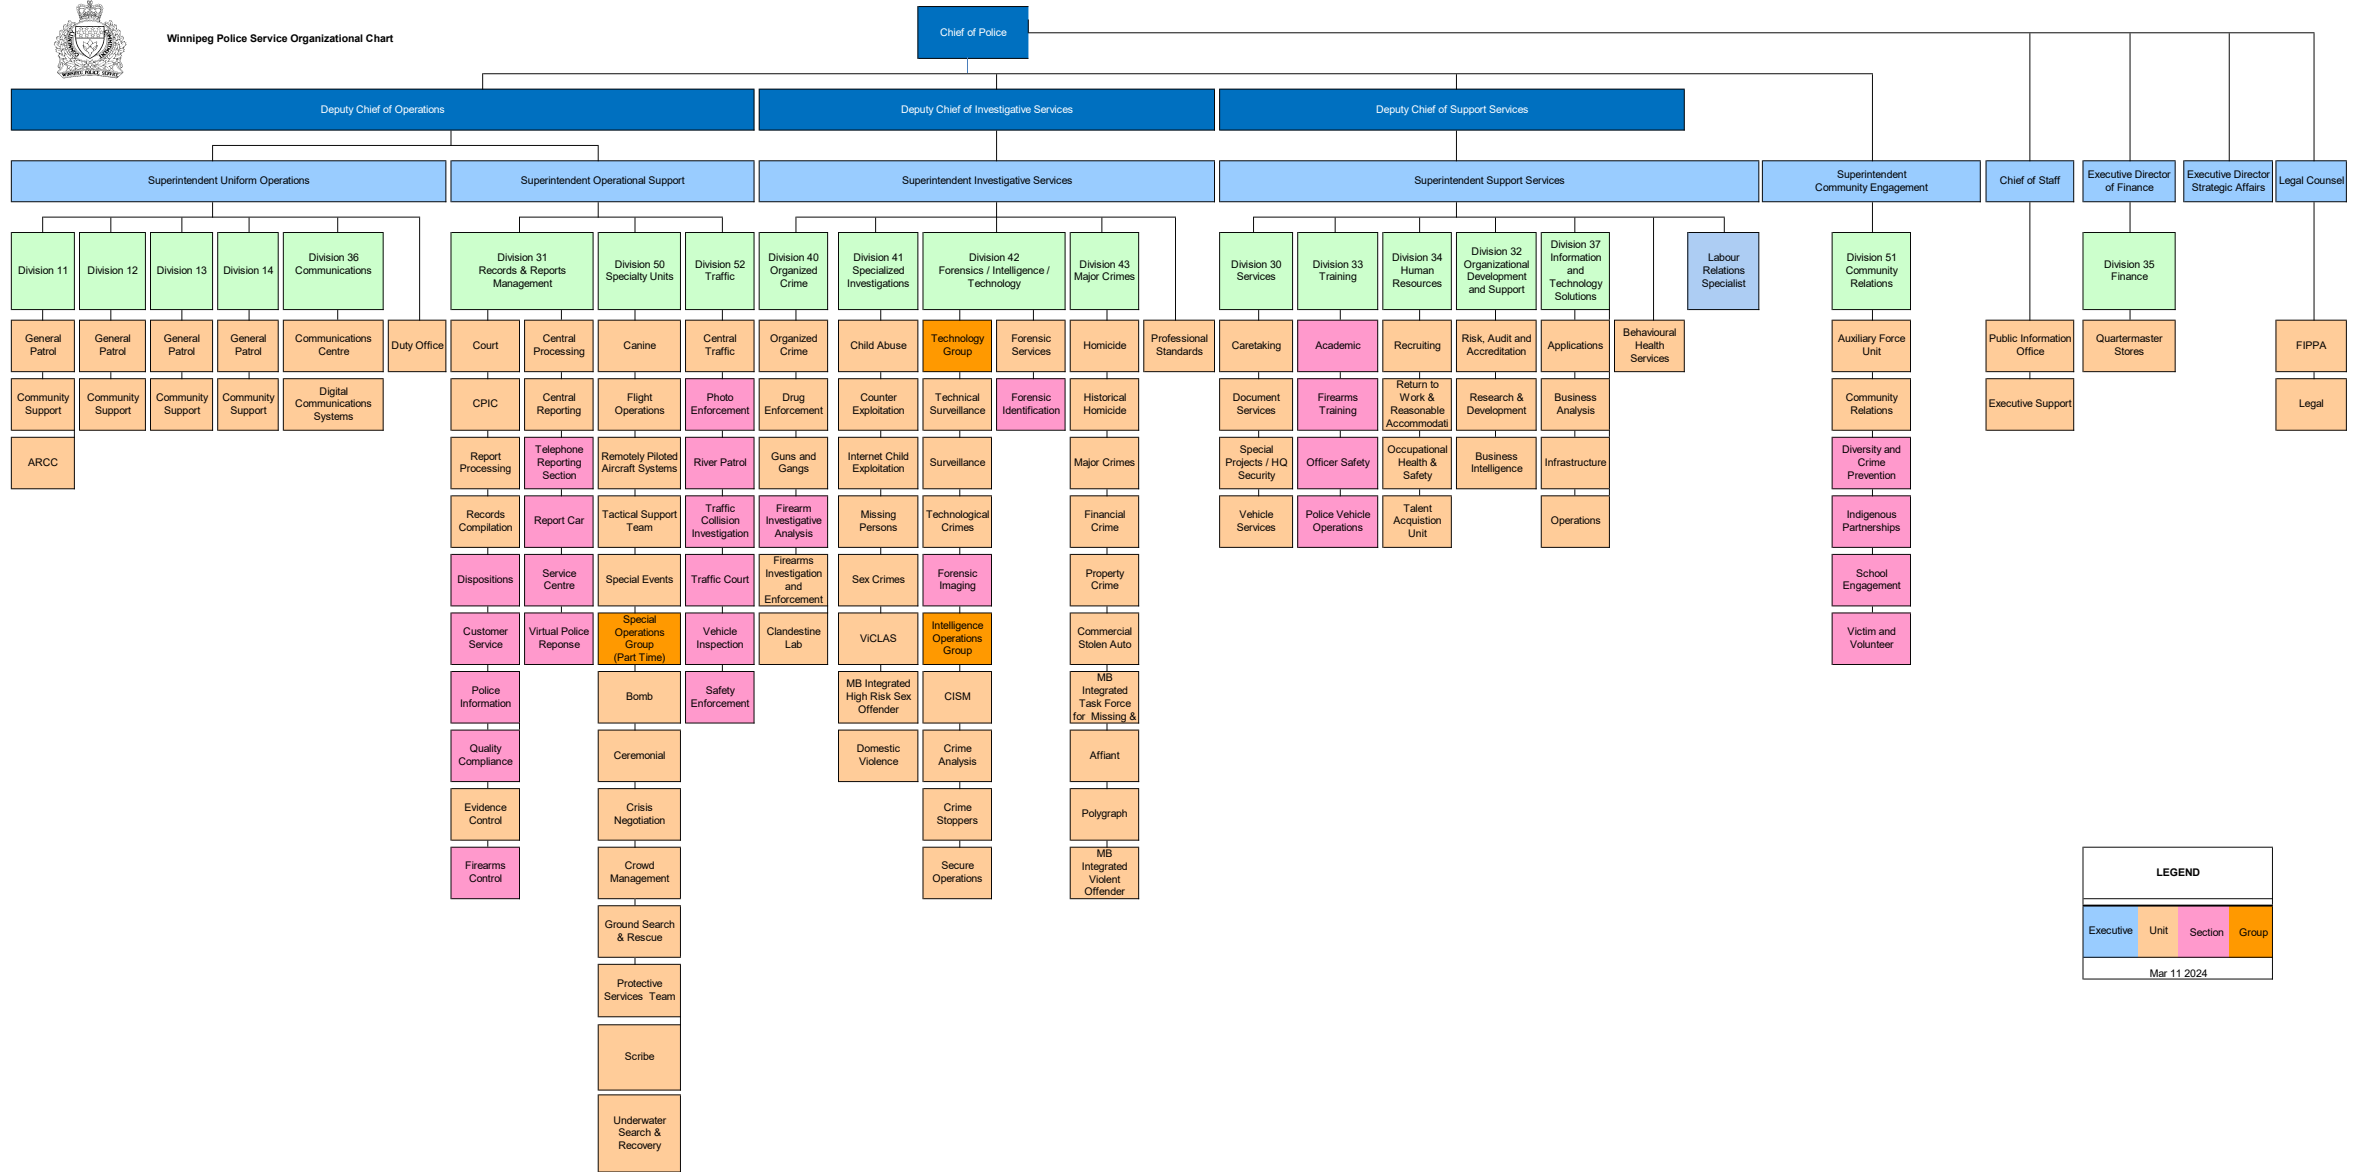

LEGEND			
Executive	Unit	Section	Group
Mar 11 2024