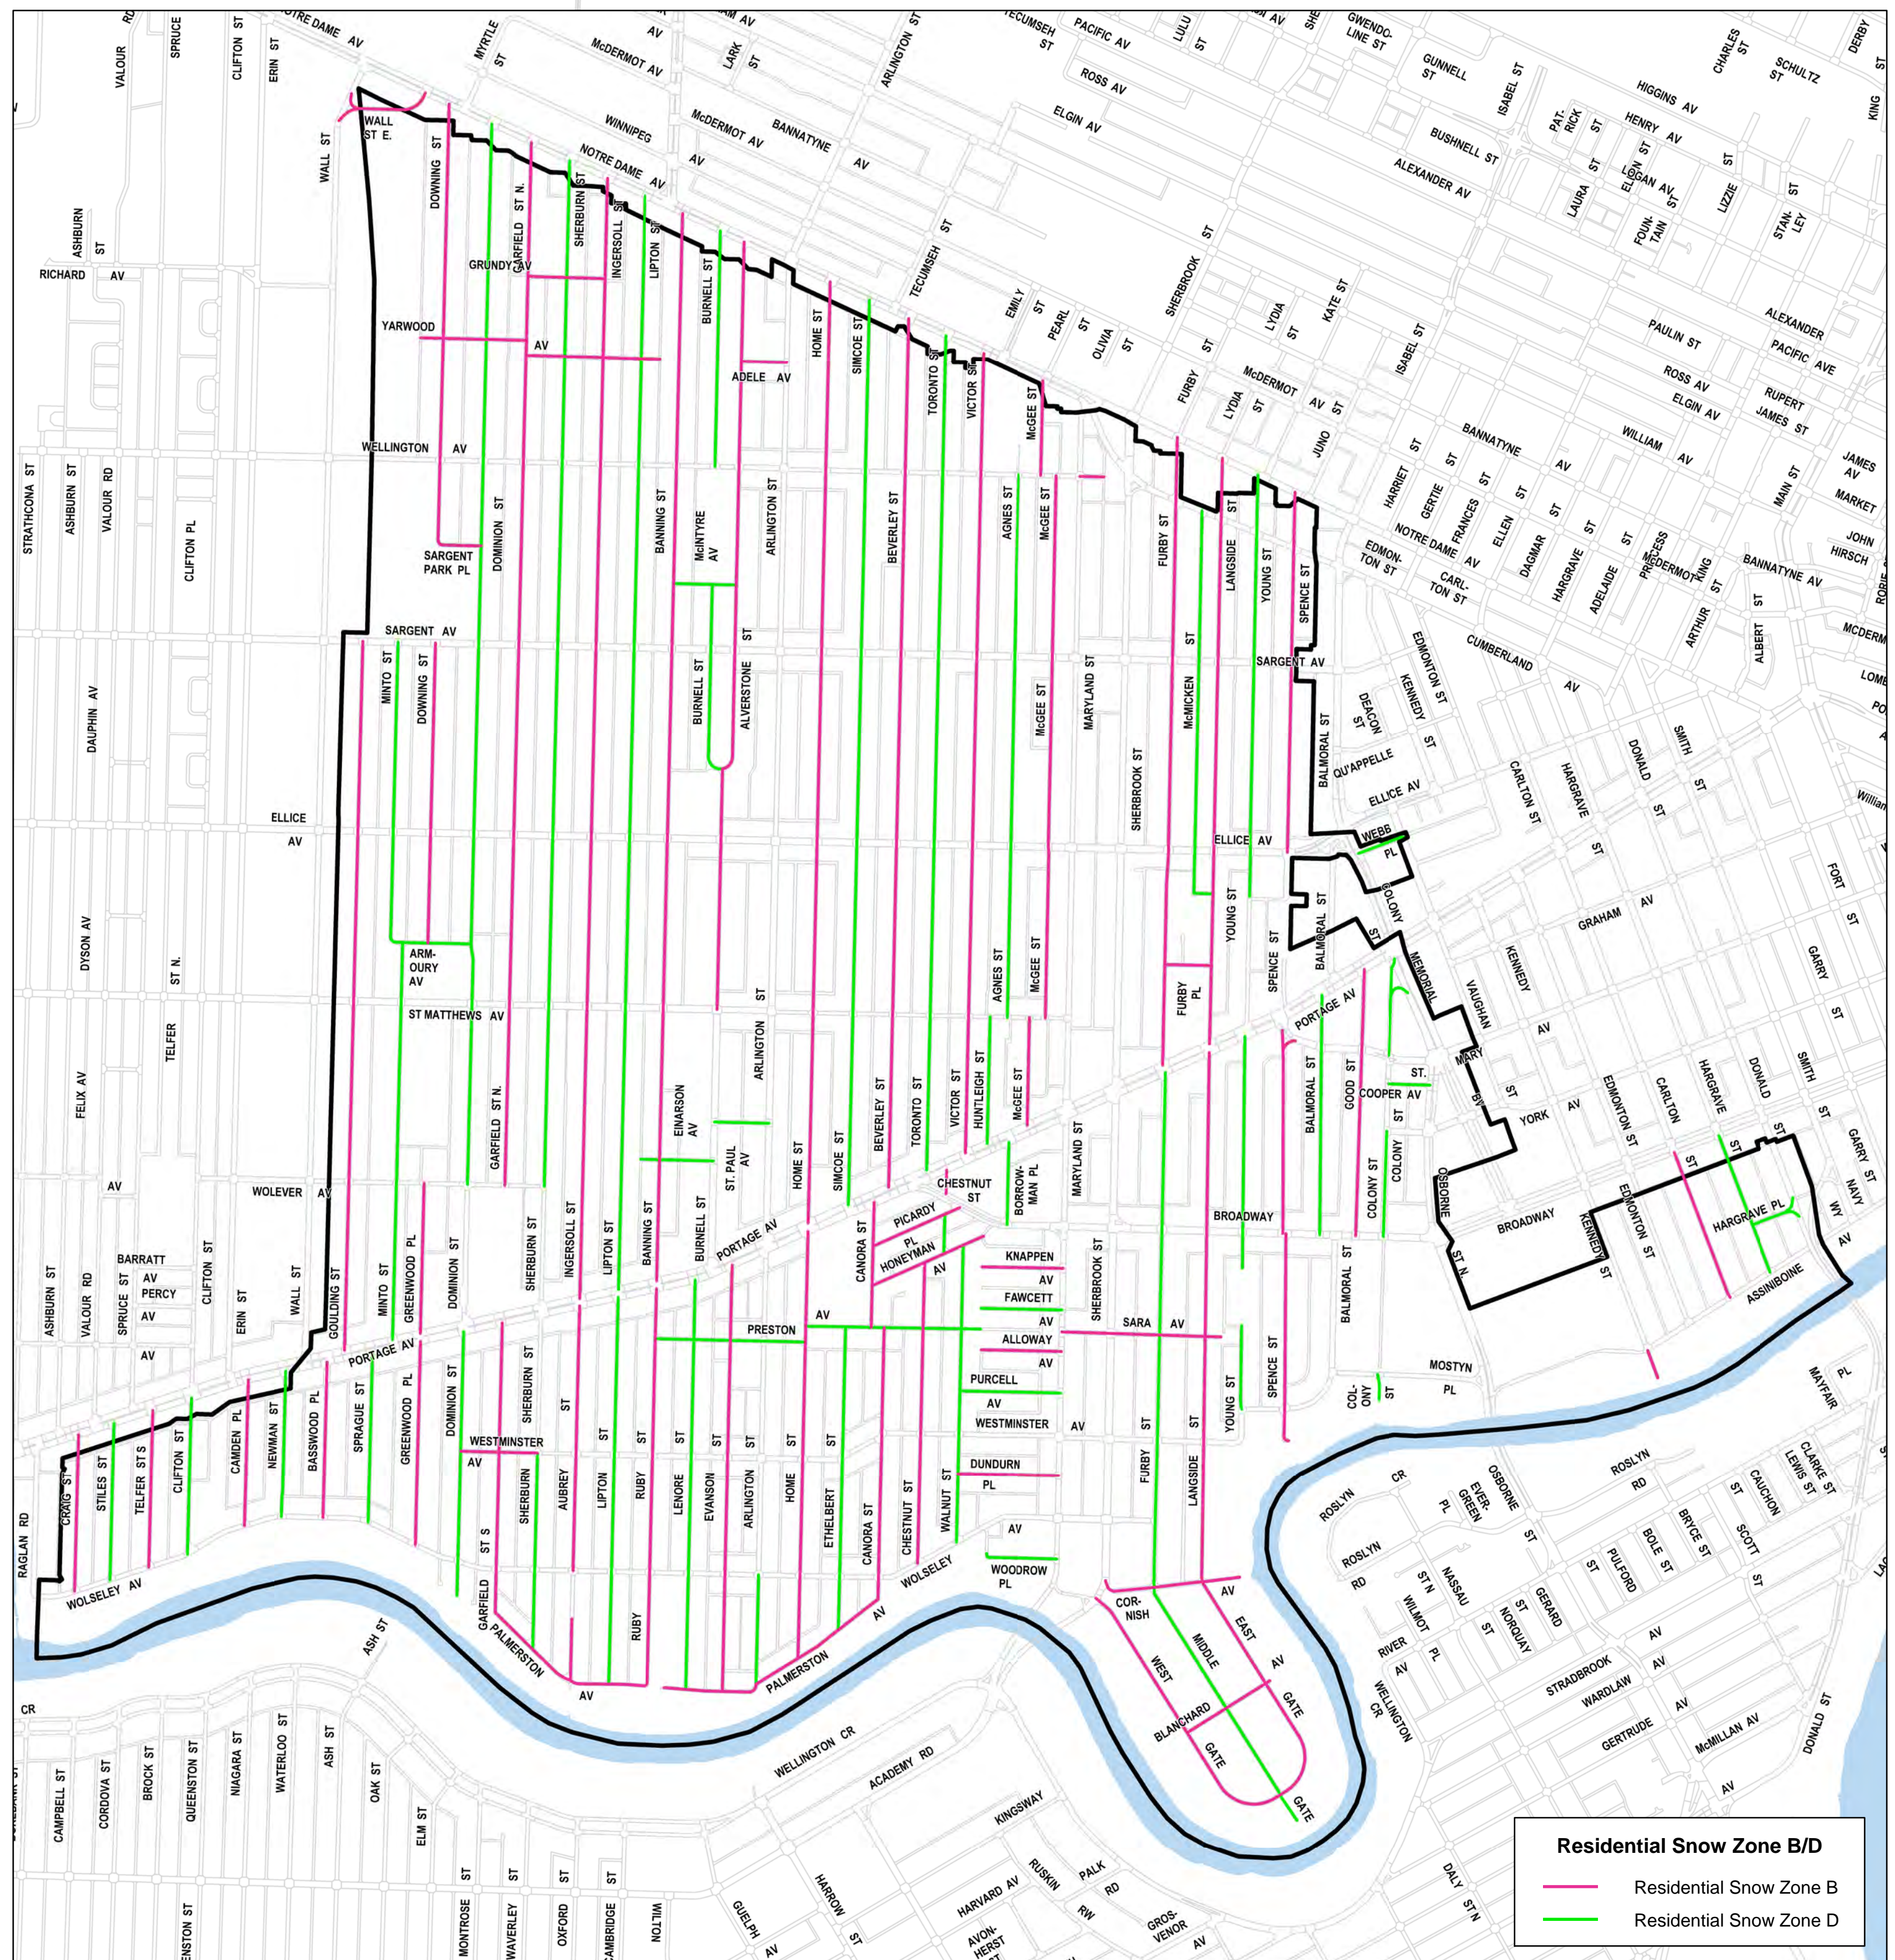

# CITY OF WINNIPEG

## 2022 - 2023

### REGIONAL/NON-REGIONAL WINTER ROUTES & RESIDENTIAL SNOW ZONES

**REVISED**  
3:58 pm, Nov 16, 2022

- Regional - Winter Route
- Non Regional - Winter Route
- Snow Zone Boundary
- Snow Zone X Boundary
- Street Outline
- River