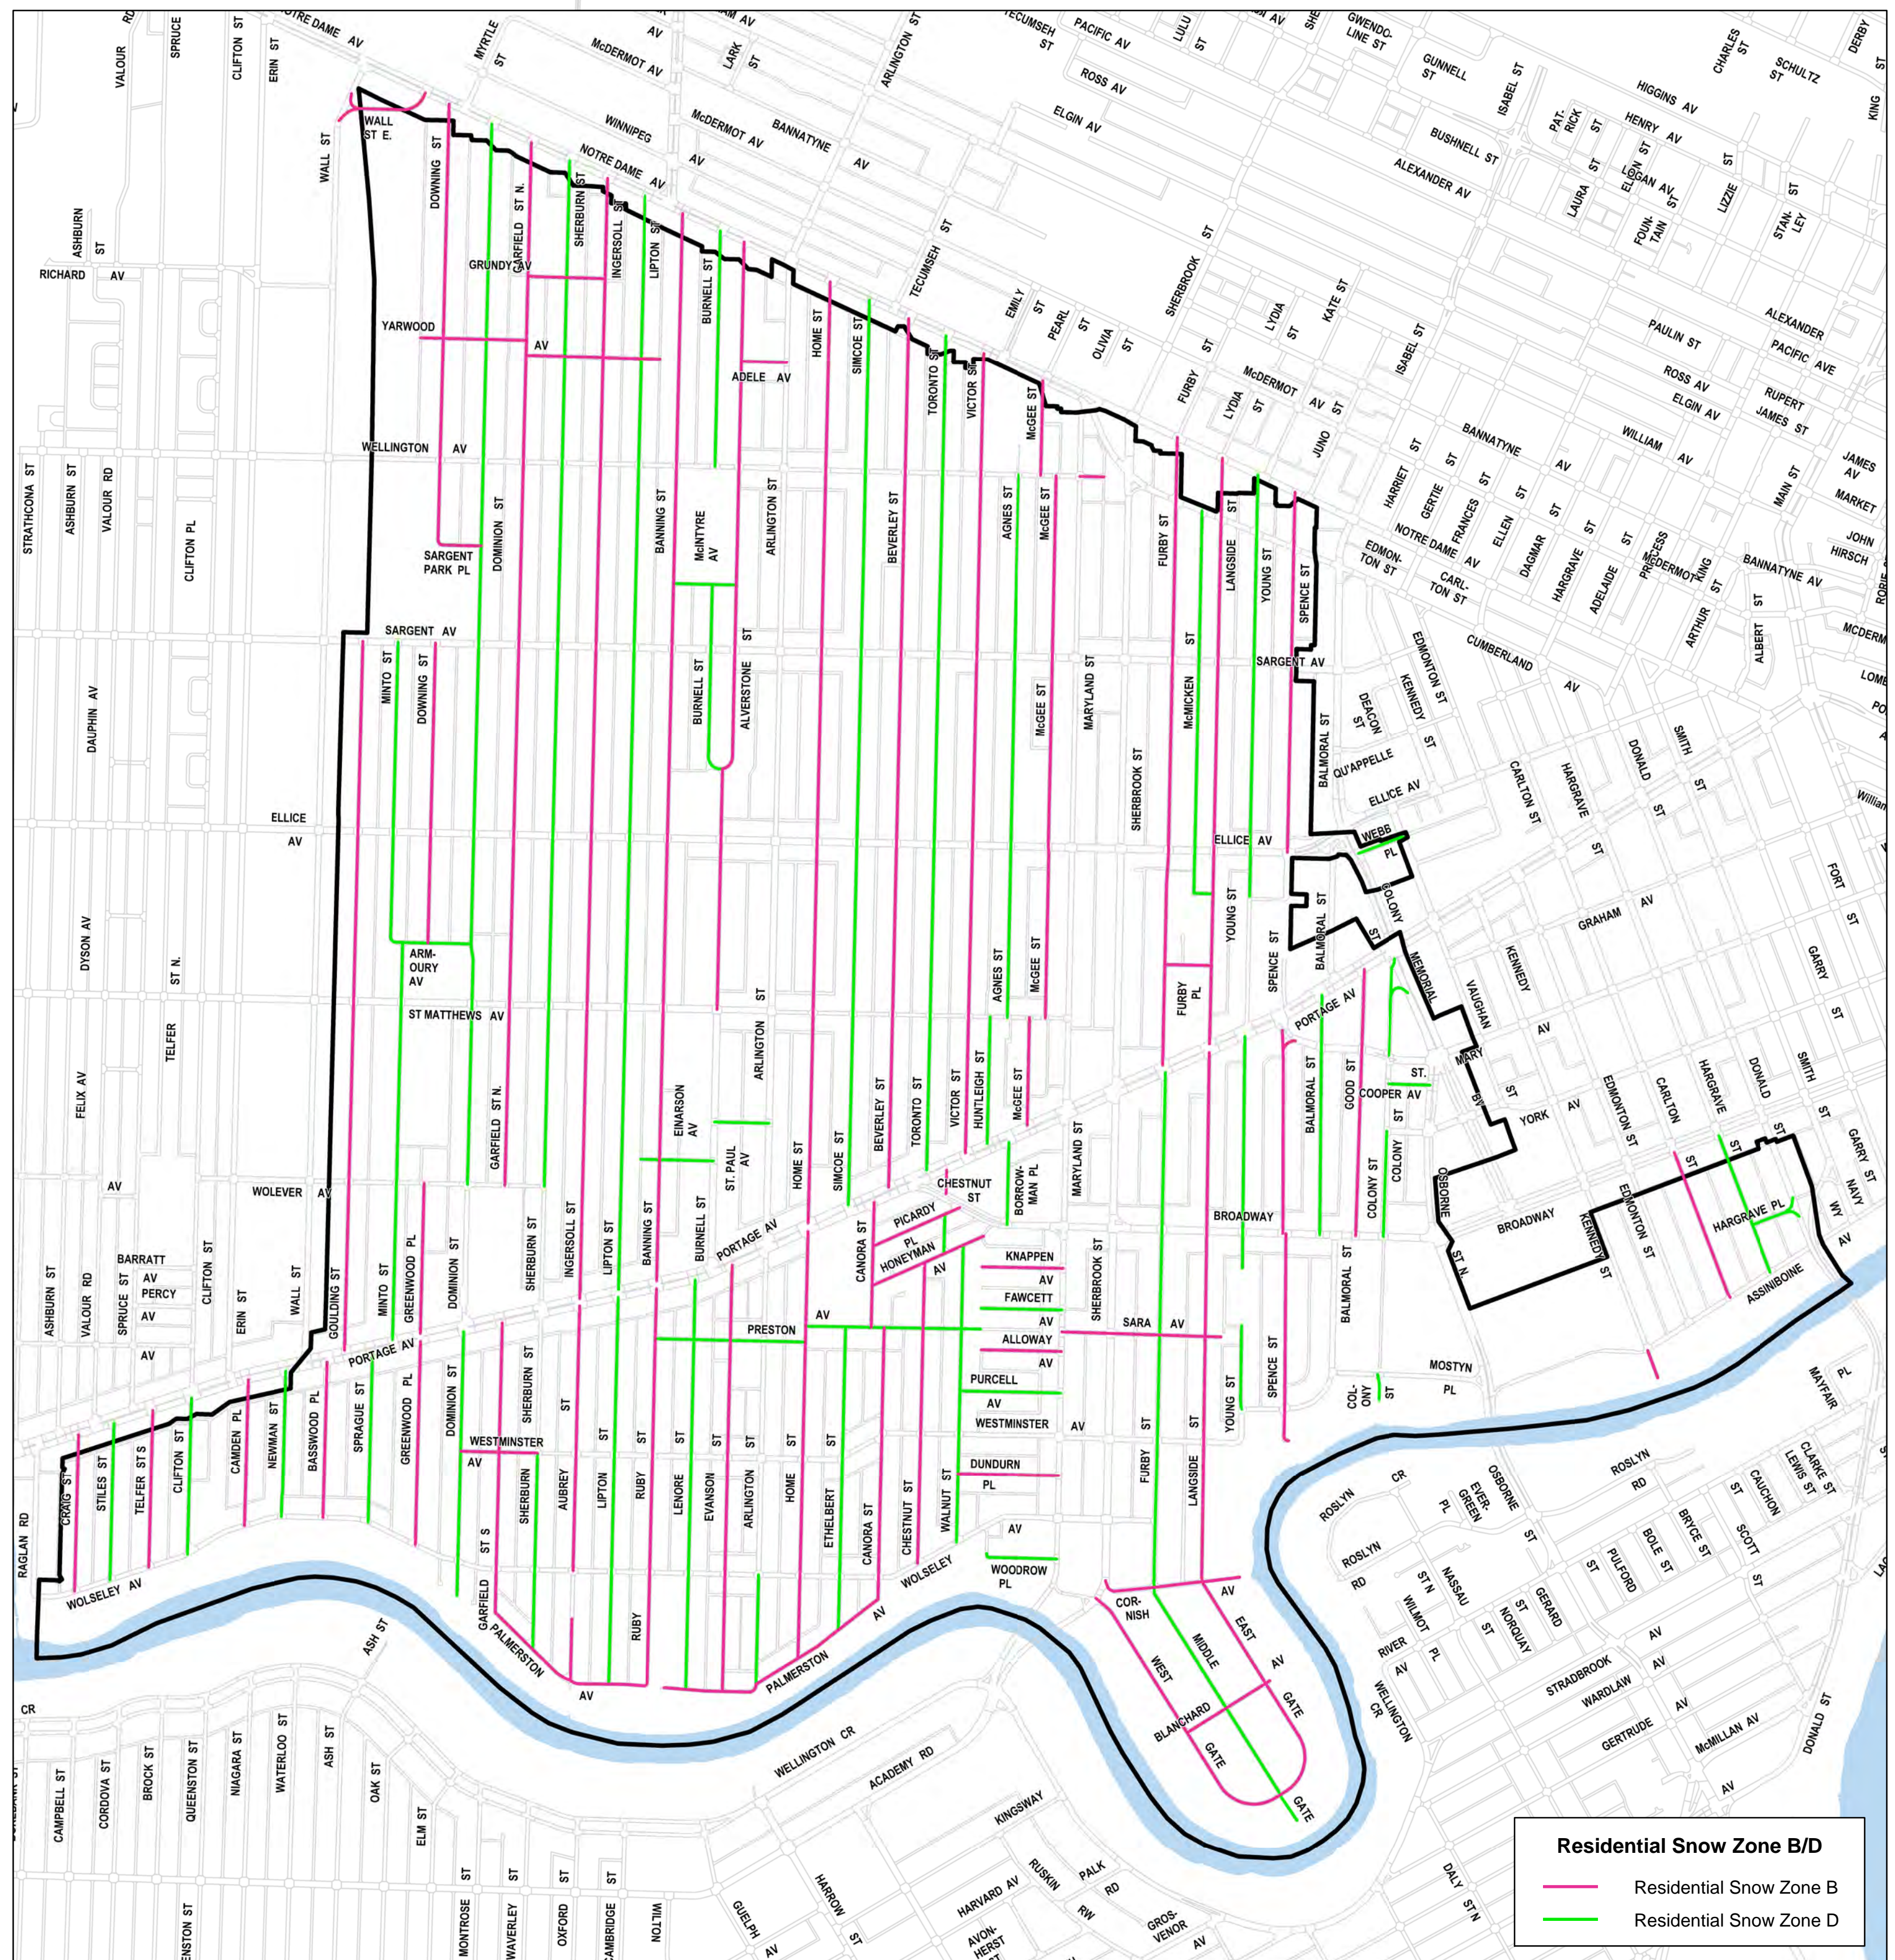

CITY OF WINNIPEG

2023 - 2024

REGIONAL/NON-REGIONAL WINTER ROUTES & RESIDENTIAL SNOW ZONES

REVISED
10:27 am, Nov 08, 2023

- Regional - Winter Route
- Non Regional - Winter Route
- Snow Zone Boundary
- Snow Zone X Boundary
- Street Outline
- River

0.0 0.5 1.0 1.5 2.0
Kilometers

NOTE: The Clearing of snow in Snow Zone X is not part of the residential winter clearing operation. Clearing will be undertaken at a separate time with no additional parking restrictions.