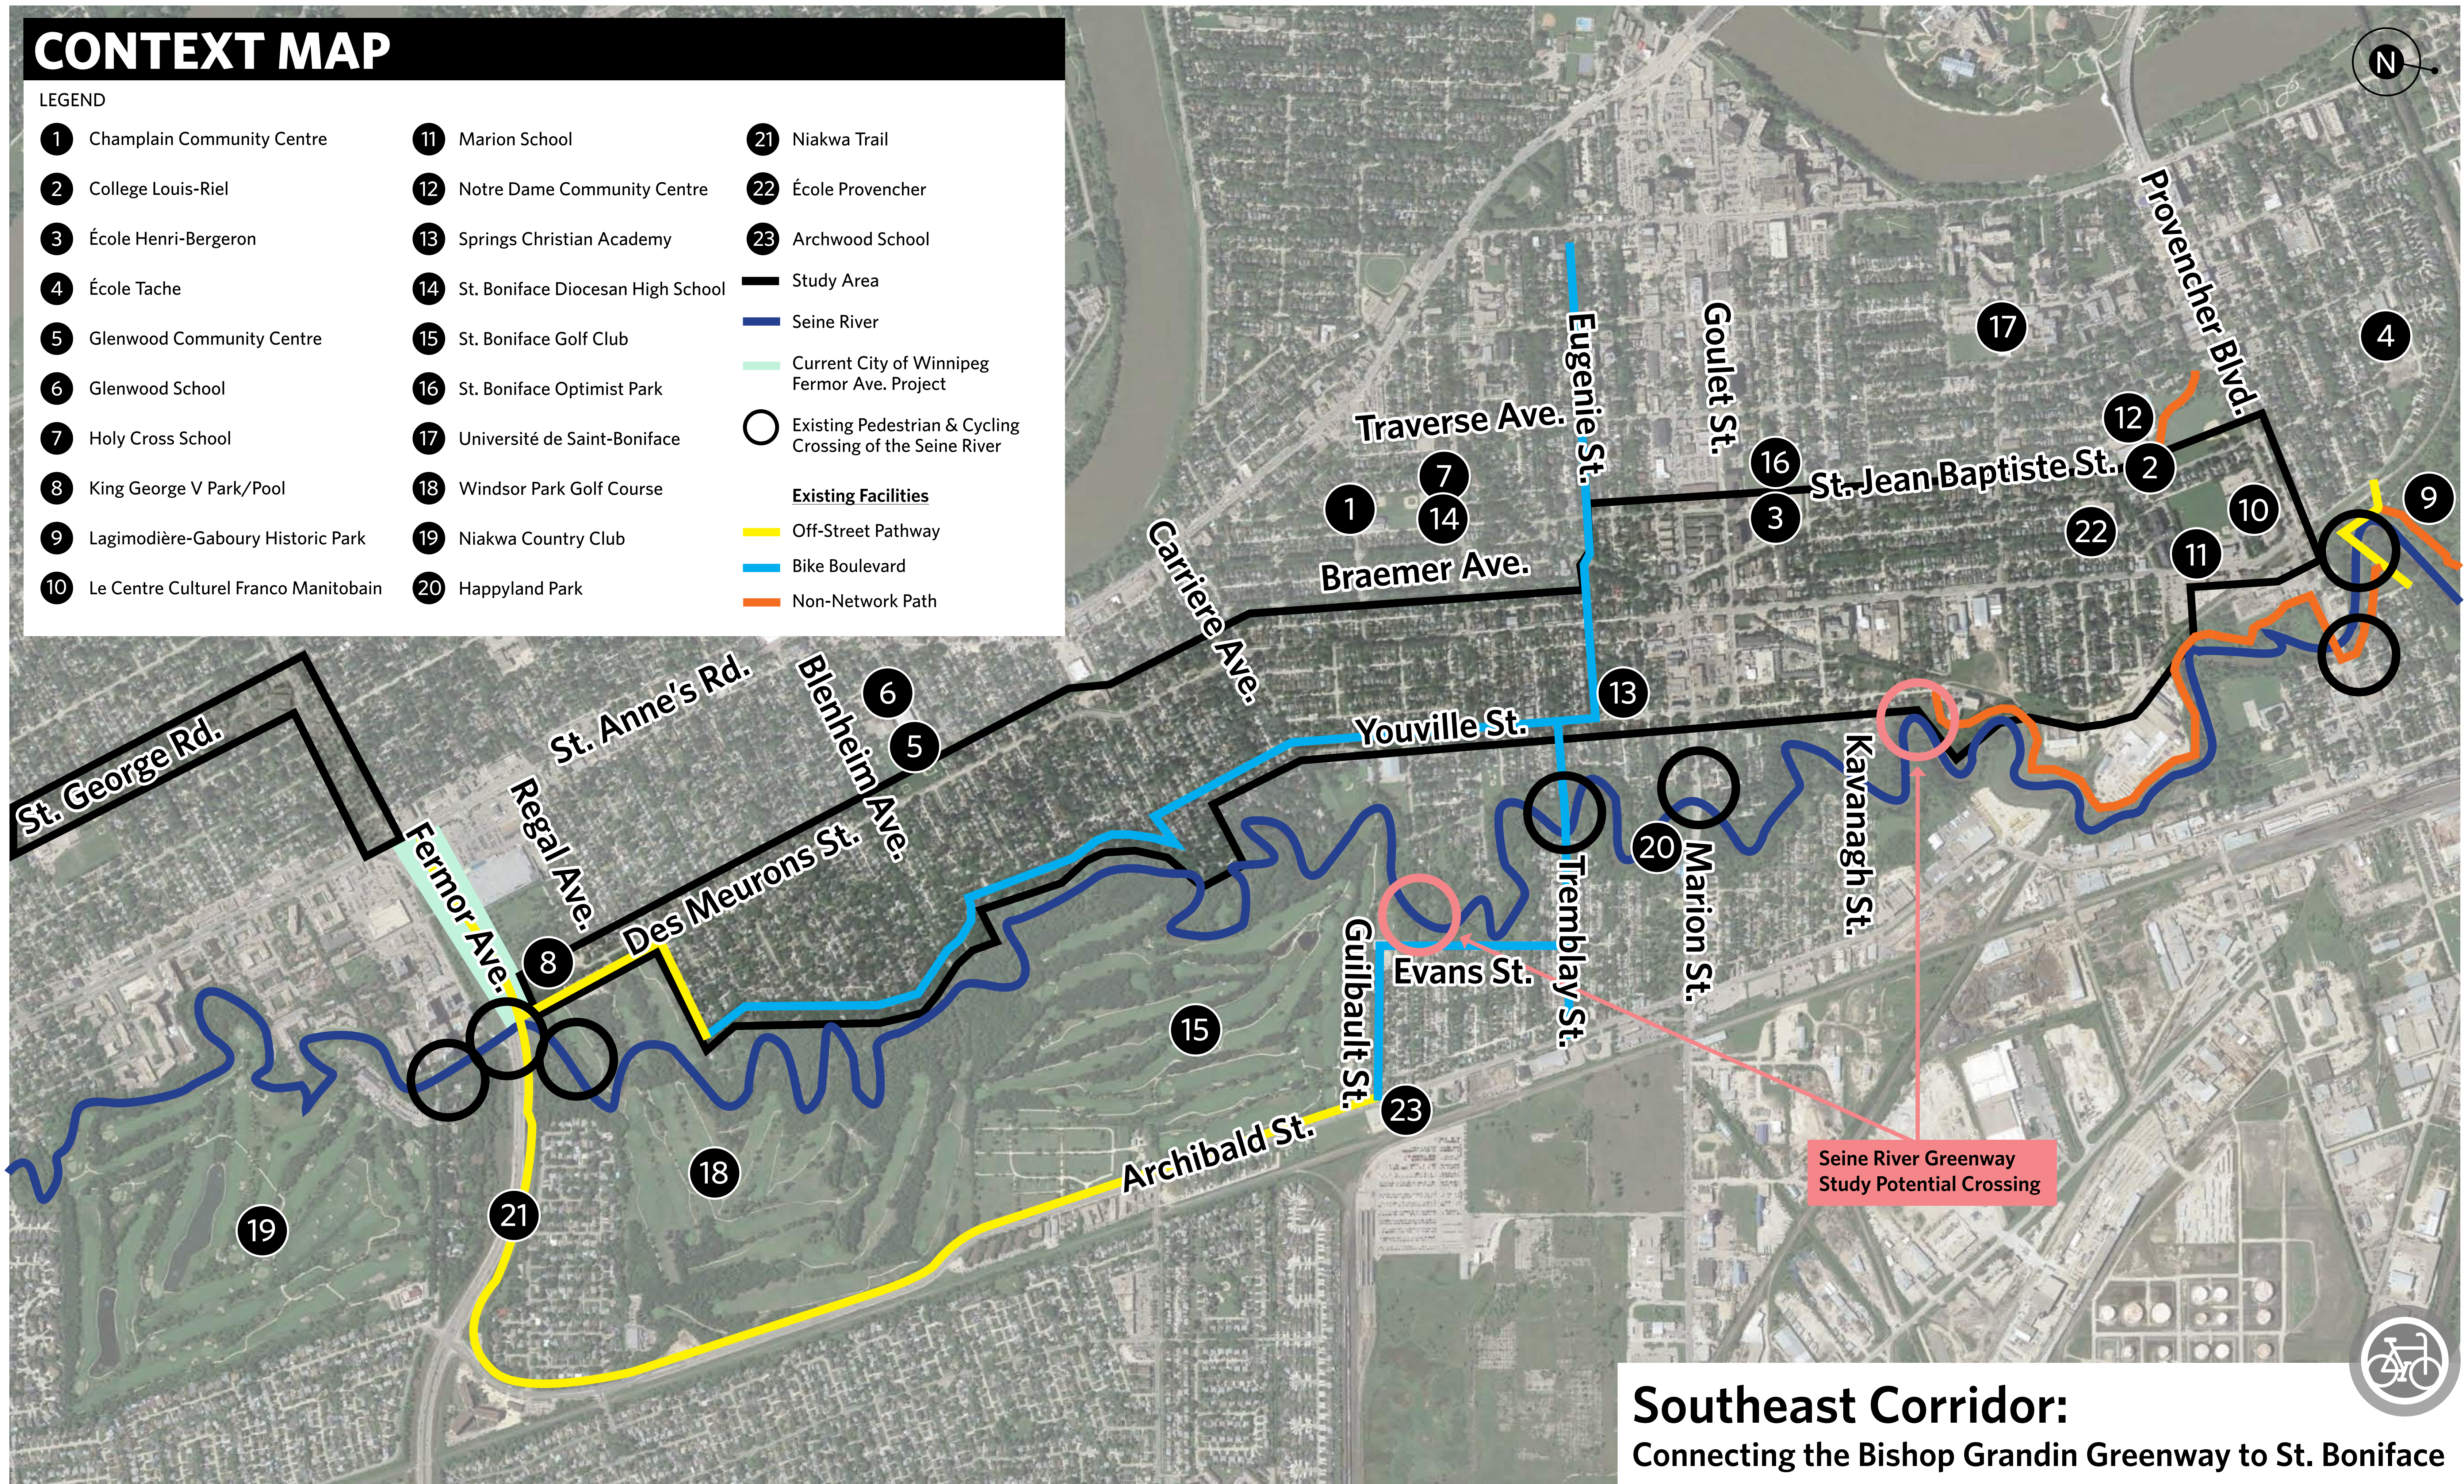

CONTEXT MAP

LEGEND

- | | | |
|---|--------------------------------------|--|
| 1 Champlain Community Centre | 11 Marion School | 21 Niakwa Trail |
| 2 College Louis-Riel | 12 Notre Dame Community Centre | 22 École Provencher |
| 3 École Henri-Bergeron | 13 Springs Christian Academy | 23 Archwood School |
| 4 École Tache | 14 St. Boniface Diocesan High School | — Study Area |
| 5 Glenwood Community Centre | 15 St. Boniface Golf Club | — Seine River |
| 6 Glenwood School | 16 St. Boniface Optimist Park | — Current City of Winnipeg
Fermor Ave. Project |
| 7 Holy Cross School | 17 Université de Saint-Boniface | ○ Existing Pedestrian & Cycling
Crossing of the Seine River |
| 8 King George V Park/Pool | 18 Windsor Park Golf Course | Existing Facilities |
| 9 Lagimodière-Gaboury Historic Park | 19 Niakwa Country Club | — Off-Street Pathway |
| 10 Le Centre Culturel Franco Manitobain | 20 Happyland Park | — Bike Boulevard |
| | | — Non-Network Path |

Southeast Corridor:
Connecting the Bishop Grandin Greenway to St. Boniface