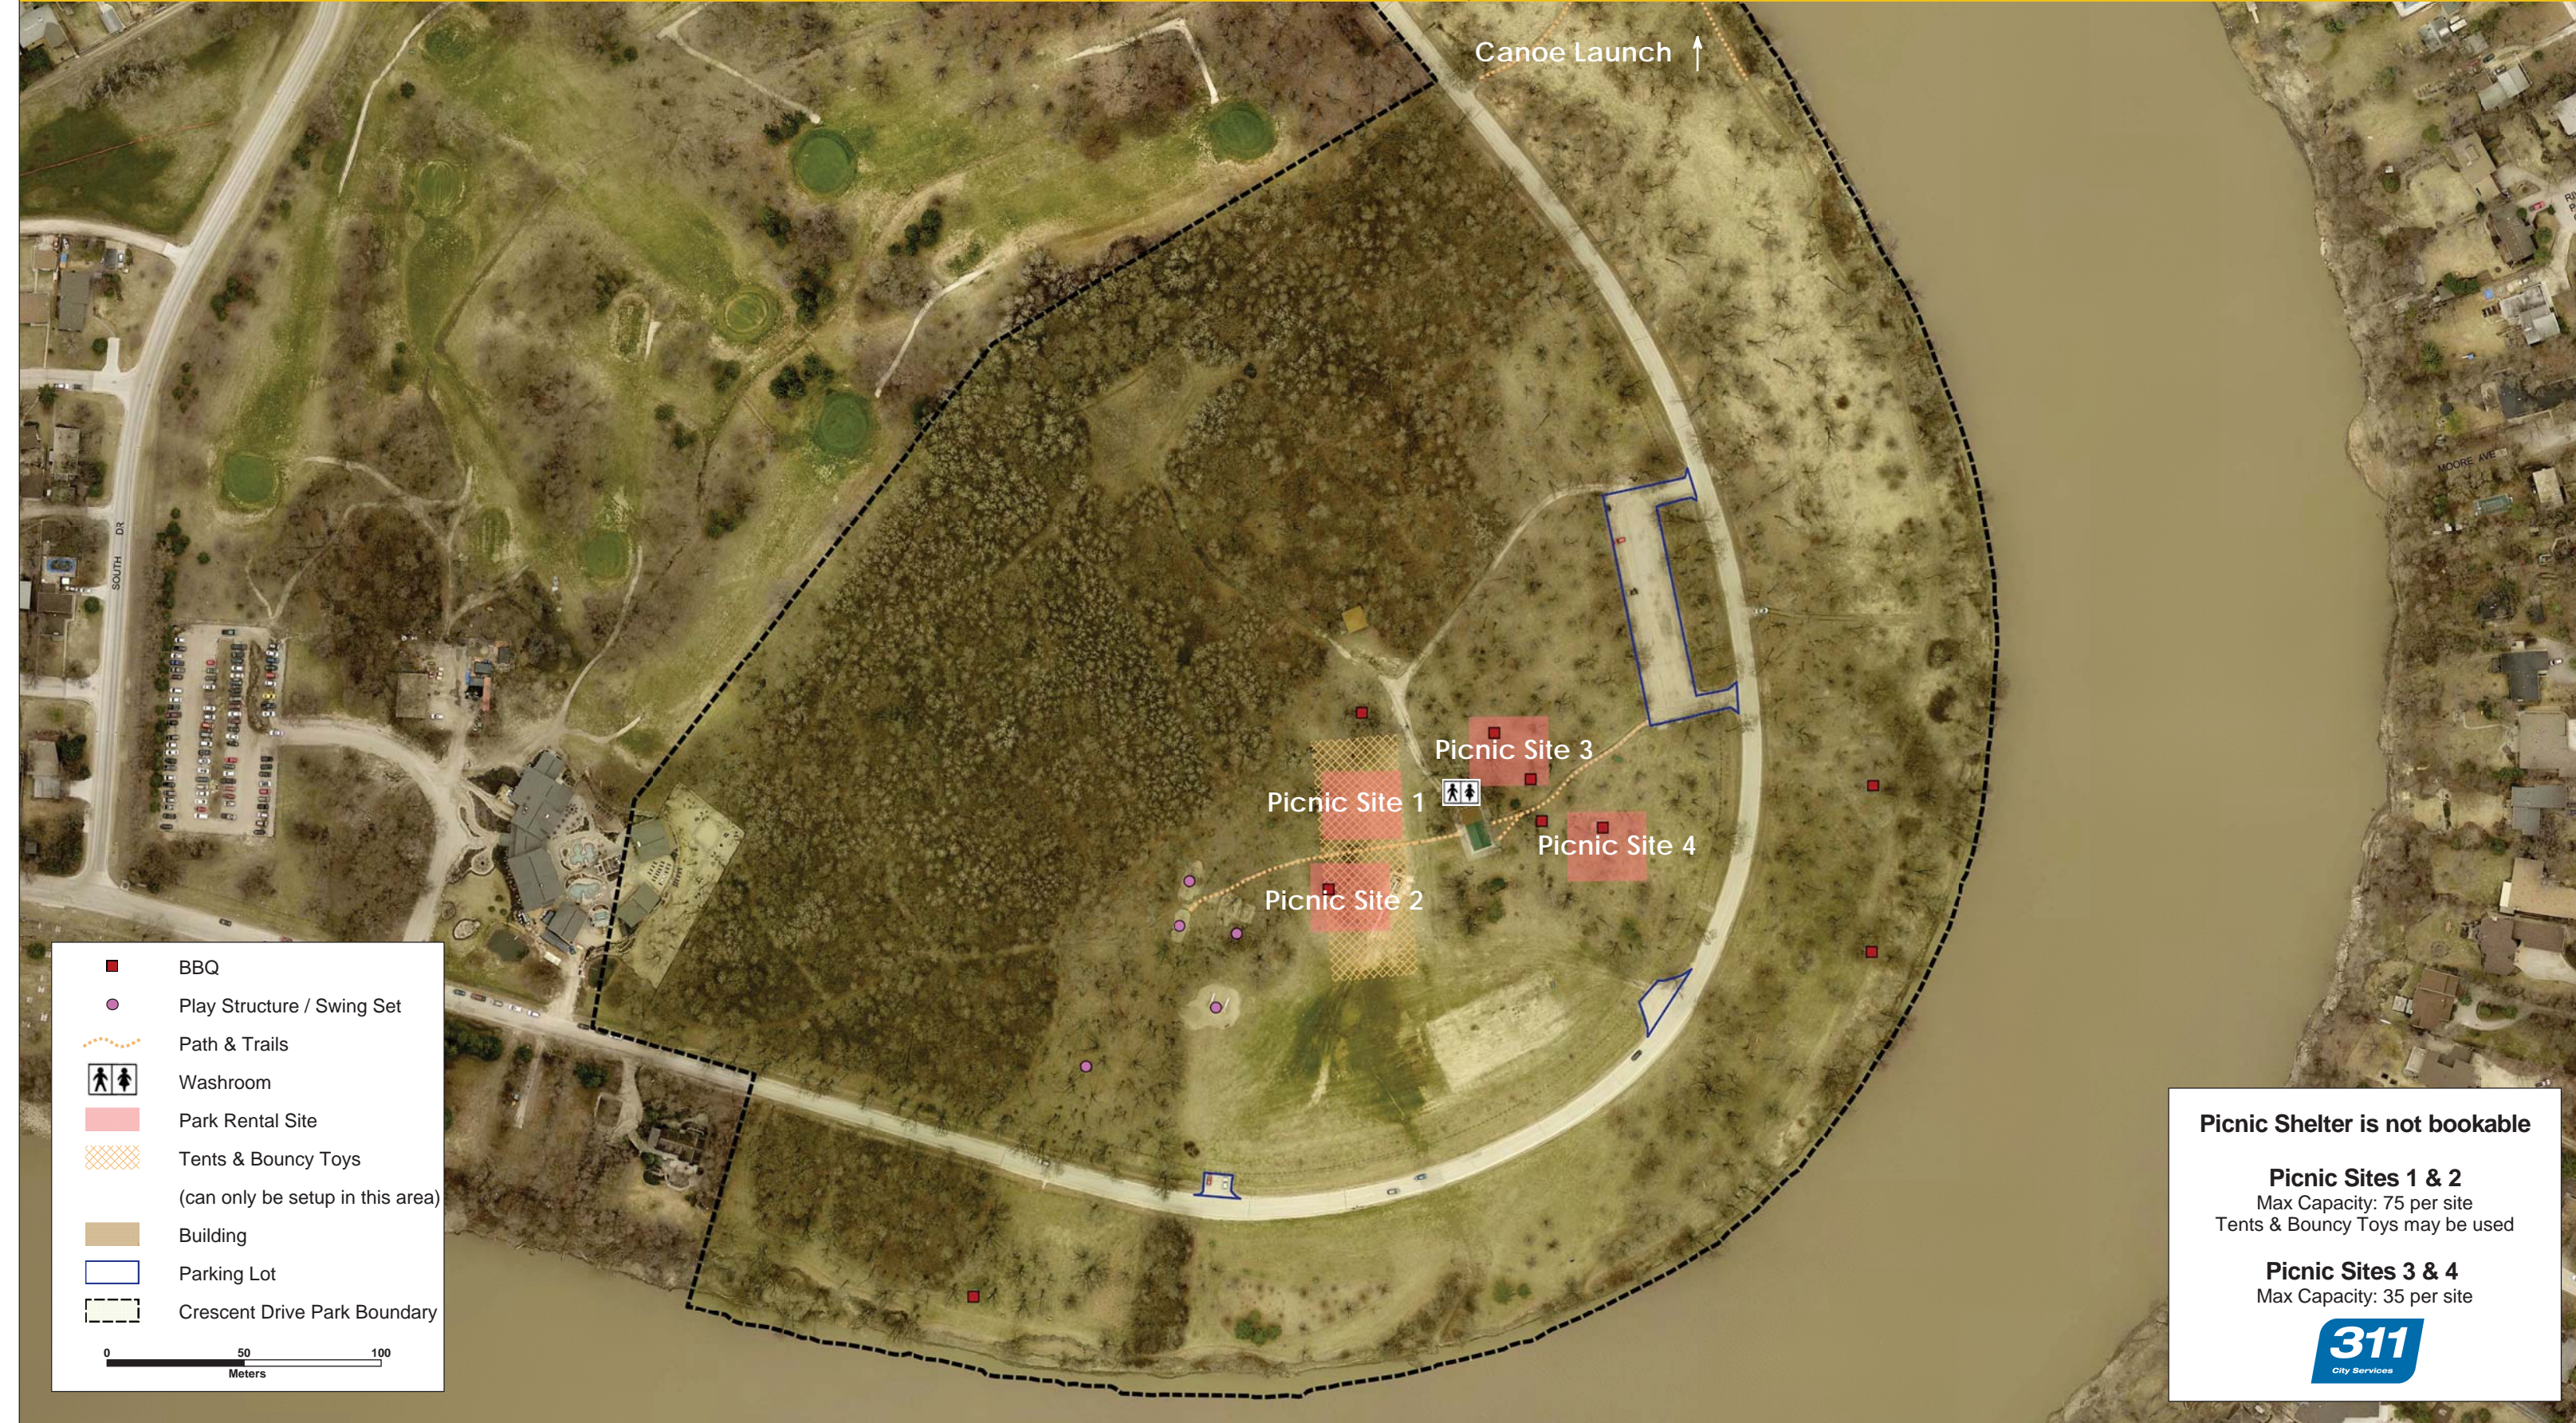

# Crescent Drive Park - Park Rental Sites

Map Current as of June 21, 2018 - Air Photo Current as of April 2016

- BBQ
- Play Structure / Swing Set
- ⋯ Path & Trails
- Washroom
- Park Rental Site
- Tents & Bouncy Toys  
(can only be setup in this area)
- Building
- Parking Lot
- Crescent Drive Park Boundary

0 50 100  
Meters

**Picnic Shelter is not bookable**

**Picnic Sites 1 & 2**  
Max Capacity: 75 per site  
Tents & Bouncy Toys may be used

**Picnic Sites 3 & 4**  
Max Capacity: 35 per site

781 Crescent Dr