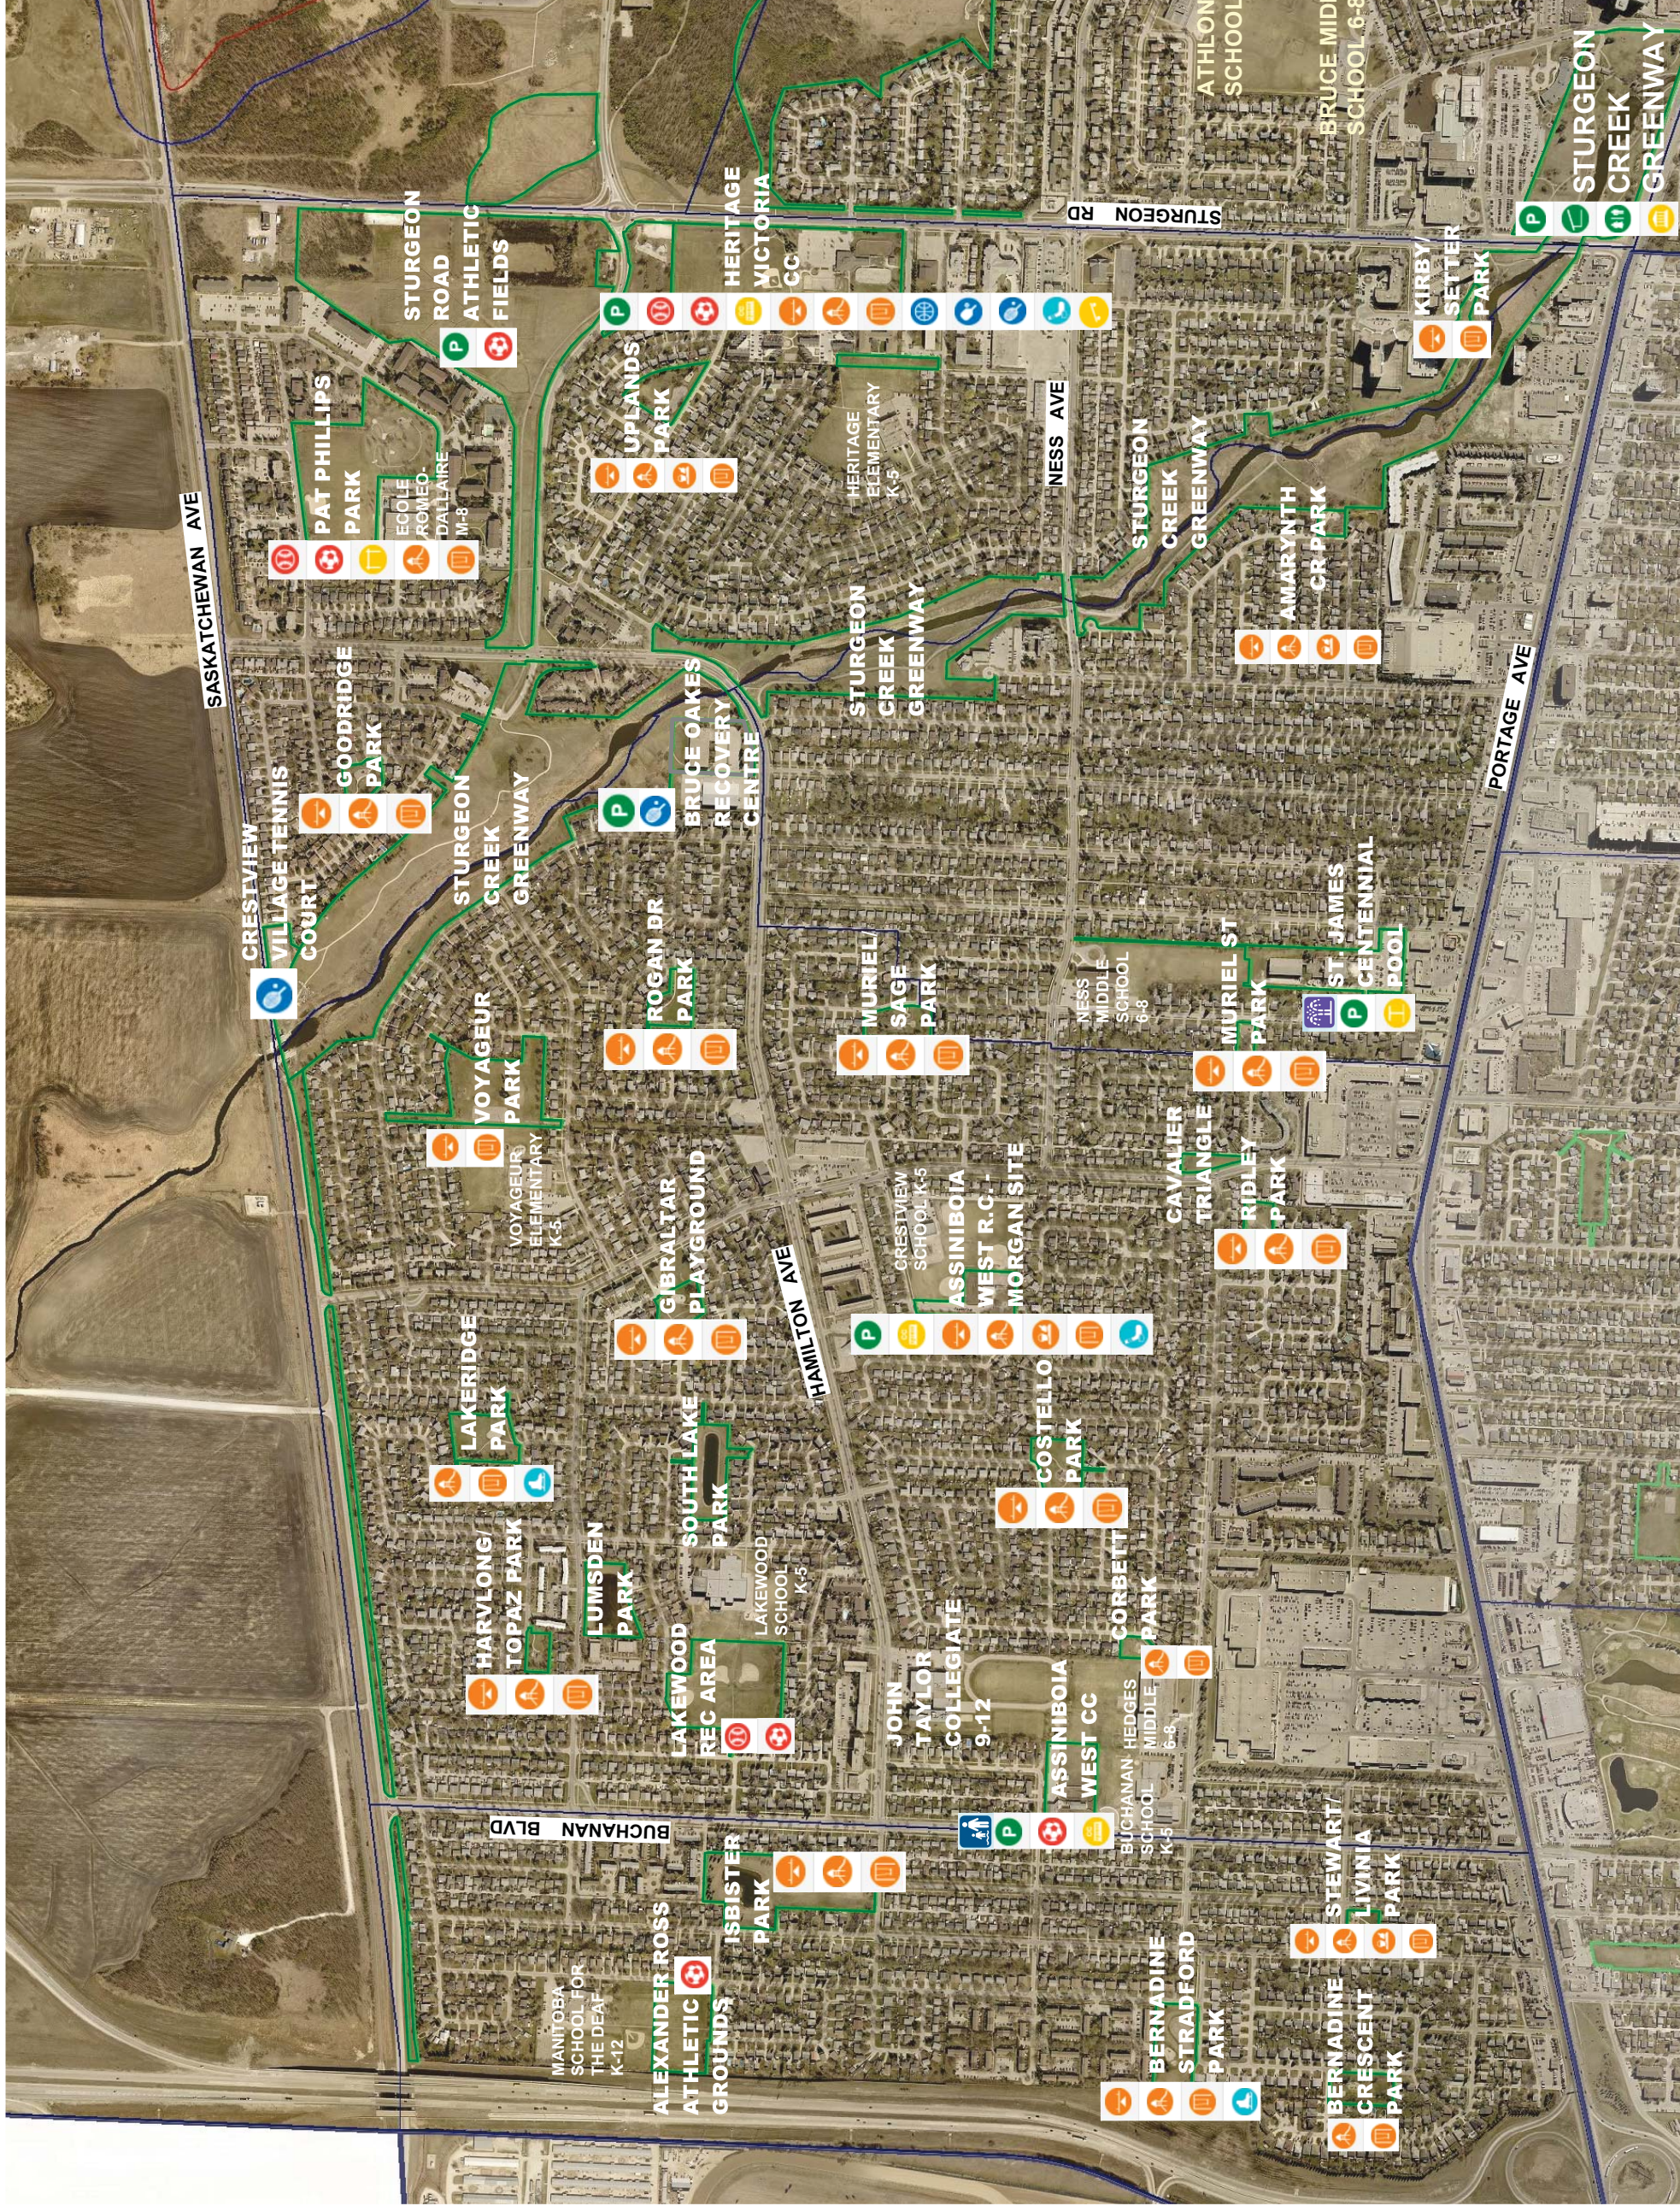

## PLAYGROUNDS:

- Play Element
- Playstructure
- Swing Set
- Sand Box

## SPORT COURTS:

- Basketball
- Pickleball
- Tennis

## PARK FEATURES:

- Community Centre
- Fitness Equipment
- Historical Building
- Off Leash Dog Area
- Parking Lot
- Shelter
- Skate Park
- Spray Park
- Wading Pool
- Washroom

1600 m

1200

800

400

0

JUNE 2019

# ST JAMES WARD RECREATION AMENITIES