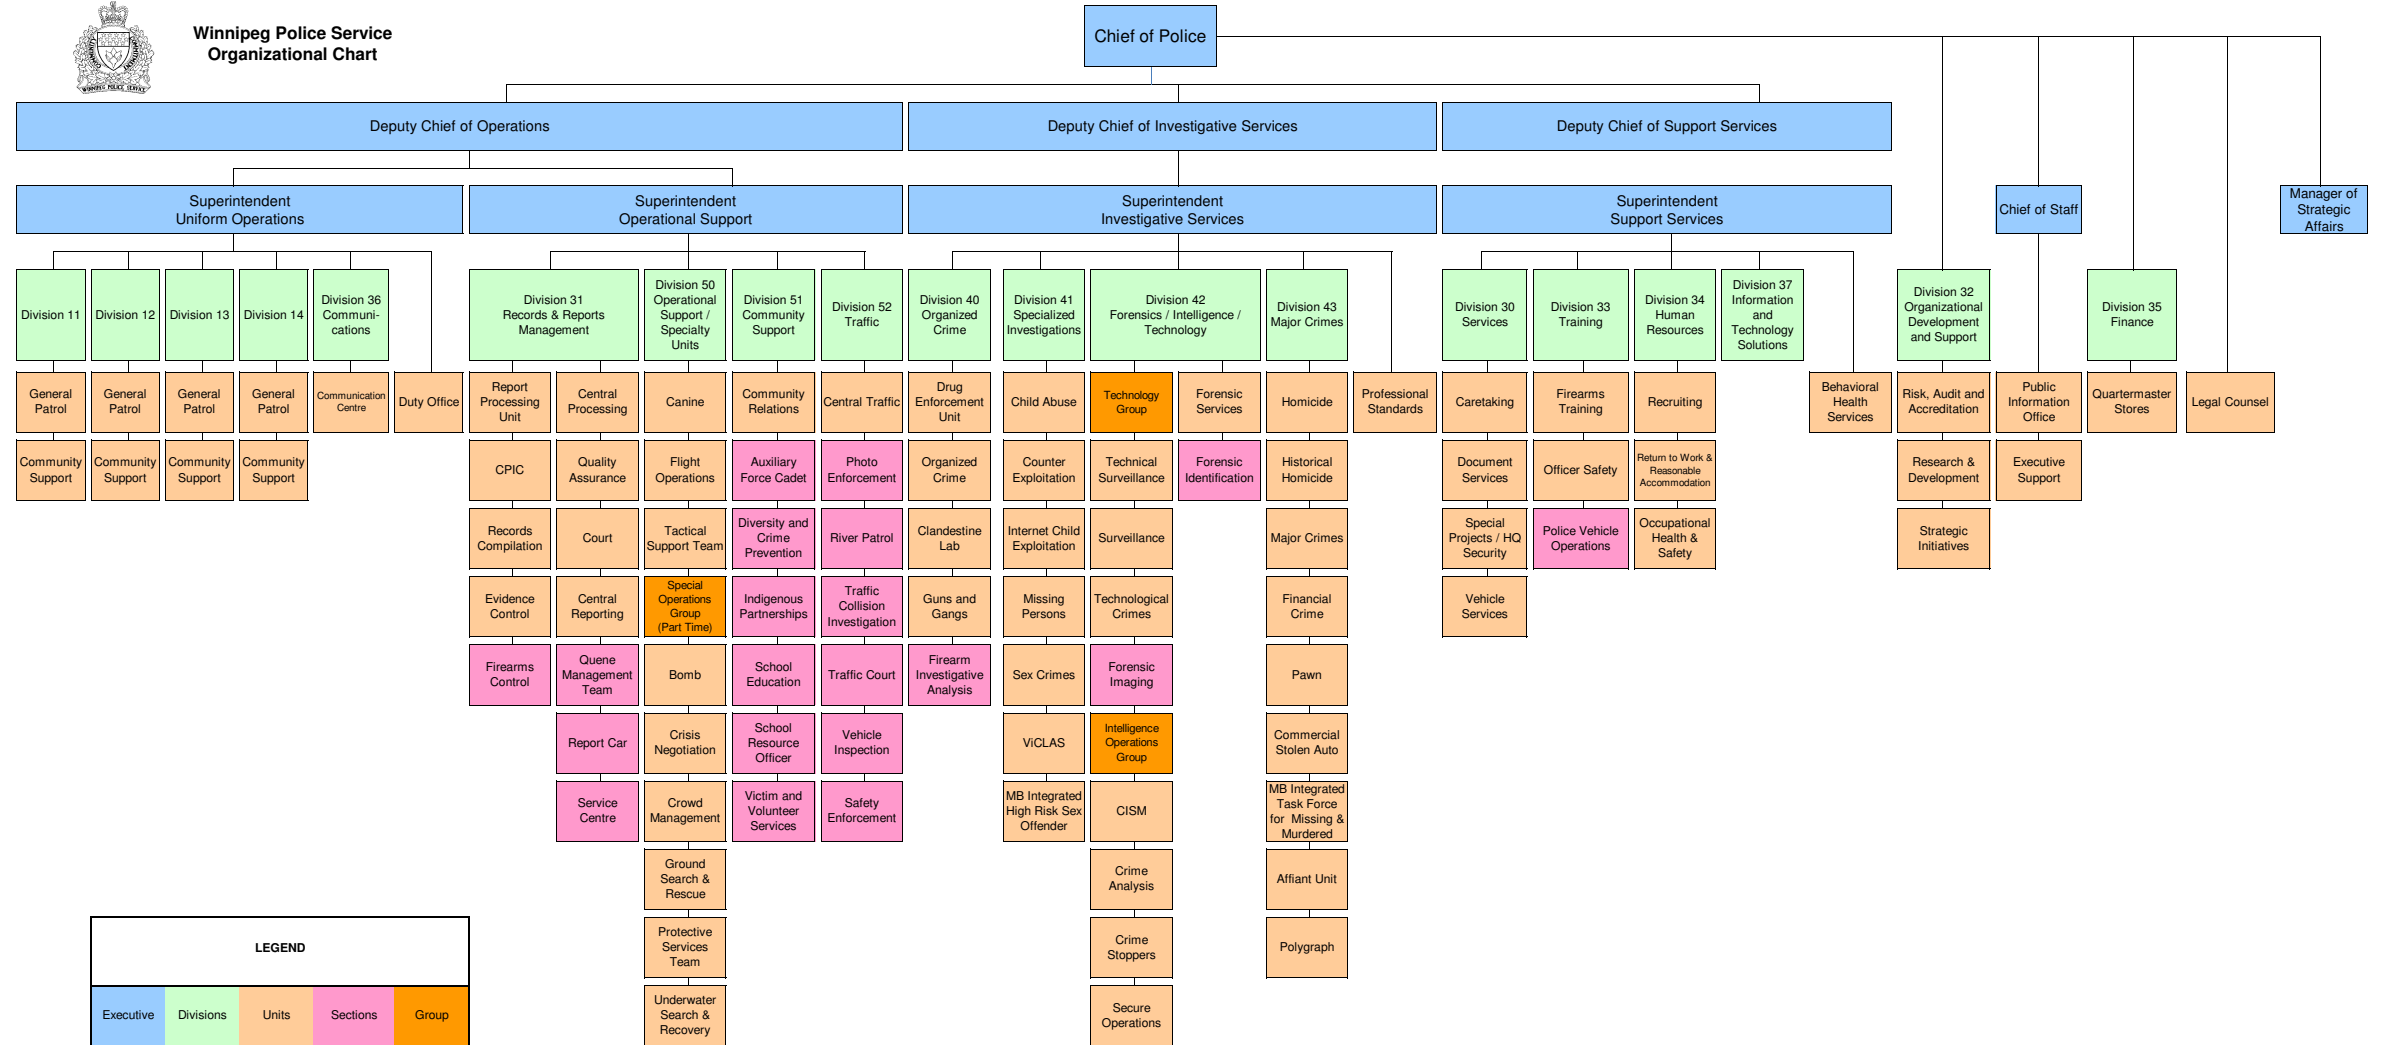

**Winnipeg Police Service
Organizational Chart**

LEGEND

Executive	Divisions	Units	Sections	Group
-----------	-----------	-------	----------	-------

Apr 14 2019