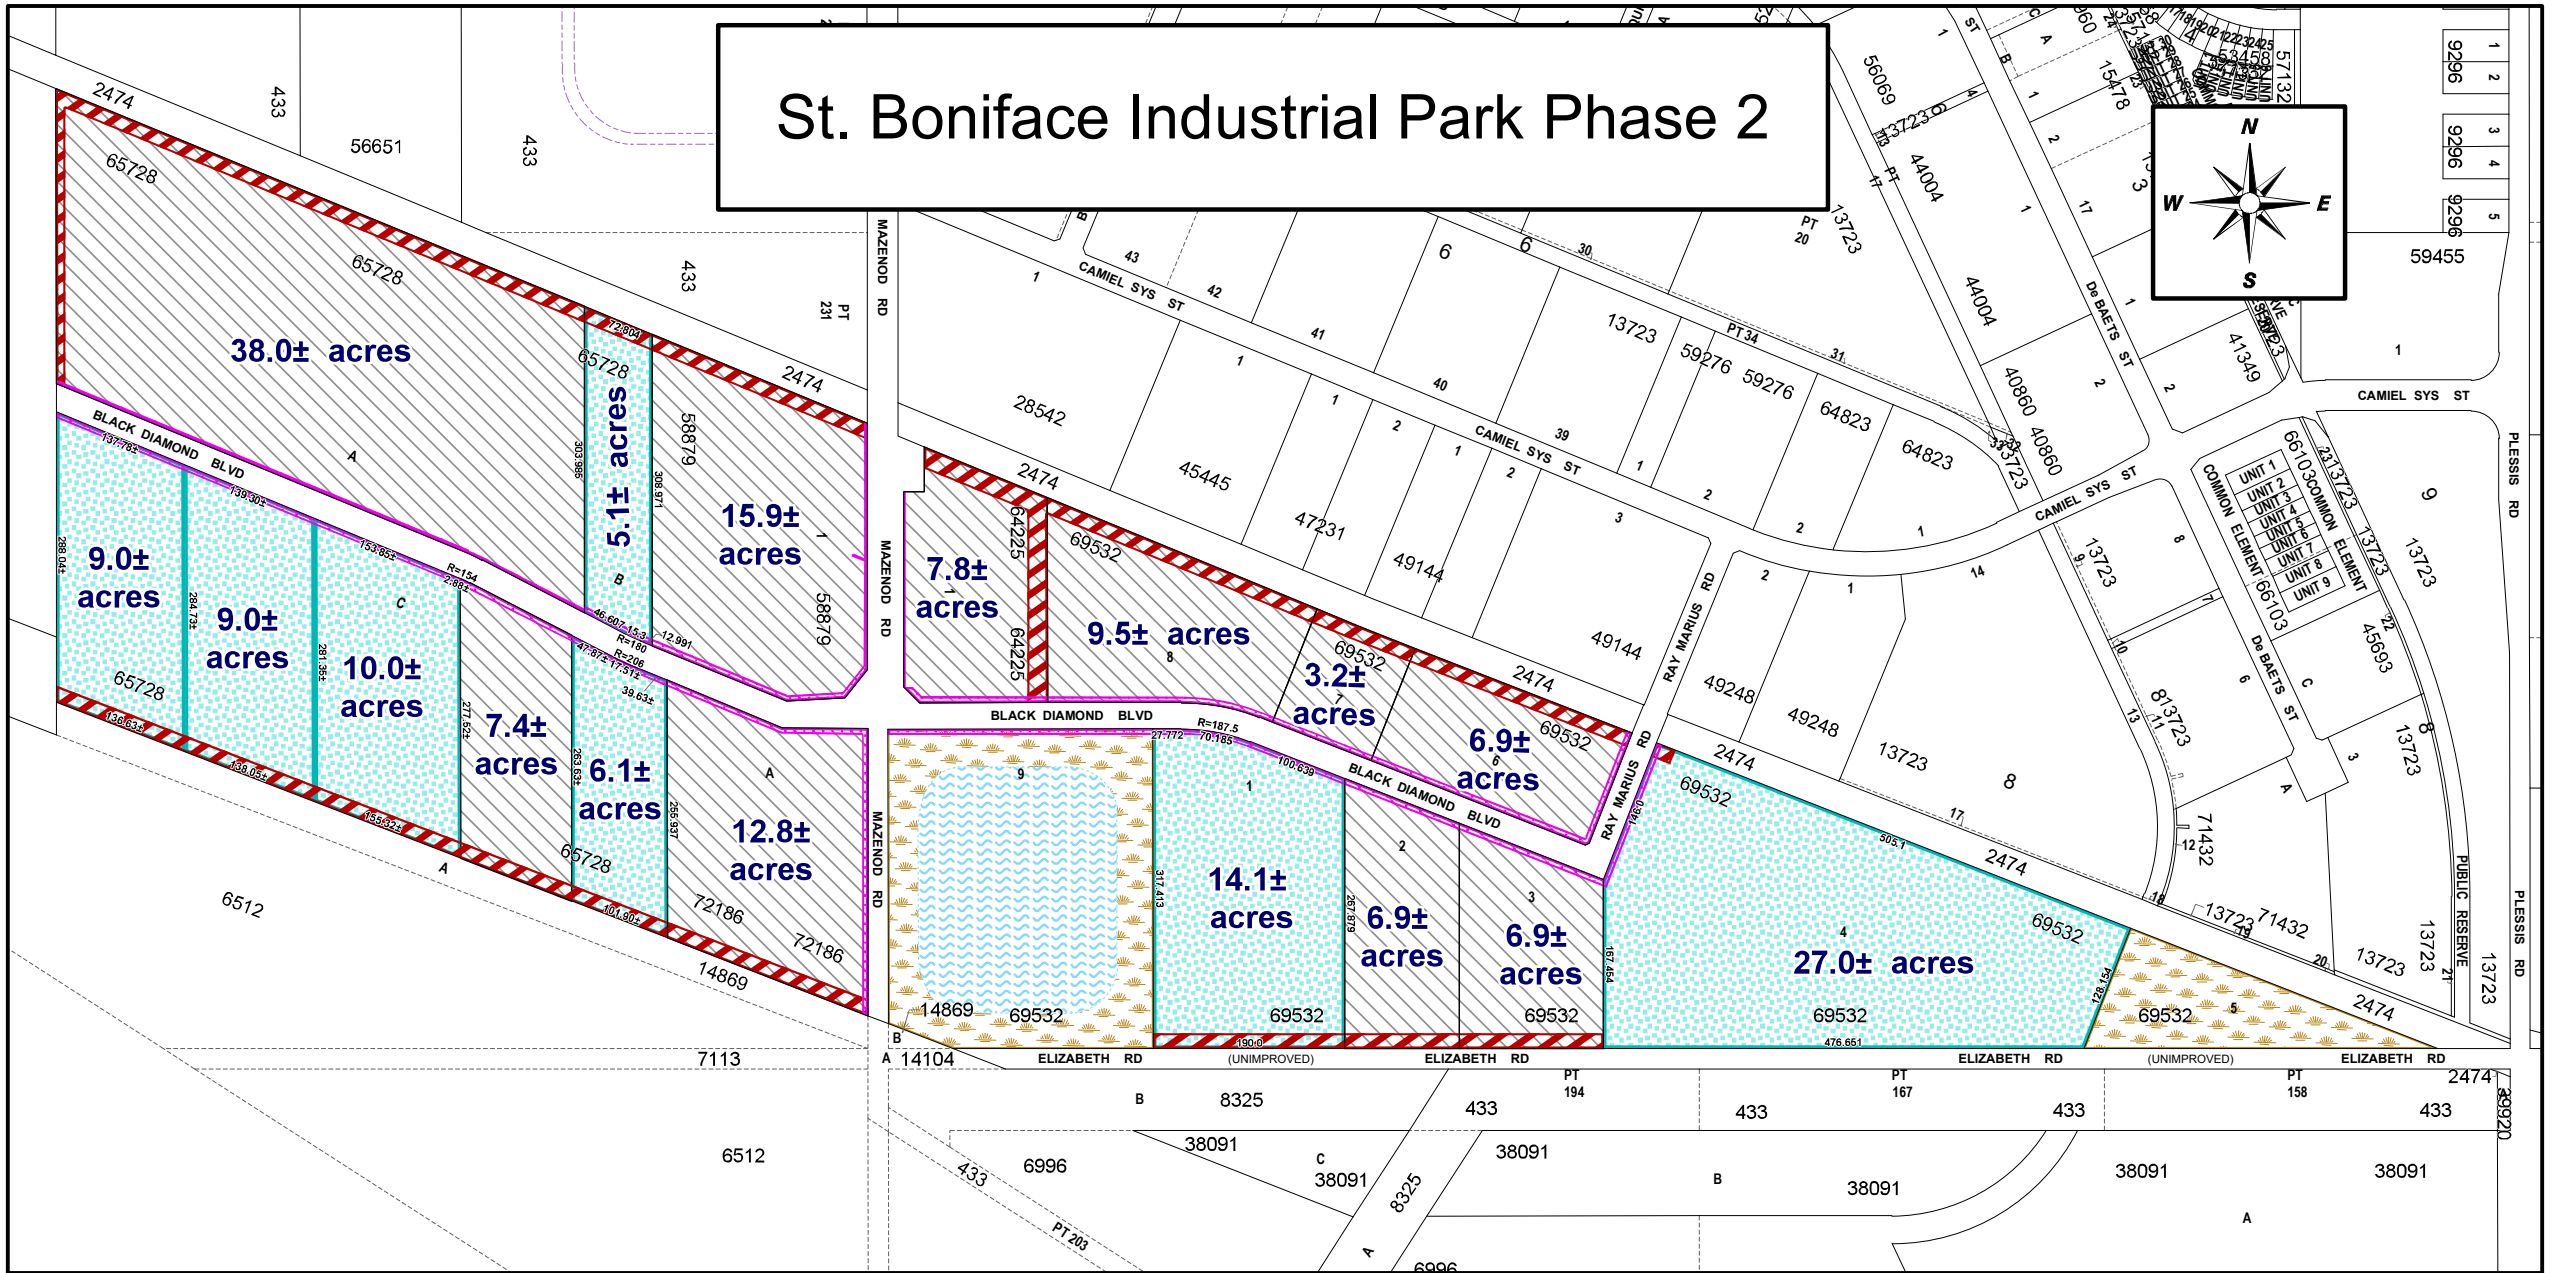

Sites can be sized to suit your needs. Available lands are shown as of October 14, 2025.

# St. Boniface Industrial Park Phase 2

- Lands Sold
- Served Property Available for Sale
- Land Drainage Easement Area
- Utility Easement Area
- Proposed Public Reserve

NOTE: Information displayed hereon has been compiled or computed from a variety of sources and should be used as a general guide only. No warranty is expressed or implied regarding the accuracy of such information.

**METRIC**

District: EKT

Scale: 1:7500

Date: 2025-OCTOBER-15

**MISC. PLAN 14362 / 43**