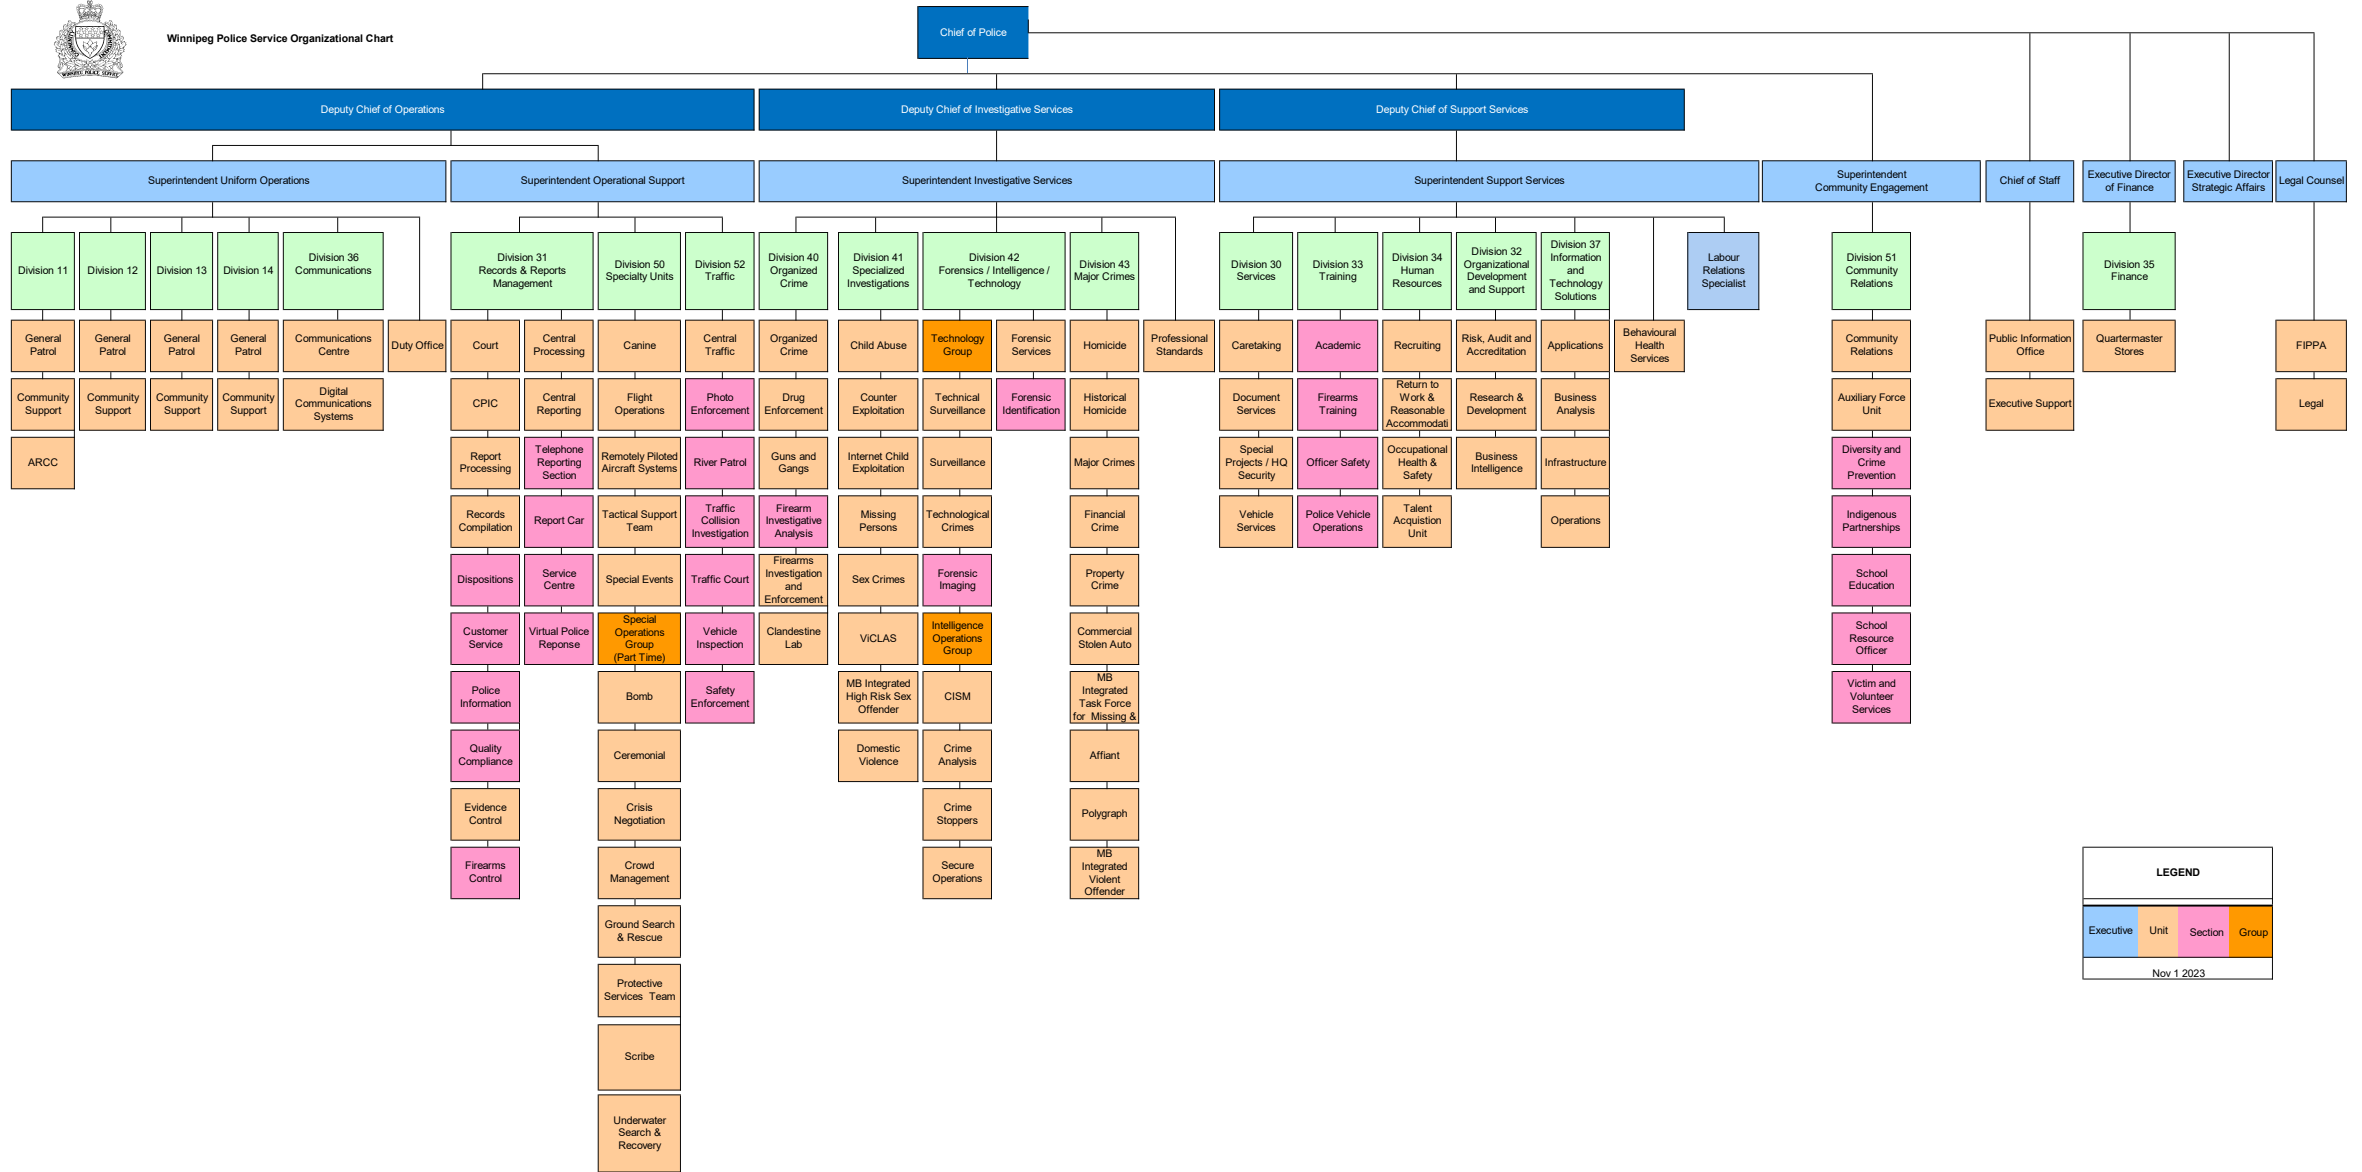

LEGEND			
Executive	Unit	Section	Group
Nov 1 2023