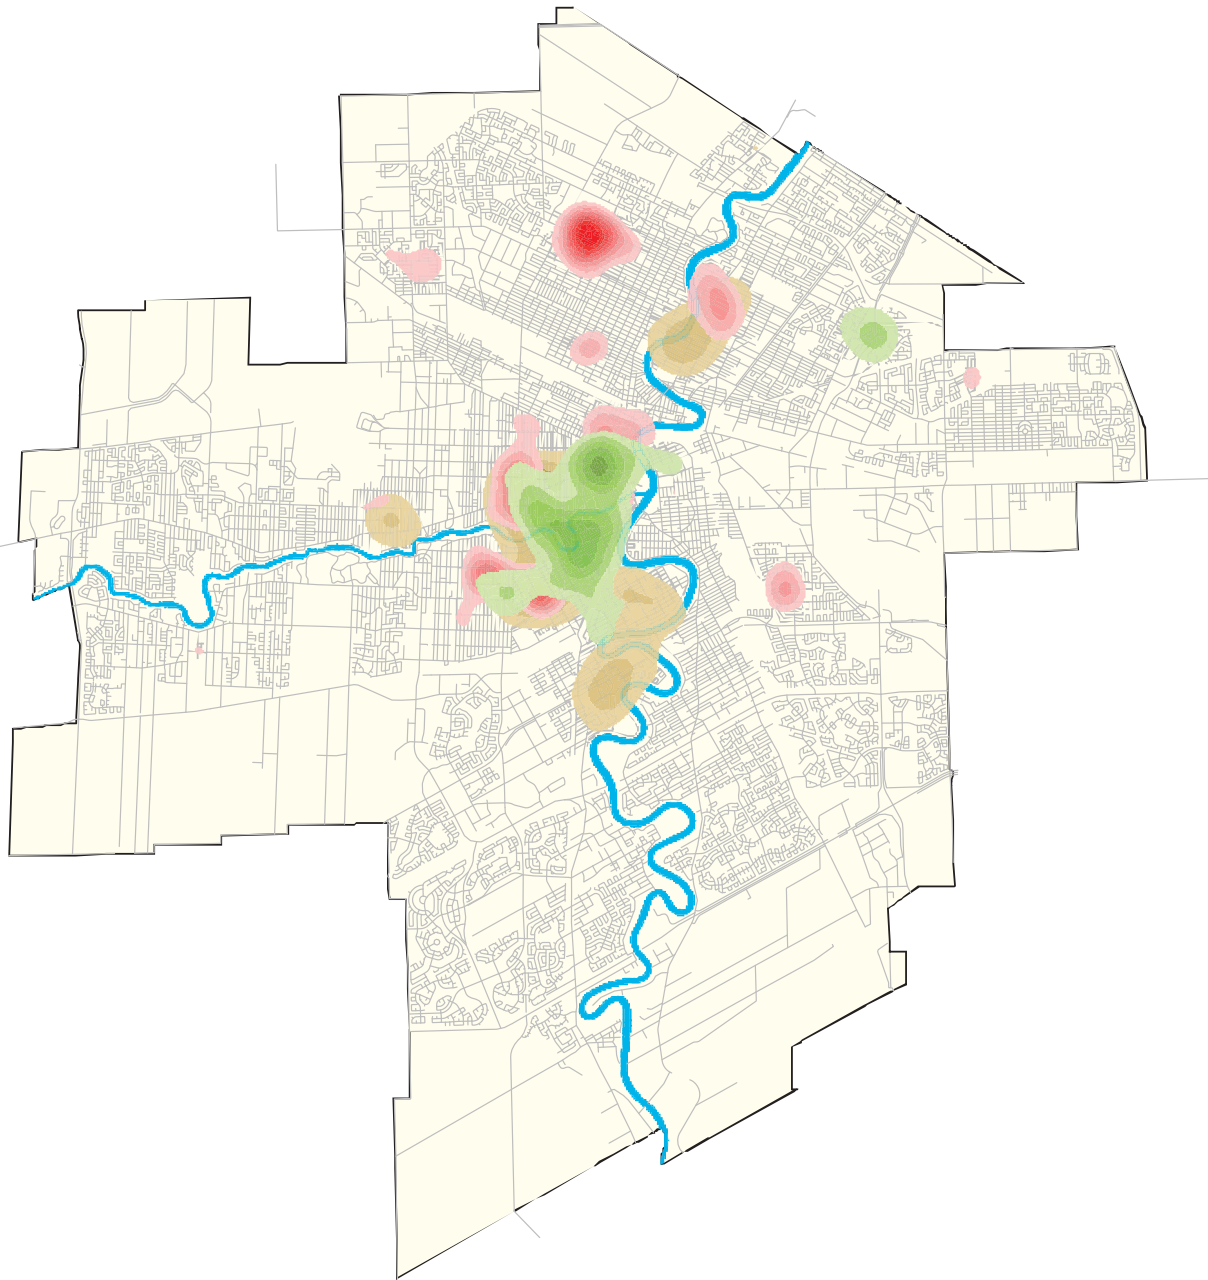

City limit

Winnipeg Street Lighting Study
I don't have any concerns with the lighting here

Legend

-  Lights are too bright
-  City limit
- Hotspots (points/km²)
 -  0.00361
 -  0.004813
 -  0.006016
 -  0.007219
 -  0.008422
 -  0.009625
 -  0.010828
 -  0.012031
 -  0.013234

Winnipeg Street Lighting Study Lights are too bright

Legend

-  Lights are not bright enough
-  City limit
- Hotspots (points/km²)
 -  0.003057
 -  0.004076
 -  0.005095
 -  0.006114
 -  0.007133
 -  0.008152
 -  0.009171
 -  0.01019

Winnipeg Street Lighting Study
Lights are not bright enough

Legend

-  City limit
-  Good
-  Neither good nor poor
-  Poor

Winnipeg Street Lighting Study Street lighting rating

Legend

-  Very good
-  Good
-  Neither good nor poor
-  Poor
-  Very poor
-  City limit

Winnipeg Street Lighting Study Street Light Rating