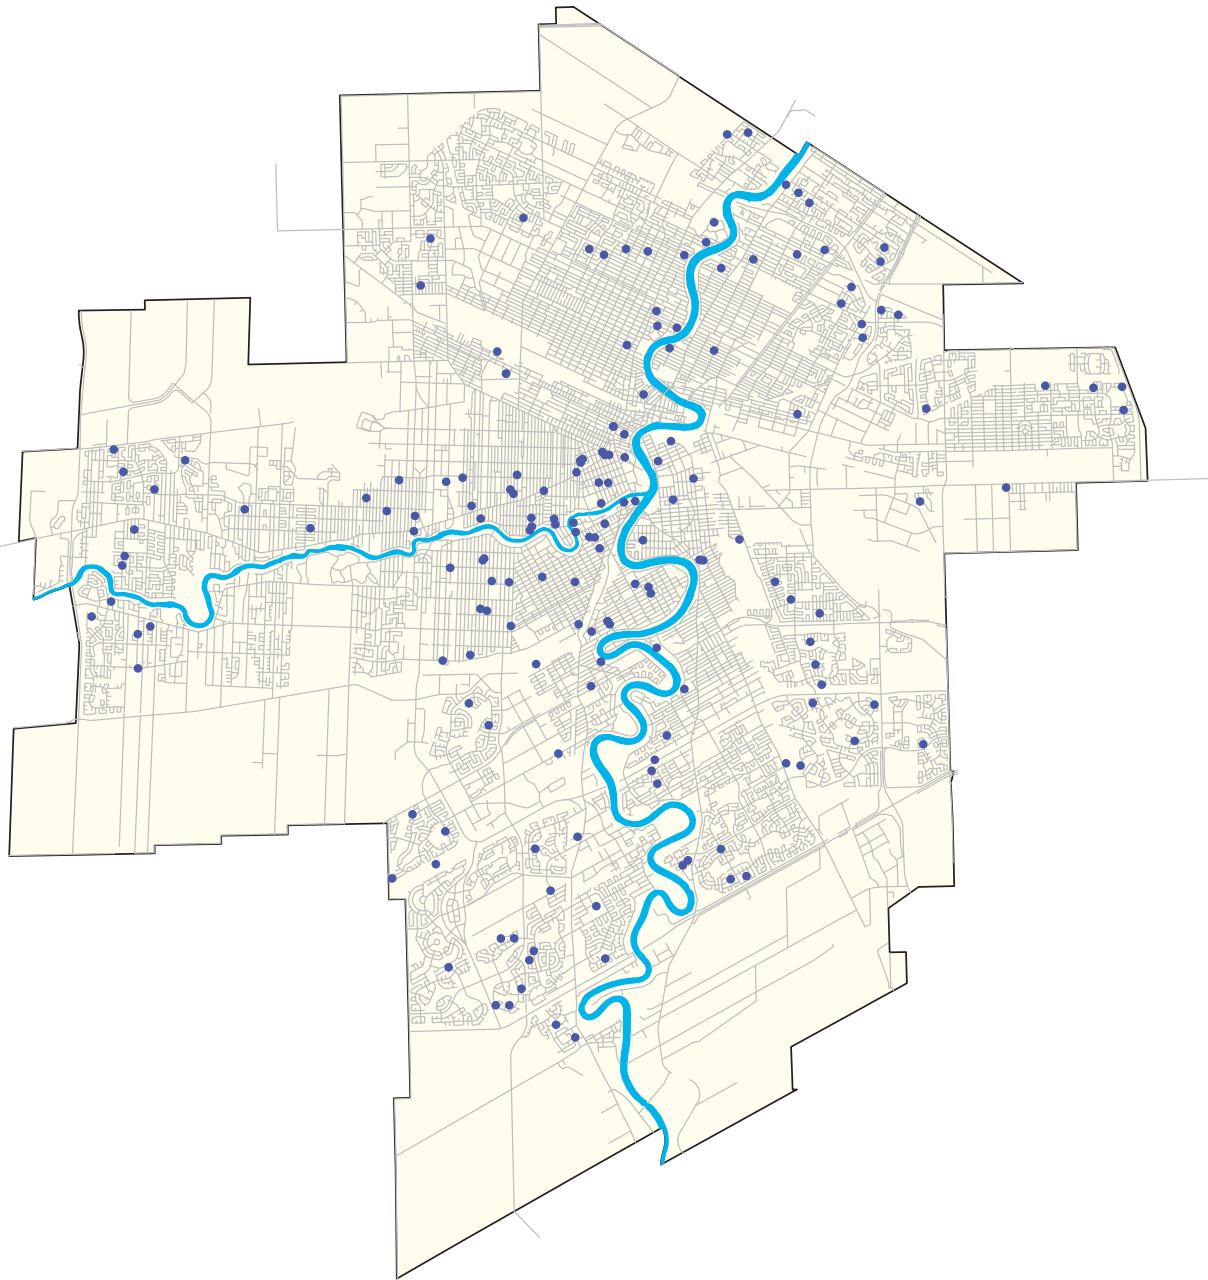

Legend

-  This location has too many lights
-  City limit

Winnipeg Street Lighting Study
This location has too many lights

Legend

This location has too few lights

City limit

Winnipeg Street Lighting Study

This location has too few lights

Winnipeg Street Lighting Study I am dissatisfied with the colour/hue of light here

Legend

-  Lighting here is unreliable
-  City limit

Winnipeg Street Lighting Study
Lighting here is unreliable

Legend

I don't have any concerns with the lighting here

City limit

Winnipeg Street Lighting Study
I don't have any concerns with the lighting here

Legend

-  Lights are too bright
-  City limit
- Hotspots (points/km²)
 -  0.00361
 -  0.004813
 -  0.006016
 -  0.007219
 -  0.008422
 -  0.009625
 -  0.010828
 -  0.012031
 -  0.013234

Winnipeg Street Lighting Study Lights are too bright

Legend

-  Lights are not bright enough
-  City limit
- Hotspots (points/km²)
 -  0.003057
 -  0.004076
 -  0.005095
 -  0.006114
 -  0.007133
 -  0.008152
 -  0.009171
 -  0.01019