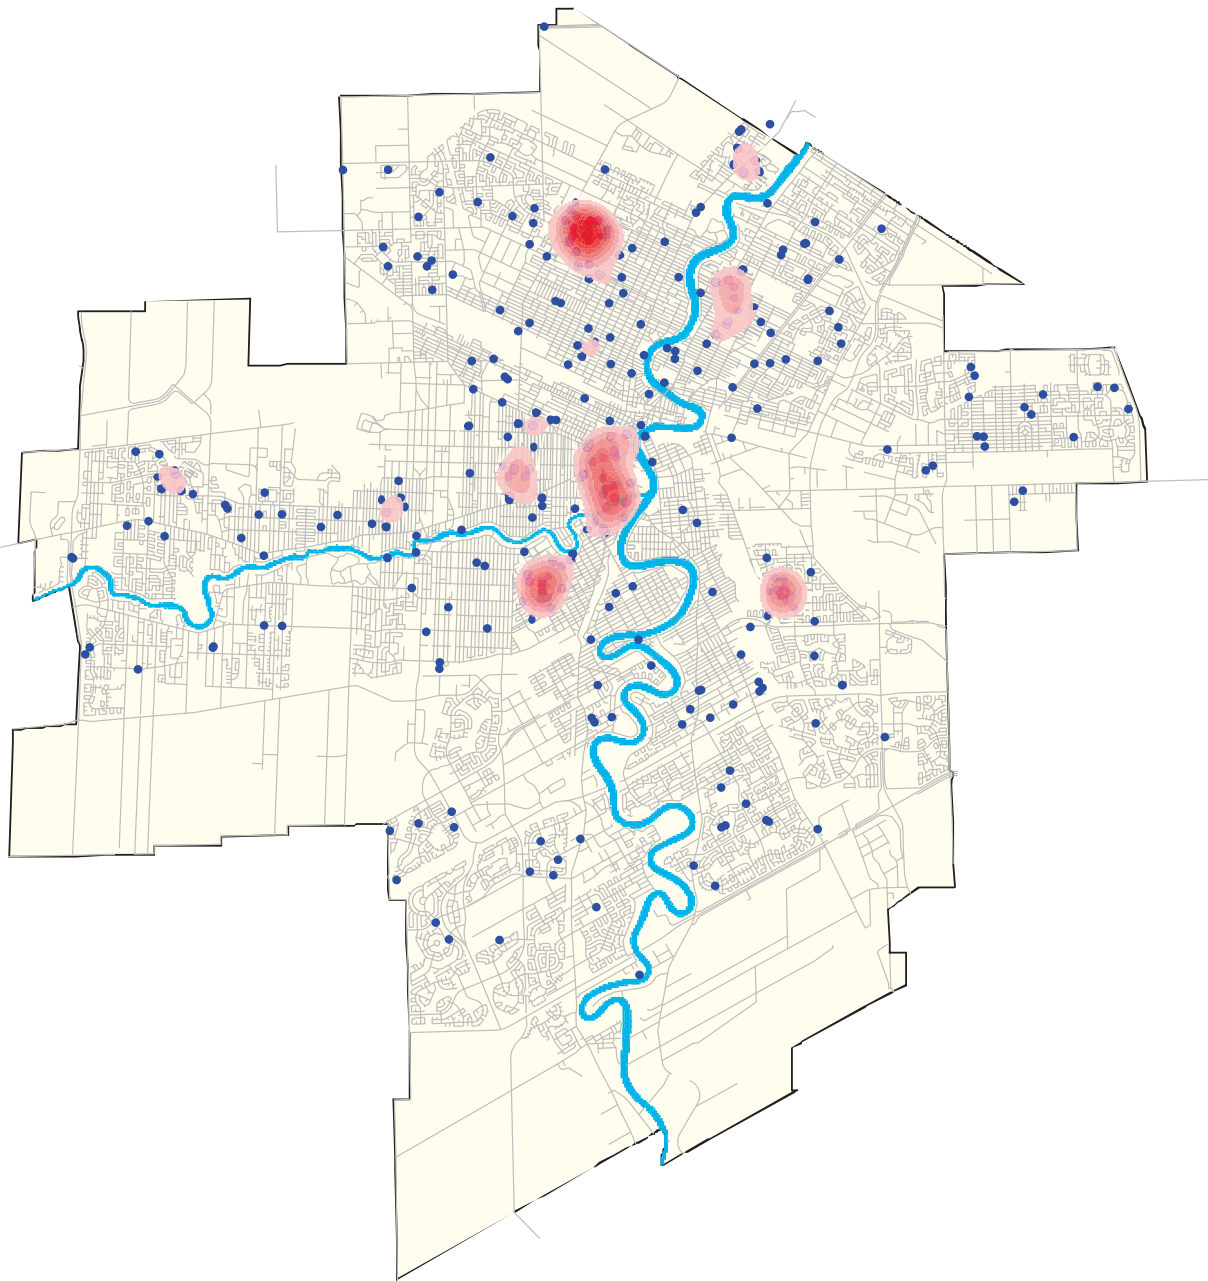

Legend

-  This location has too many lights
-  City limit

Winnipeg Street Lighting Study
This location has too many lights

Legend

This location has too few lights

City limit

Winnipeg Street Lighting Study

This location has too few lights

Winnipeg Street Lighting Study I am dissatisfied with the colour/hue of light here

Legend

-  Lighting here is unreliable
-  City limit

Winnipeg Street Lighting Study
Lighting here is unreliable

Legend

I don't have any concerns with the lighting here

City limit

Winnipeg Street Lighting Study
I don't have any concerns with the lighting here

Legend

-  Lights are too bright
-  City limit
- Hotspots (points/km²)
 -  0.00361
 -  0.004813
 -  0.006016
 -  0.007219
 -  0.008422
 -  0.009625
 -  0.010828
 -  0.012031
 -  0.013234

Winnipeg Street Lighting Study Lights are too bright

Legend

-  Lights are not bright enough
-  City limit
- Hotspots (points/km²)
 -  0.003057
 -  0.004076
 -  0.005095
 -  0.006114
 -  0.007133
 -  0.008152
 -  0.009171
 -  0.01019