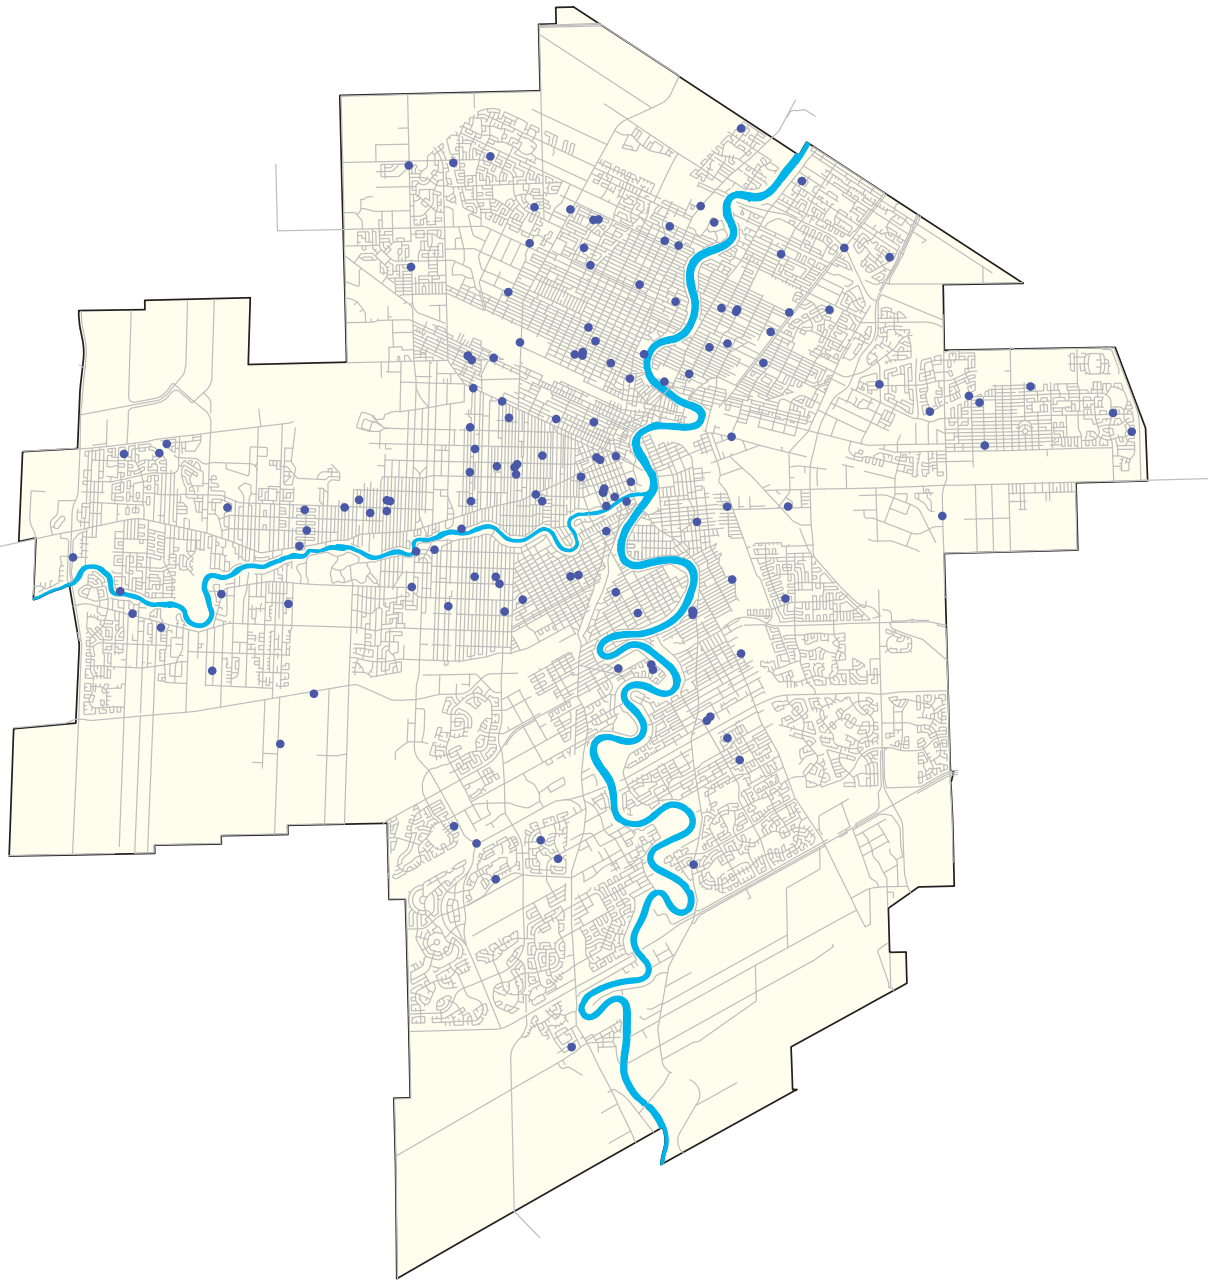

Legend

-  This location has too many lights
-  City limit

Winnipeg Street Lighting Study
This location has too many lights

Legend

This location has too few lights

City limit

Winnipeg Street Lighting Study

This location has too few lights

Winnipeg Street Lighting Study I am dissatisfied with the colour/hue of light here

Legend

-  Lighting here is unreliable
-  City limit

Winnipeg Street Lighting Study
Lighting here is unreliable

Legend

I don't have any concerns with the lighting here

City limit

Winnipeg Street Lighting Study
I don't have any concerns with the lighting here

Legend

-  Lights are too bright
-  City limit
- Hotspots (points/km²)
 -  0.00361
 -  0.004813
 -  0.006016
 -  0.007219
 -  0.008422
 -  0.009625
 -  0.010828
 -  0.012031
 -  0.013234

Winnipeg Street Lighting Study Lights are too bright

Legend

-  Lights are not bright enough
-  City limit
- Hotspots (points/km²)
 -  0.003057
 -  0.004076
 -  0.005095
 -  0.006114
 -  0.007133
 -  0.008152
 -  0.009171
 -  0.01019