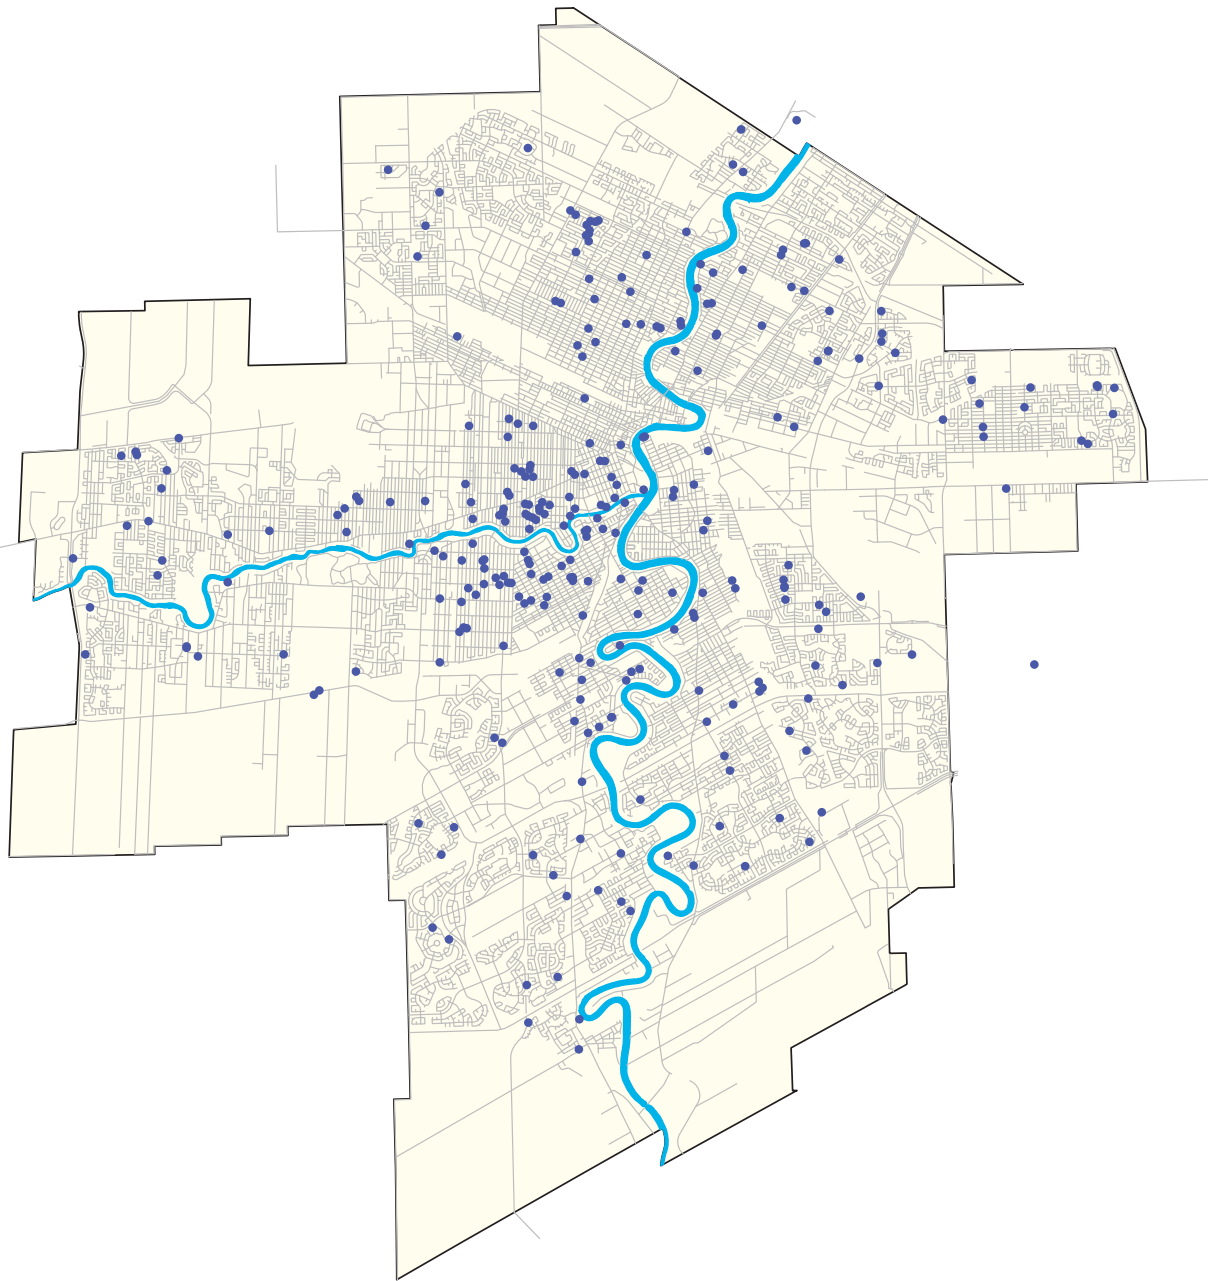

Legend

- I am dissatisfied with the colour/hue of light here
- City limit

Winnipeg Street Lighting Study I am dissatisfied with the colour/hue of light here