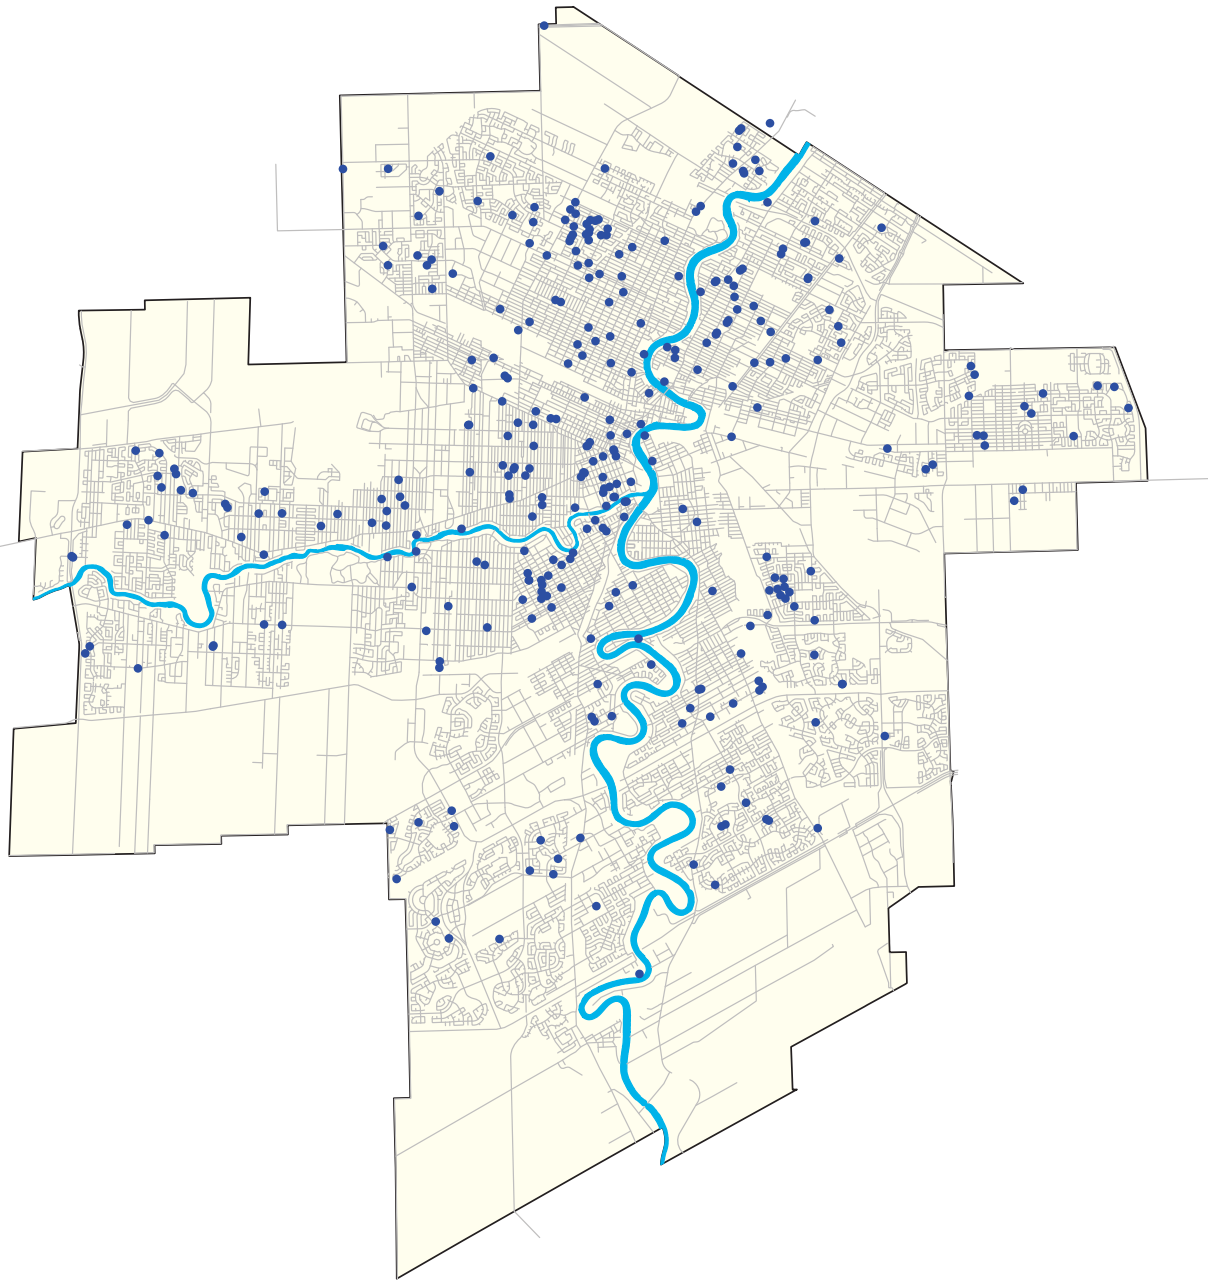

Appendix C: Geographic response heat maps

Legend

-  Lights are too bright
-  City limit

Winnipeg Street Lighting Study
Lights are too bright

Legend

-  Lights are not bright enough
-  City limit

Winnipeg Street Lighting Study
Lights are not bright enough

Legend

-  This location has too many lights
-  City limit

Winnipeg Street Lighting Study
This location has too many lights

Legend

This location has too few lights

City limit

Winnipeg Street Lighting Study

This location has too few lights

City limit

Winnipeg Street Lighting Study
I don't have any concerns with the lighting here

Legend

-  Lights are too bright
-  City limit
- Hotspots (points/km²)
 -  0.00361
 -  0.004813
 -  0.006016
 -  0.007219
 -  0.008422
 -  0.009625
 -  0.010828
 -  0.012031
 -  0.013234

Winnipeg Street Lighting Study Lights are too bright

Legend

-  Lights are not bright enough
-  City limit
- Hotspots (points/km²)
 -  0.003057
 -  0.004076
 -  0.005095
 -  0.006114
 -  0.007133
 -  0.008152
 -  0.009171
 -  0.01019