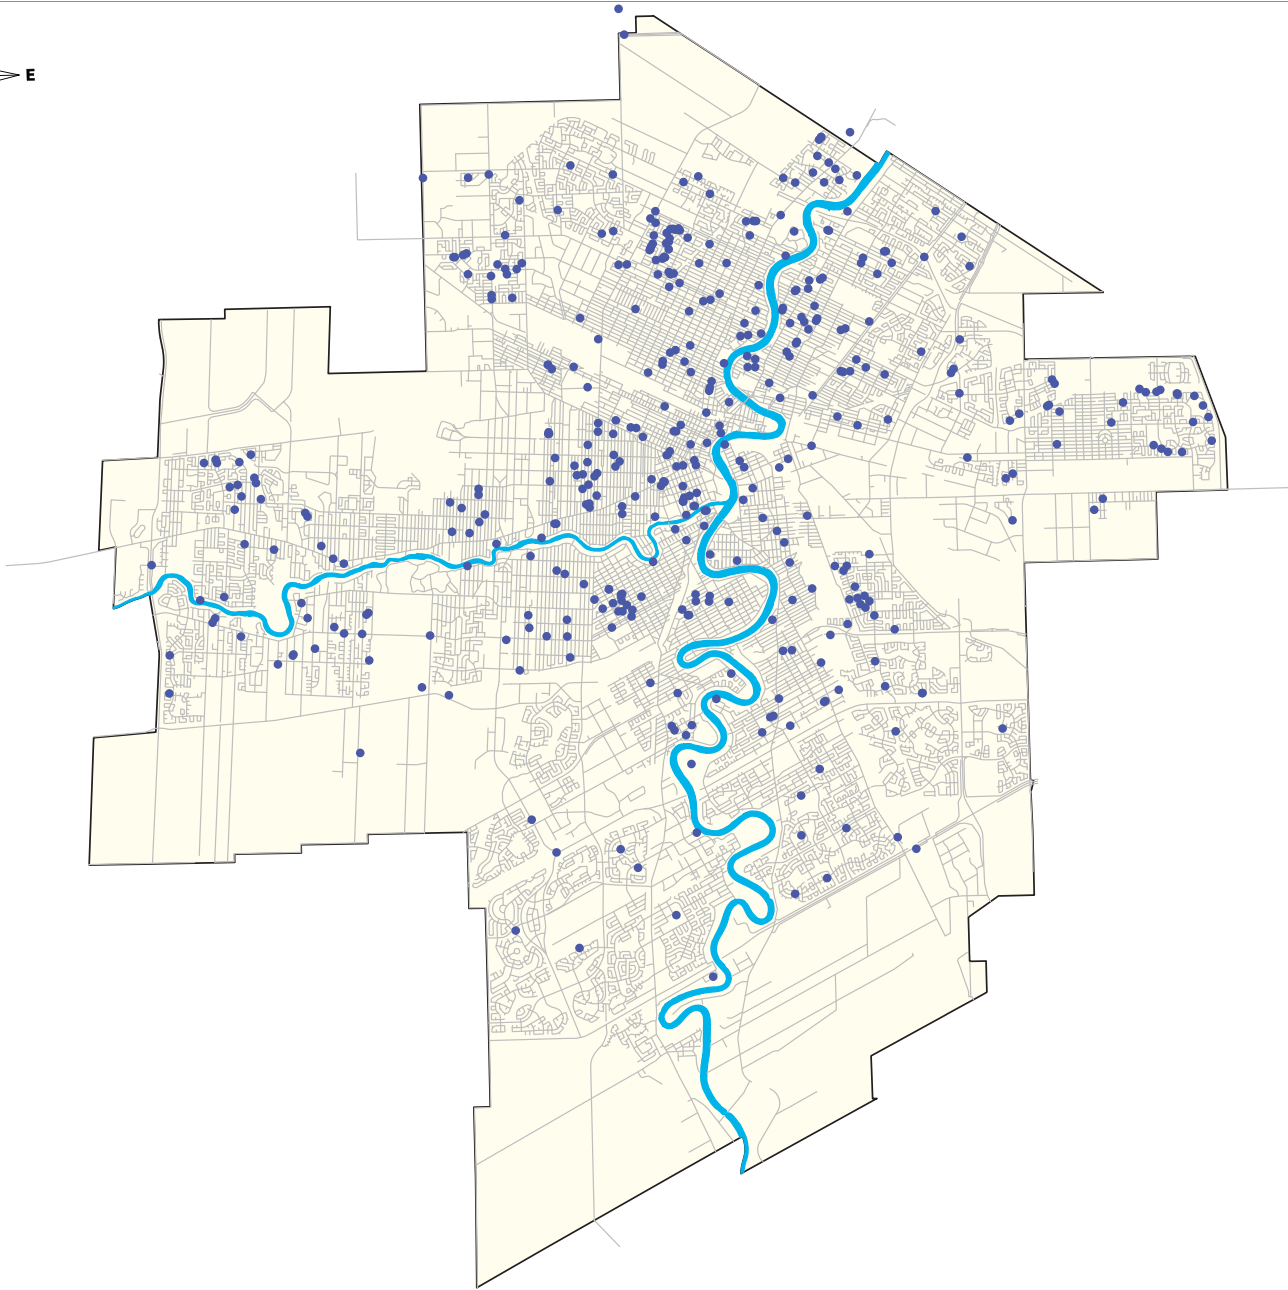

Appendix C: Geographic response heat maps

Legend

-  Lights are too bright
-  City limit

Winnipeg Street Lighting Study
Lights are too bright

Legend

-  Lights are not bright enough
-  City limit

Winnipeg Street Lighting Study
Lights are not bright enough

Legend

-  This location has too many lights
-  City limit

Winnipeg Street Lighting Study
This location has too many lights

Legend

This location has too few lights

City limit

Winnipeg Street Lighting Study

This location has too few lights

City limit

Winnipeg Street Lighting Study
I don't have any concerns with the lighting here

Legend

-  Lights are too bright
-  City limit
- Hotspots (points/km²)
 -  0.00361
 -  0.004813
 -  0.006016
 -  0.007219
 -  0.008422
 -  0.009625
 -  0.010828
 -  0.012031
 -  0.013234

Winnipeg Street Lighting Study Lights are too bright

Legend

-  Lights are not bright enough
-  City limit
- Hotspots (points/km²)
 -  0.003057
 -  0.004076
 -  0.005095
 -  0.006114
 -  0.007133
 -  0.008152
 -  0.009171
 -  0.01019