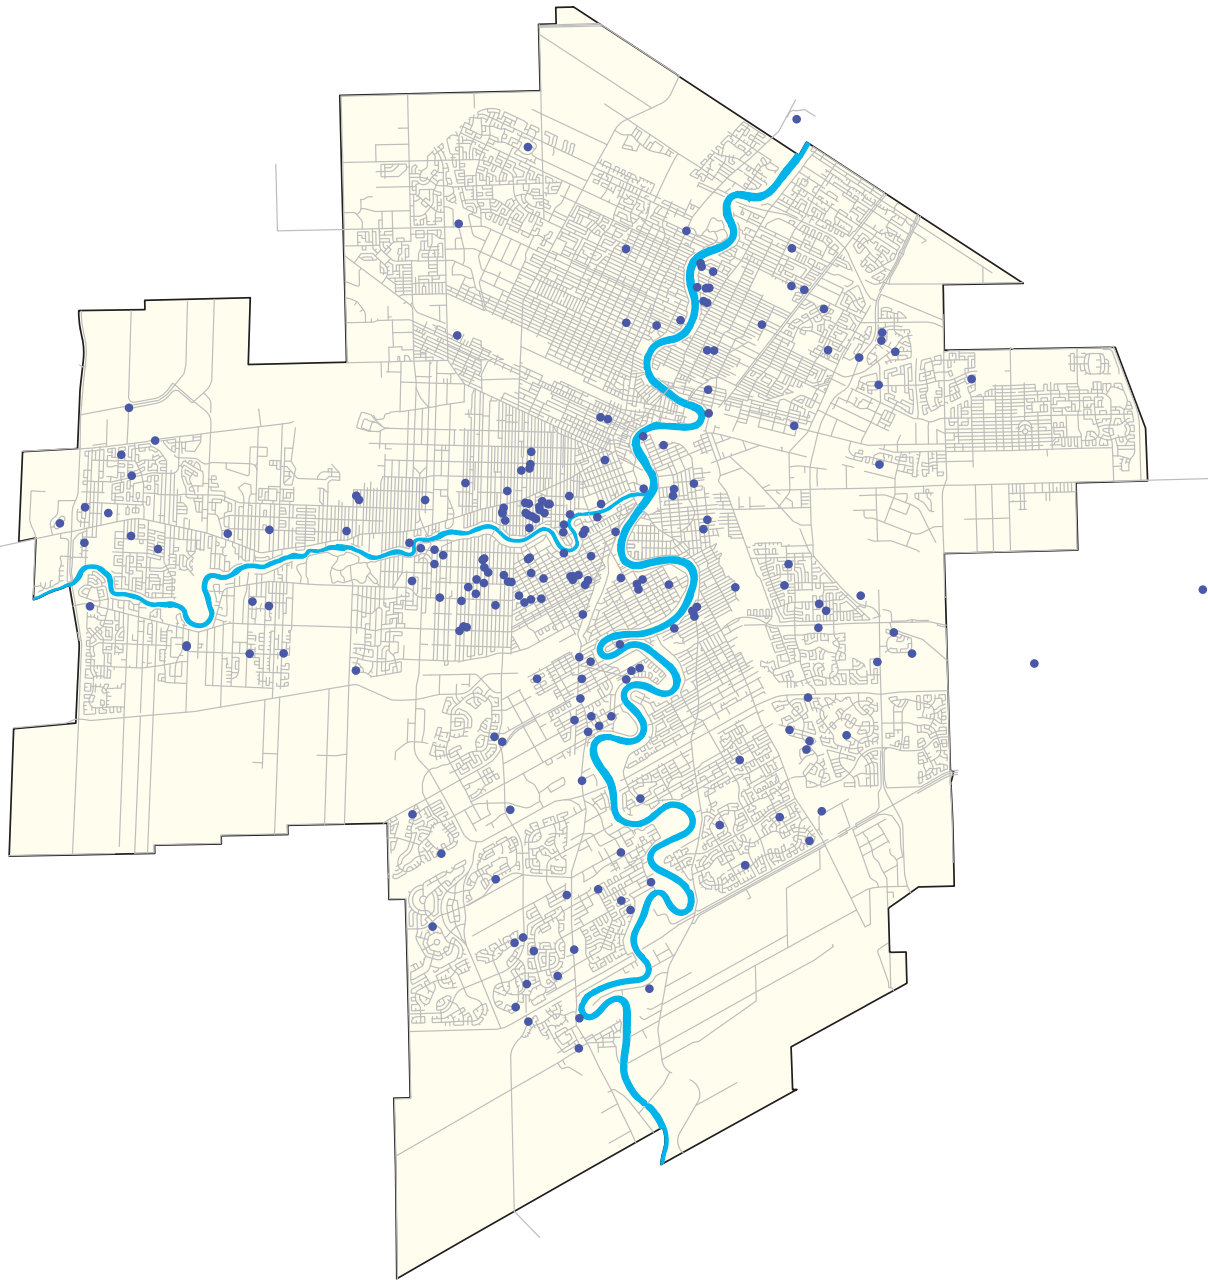

Appendix C: Geographic response heat maps

Legend

-  Lights are too bright
-  City limit

Winnipeg Street Lighting Study
Lights are too bright

Legend

-  Lights are not bright enough
-  City limit

Winnipeg Street Lighting Study
Lights are not bright enough

Legend

-  This location has too many lights
-  City limit

Winnipeg Street Lighting Study
This location has too many lights

Legend

This location has too few lights

City limit

Winnipeg Street Lighting Study

This location has too few lights

City limit

Winnipeg Street Lighting Study
I don't have any concerns with the lighting here

Legend

-  Lights are too bright
-  City limit
- Hotspots (points/km²)
 -  0.00361
 -  0.004813
 -  0.006016
 -  0.007219
 -  0.008422
 -  0.009625
 -  0.010828
 -  0.012031
 -  0.013234

Winnipeg Street Lighting Study Lights are too bright

Legend

-  Lights are not bright enough
-  City limit
- Hotspots (points/km²)
 -  0.003057
 -  0.004076
 -  0.005095
 -  0.006114
 -  0.007133
 -  0.008152
 -  0.009171
 -  0.01019