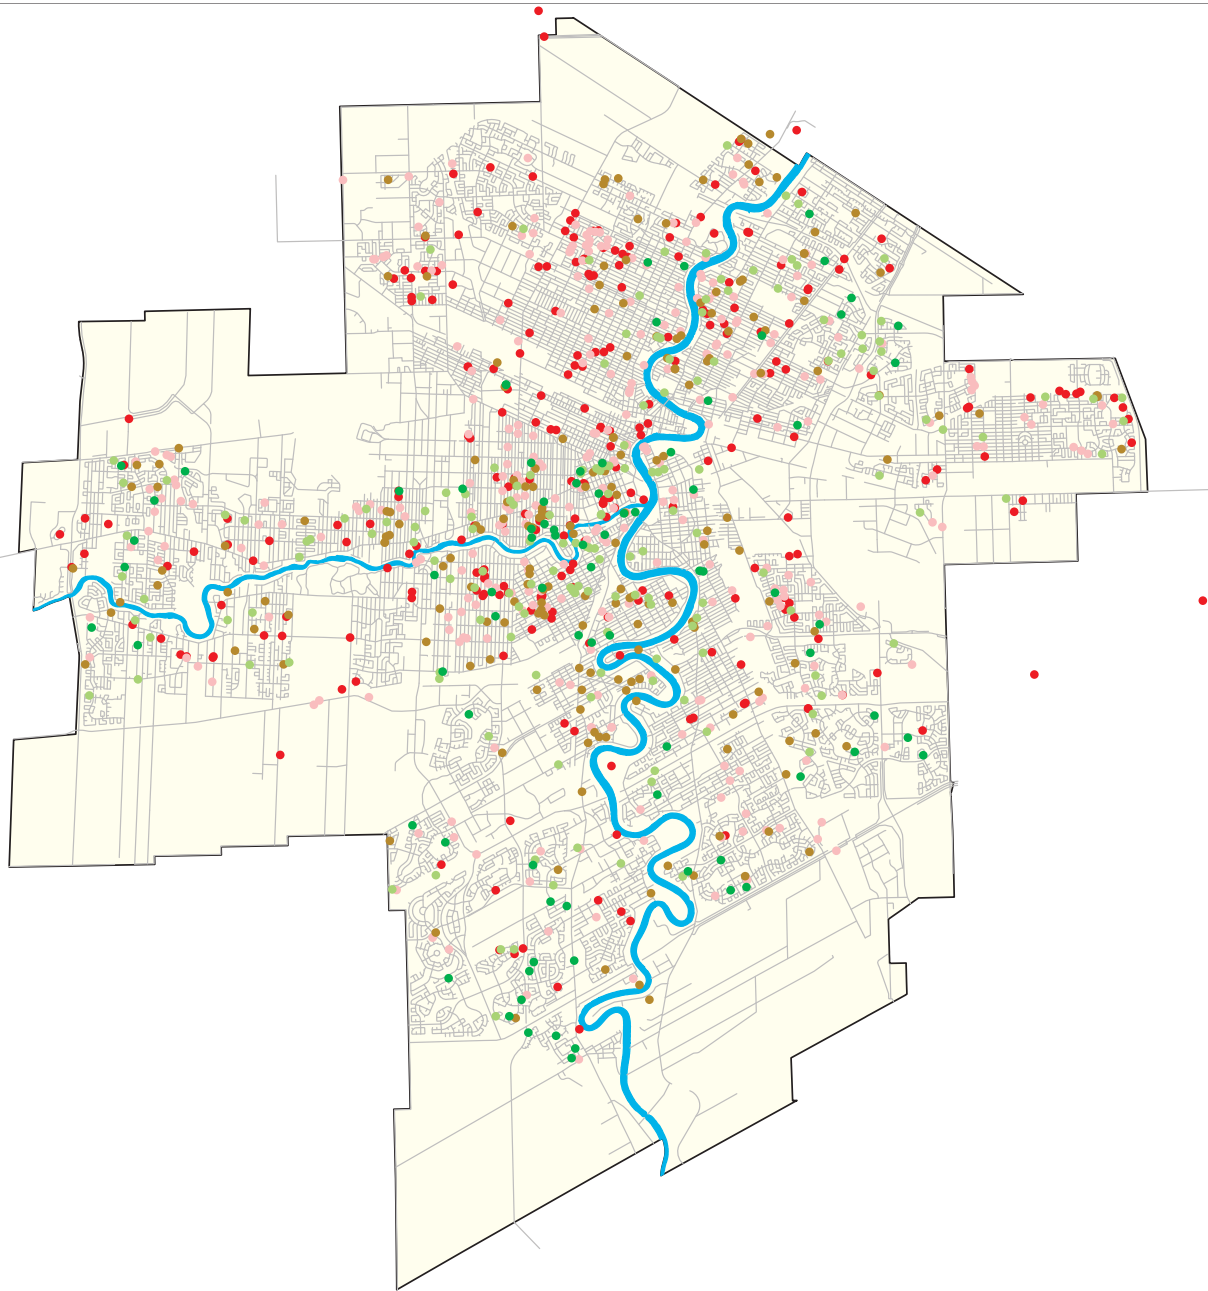

City limit

Winnipeg Street Lighting Study
I don't have any concerns with the lighting here

Legend

-  Lights are too bright
-  City limit
- Hotspots (points/km²)
 -  0.00361
 -  0.004813
 -  0.006016
 -  0.007219
 -  0.008422
 -  0.009625
 -  0.010828
 -  0.012031
 -  0.013234

Winnipeg Street Lighting Study Lights are too bright

Legend

-  Lights are not bright enough
-  City limit
- Hotspots (points/km²)
 -  0.003057
 -  0.004076
 -  0.005095
 -  0.006114
 -  0.007133
 -  0.008152
 -  0.009171
 -  0.01019

Winnipeg Street Lighting Study
Lights are not bright enough

Legend

-  City limit
-  Good
-  Neither good nor poor
-  Poor

Winnipeg Street Lighting Study Street lighting rating

Legend

-  Very good
-  Good
-  Neither good nor poor
-  Poor
-  Very poor
-  City limit

Winnipeg Street Lighting Study Street Light Rating