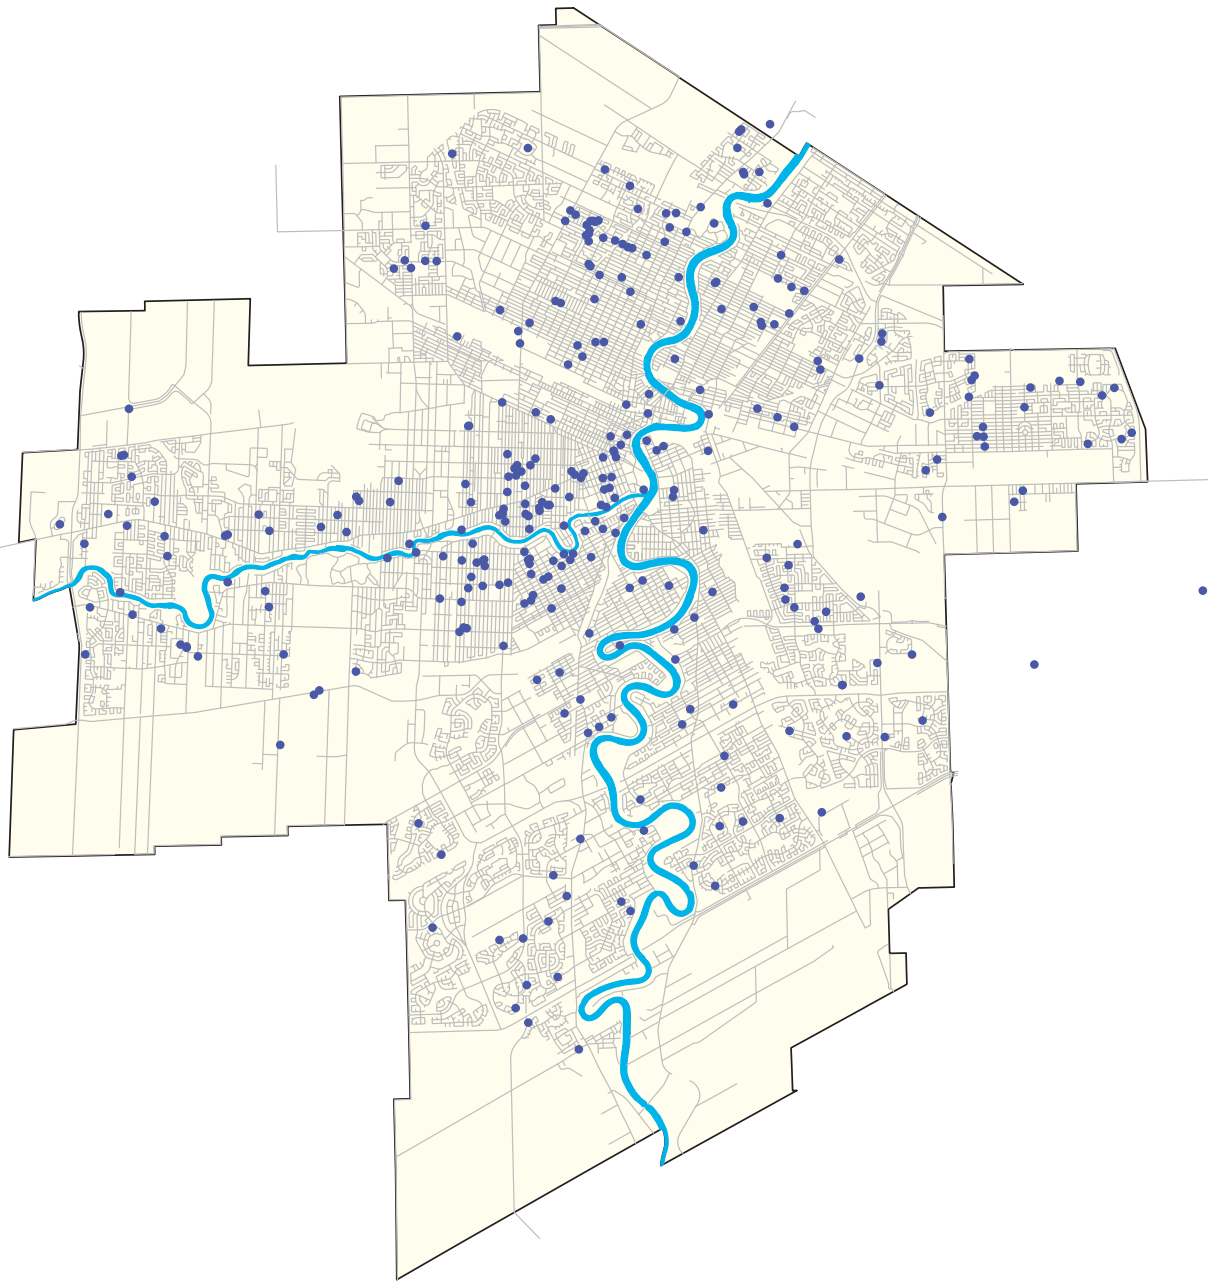

Appendix C: Geographic response heat maps

Legend

-  Lights are too bright
-  City limit

Winnipeg Street Lighting Study
Lights are too bright

Legend

-  Lights are not bright enough
-  City limit

Winnipeg Street Lighting Study
Lights are not bright enough

Legend

-  This location has too many lights
-  City limit

Winnipeg Street Lighting Study
This location has too many lights

Legend

This location has too few lights

City limit

Winnipeg Street Lighting Study

This location has too few lights

City limit

Winnipeg Street Lighting Study
I don't have any concerns with the lighting here

Legend

-  Lights are too bright
-  City limit
- Hotspots (points/km²)
 -  0.00361
 -  0.004813
 -  0.006016
 -  0.007219
 -  0.008422
 -  0.009625
 -  0.010828
 -  0.012031
 -  0.013234

Winnipeg Street Lighting Study Lights are too bright

Legend

-  Lights are not bright enough
-  City limit
- Hotspots (points/km²)
 -  0.003057
 -  0.004076
 -  0.005095
 -  0.006114
 -  0.007133
 -  0.008152
 -  0.009171
 -  0.01019