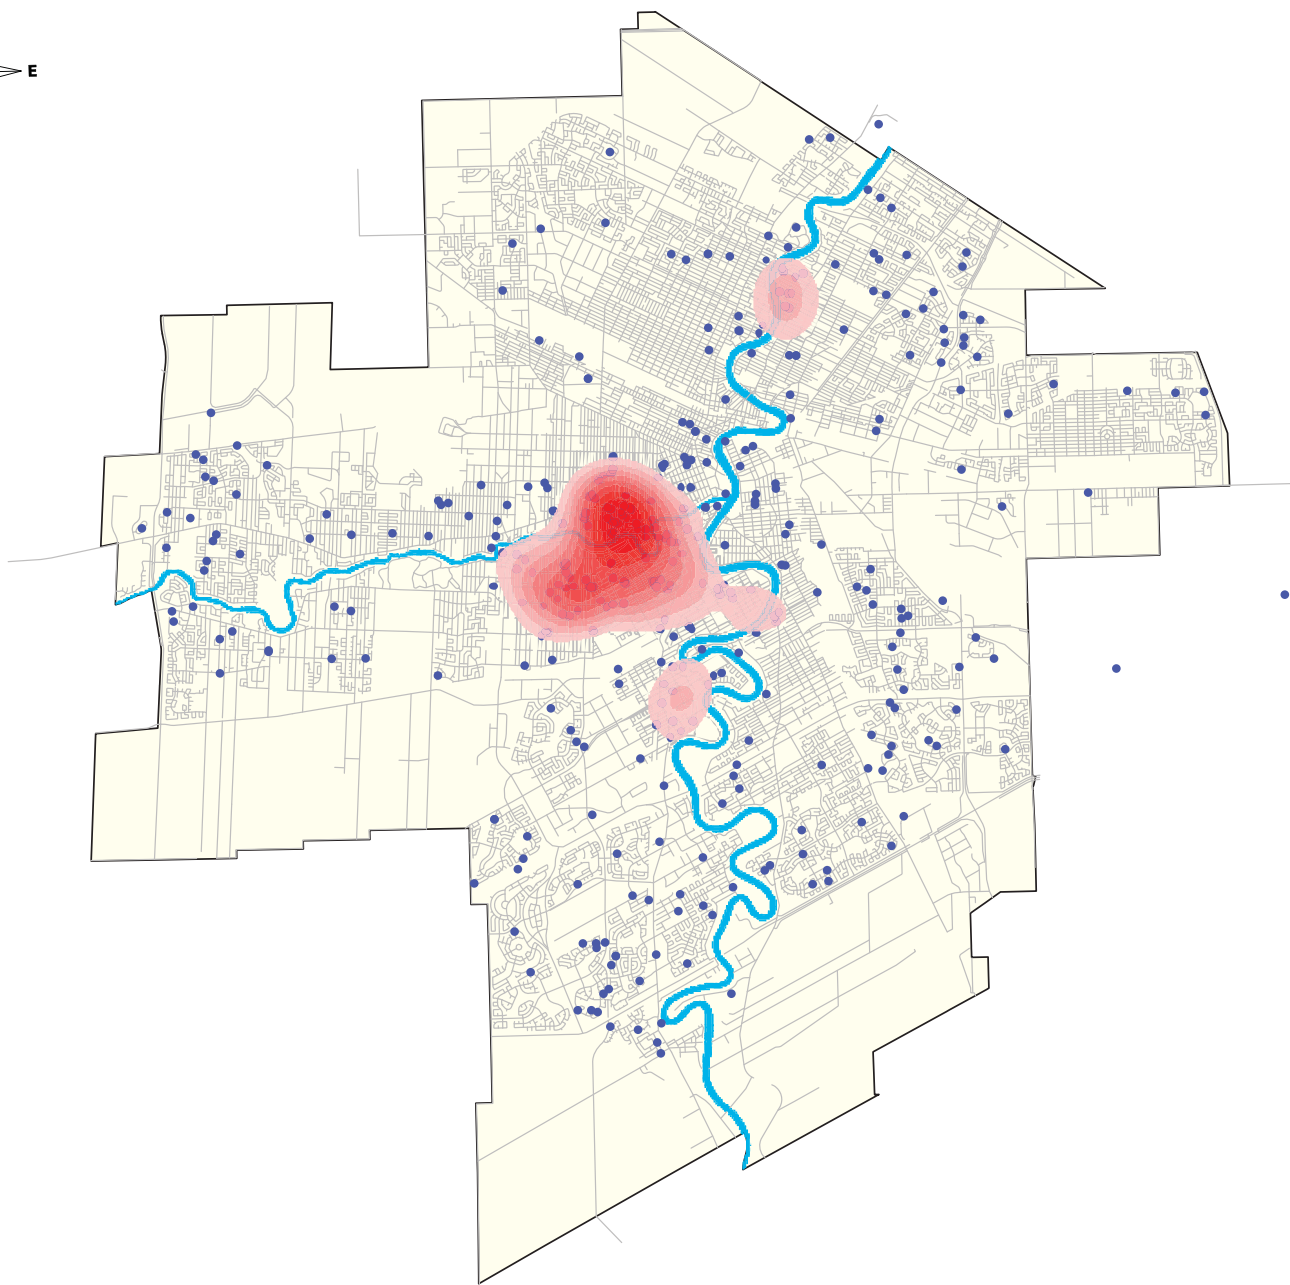

Legend

-  This location has too many lights
-  City limit

Winnipeg Street Lighting Study
This location has too many lights

Legend

This location has too few lights

City limit

Winnipeg Street Lighting Study

This location has too few lights

Winnipeg Street Lighting Study I am dissatisfied with the colour/hue of light here

Legend

-  Lighting here is unreliable
-  City limit

Winnipeg Street Lighting Study
Lighting here is unreliable

Legend

I don't have any concerns with the lighting here

City limit

Winnipeg Street Lighting Study
I don't have any concerns with the lighting here

Legend

-  Lights are too bright
-  City limit
- Hotspots (points/km²)
 -  0.00361
 -  0.004813
 -  0.006016
 -  0.007219
 -  0.008422
 -  0.009625
 -  0.010828
 -  0.012031
 -  0.013234

Winnipeg Street Lighting Study Lights are too bright

Legend

-  Lights are not bright enough
-  City limit
- Hotspots (points/km²)
 -  0.003057
 -  0.004076
 -  0.005095
 -  0.006114
 -  0.007133
 -  0.008152
 -  0.009171
 -  0.01019