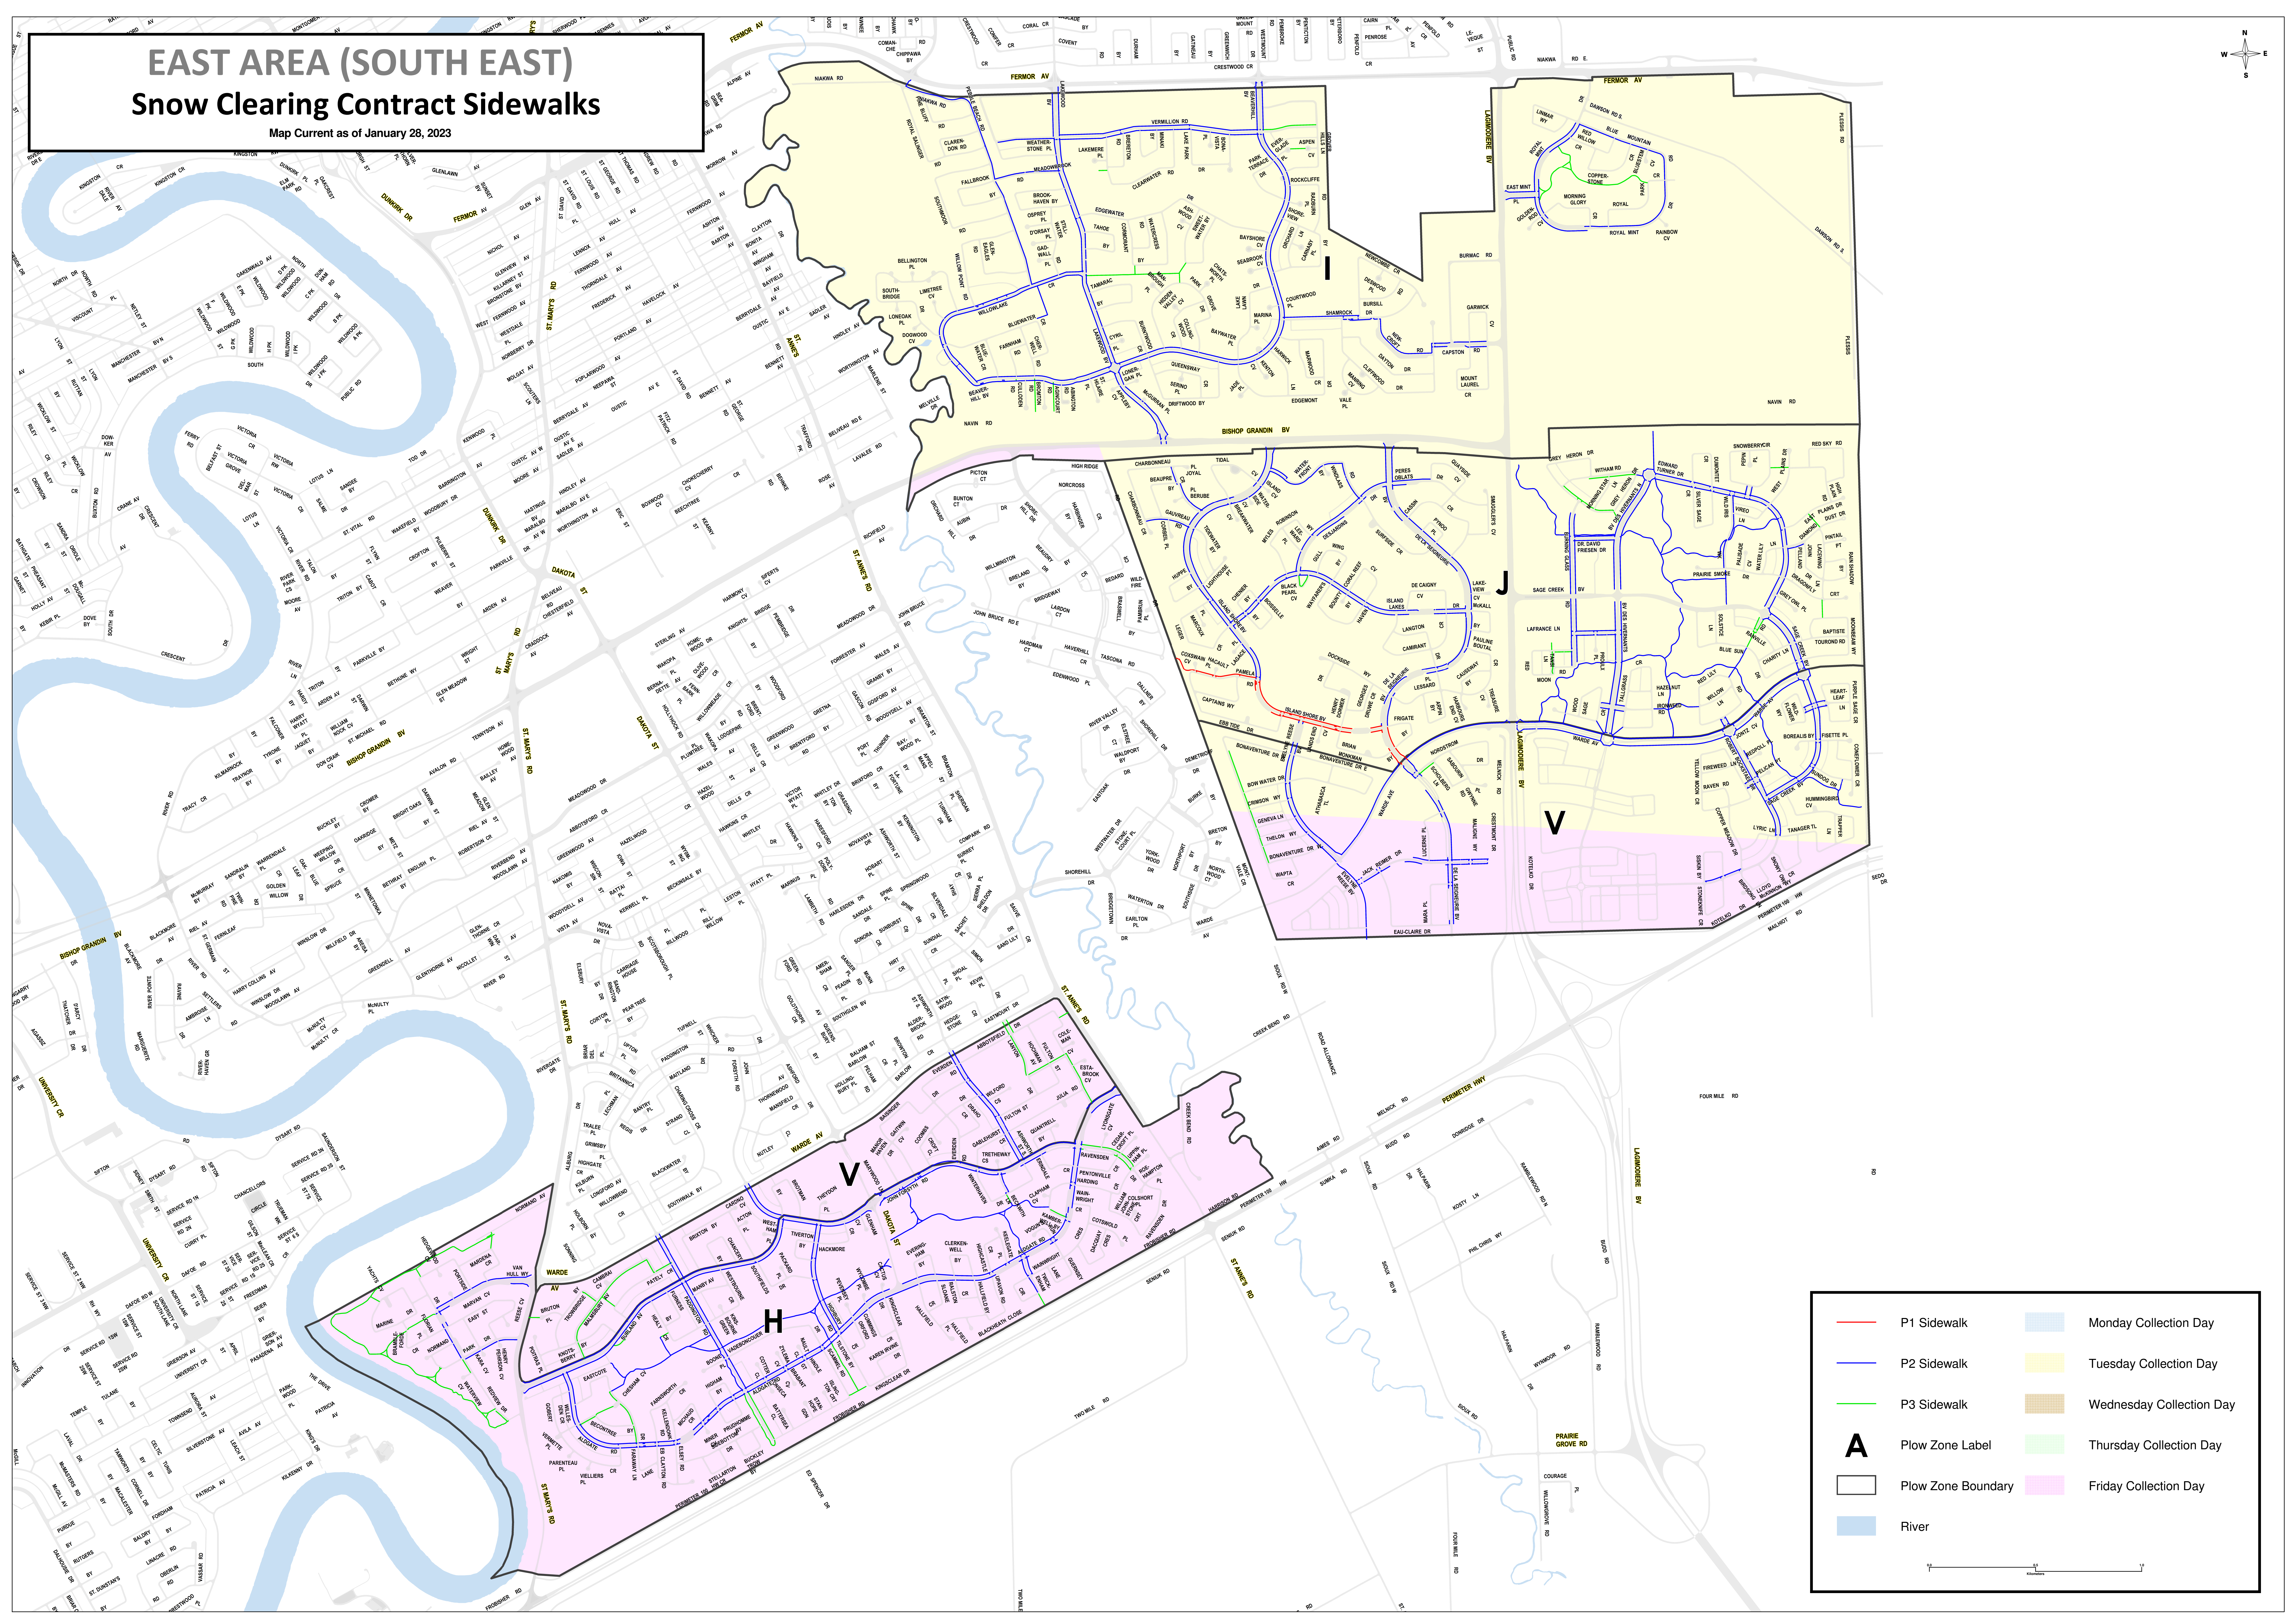

EAST AREA (SOUTH EAST) Snow Clearing Contract Sidewalks

Map Current as of January 28, 2023

	P1 Sidewalk		Monday Collection Day
	P2 Sidewalk		Tuesday Collection Day
	P3 Sidewalk		Wednesday Collection Day
	Plow Zone Label		Thursday Collection Day
	Plow Zone Boundary		Friday Collection Day
	River		