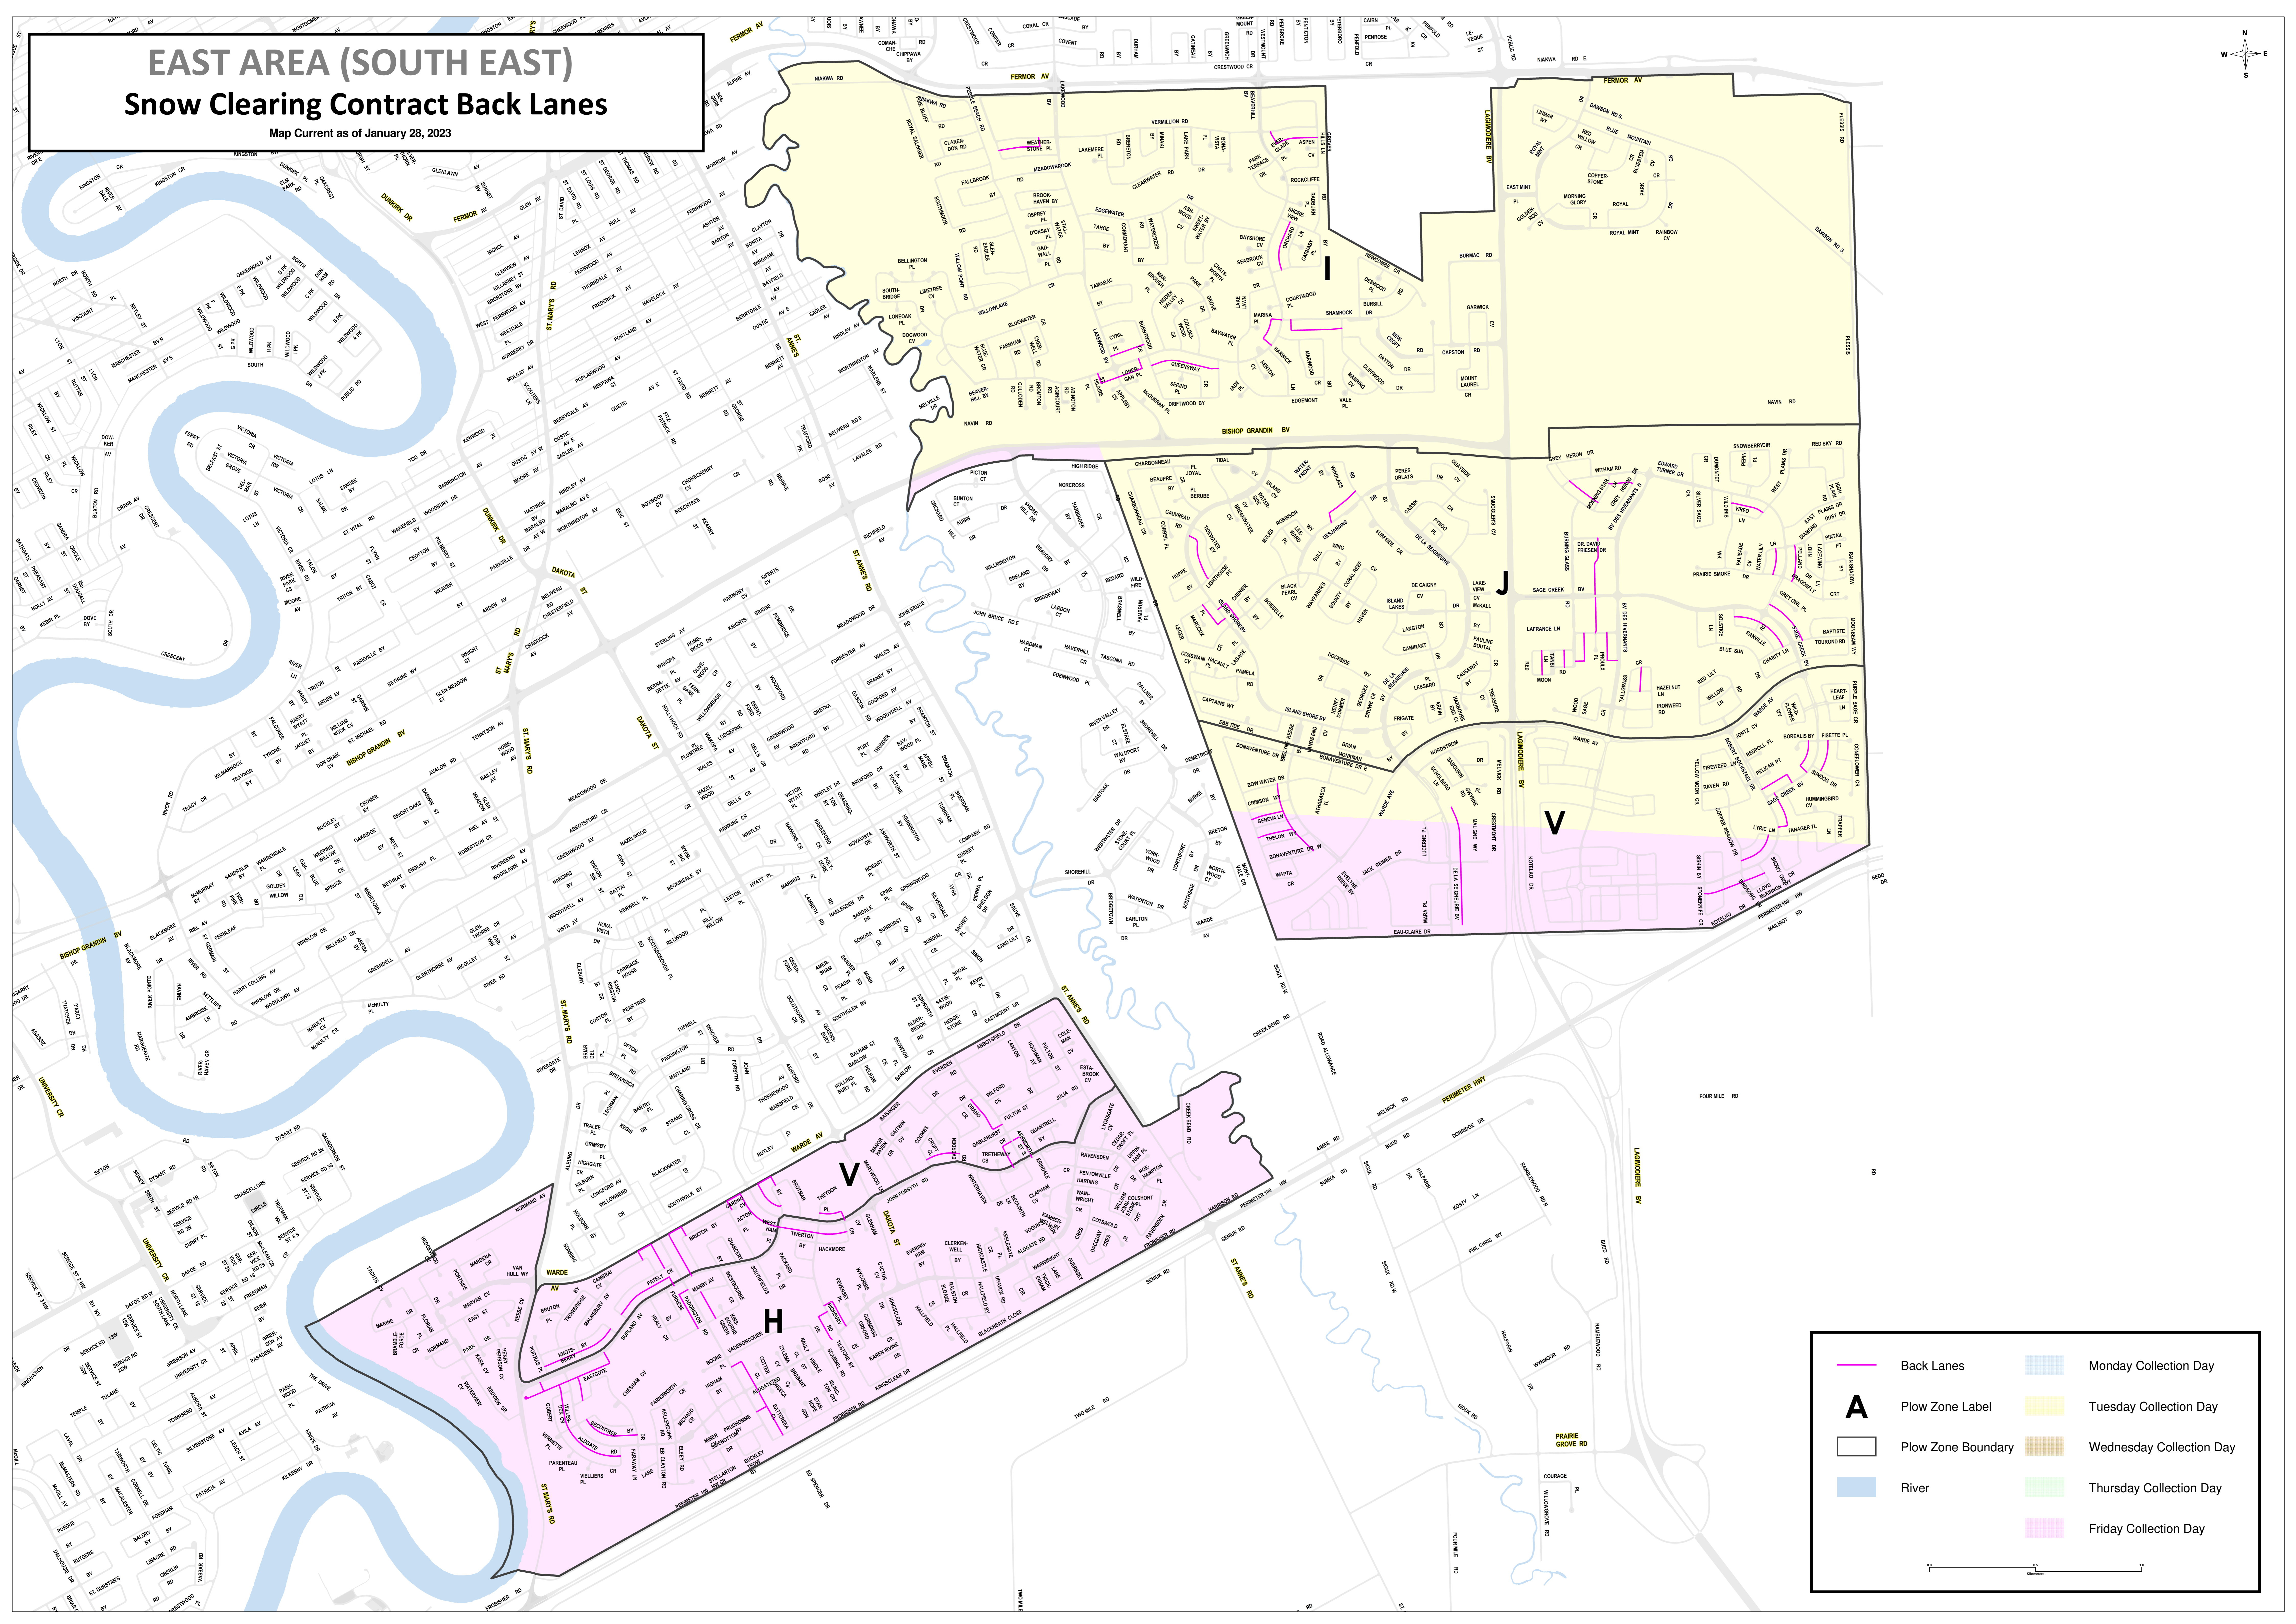

# EAST AREA (SOUTH EAST)

## Snow Clearing Contract Back Lanes

Map Current as of January 28, 2023

	Back Lanes		Monday Collection Day
	Plow Zone Label		Tuesday Collection Day
	Plow Zone Boundary		Wednesday Collection Day
	River		Thursday Collection Day
			Friday Collection Day