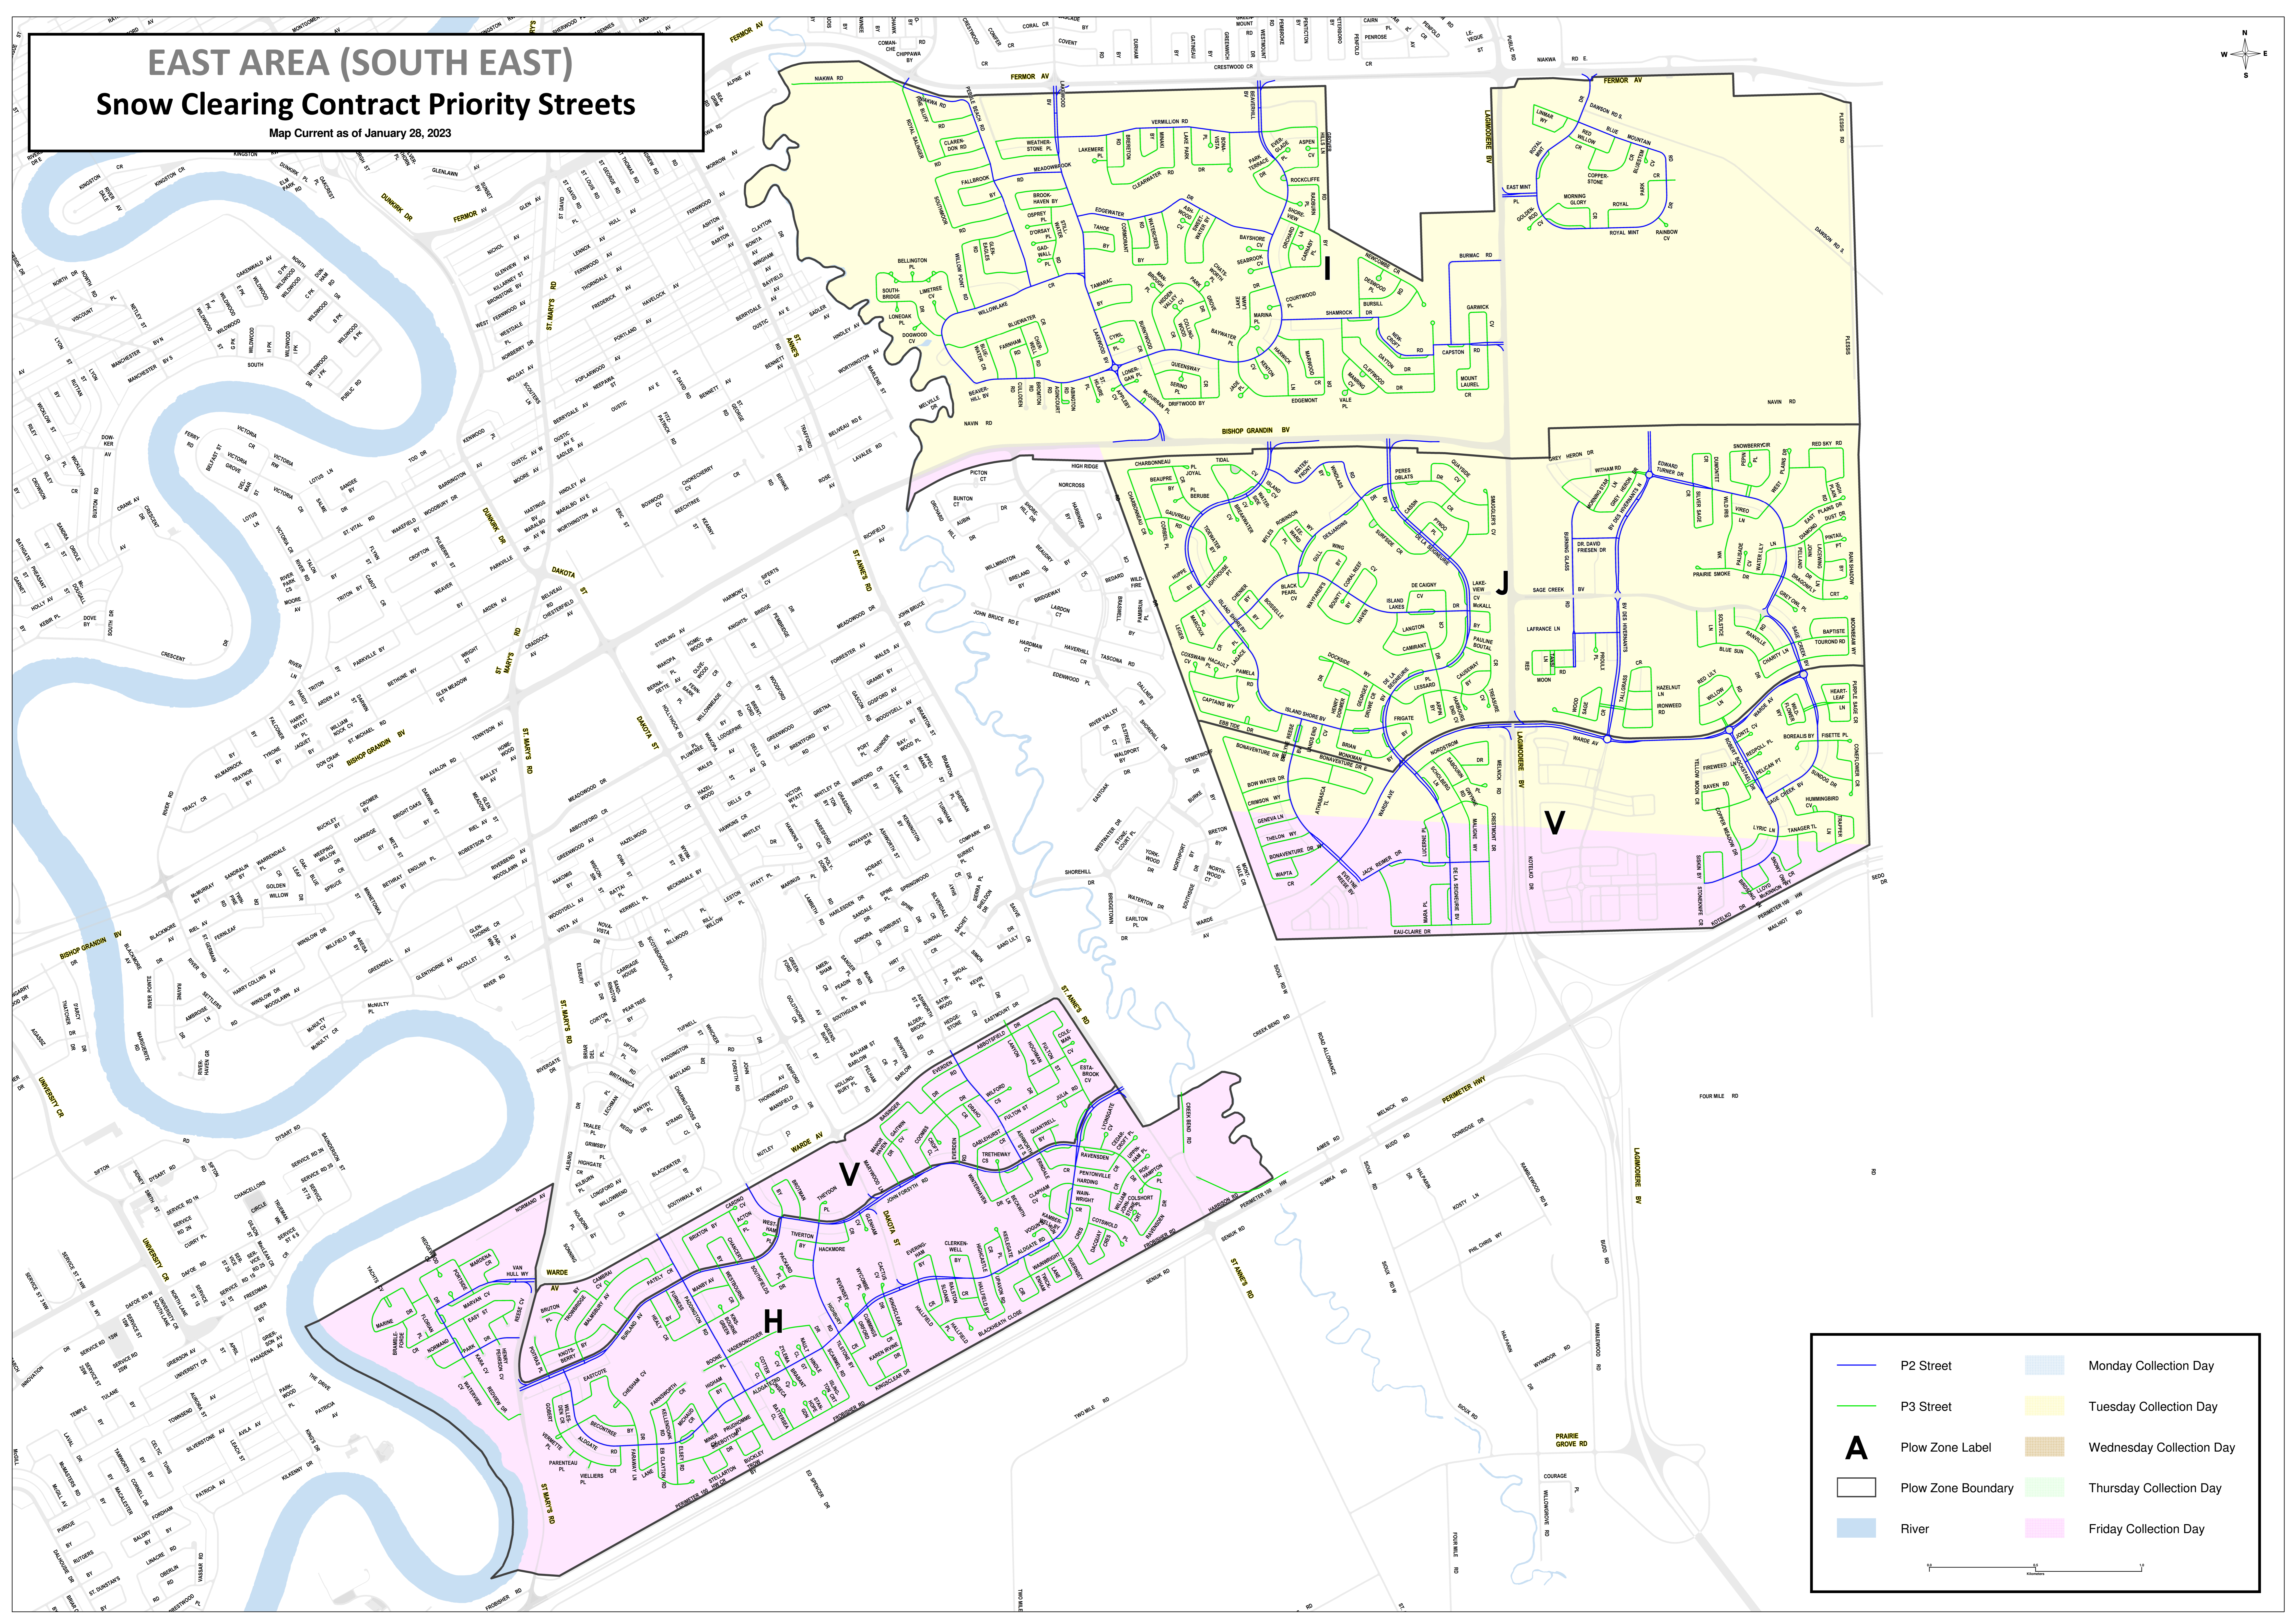

EAST AREA (SOUTH EAST)

Snow Clearing Contract Priority Streets

Map Current as of January 28, 2023

	P2 Street		Monday Collection Day
	P3 Street		Tuesday Collection Day
A	Plow Zone Label		Wednesday Collection Day
	Plow Zone Boundary		Thursday Collection Day
	River		Friday Collection Day