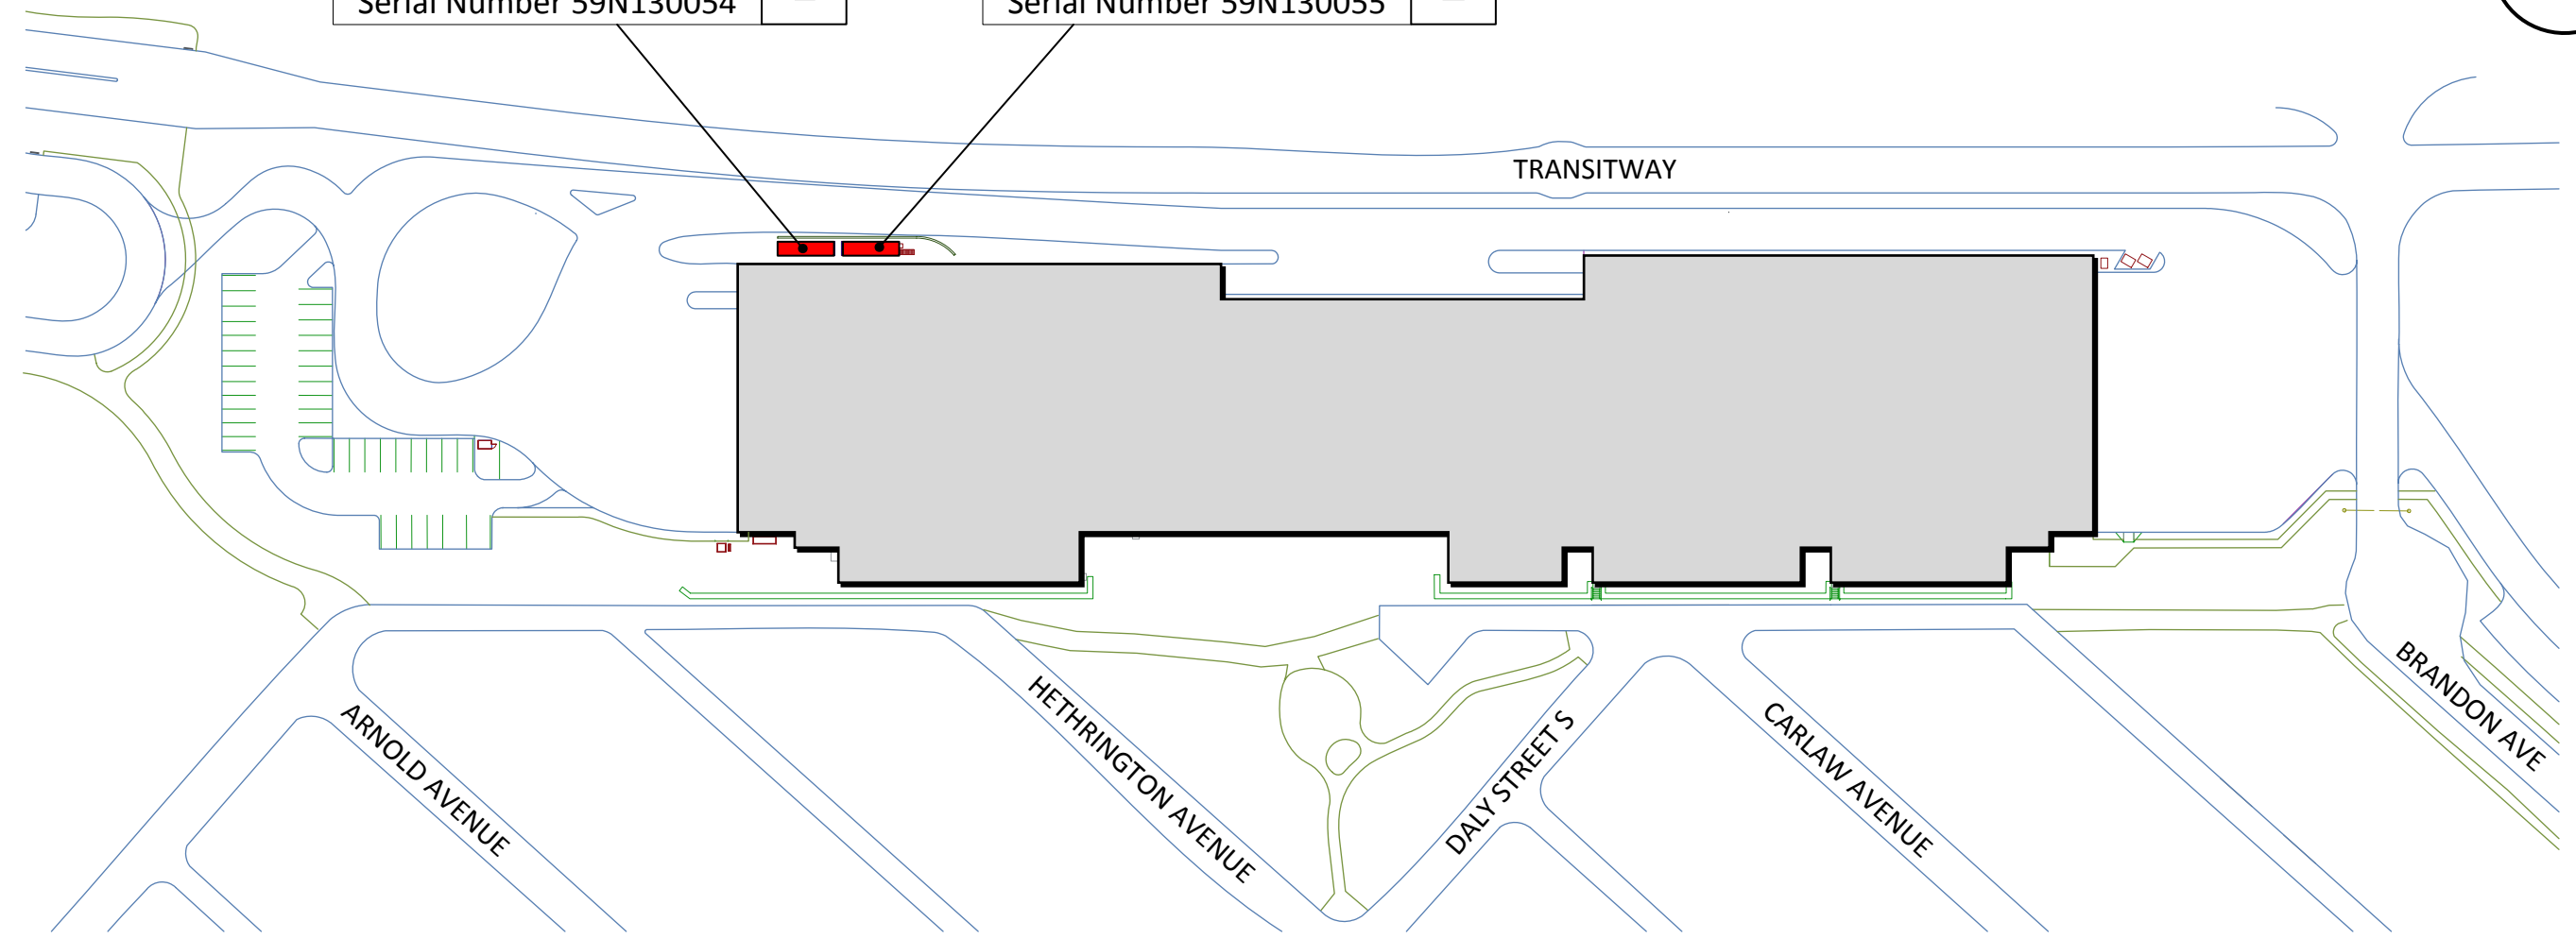

49,200 litre
Serial Number 59N130054 **1**

49,200 litre
Serial Number 59N130055 **2**

LEGEND

SCALE	N.T.S.	
DRAWN BY	TVD	DRAWING NO.
DATE	2015.10.22	SHEET NO. 1 of 1

CATEGORY	600 Brandon Avenue SITE PLAN VIEW	
DRAWING TITLE	913-2015_Drawing_0001_R0 SITE PLAN	