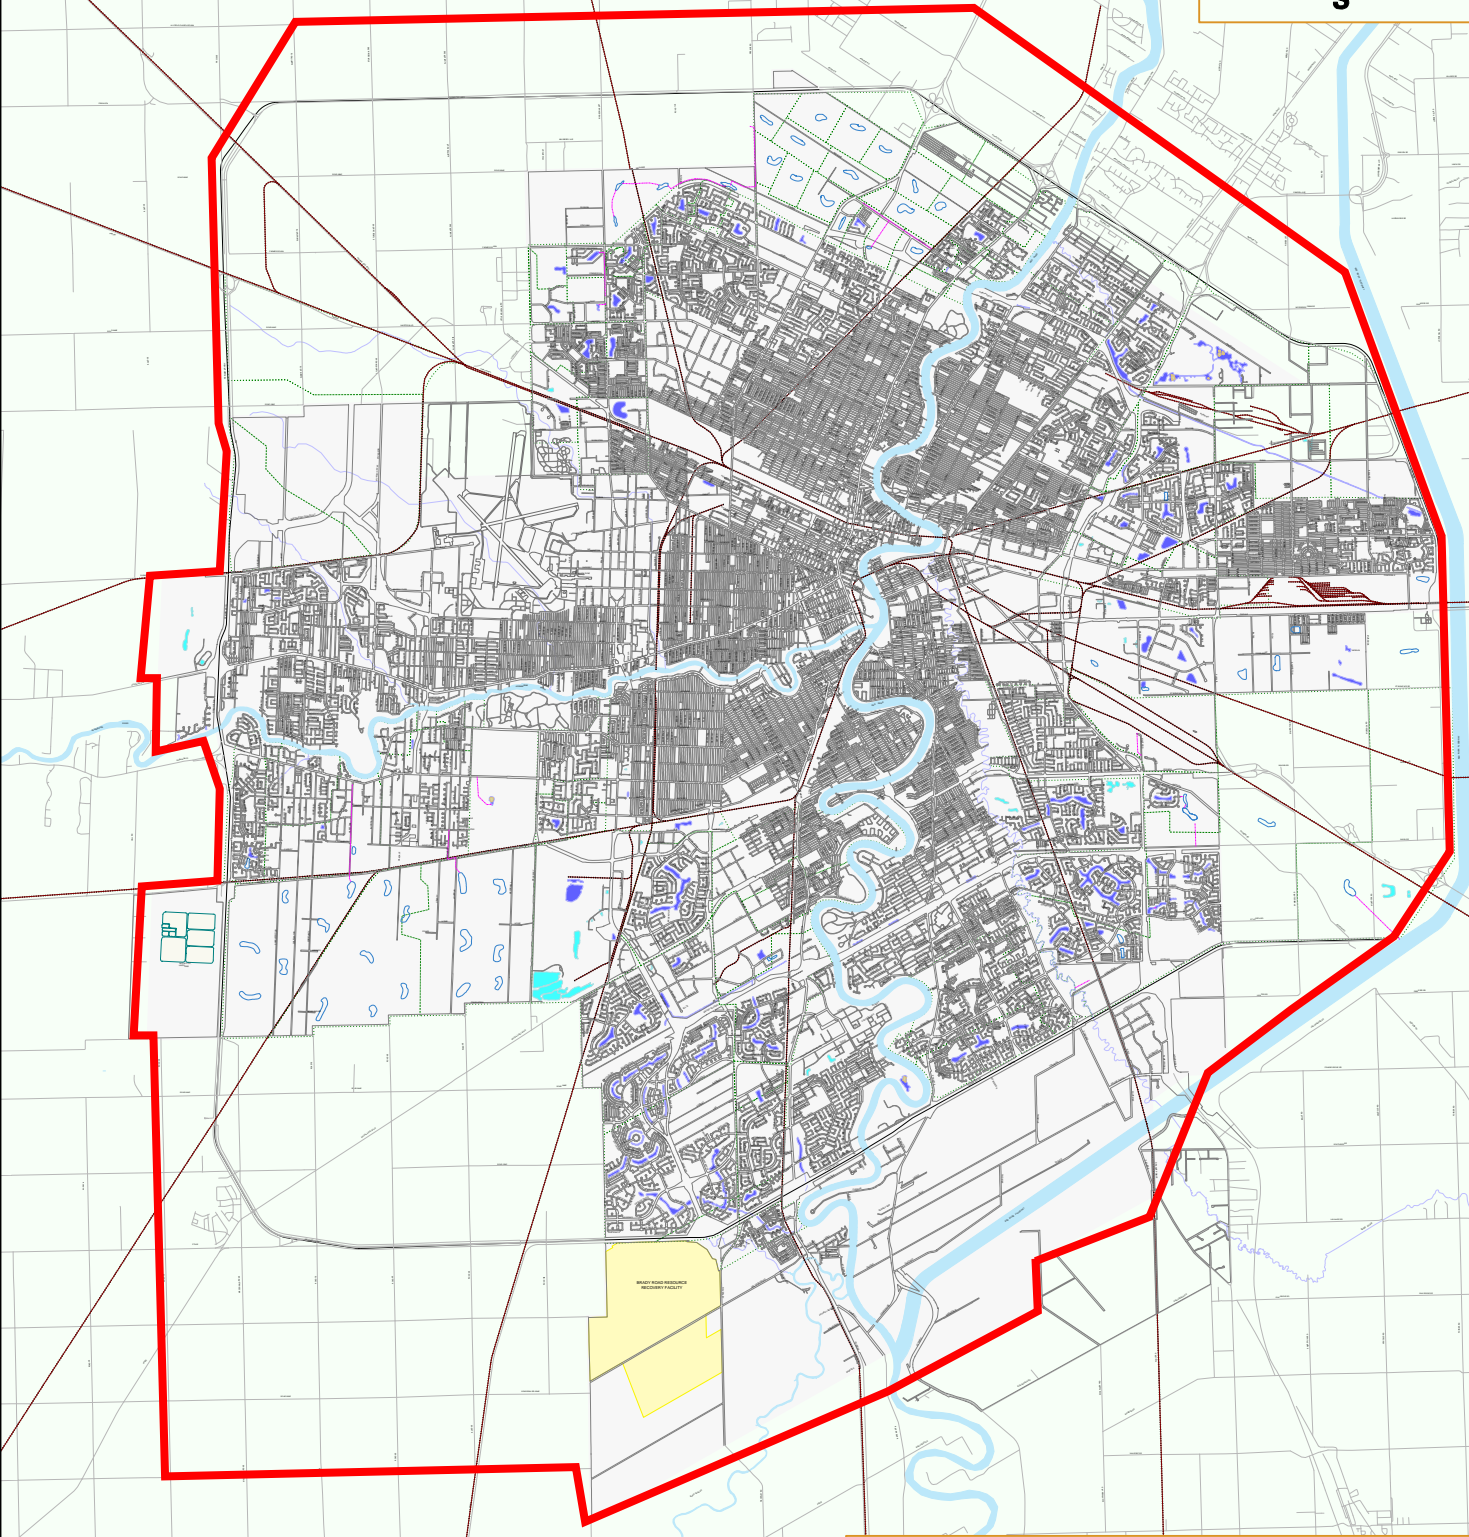

THE CITY OF WINNIPEG

**PROJECT AREA AND
LIDAR EXTENT**

Winnipeg
Water and Waste Department