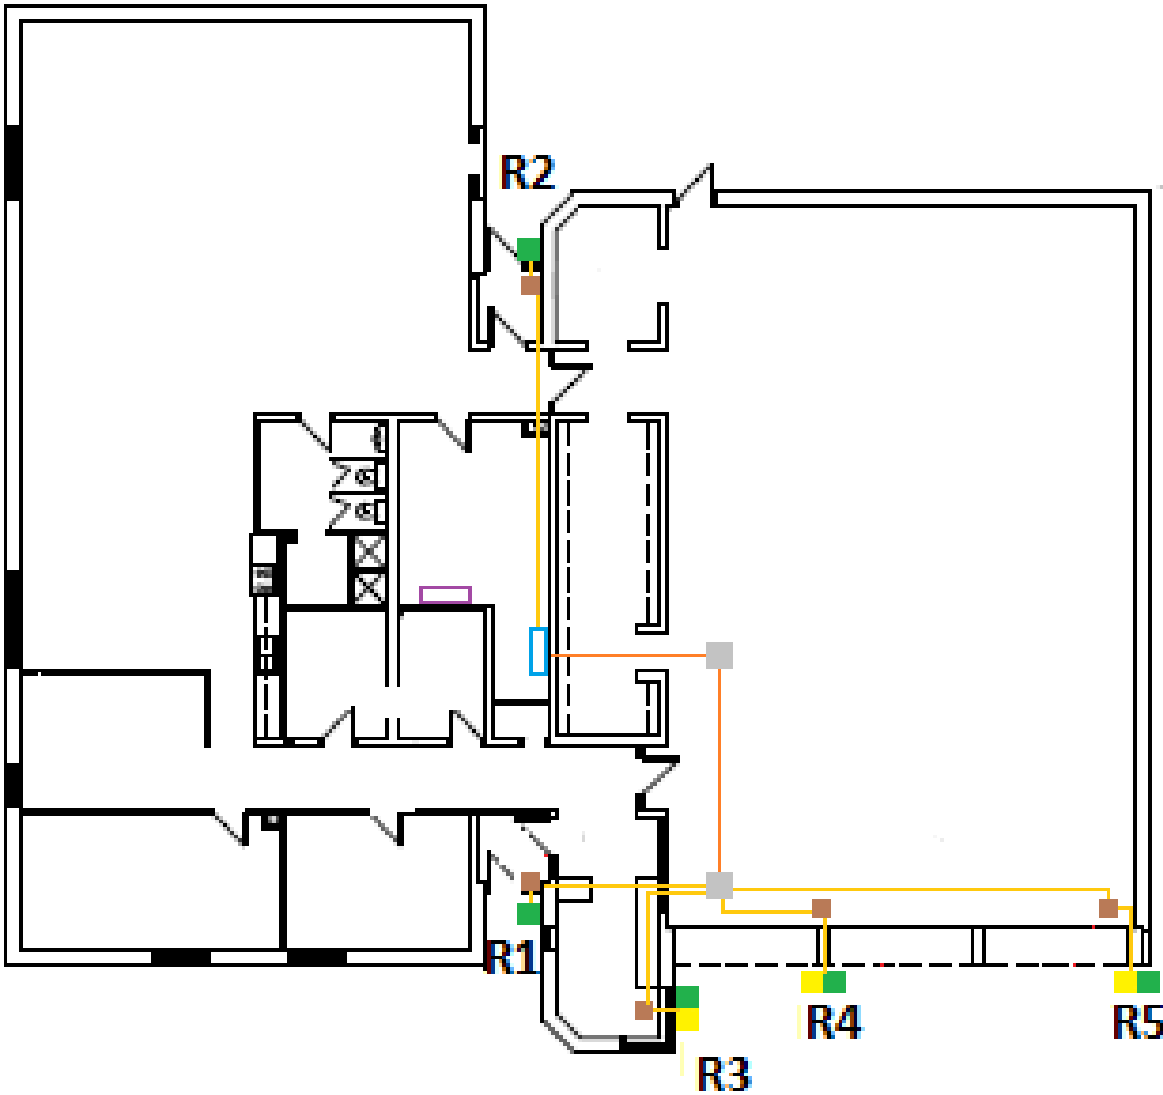

# A-24 Fire Station 24 1665 Rothesay Street

- 1-1/4" EMT
- 3/4" EMT
- 12"x12" Box
- 4"x4" Box
- Network Rack
- Card Reader
- Overhead Button
- Card Access Cab