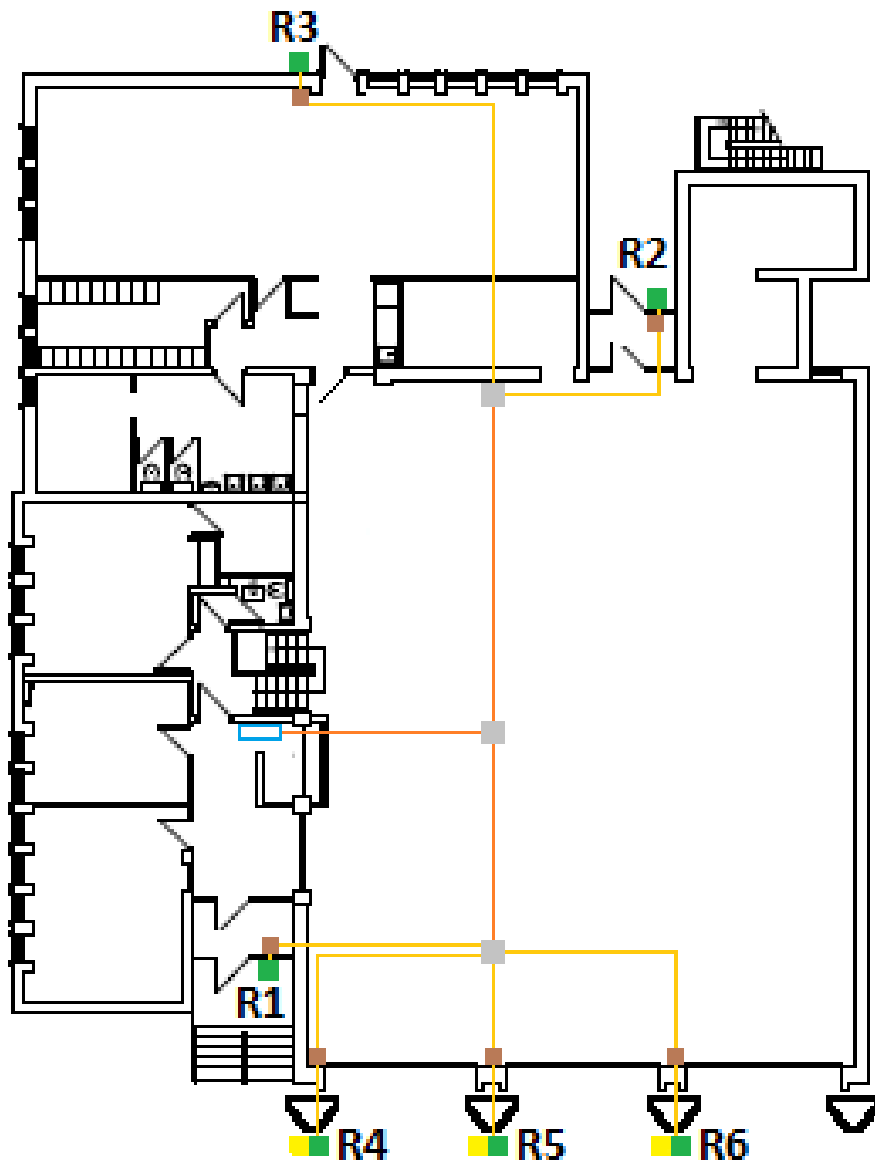

## 1001 McGregor Street

- 1-1/4" EMT
- 3/4" EMT
- 12"x12" Box
- 4"x4" Box
- Network Rack
- Card Reader
- Overhead Button
- Card Access Cab