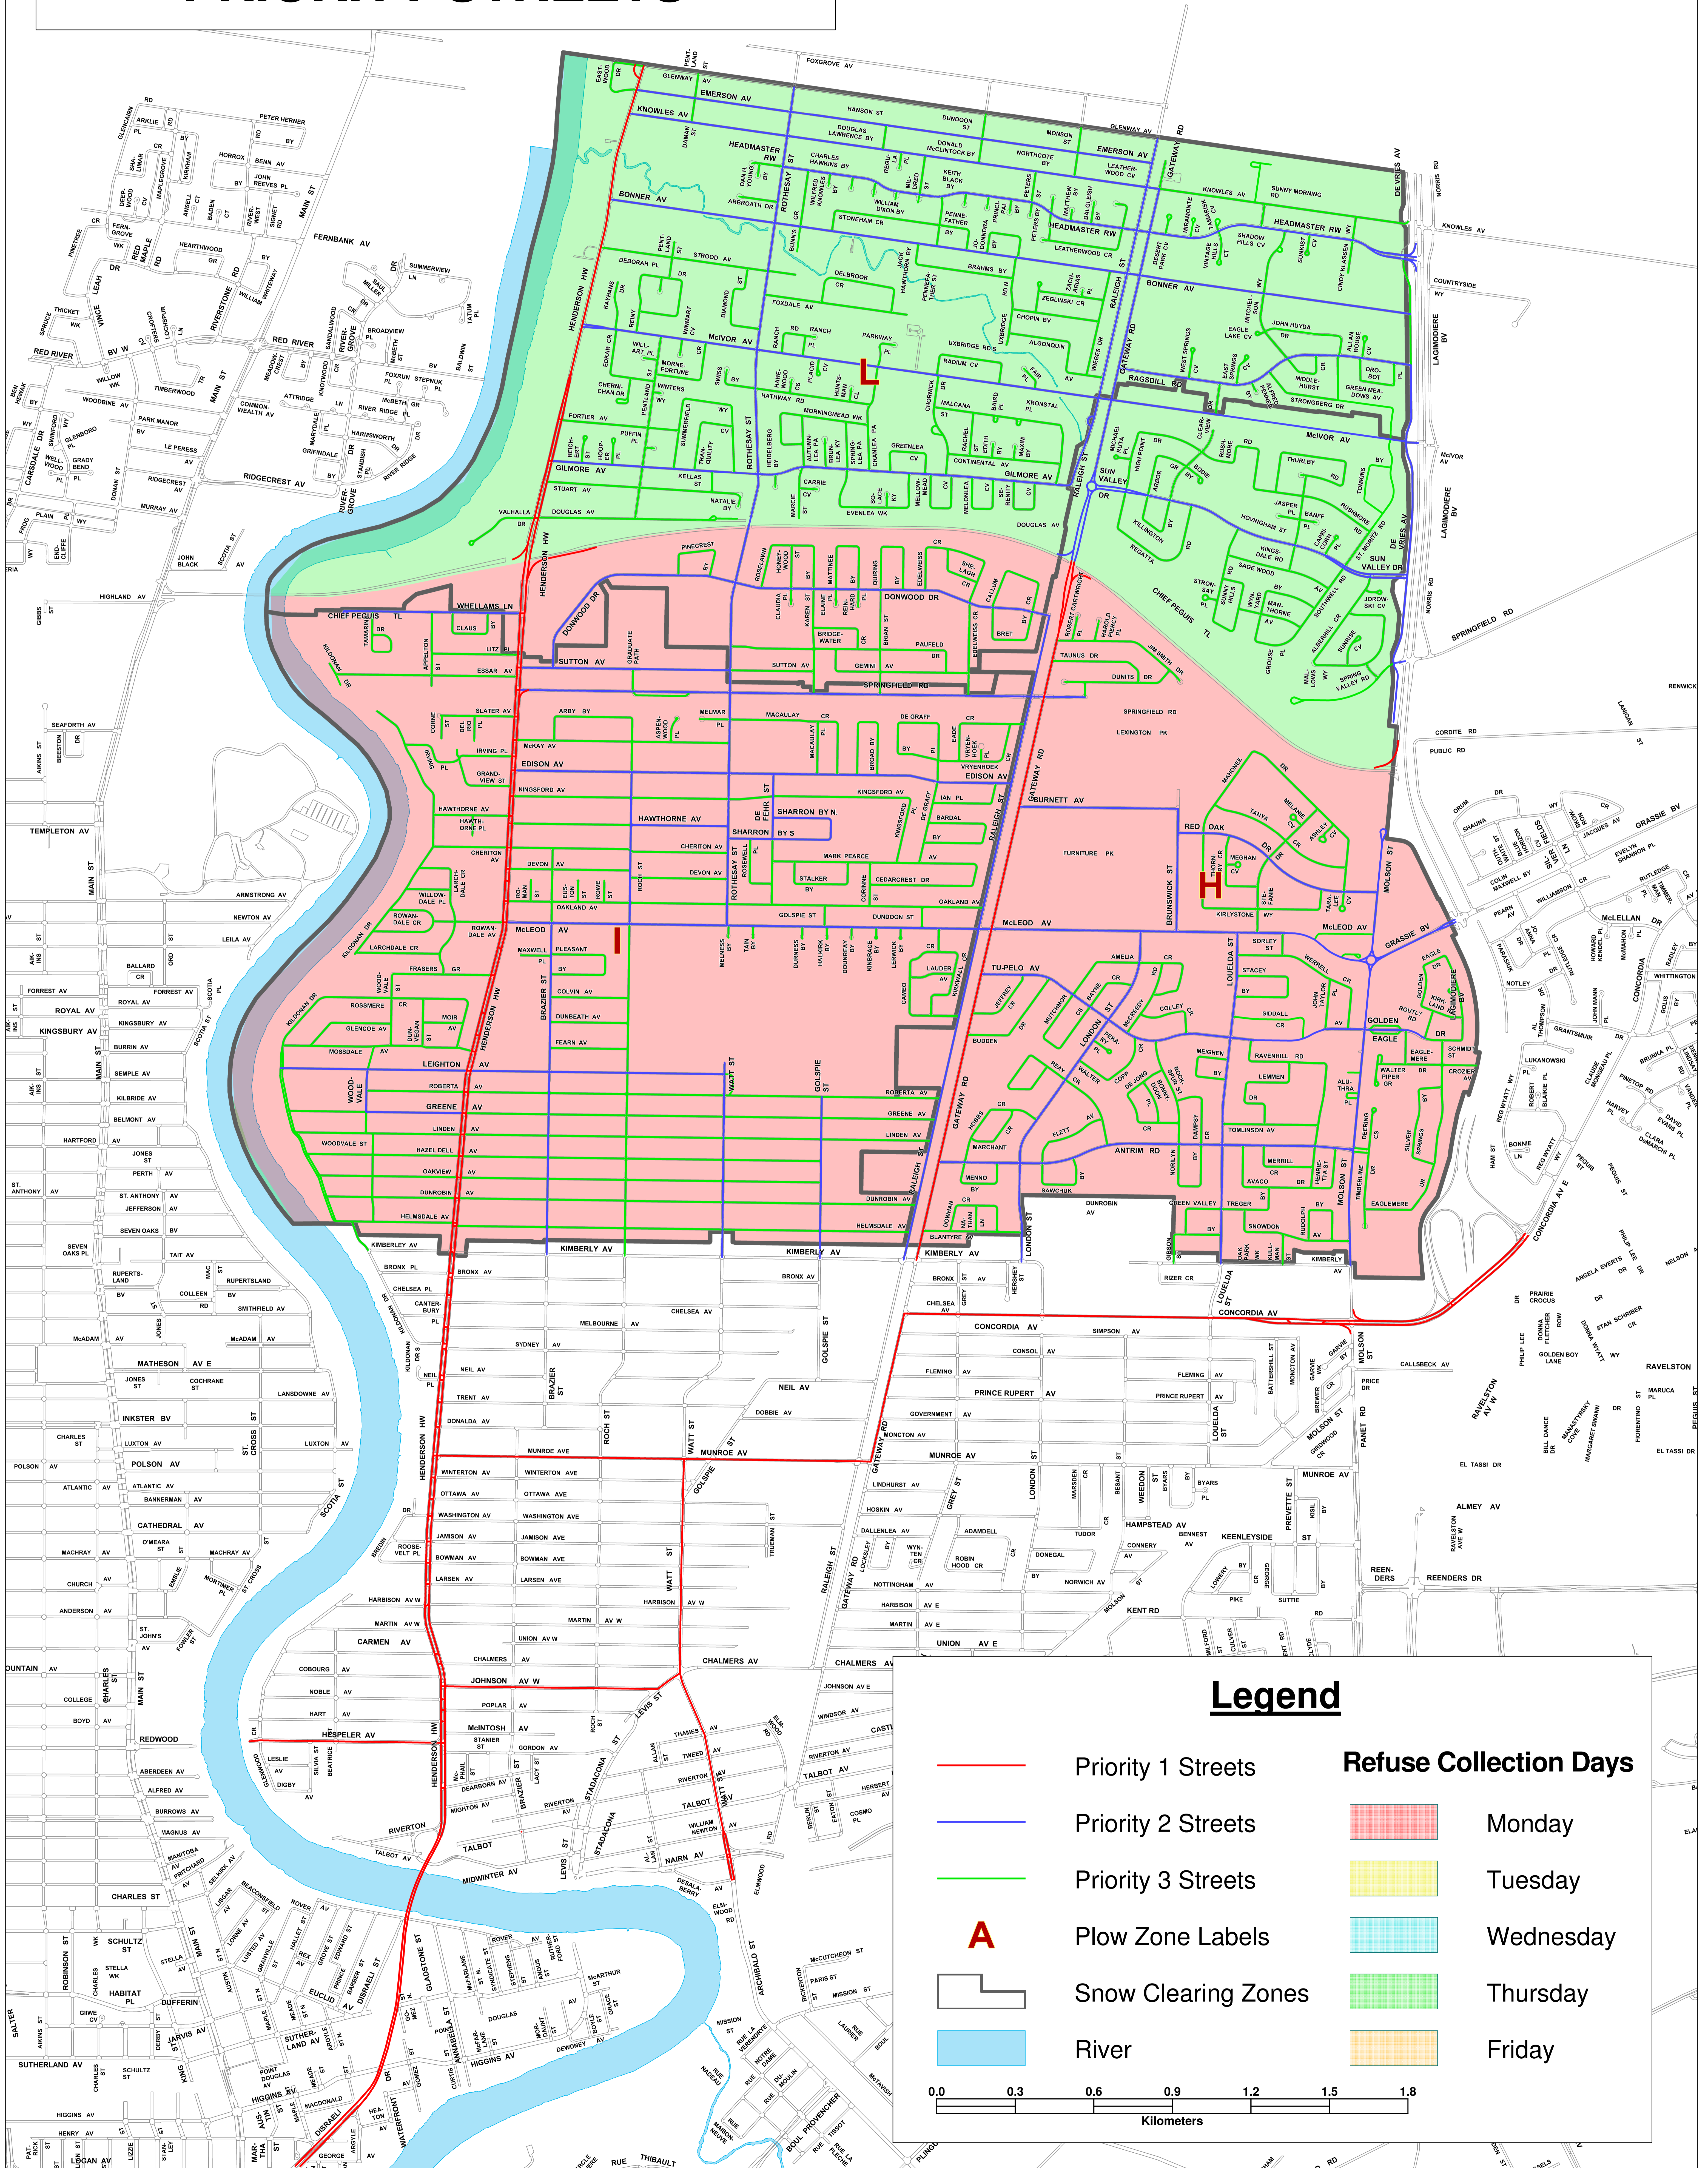

# EAST AREA (NORTH) SNOW CLEARING CONTRACT PRIORITY STREETS

## Legend

- Priority 1 Streets
  - Priority 2 Streets
  - Priority 3 Streets
  - A Plow Zone Labels
  - Snow Clearing Zones
  - River
- 
- ### Refuse Collection Days
- Monday
  - Tuesday
  - Wednesday
  - Thursday
  - Friday