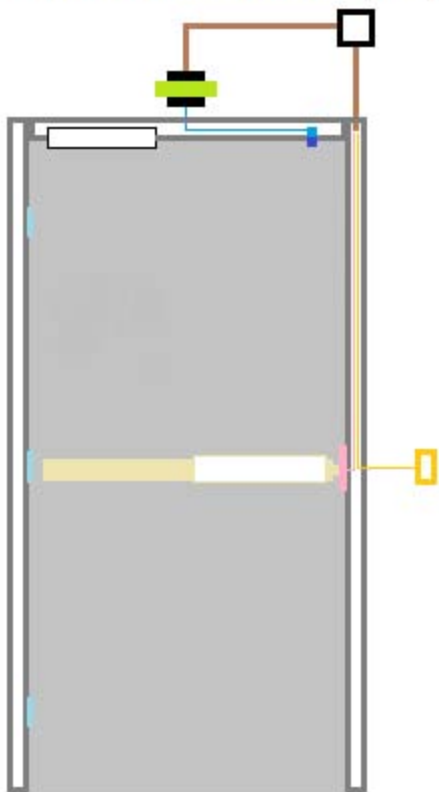

Door Layout with Pushbar (C-1)

Push Bar

Door Closer

Strike

Door Contact

Trex

Card Reader