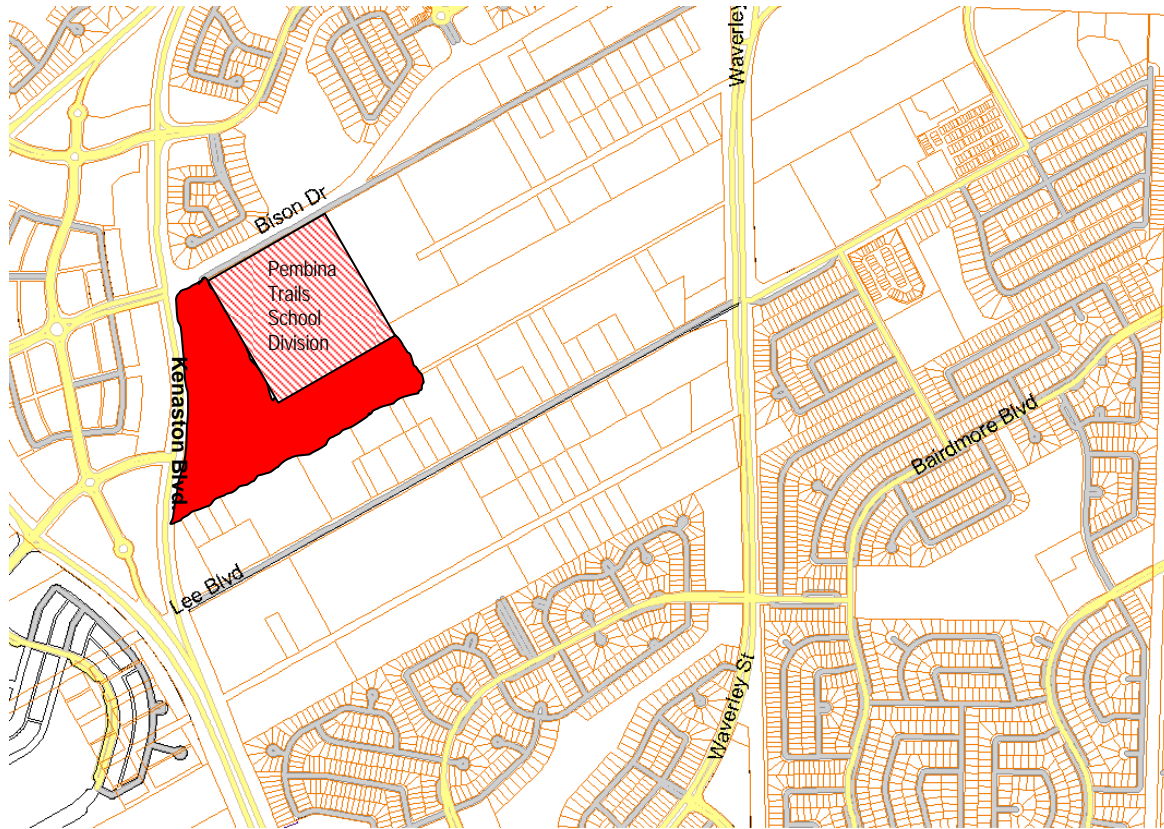

## APPENDIX A – STUDY AREA – “AREA B” WAVERLEY WEST

### Proposed Site of the South Winnipeg Recreation Campus

(City of Winnipeg portion ~33 acres; Pembina Trails School Division portion 25 acres)