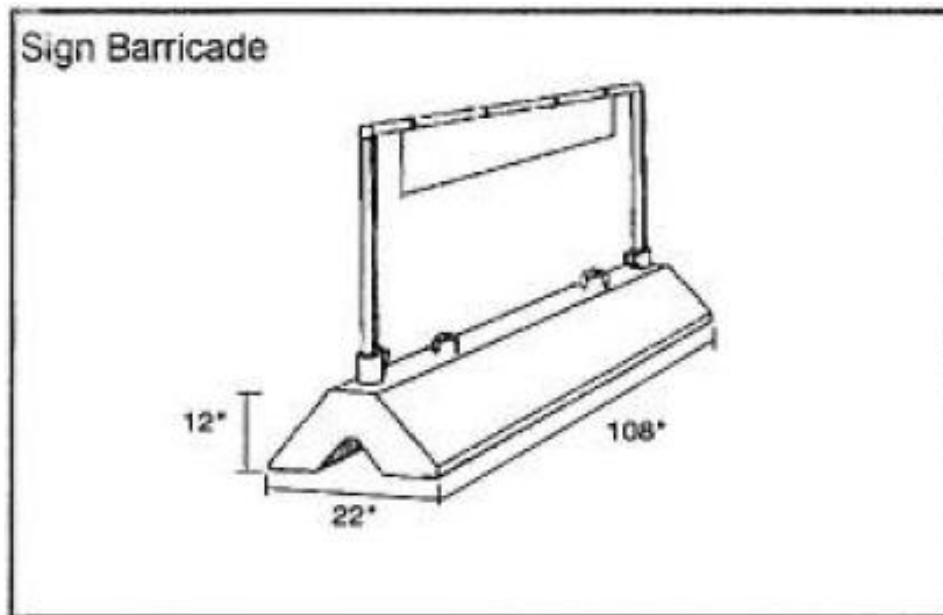

Barkman Item No.: I06468

Size			Weight (LBS)
Length	Width	Height	
108"	22"	12"	1426