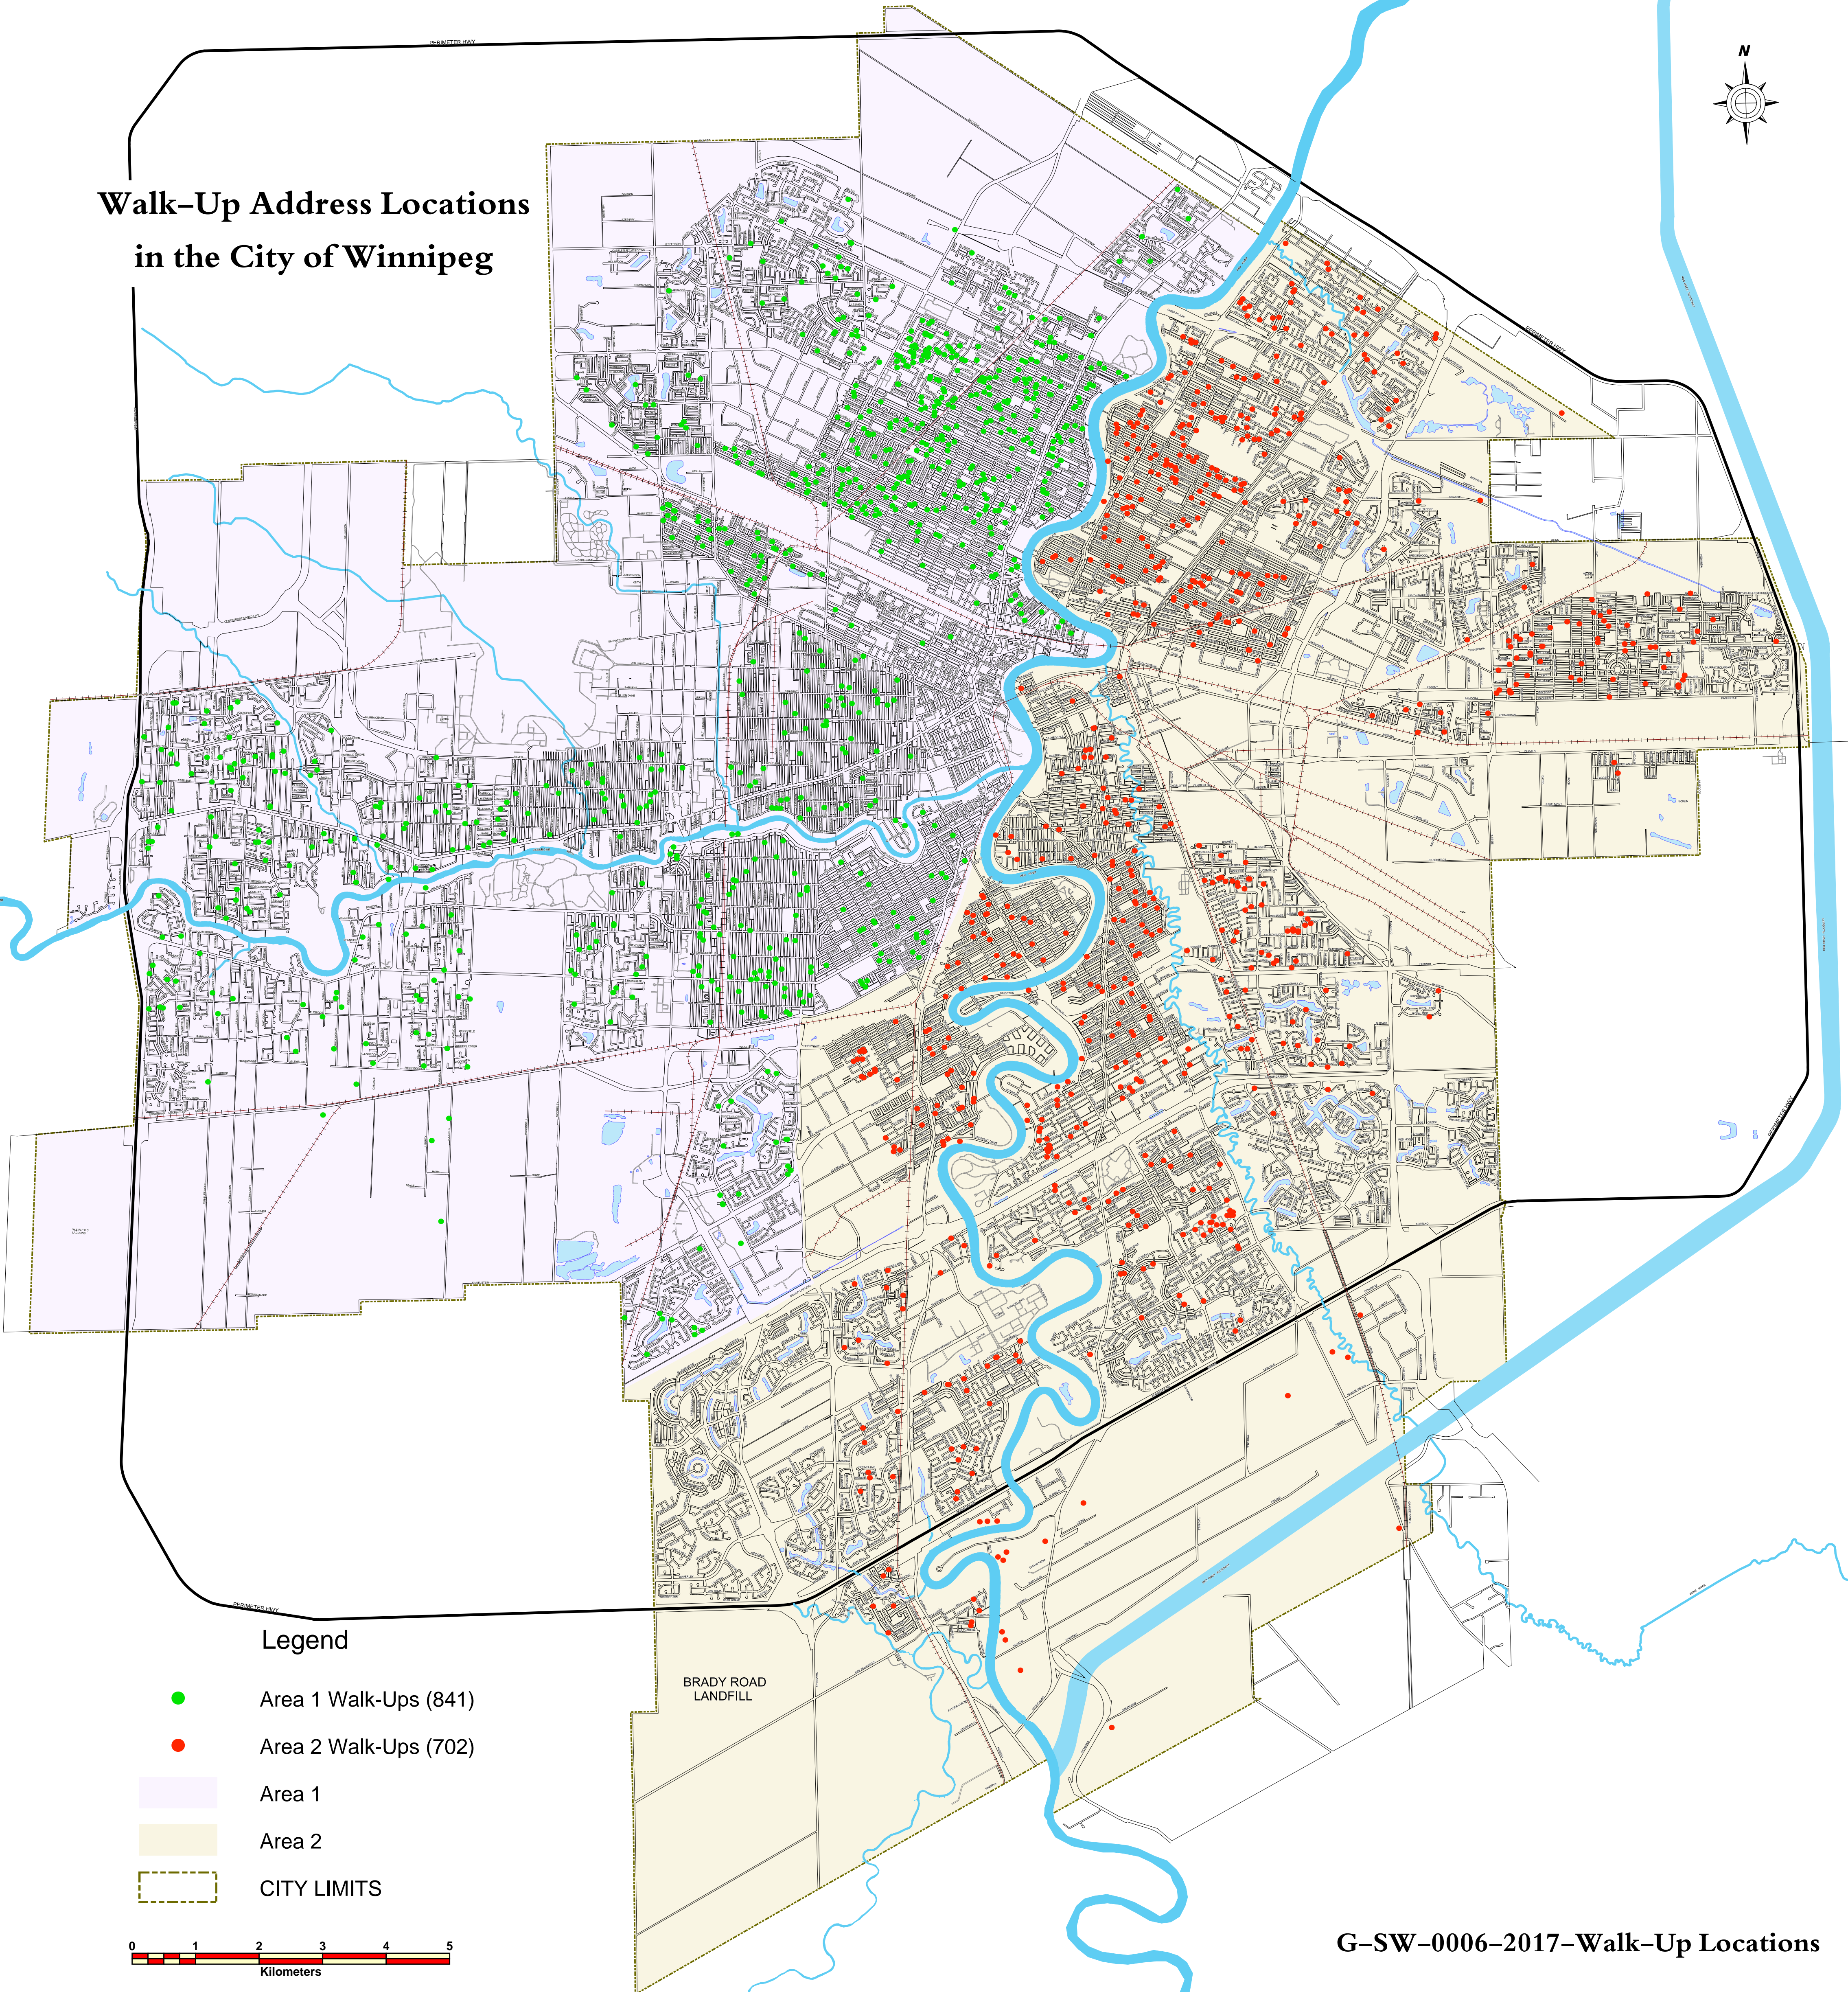

# Walk-Up Address Locations in the City of Winnipeg

## Legend

- Area 1 Walk-Ups (841)
- Area 2 Walk-Ups (702)
- Area 1
- Area 2
- CITY LIMITS