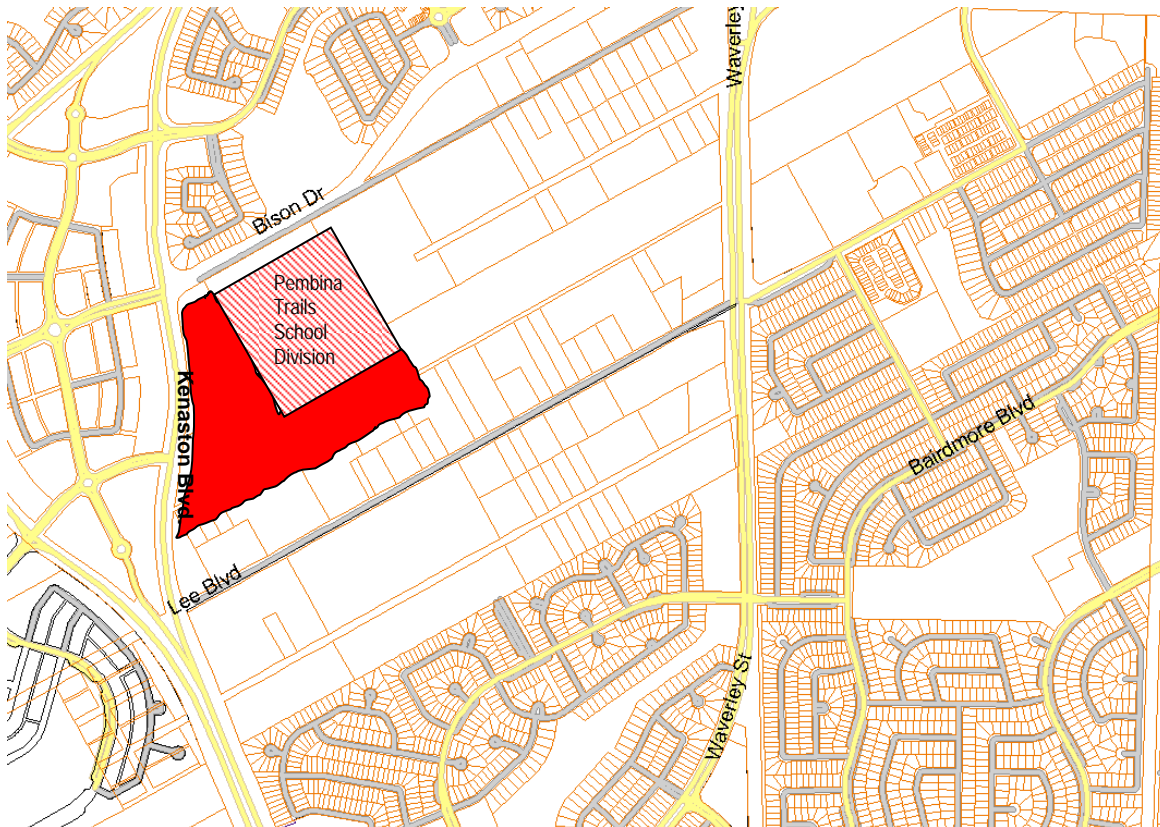

### APPENDIX A – STUDY AREA – “AREA B” WAVERLEY WEST

#### Proposed Site of the South Winnipeg Recreation Campus

(City of Winnipeg portion ~33 acres; Pembina Trails School Division portion 25 acres)