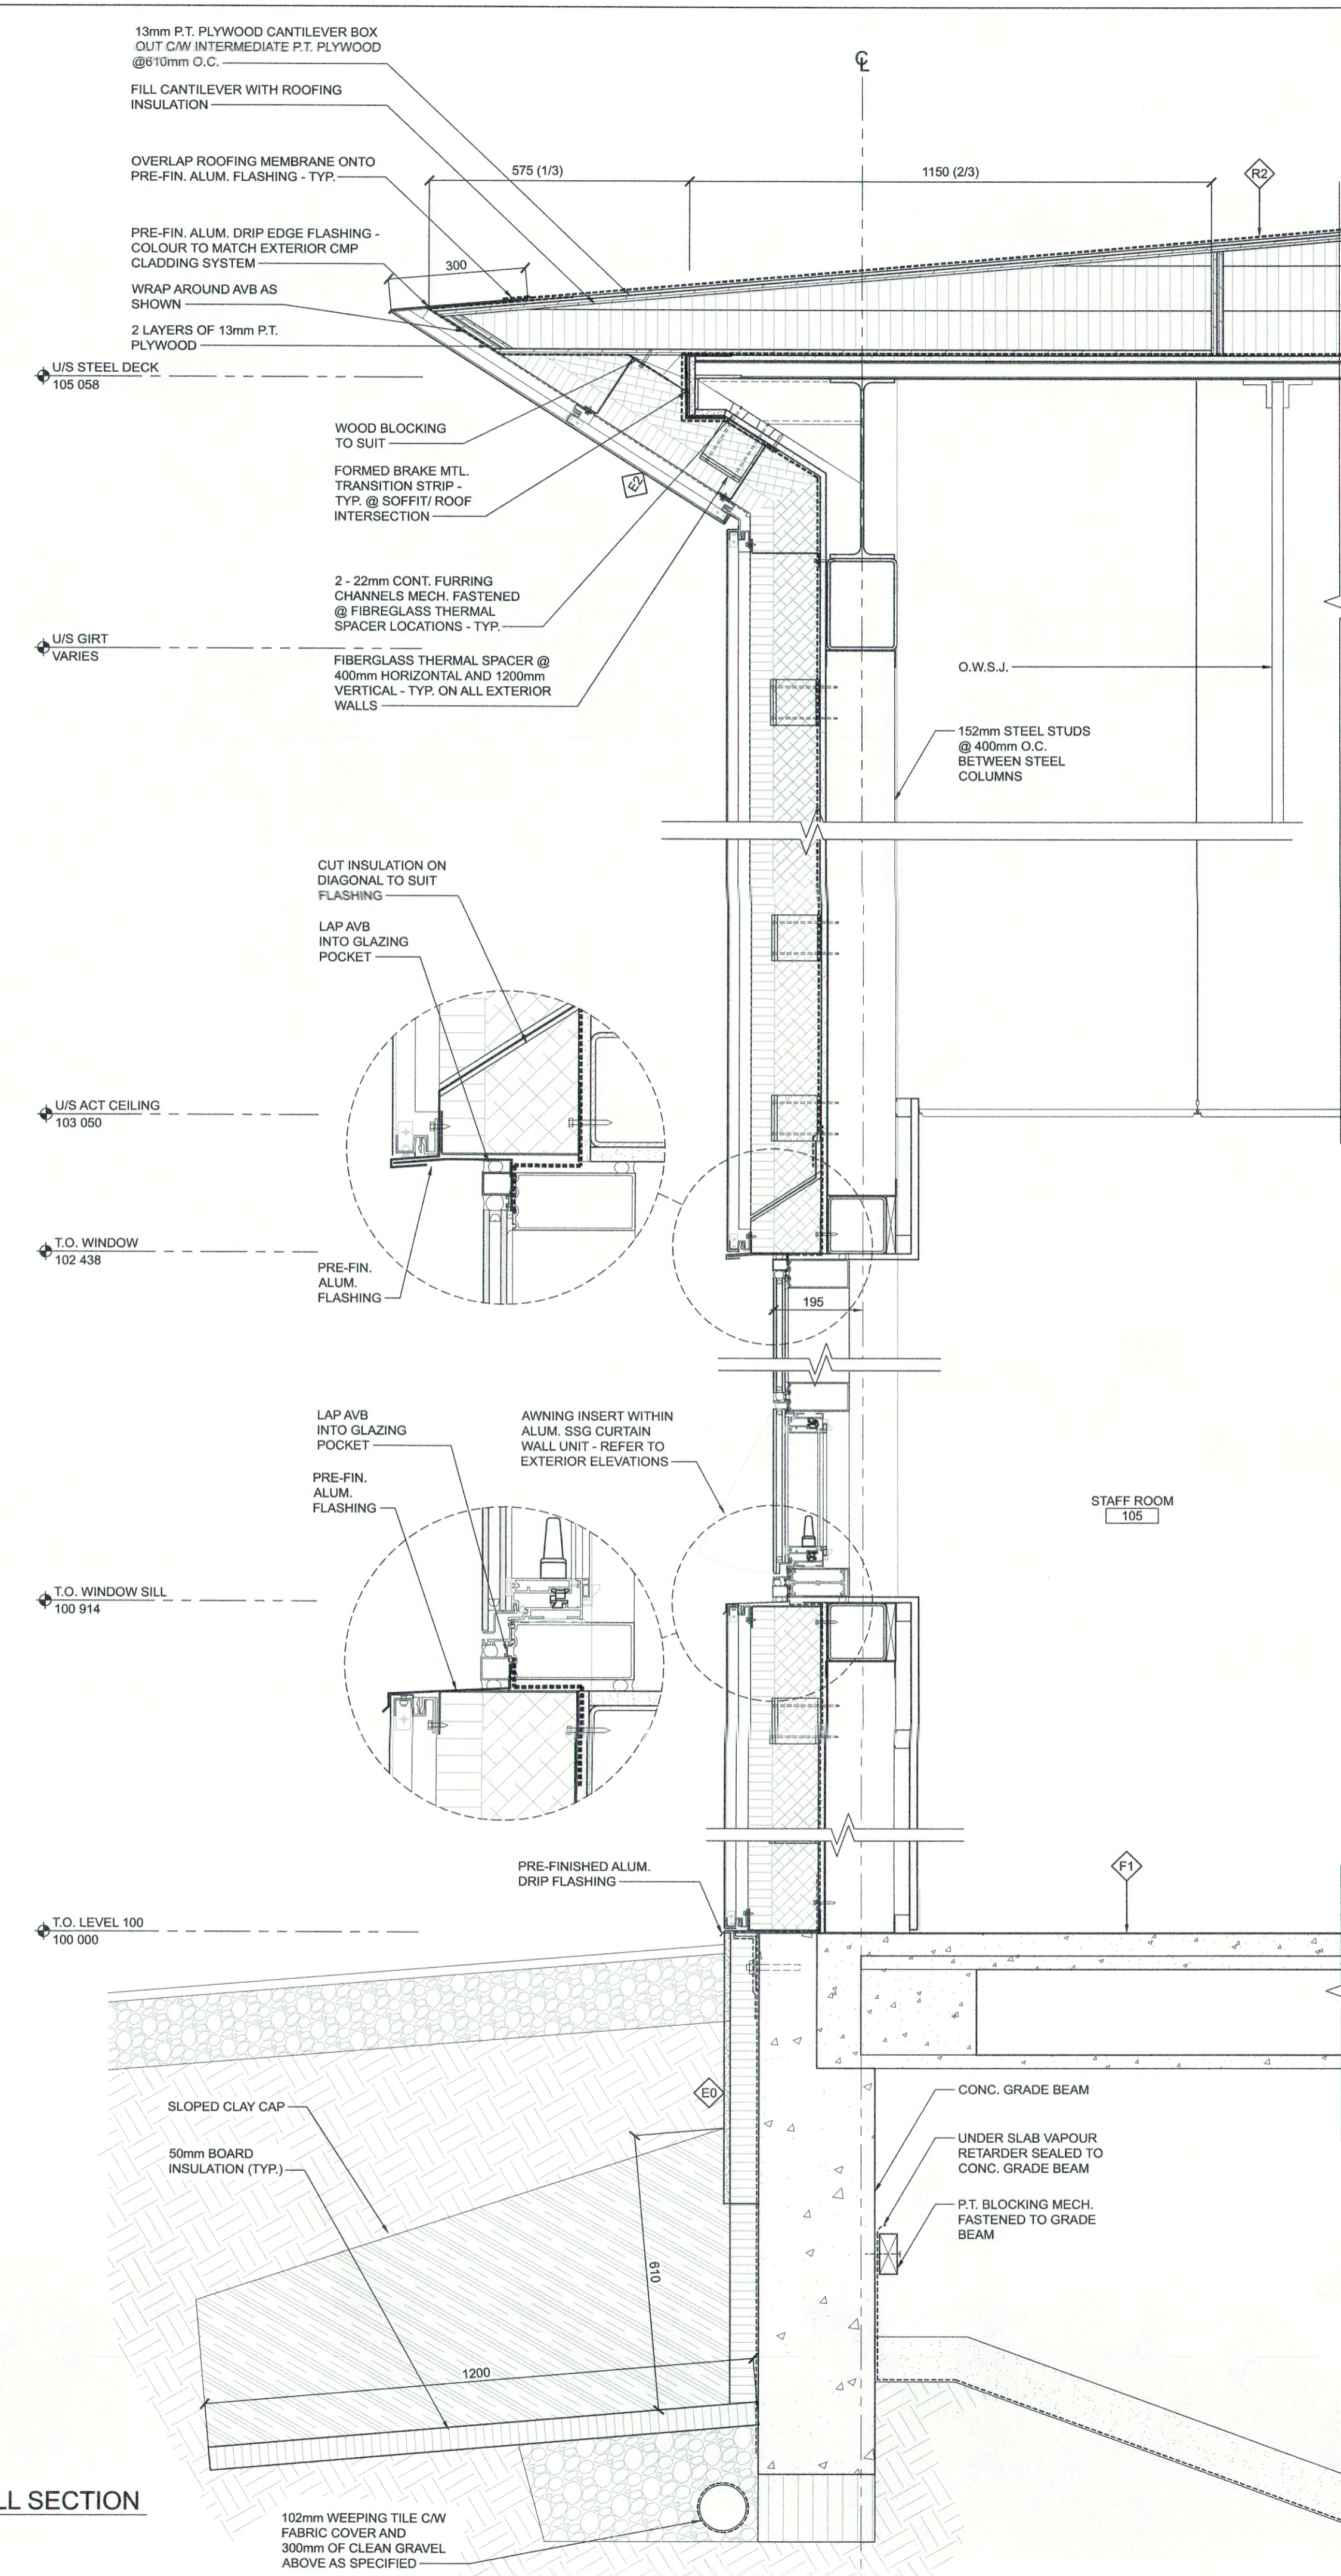

1 WALL SECTION
A-306 1:10

2 WALL SECTION
A-306 1:10

1	2017.02.17	ISSUED FOR CONSTRUCTION
No.	DATE	REVISION / ISSUANCE

Architect
Cibinel Architecture Ltd
560 ACADEMY ROAD, WINNIPEG, MB R3N 0E3

Project
TRANSCONA LIBRARY
1500 PLESSIS ROAD, WINNIPEG, MB

Sheet Title
WALL SECTIONS

Sheet No.
1487

Sheet
A-306