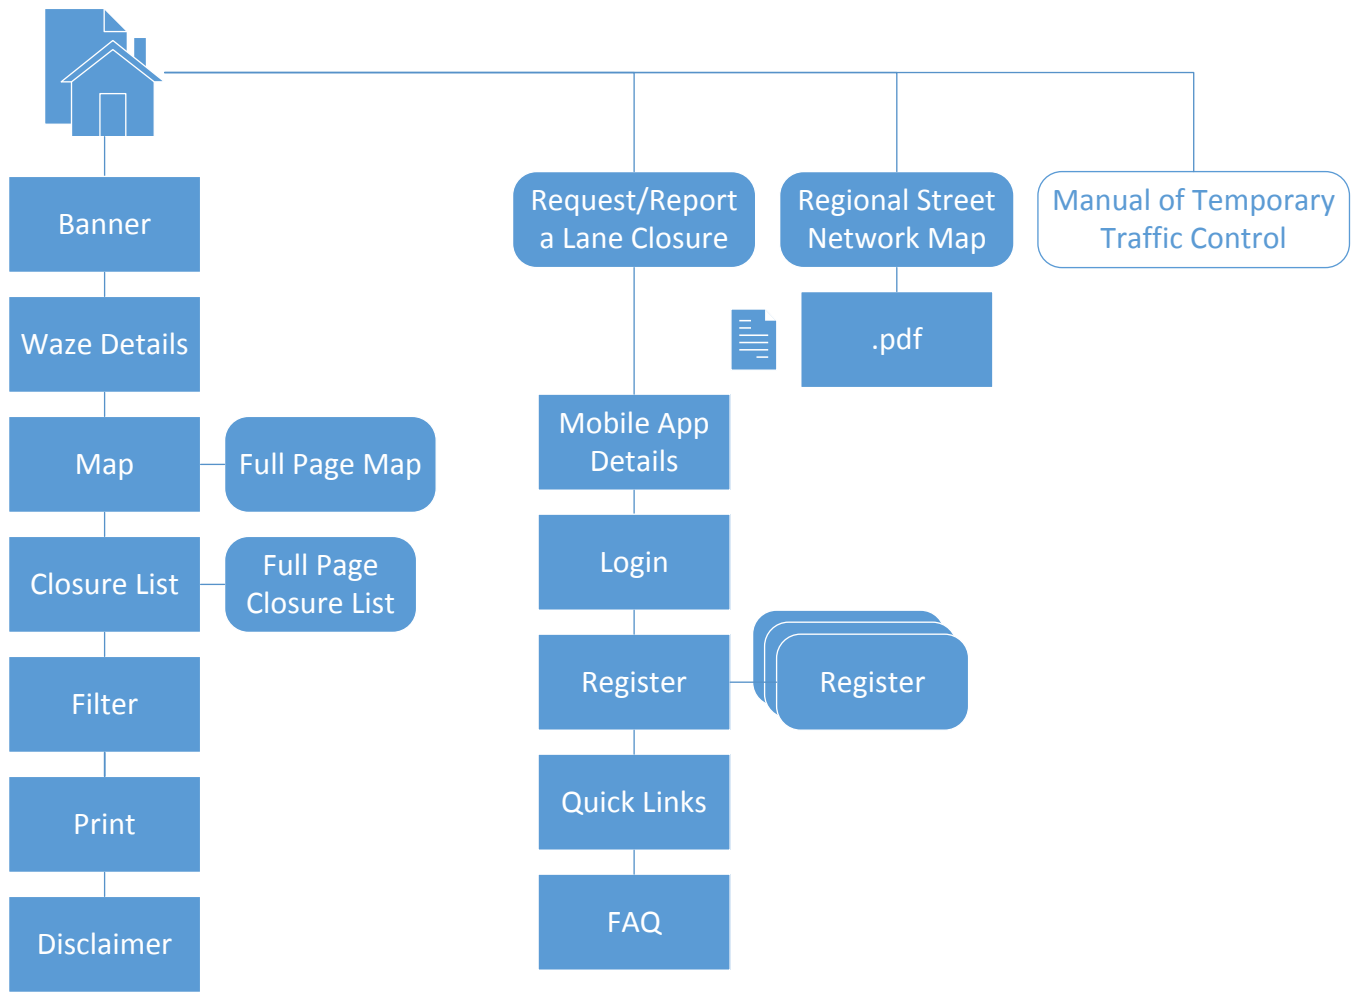

Home Page

Home

Page

Page group

Page
Element

Lane Closures Application – Public Website / outside login

Lane Closures Application – Public Website / Construction Agency User Administrator Login

Lane Closures Application – Public Website / User Administrator – Lane Closure Approver Login