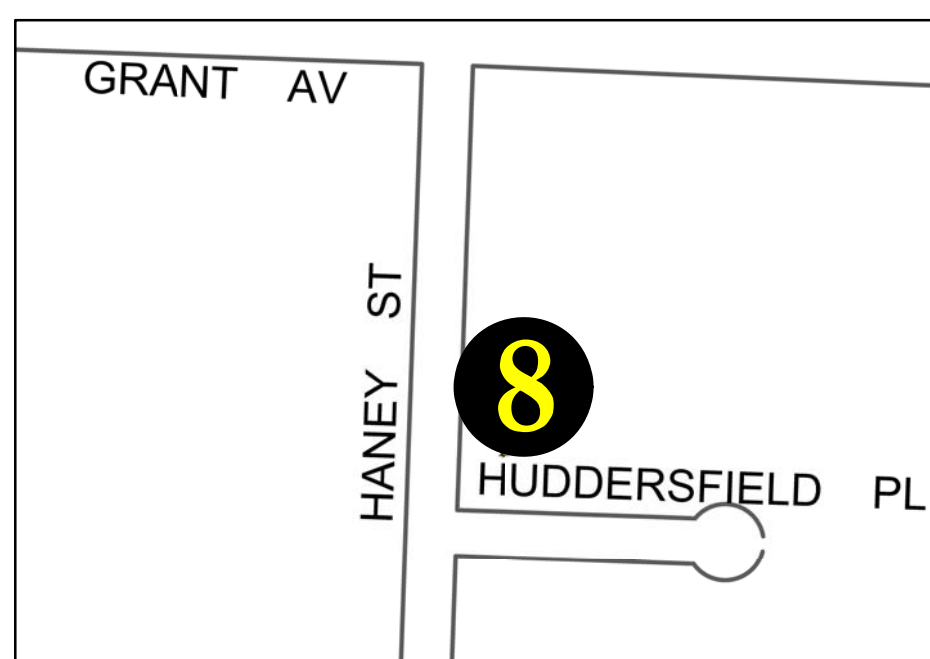

Christmas Tree Drop Off Depots

2. FIRE STATION No. 17
1501 Church Avenue at Sheppard Street
7:00am - 10:00pm

3. VIMY ARENA
255 Hamilton Avenue at Vimy Road
24 Hour Access

4. ST. JAMES CIVIC CENTRE
2055 Ness Avenue - Northwest Corner of Parking Lot
24 Hour Access

8. CHARLESWOOD CENTRE
3900 Grant Avenue - Southwest Corner of Safeway Parking Lot (Along Haney St.)
Access off Haney Street
24 Hour Access

9. WINNIPEG SOCCER COMPLEX
900 Waverley Street at Victor Lewis Drive
24 Hour Access

1. KILDONAN PARK
2015 Main Street - Rainbow Stage Parking Lot
7am - 10pm

5. KILCONA PARK
Lagimodiere Blvd and McIvor Ave
-In Dog Walk Park Parking Lot
7:30am - 10:00pm

6. WHITTIER PARK
Northeast corner of Rue Darveau and Ave Tache
(access from back lane)
24 Hour Access

7. PANET ROAD RECYCLING DEPOT *NEW
429 Panet Road (at Mission Street)
24 hour Access

10. ST. VITAL PARK
190 River Road - South Parking Lot
8:00am - 10:00pm

11. KING'S PARK
198 King's Drive - South Parking Lot
8:00am - 10:00pm