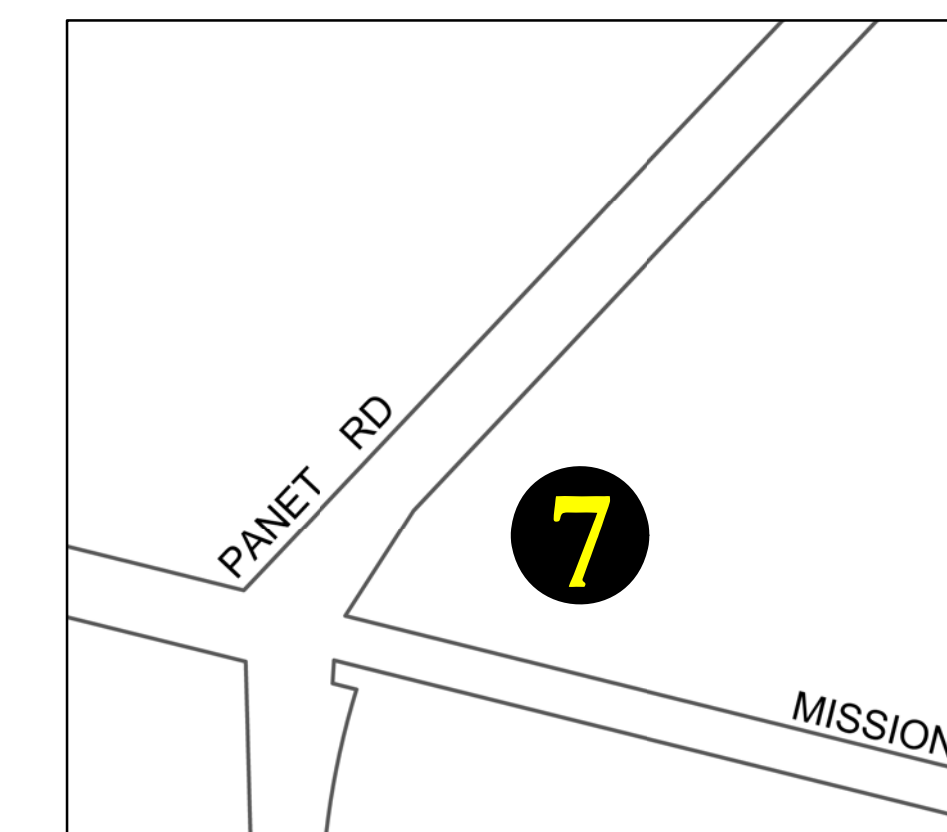

Christmas Tree Drop Off Depots

2. FIRE STATION No. 17
1501 Church Avenue at Sheppard Street
7:00am - 10:00pm

3. VIMY ARENA
255 Hamilton Avenue at Vimy Road
24 Hour Access

4. ST. JAMES CIVIC CENTRE
2055 Ness Avenue - Northwest Corner of Parking Lot
24 Hour Access

8. CHARLESWOOD CENTRE
3900 Grant Avenue - Southwest Corner of Safeway Parking Lot (Along Haney St.)
Access off Haney Street
24 Hour Access

9. WINNIPEG SOCCER COMPLEX
900 Waverley Street at Victor Lewis Drive
24 Hour Access

1. KILDONAN PARK
2015 Main Street - Rainbow Stage Parking Lot
7am - 10pm

5. KILCONA PARK
Lagimodiere Blvd and McIvor Ave
-In Dog Walk Park Parking Lot
7:30am - 10:00pm

6. WHITTIER PARK
Northeast corner of Rue Darveau and Ave Tache
(access from back lane)
24 Hour Access

7. PANET ROAD RECYCLING DEPOT *NEW
429 Panet Road (at Mission Street)
24 hour Access

10. ST. VITAL PARK
190 River Road - South Parking Lot
8:00am - 10:00pm

11. KING'S PARK
198 King's Drive - South Parking Lot
8:00am - 10:00pm