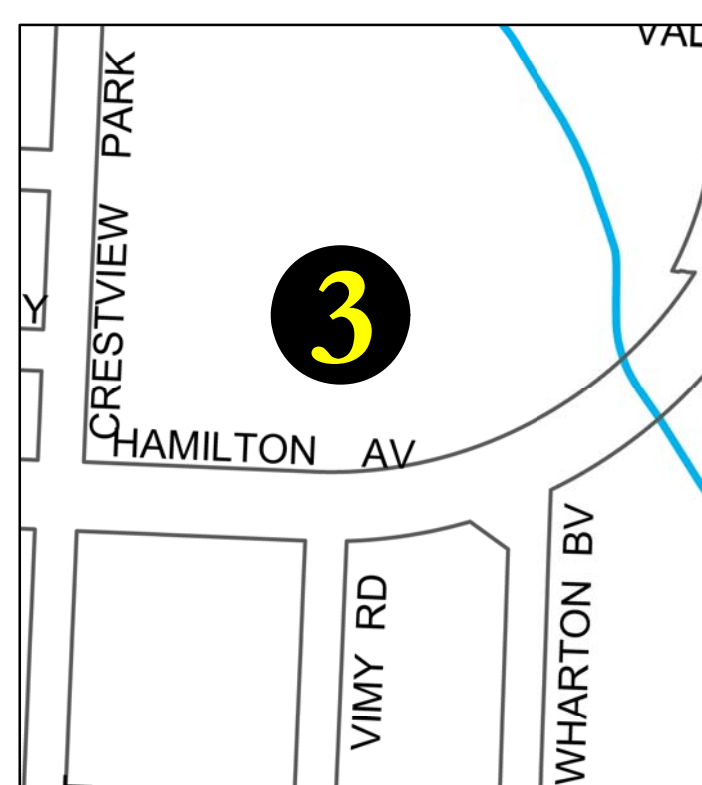

Christmas Tree Drop Off Depots

2. FIRE STATION No. 17
1501 Church Avenue at Sheppard Street
7:00am - 10:00pm

3. VIMY ARENA
255 Hamilton Avenue at Vimy Road
24 Hour Access

4. ST. JAMES CIVIC CENTRE
2055 Ness Avenue - Northwest Corner of Parking Lot
24 Hour Access

8. CHARLESWOOD CENTRE
3900 Grant Avenue - Southwest Corner of Safeway Parking Lot (Along Haney St.)
Access off Haney Street
24 Hour Access

9. WINNIPEG SOCCER COMPLEX
900 Waverley Street at Victor Lewis Drive
24 Hour Access

1. KILDONAN PARK
2015 Main Street - Rainbow Stage Parking Lot
7am - 10pm

5. KILCONA PARK
Lagimodiere Blvd and McIvor Ave
-In Dog Walk Park Parking Lot
7:30am - 10:00pm

6. WHITTIER PARK
Northeast corner of Rue Darveau and Ave Tache
(access from back lane)
24 Hour Access

7. PANET ROAD RECYCLING DEPOT *NEW
429 Panet Road (at Mission Street)
24 hour Access

10. ST. VITAL PARK
190 River Road - South Parking Lot
8:00am - 10:00pm

11. KING'S PARK
198 King's Drive - South Parking Lot
8:00am - 10:00pm