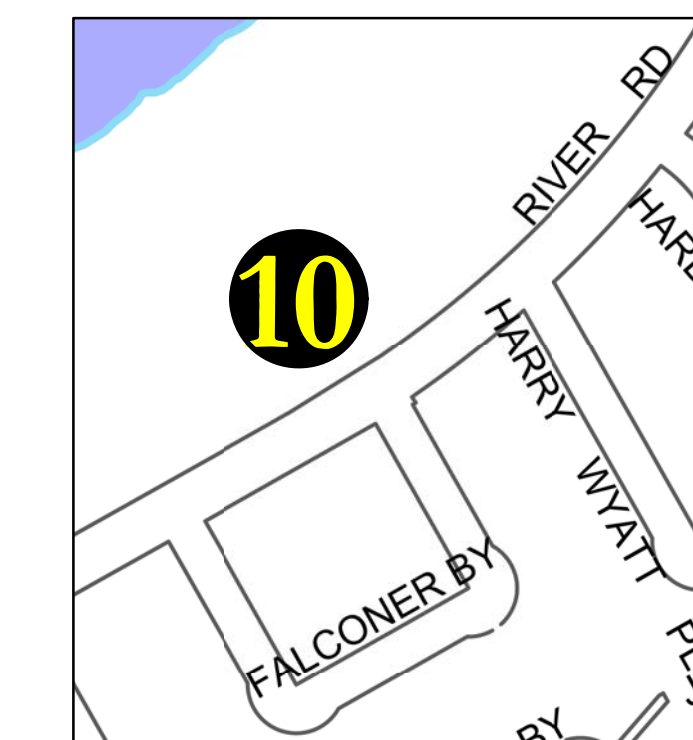

Christmas Tree Drop Off Depots

2. FIRE STATION No. 17
1501 Church Avenue at Sheppard Street
7:00am - 10:00pm

3. VIMY ARENA
255 Hamilton Avenue at Vimy Road
24 Hour Access

4. ST. JAMES CIVIC CENTRE
2055 Ness Avenue - Northwest Corner of Parking Lot
24 Hour Access

8. CHARLESWOOD CENTRE
3900 Grant Avenue - Southwest Corner of Safeway Parking Lot (Along Haney St.)
Access off Haney Street
24 Hour Access

9. WINNIPEG SOCCER COMPLEX
900 Waverley Street at Victor Lewis Drive
24 Hour Access

1. KILDONAN PARK
2015 Main Street - Rainbow Stage Parking Lot
7am - 10pm

5. KILCONA PARK
Lagimodiere Blvd and McIvor Ave
-In Dog Walk Park Parking Lot
7:30am - 10:00pm

6. WHITTIER PARK
Northeast corner of Rue Darveau and Ave Tache
(access from back lane)
24 Hour Access

7. PANET ROAD RECYCLING DEPOT *NEW
429 Panet Road (at Mission Street)
24 hour Access

10. ST. VITAL PARK
190 River Road - South Parking Lot
8:00am - 10:00pm

11. KING'S PARK
198 King's Drive - South Parking Lot
8:00am - 10:00pm