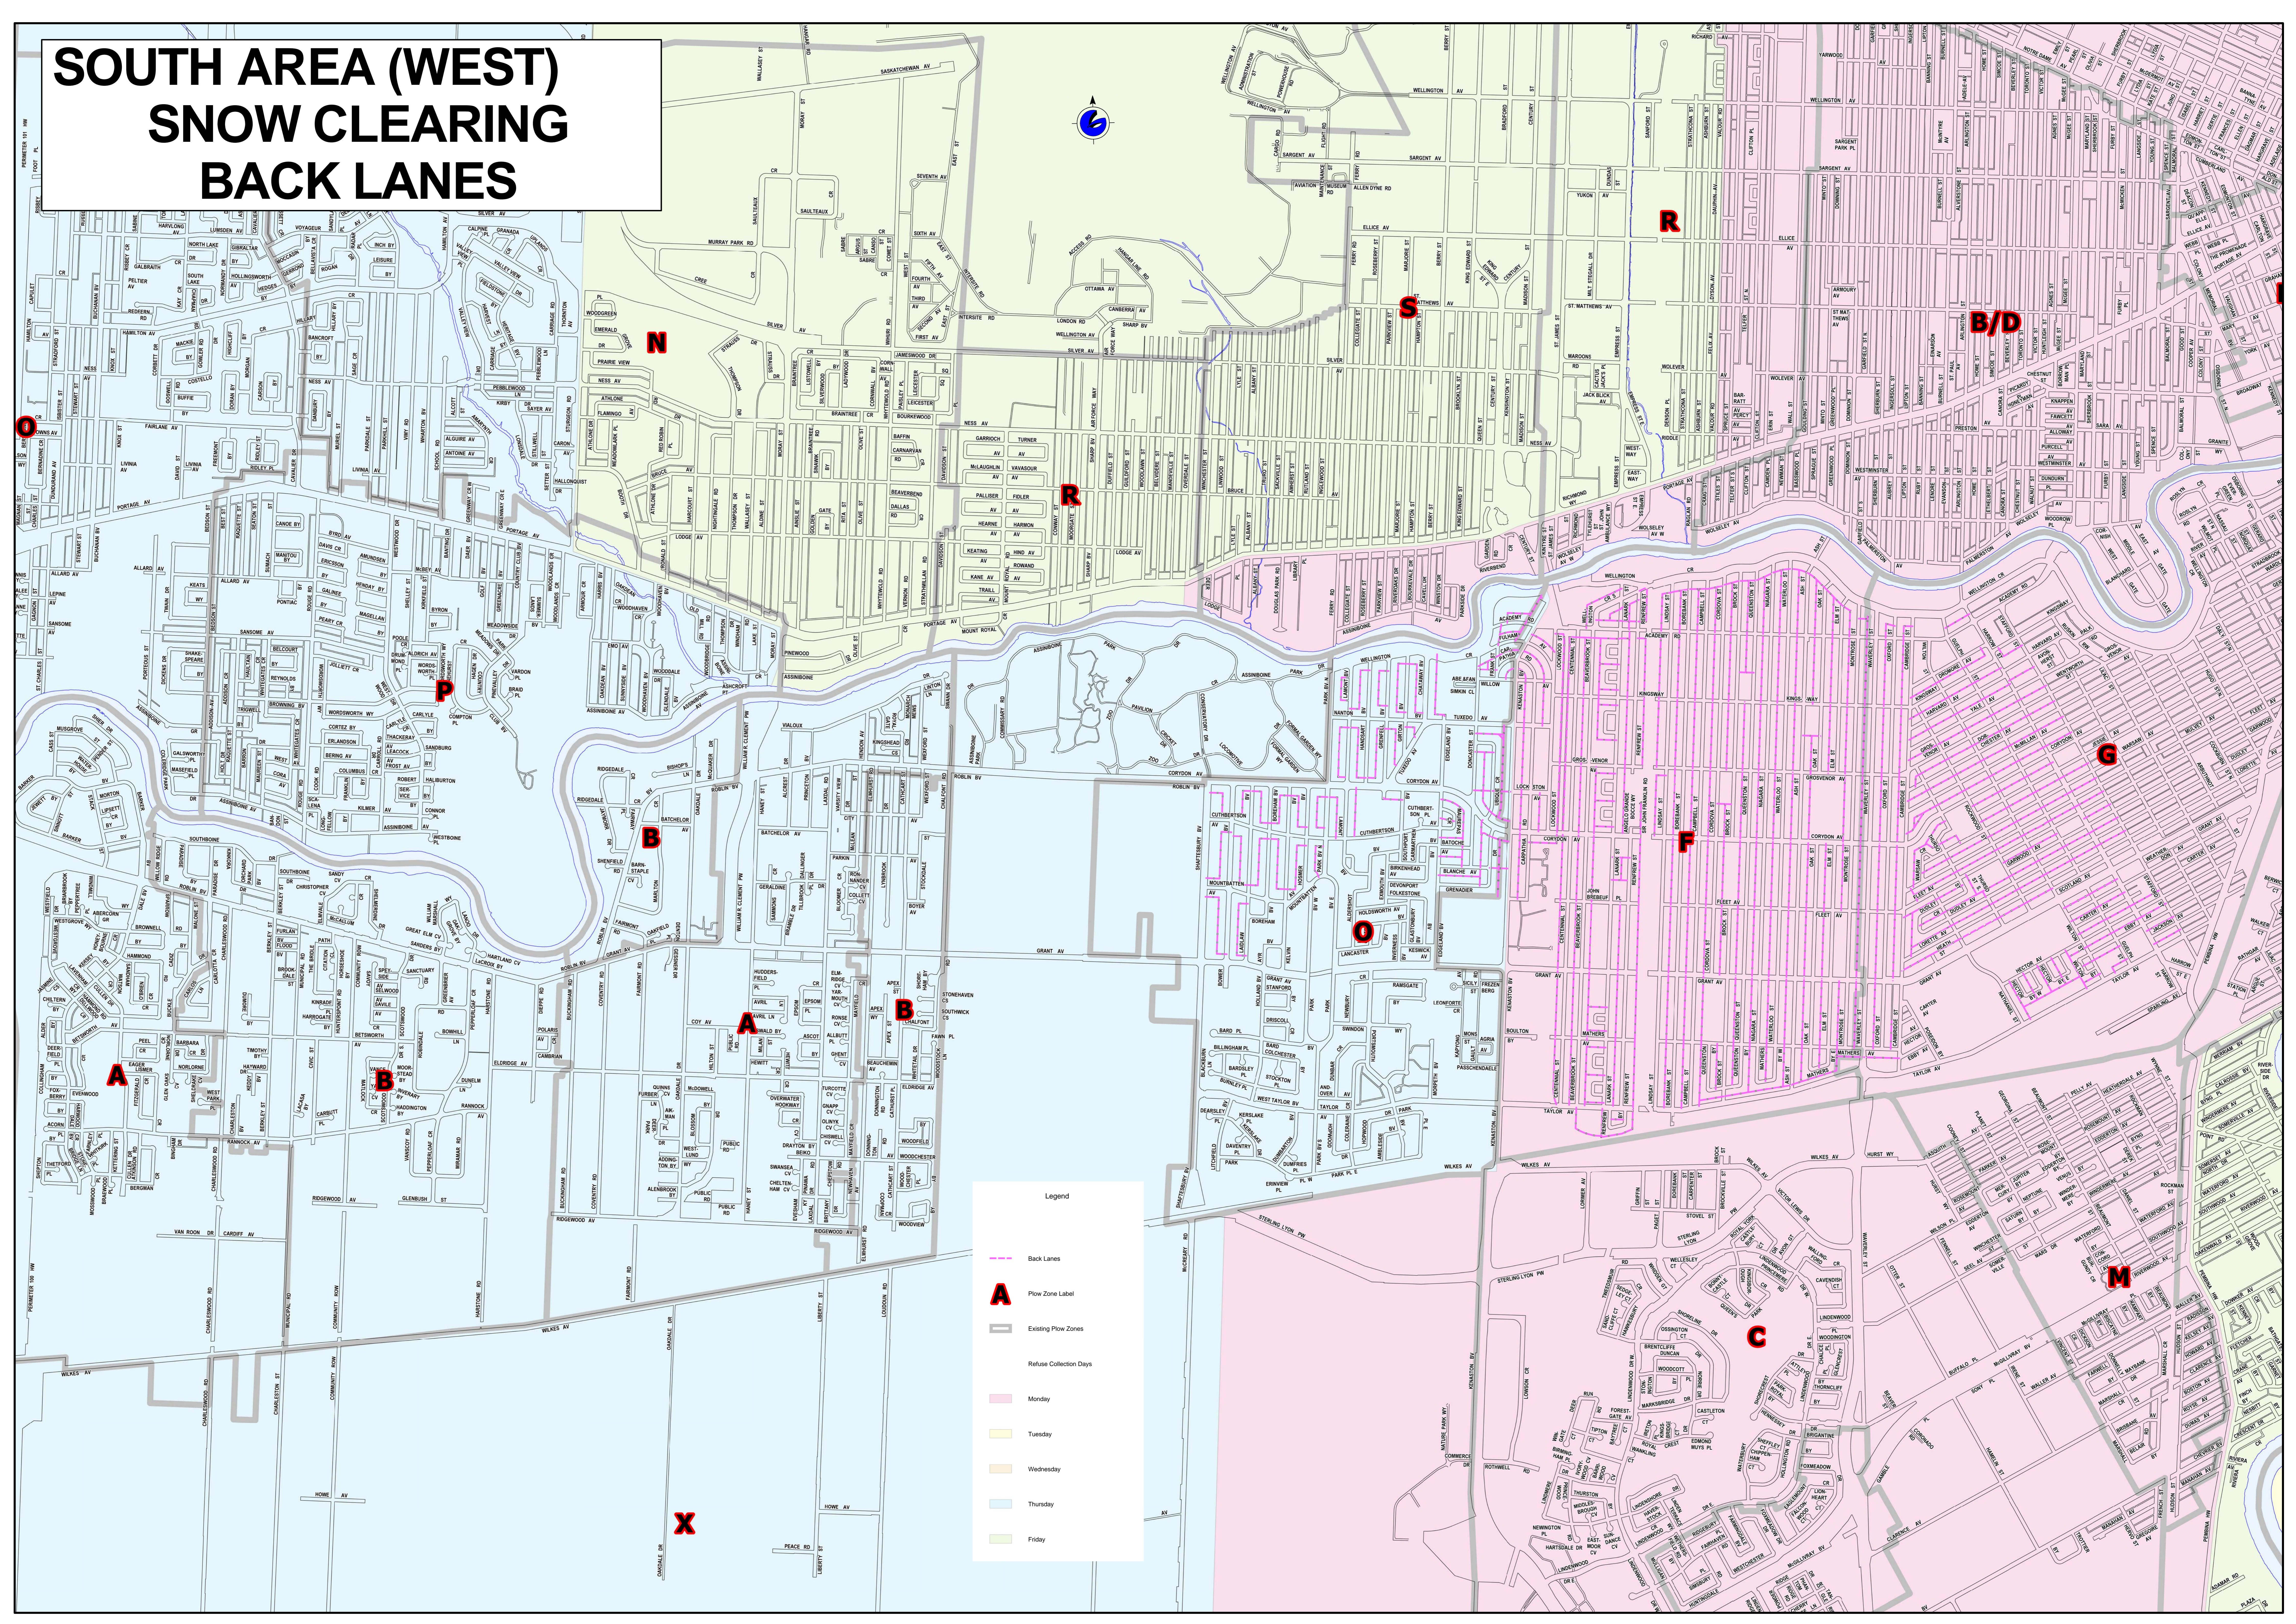

SOUTH AREA (WEST) SNOW CLEARING BACK LANES

Legend

- Back Lanes
- A** Plow Zone Label
- Existing Plow Zones
- Relieve Collection Days
- Monday
- Tuesday
- Wednesday
- Thursday
- Friday