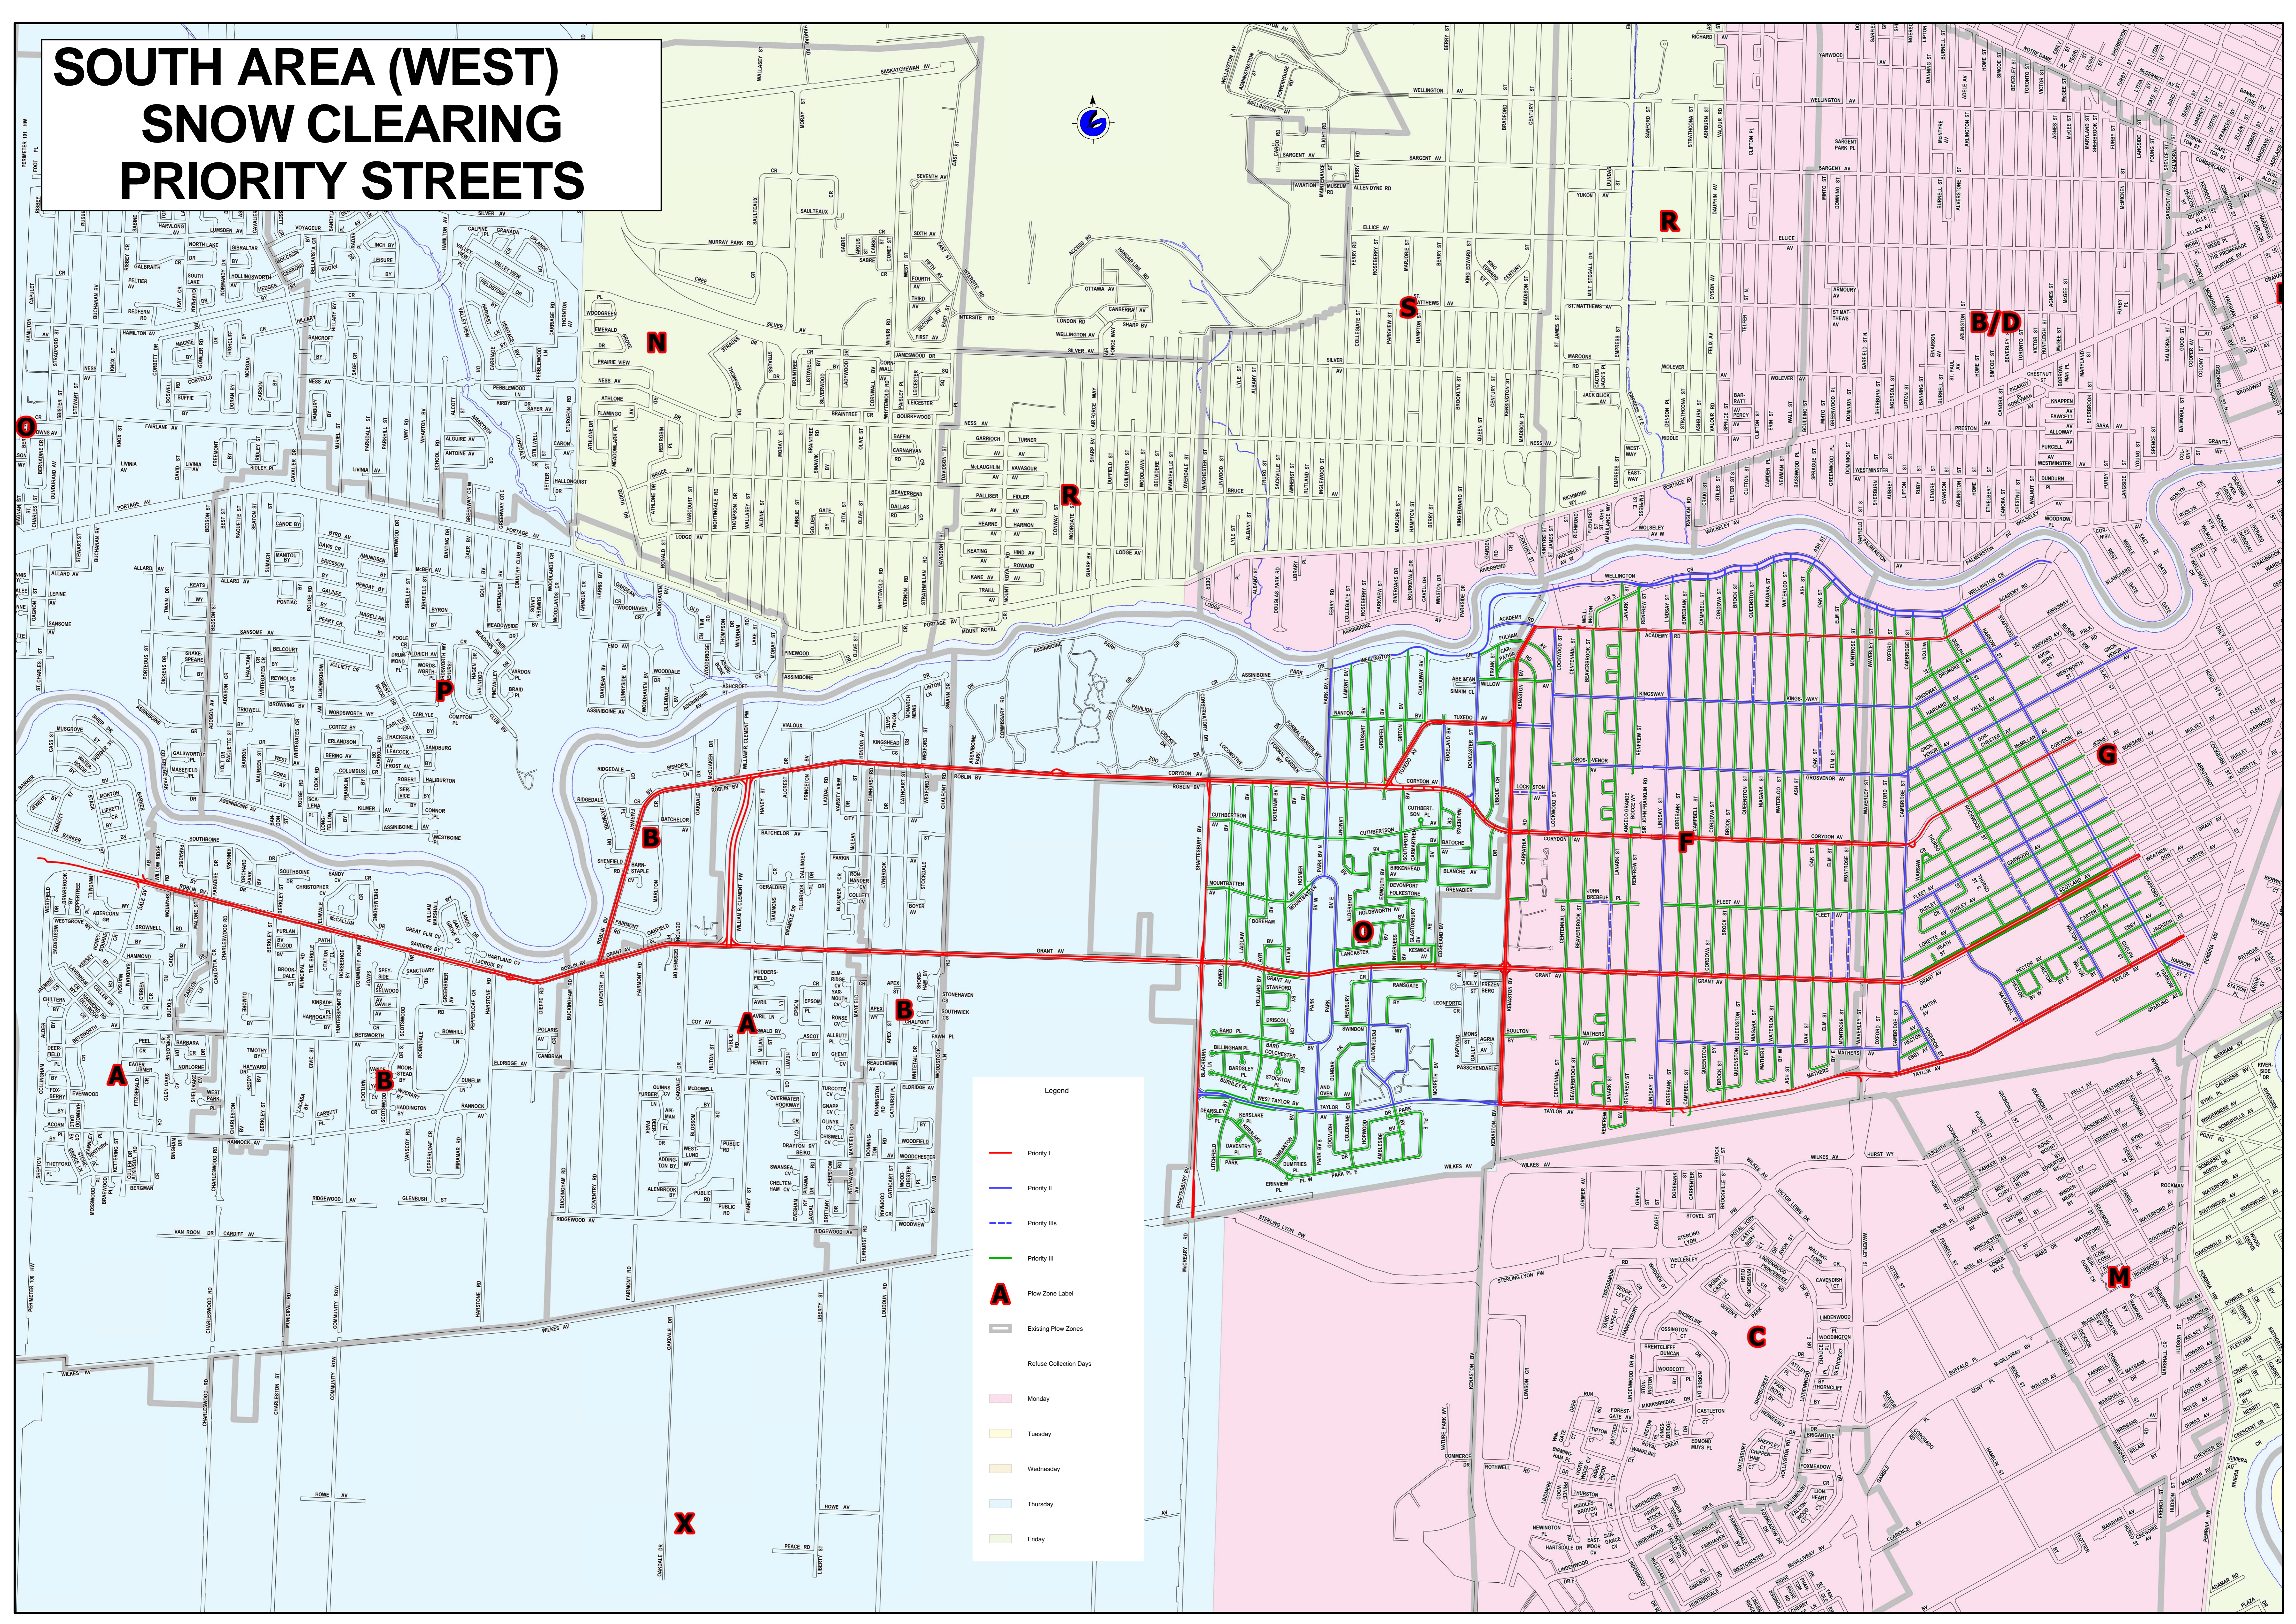

# SOUTH AREA (WEST) SNOW CLEARING PRIORITY STREETS

**Legend**

- Priority I
- Priority II
- Priority III
- Priority III
- Plow Zone Label
- Existing Plow Zones
- Refuse Collection Days
- Monday
- Tuesday
- Wednesday
- Thursday
- Friday