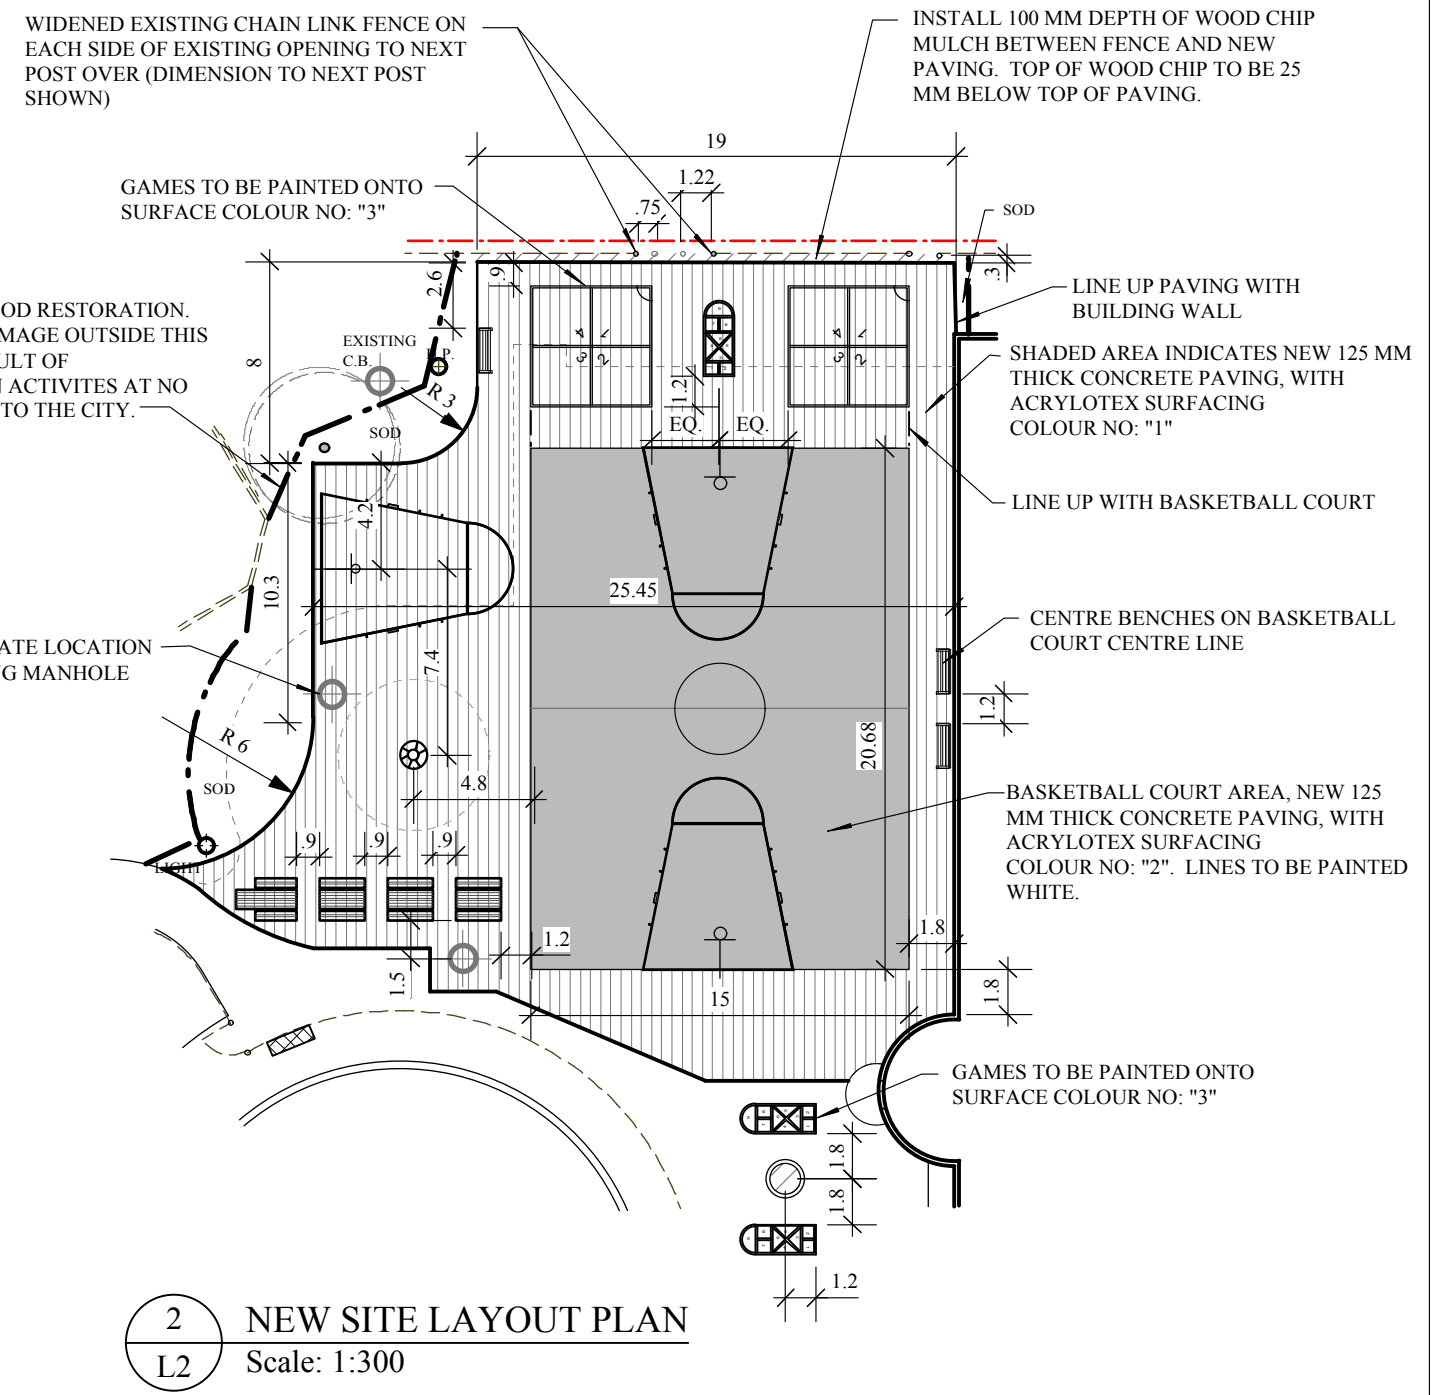

1 NEW SITE PLAN
Scale: 1:300

PROJECT TITLE
**MAGNUS ELIASON
RECREATION CENTRE
BASKETBALL COURT IMPROVEMENT**

DRAWING TITLE
NEW SITE PLANS

KEN RECH LANDSCAPE ARCHITECTS INC.
1480 Wellington Crescent Winnipeg Manitoba
Email: kenrech@mymts.net R3N 0B3 Tel(204) 489-6616

NO.	REVISIONS	BY	DATE
DRAWN BY K. RECH		SCALE 1:300	
PRINT DATE Dec. 10, 2013		DATE Dec. 10, 2013	
FILE NO. 13-08		REVISION 0	
			SHEET NO. L2