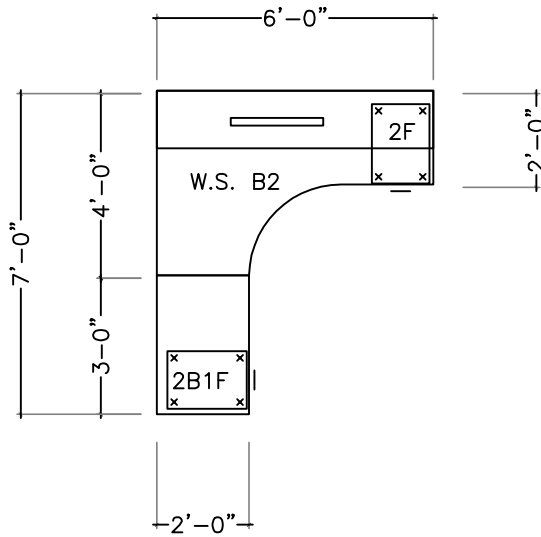

**WORKSTATION TYPE B1**

SCALE 1:50

**WORKSTATION TYPE B2**

SCALE 1:50

©

SYNERGY INTERIOR DESIGN INC. 13 ROSEWARNE AVE. WINNIPEG, MANITOBA R2M 0V8 P 204 233-9159 malvine@synergyinteriors.com	CLIENT <b>EAST YARDS, CITY OF WINNIPEG</b> <b>960 THOMAS AVE. WINNIPEG</b>			
	DATE DEC 30, 2012	SCALE	REVISIONS	DWG
	DRAWN BY M.G.	CHECKED BY M.G.		<b>F-2</b>