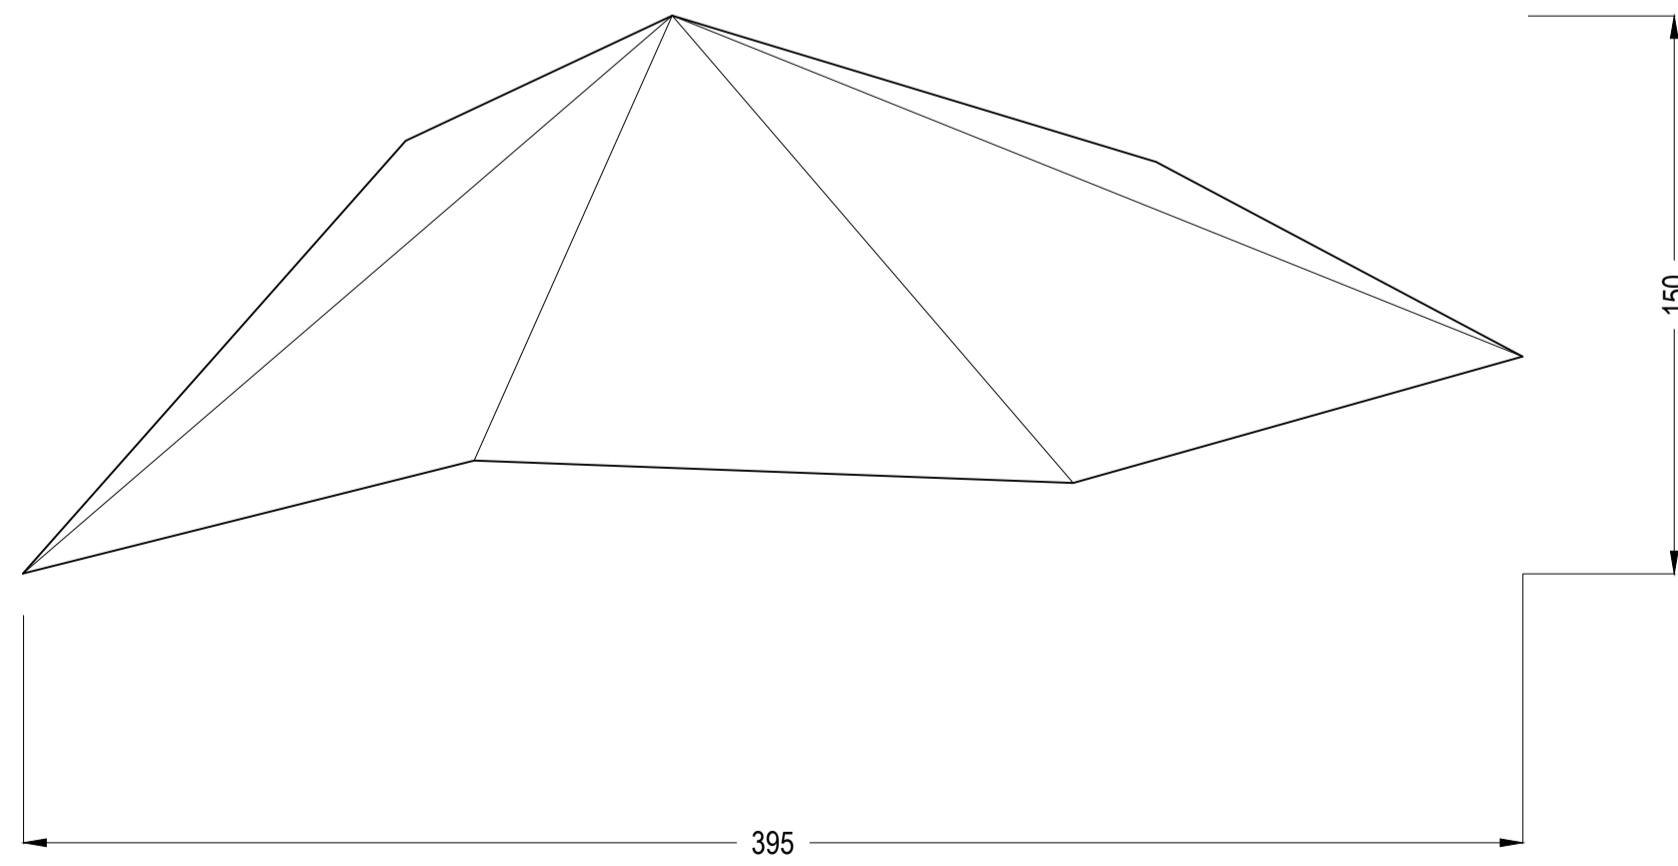

1 PR-01 FRONT FACE 3D VIEW  
NOT TO SCALE

2 PR-01 FRONT FACE PLAN VIEW  
1:2 @ A1

3 PR-01 FRONT FACE SIDE VIEW 1  
1:2 @ A1

4 PR-01 FRONT FACE SIDE VIEW 2  
1:2 @ A1

REVISIONS HISTORY	
DATE	DESCRIPTION

PROJECT	WINNIPEG LUMINOUS IDENTITY
---------	-------------------------------

TITLE	LUMINOUS IDENTITY ASSEMBLY PRISM FRONT FACES A (10) 01 MULTIPLE VIEWS
-------	---

CONCEPT BY	Moment Factory
DRAWN BY	Ajmir Kandola
SCALE	VARIOUS
DATE	26.07.2012
APPROVED BY	Gabriel Pontbriand
FILE NAME	WINNIPEG_GENERAL_ARRANGEMENT_1022MC.dwg
SHEET REVISION	0