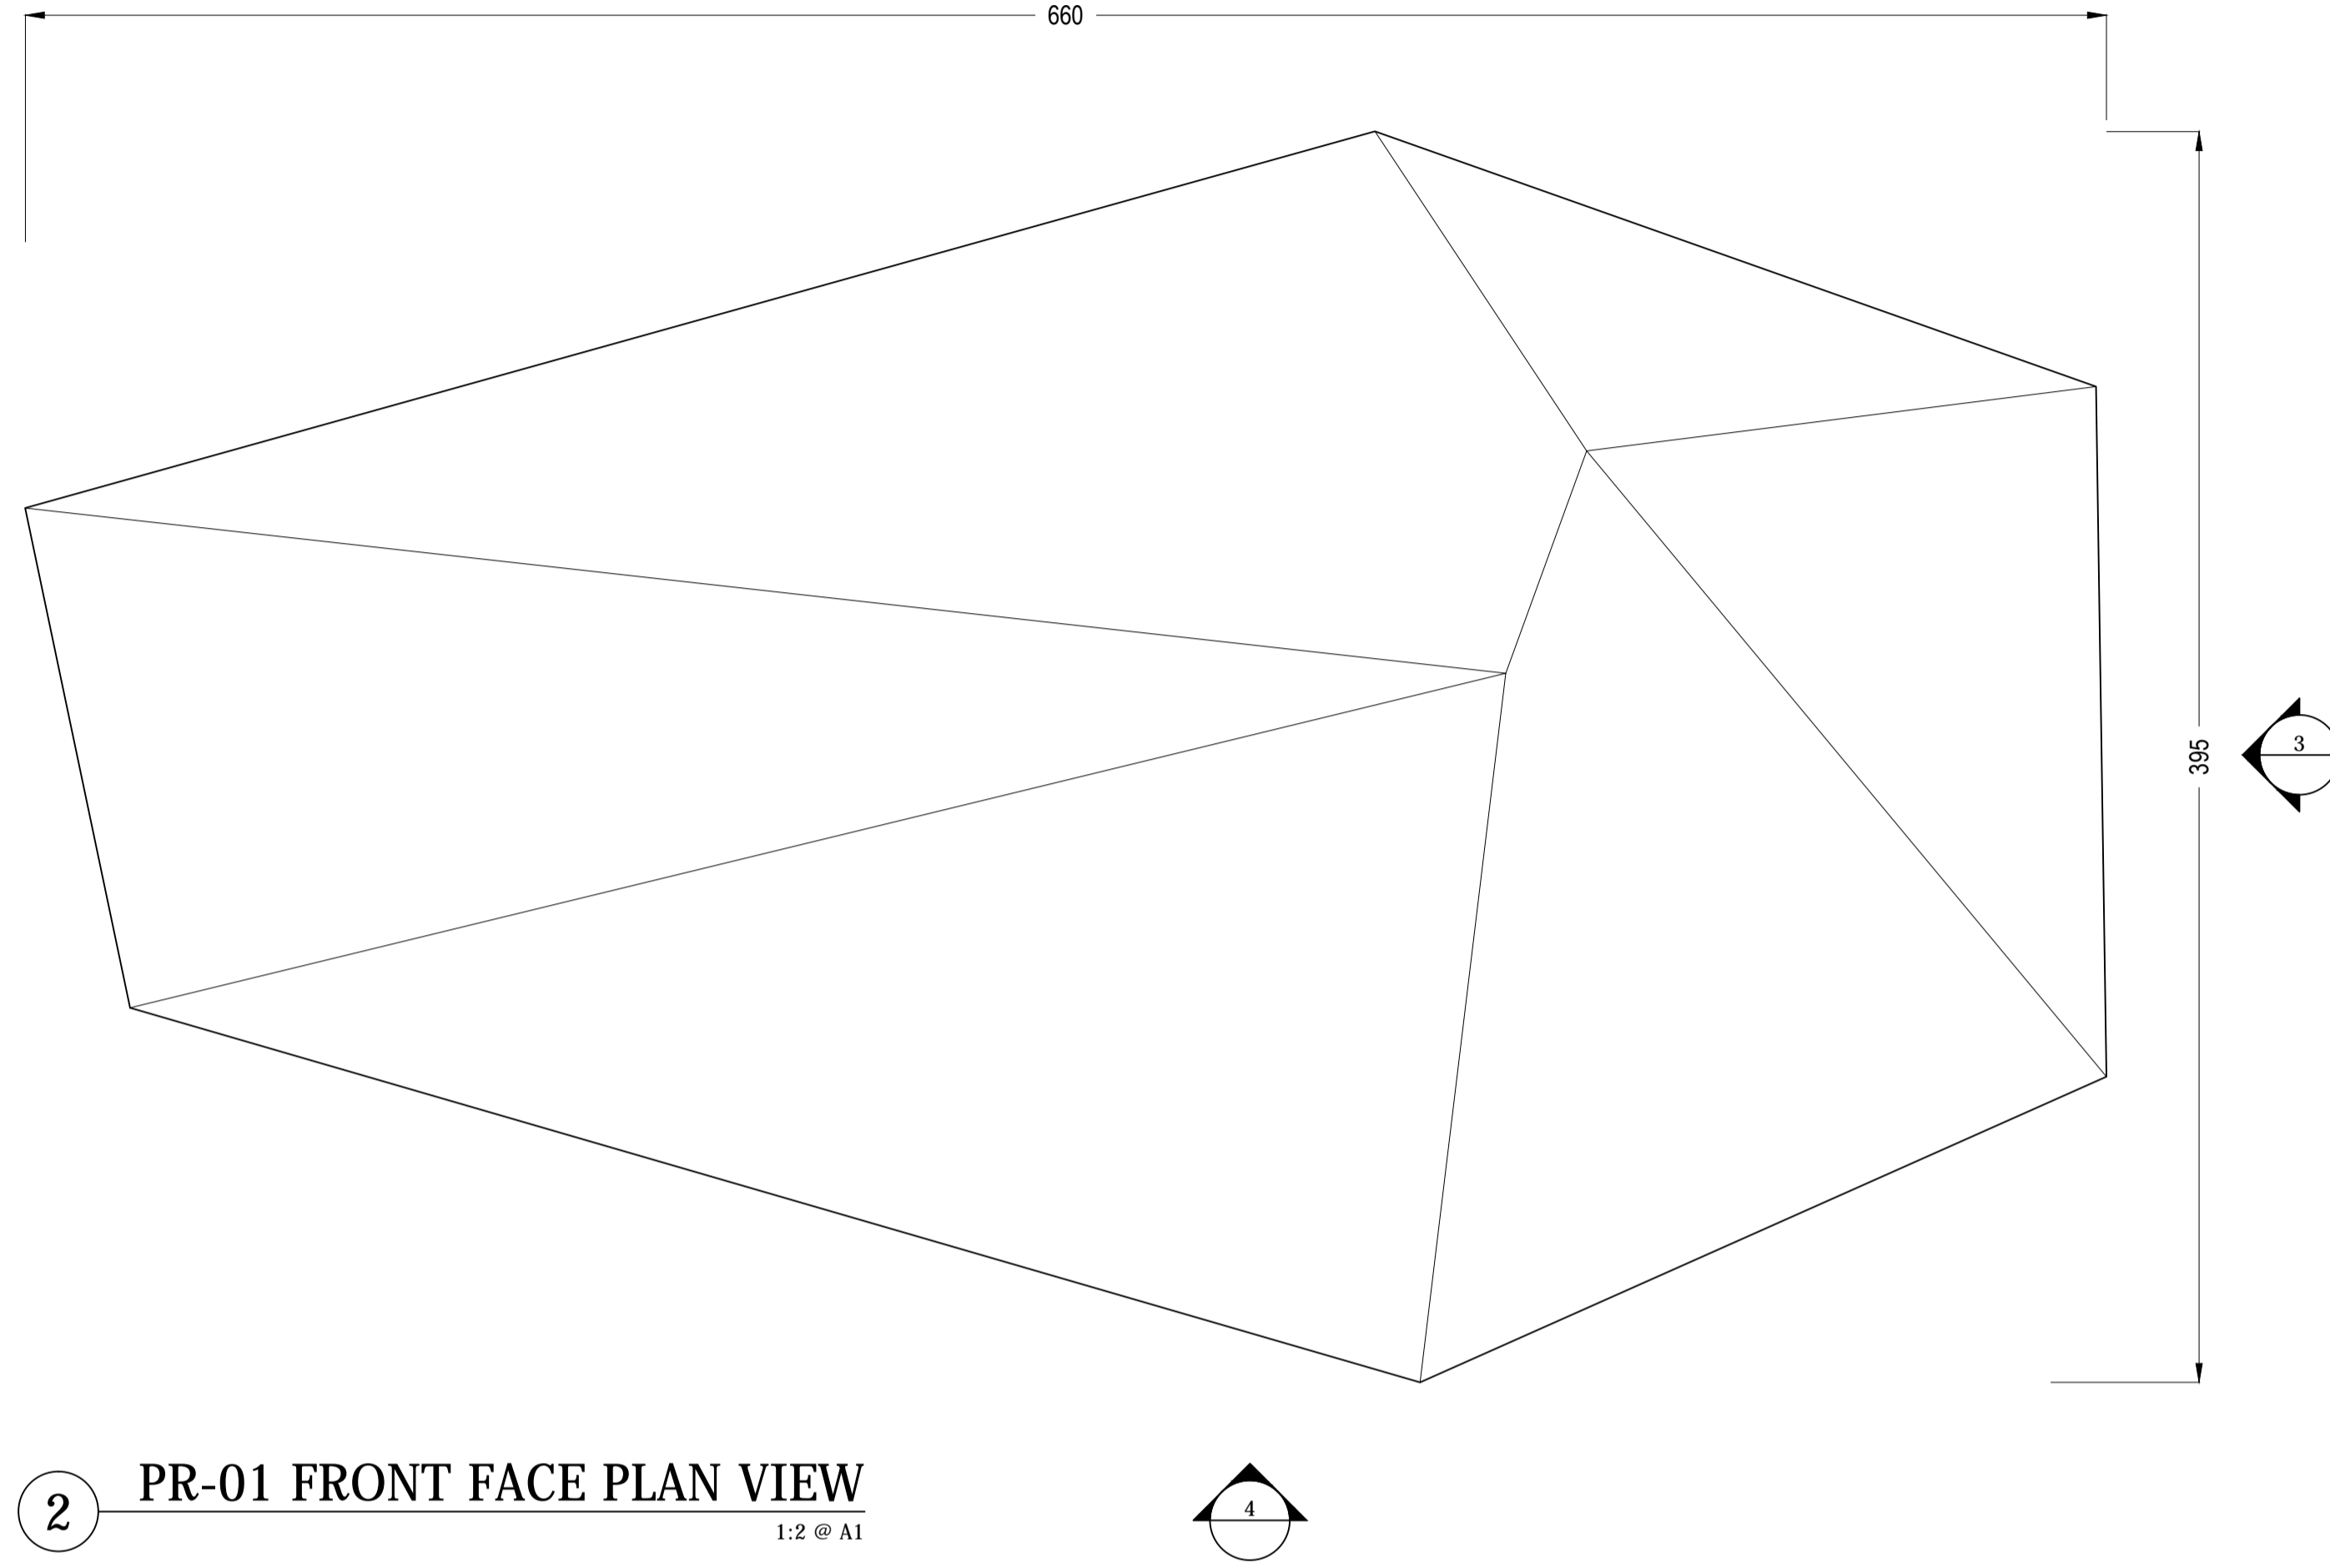

1 PR-01 FRONT FACE 3D VIEW  
NOT TO SCALE

2 PR-01 FRONT FACE PLAN VIEW  
1:2 @ A1

3 PR-01 FRONT FACE SIDE VIEW 1  
1:2 @ A1

4 PR-01 FRONT FACE SIDE VIEW 2  
1:2 @ A1

REVISIONS HISTORY	
DATE	DESCRIPTION

PROJECT	WINNIPEG LUMINOUS IDENTITY
---------	-------------------------------

TITLE	LUMINOUS IDENTITY ASSEMBLY PRISM FRONT FACES A (10) 01 MULTIPLE VIEWS
-------	---

CONCEPT BY	Moment Factory
DRAWN BY	Ajmir Kandola
SCALE	VARIOUS
DATE	26.07.2012
APPROVED BY	Gabriel Pontbriand
FILE NAME	WINNIPEG_GENERAL_ARRANGEMENT_1022MC.dwg
SHEET REVISION	0