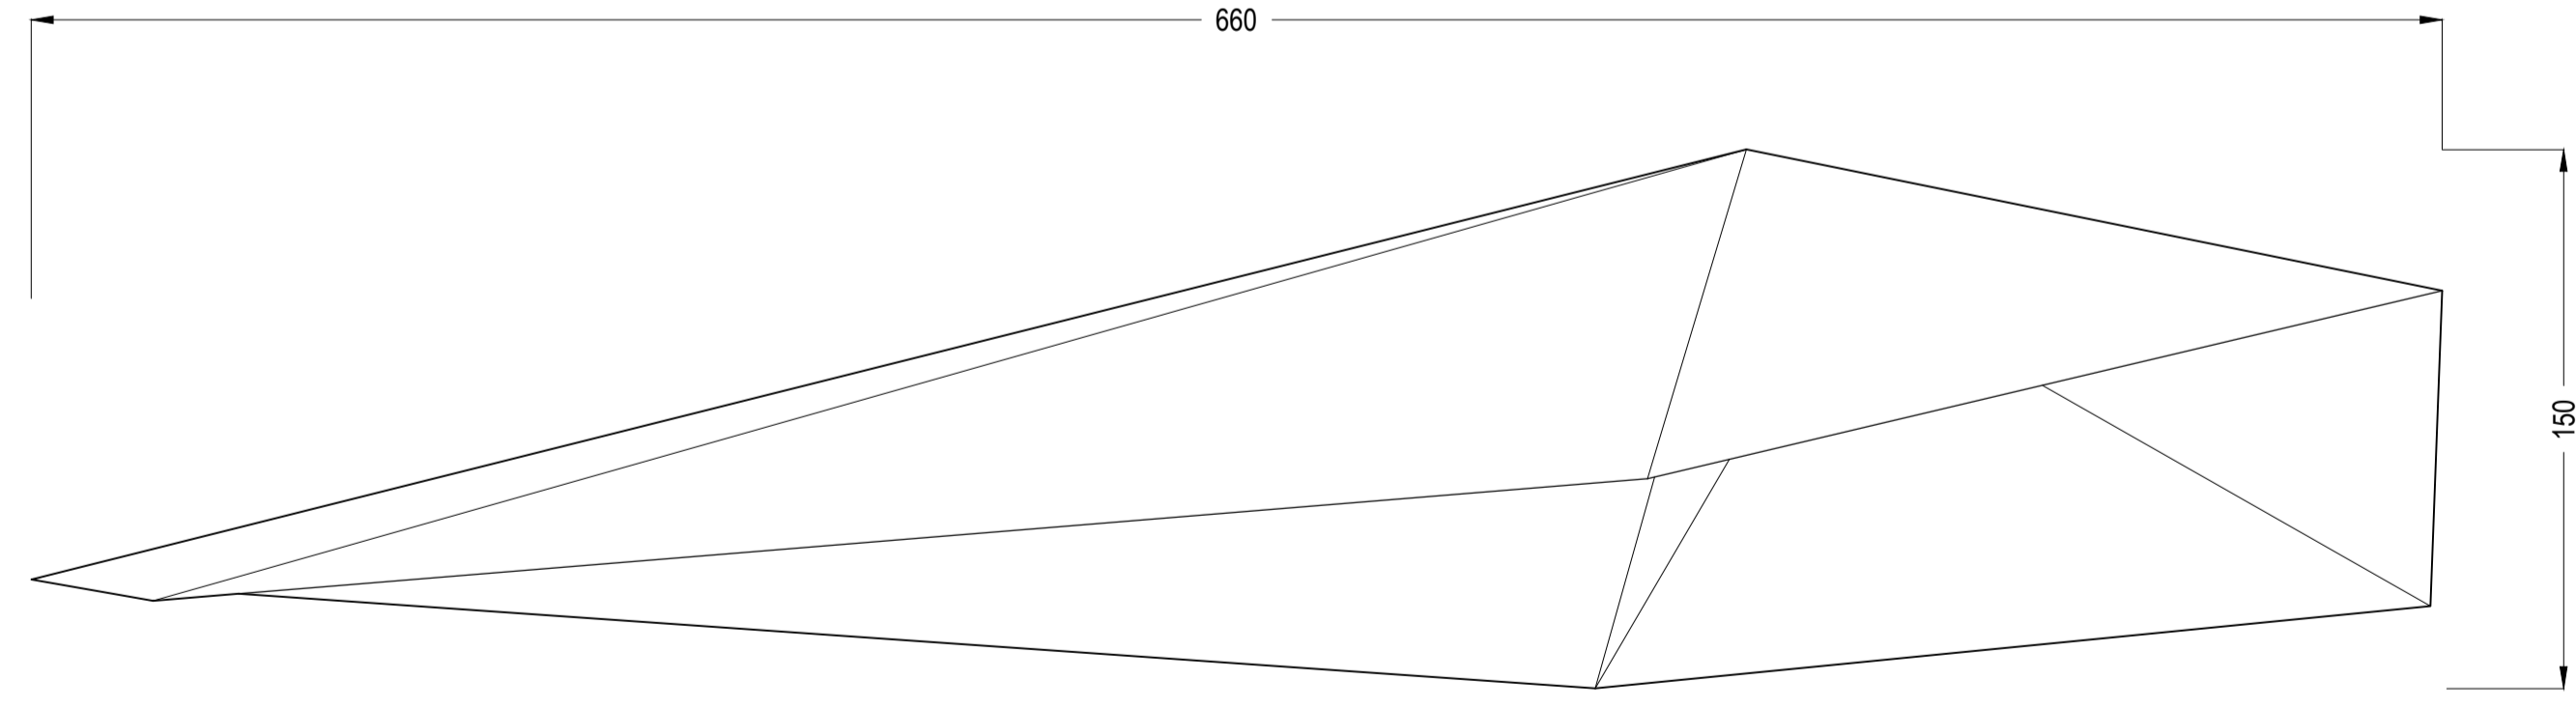

1 PR-01 FRONT FACE 3D VIEW  
NOT TO SCALE

2 PR-01 FRONT FACE PLAN VIEW  
1:2 @ A1

3 PR-01 FRONT FACE SIDE VIEW 1  
1:2 @ A1

4 PR-01 FRONT FACE SIDE VIEW 2  
1:2 @ A1

REVISIONS HISTORY	
DATE	DESCRIPTION

PROJECT	WINNIPEG LUMINOUS IDENTITY
---------	-------------------------------

TITLE	LUMINOUS IDENTITY ASSEMBLY PRISM FRONT FACES A (10) 01 MULTIPLE VIEWS
-------	---

CONCEPT BY	Moment Factory
DRAWN BY	Ajmir Kandola
SCALE	VARIOUS
DATE	26.07.2012
APPROVED BY	Gabriel Pontbriand
FILE NAME	WINNIPEG_GENERAL_ARRANGEMENT_1022MC.dwg
SHEET REVISION	0