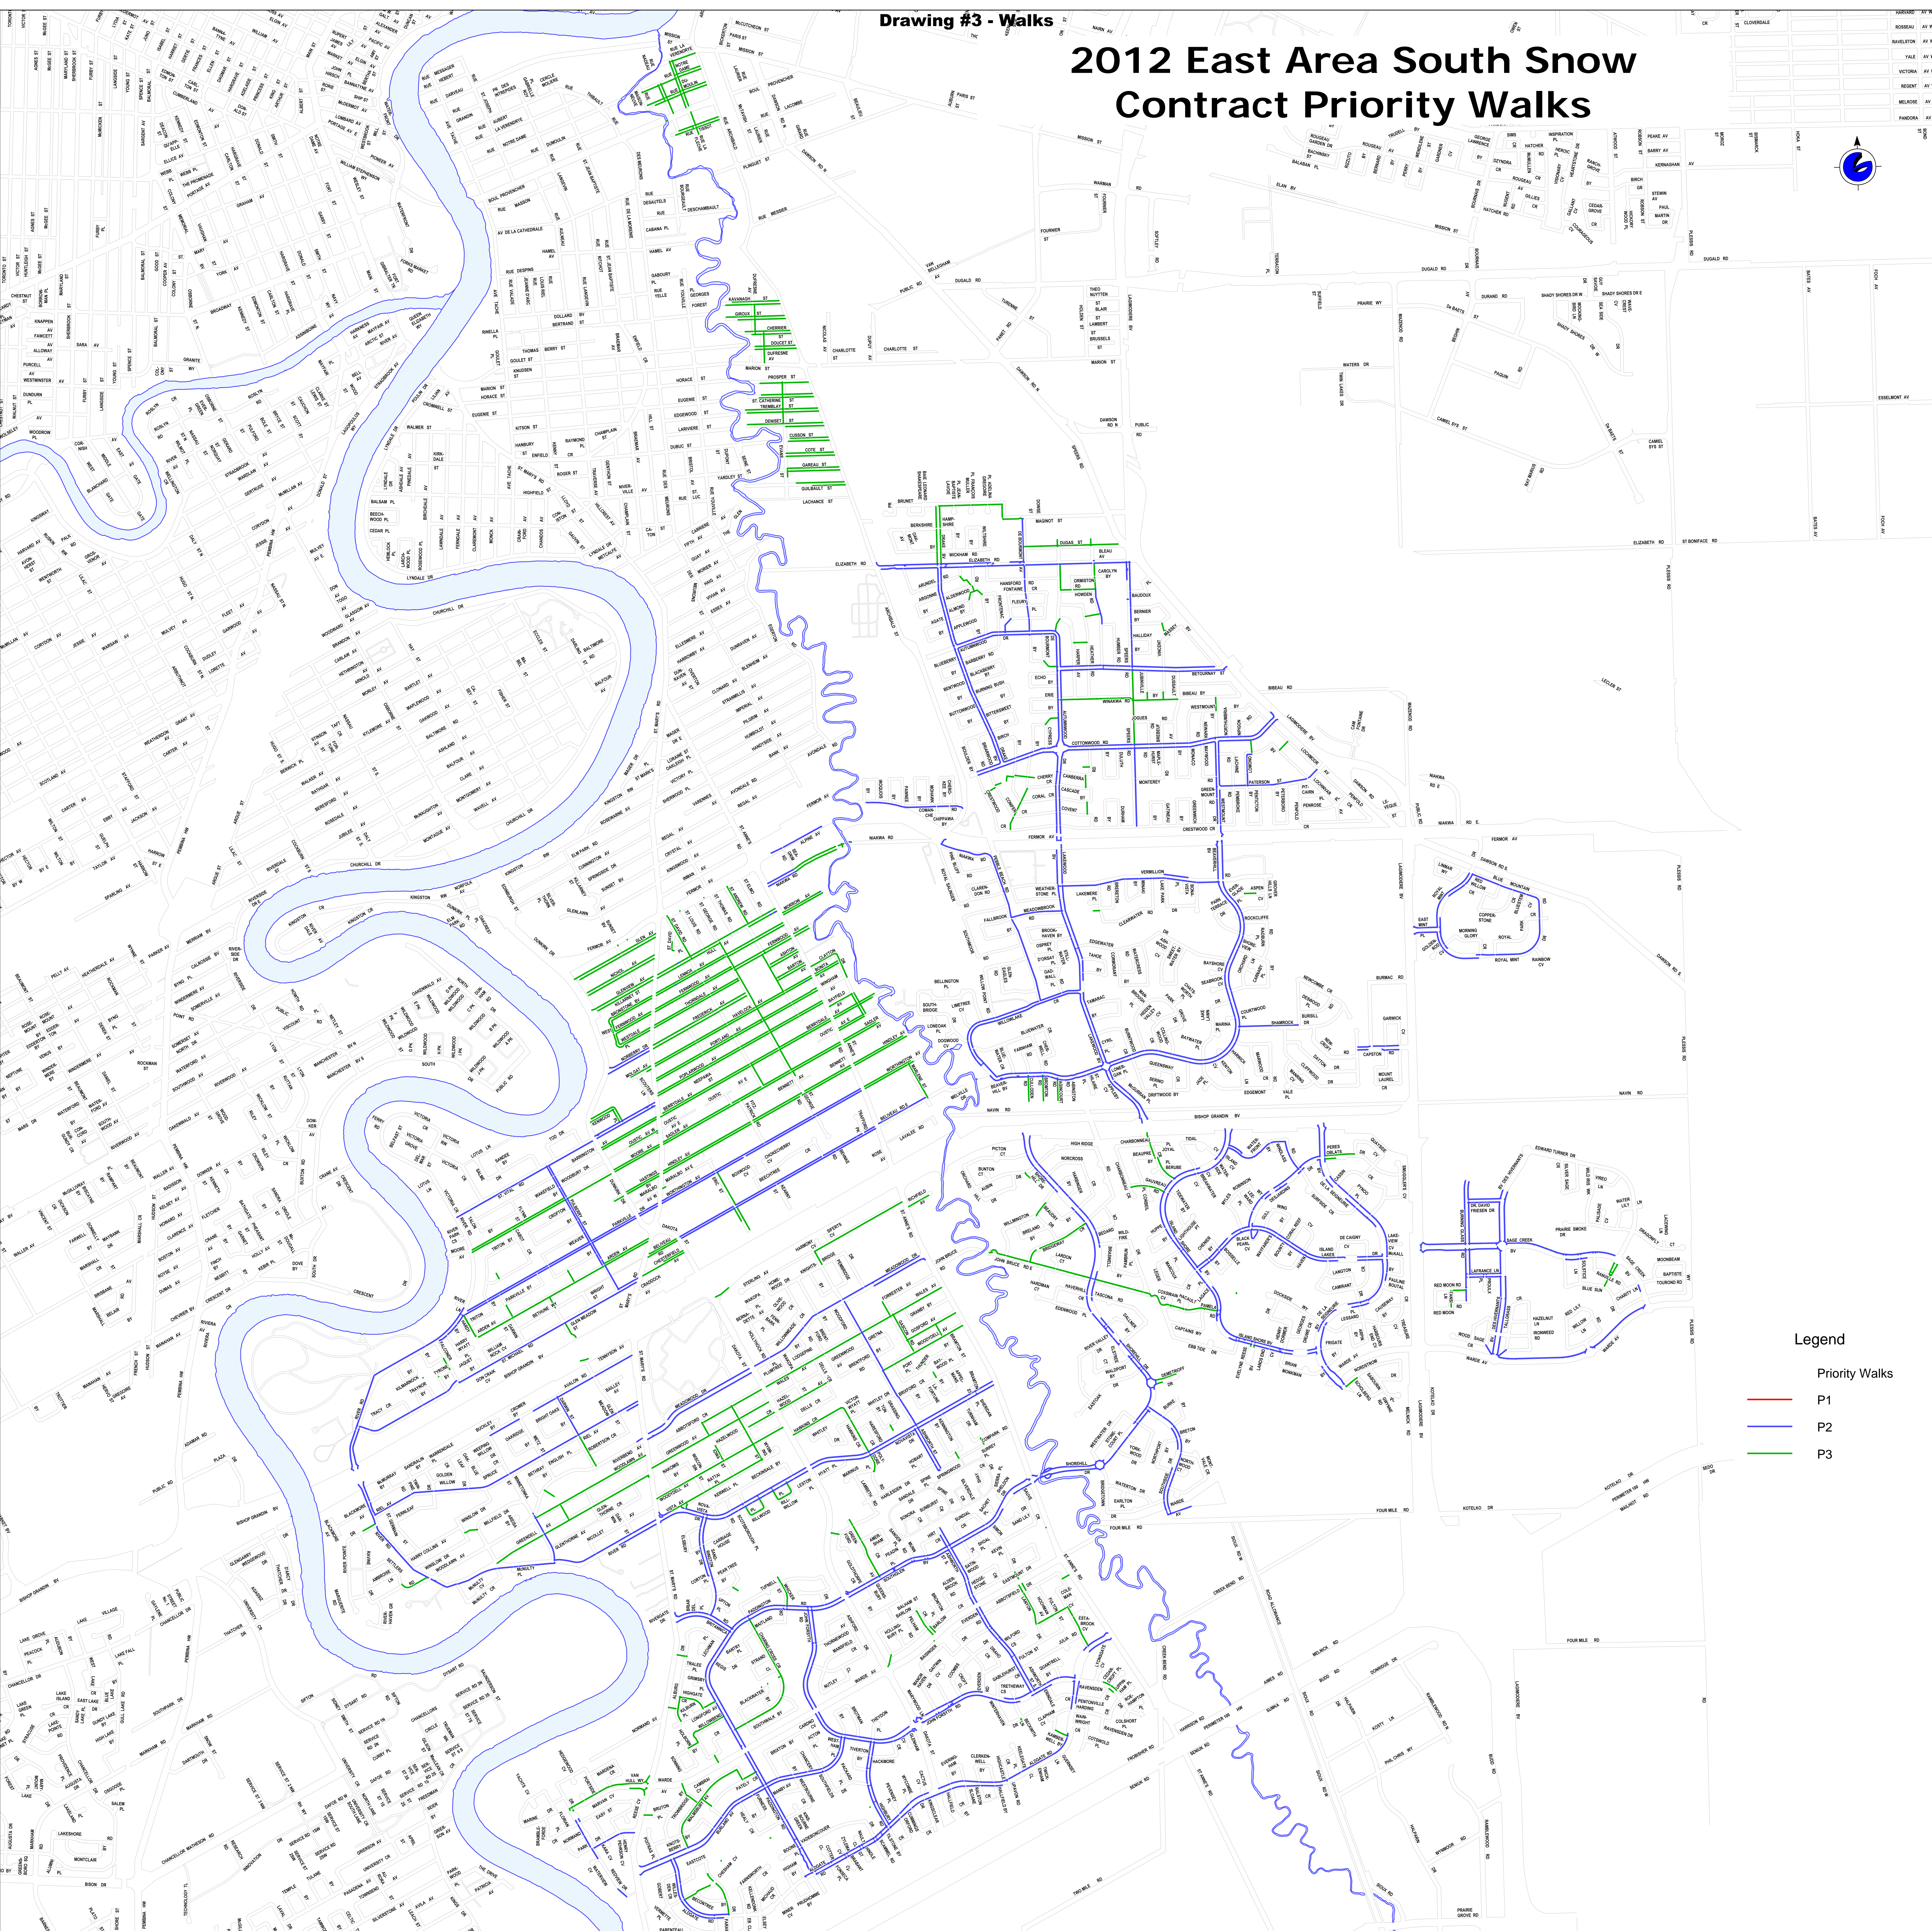

2012 East Area South Snow Contract Priority Walks

Legend

Priority Walks

- P1
- P2
- P3