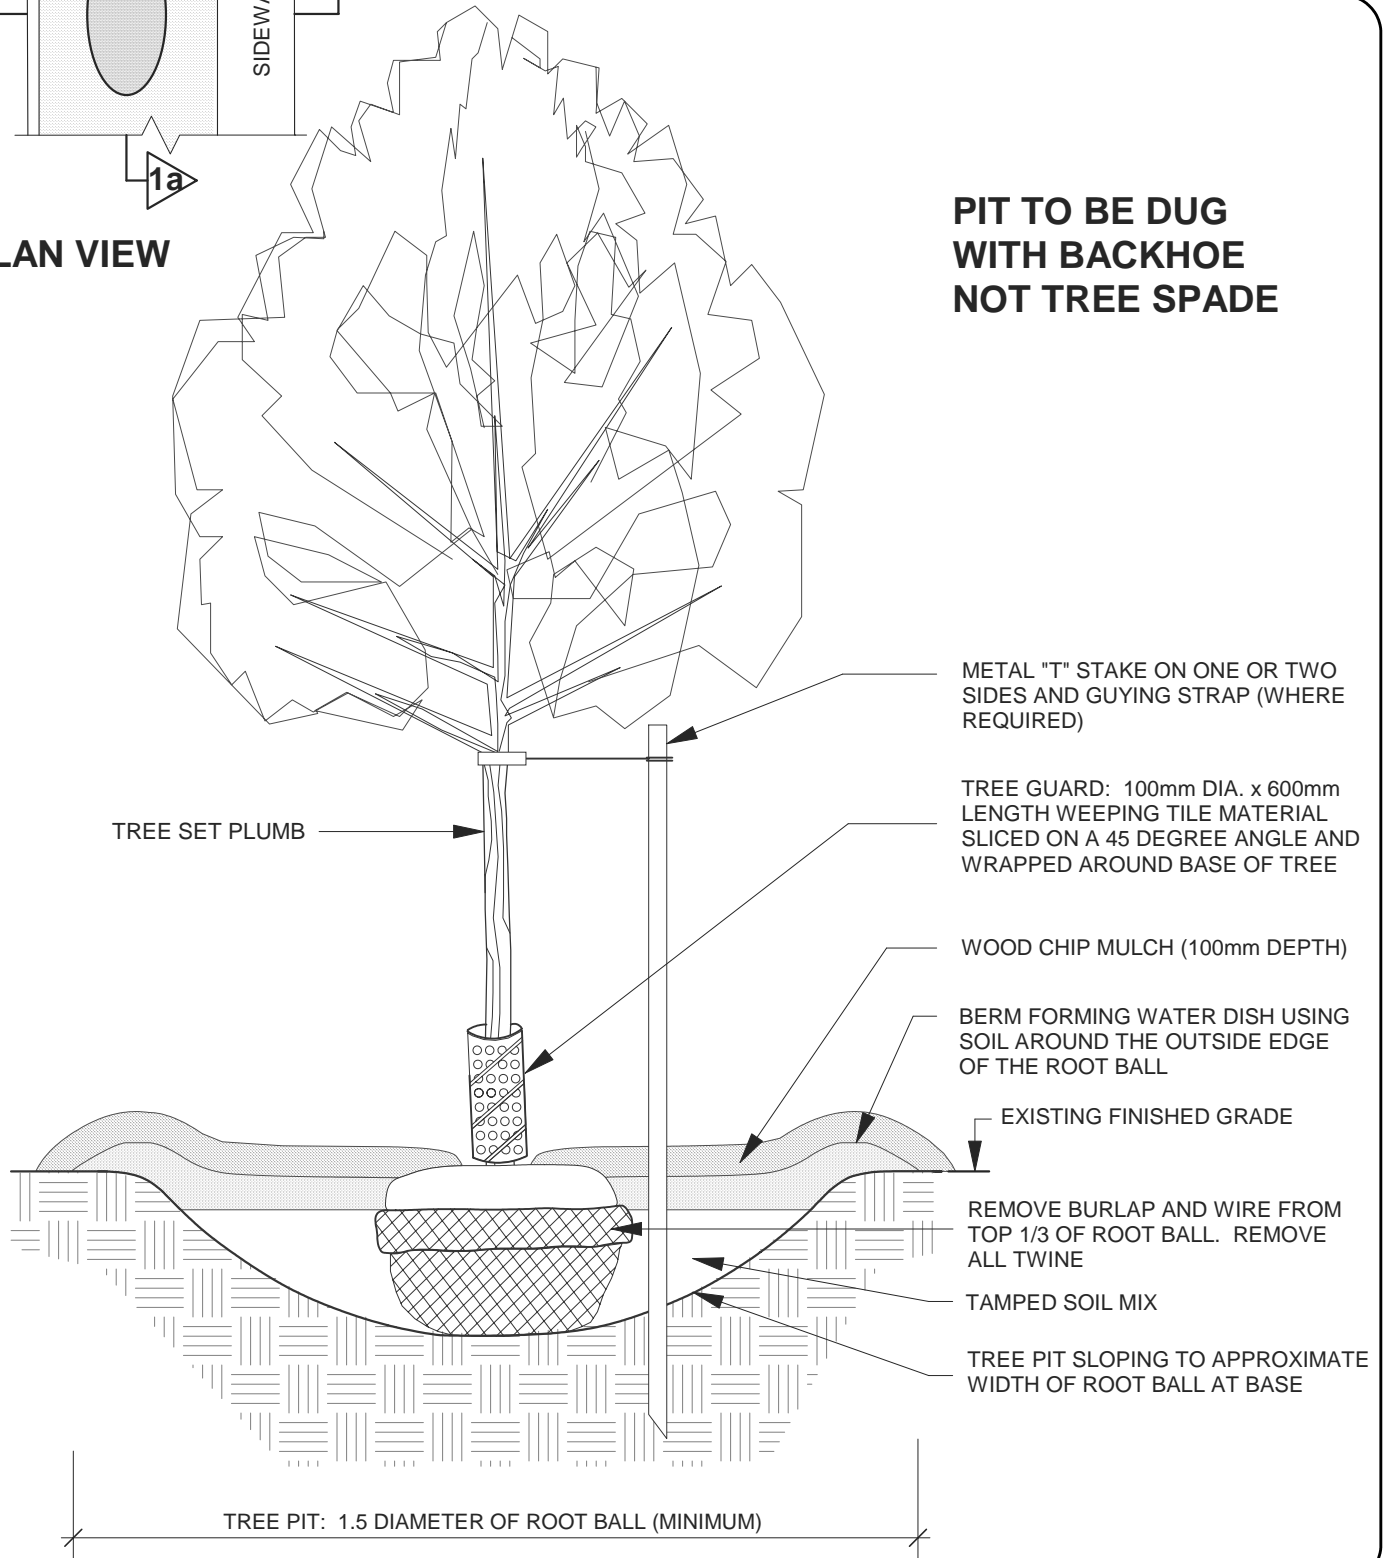

TITLE **GUIDELINES FOR THE PLANTING OF TREES ON TURF COVERED BOULEVARDS**
 DRAWING # **1a** (view parallel to street)

PLAN VIEW

PIT TO BE DUG WITH BACKHOE NOT TREE SPADE

Urban Forestry Branch November, 2007