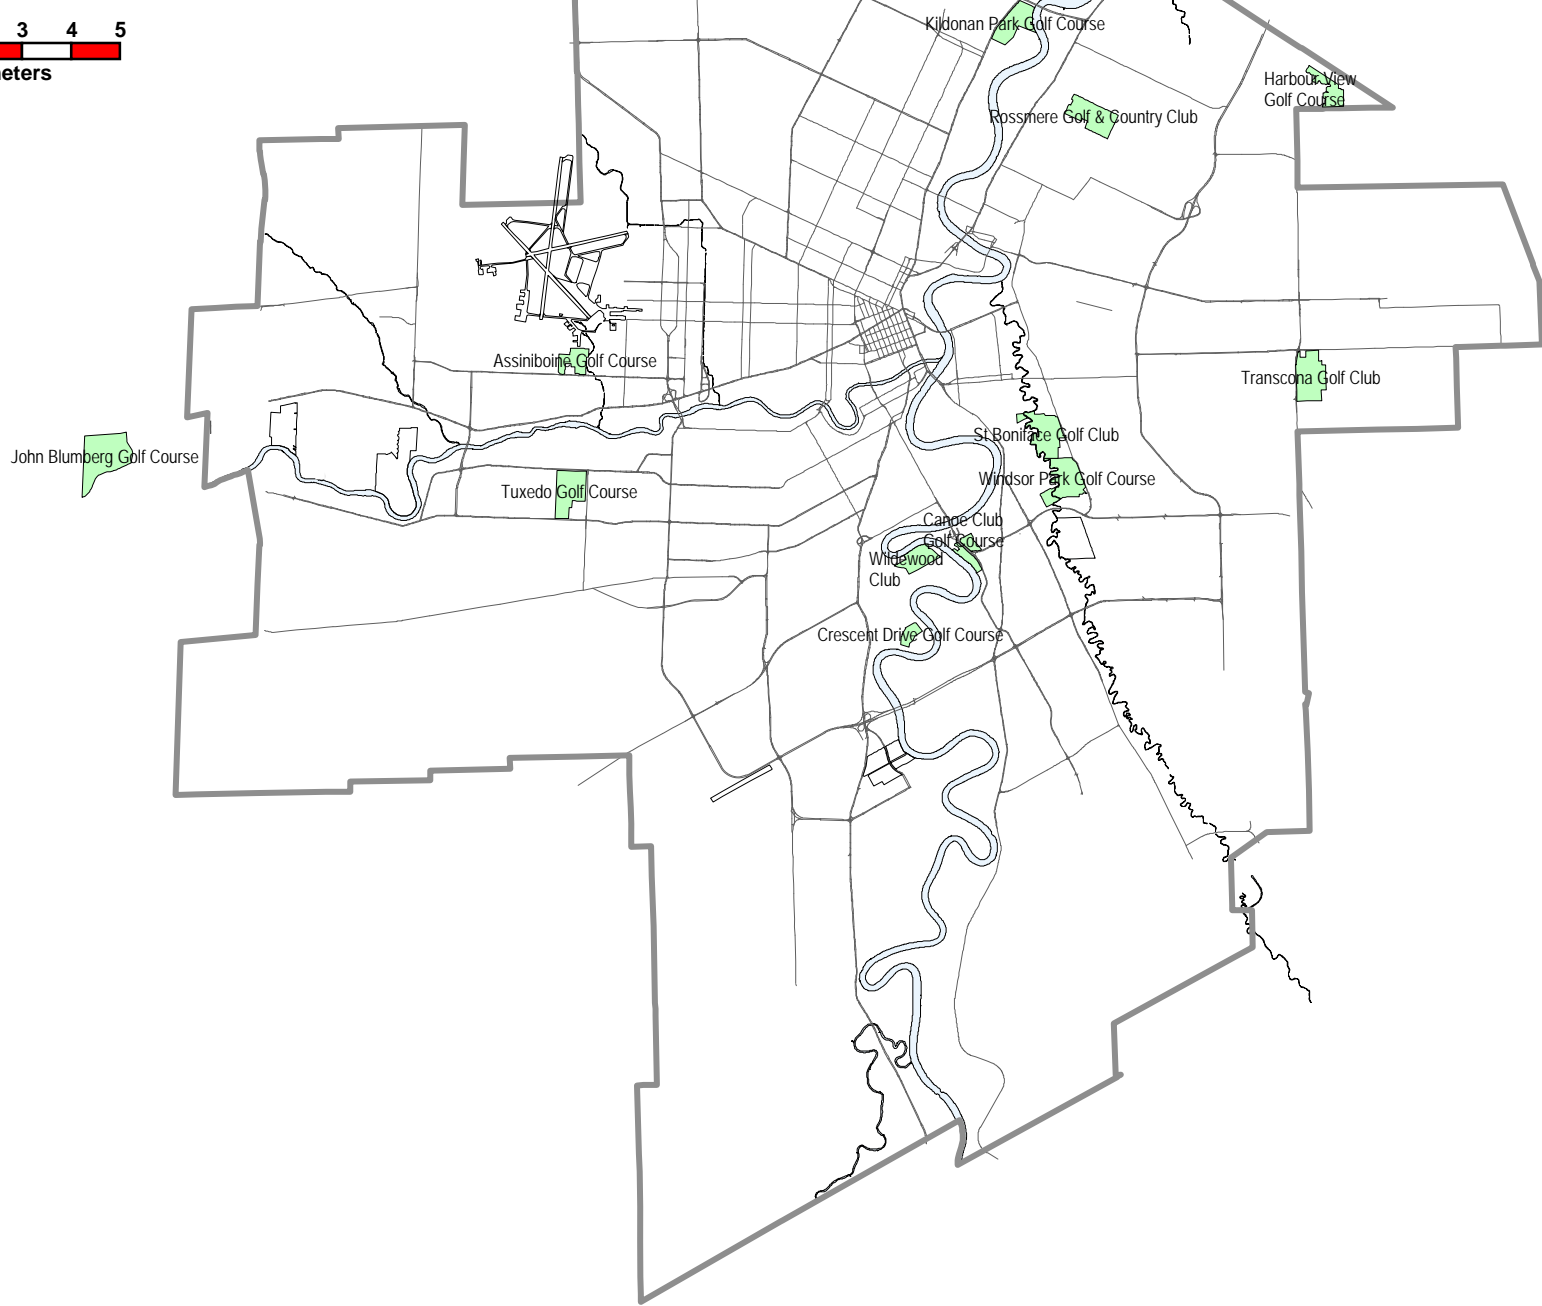

**APPENDIX 4:  
MAP OF WINNIPEG GOLF SERVICES' GOLF COURSES**

WGS Golf Courses  
(Sept 13 11).pdf

# WINNIPEG GOLF SERVICES GOLF COURSES

John Blumberg Golf Course

Assiniboine Golf Course

Tuxedo Golf Course

Crescent Drive Golf Course

Wildewood Club

Canoe Club Golf Course

Windsor Park Golf Course

St. Boniface Golf Club

Rossmere Golf & Country Club

Kildonan Park Golf Course

Transcona Golf Club

Harbour View Golf Course