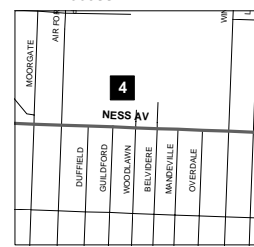

1. KILDONAN PARK
2015 Main Street - Rainbow Stage Parking Lot
7 AM to 10 PM

2. KILCONA PARK
1867 Springfield Road
7:30 AM to 10 PM

3. WHITTIER PARK
836 St. Joseph St.
24 hour Access

9. TRANSCONA
Chrislind Street and Ravelston Avenue
24-hour Access

7. ST. VITAL PARK
190 River Road
8 AM to 10 PM

4. ST. JAMES CIVIC CENTRE
2005 Ness Avenue - Parking Lot
24 hr Access

5. ASSINIBOINE PARK ZOO
2595 Corydon Avenue - Corydon Avenue Parking Lot
24 hr Access

6. PAN-AM POOL PARKING LOT
25 Poseidon Bay, North of Taylor Avenue
24 hr Access

8. KING'S PARK
198 King's Drive
8 AM to 10 PM