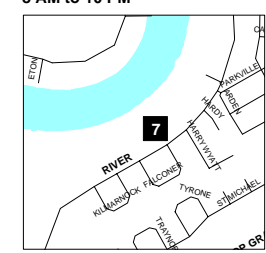

1. KILDONAN PARK
2015 Main Street - Rainbow Stage Parking Lot
7 AM to 10 PM

2. KILCONA PARK
1867 Springfield Road
7:30 AM to 10 PM

3. WHITTIER PARK
836 St. Joseph St.
24 hour Access

9. TRANSCONA
Chrislind Street and Ravelston Avenue
24-hour Access

7. ST. VITAL PARK
190 River Road
8 AM to 10 PM

4. ST. JAMES CIVIC CENTRE
2005 Ness Avenue - Parking Lot
24 hr Access

5. ASSINIBOINE PARK ZOO
2595 Corydon Avenue - Corydon Avenue Parking Lot
24 hr Access

6. PAN-AM POOL PARKING LOT
25 Poseidon Bay, North of Taylor Avenue
24 hr Access

8. KING'S PARK
198 King's Drive
8 AM to 10 PM