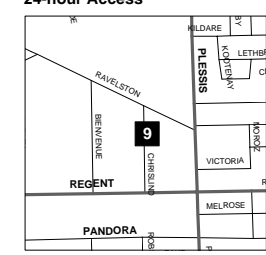

1. KILDONAN PARK
2015 Main Street - Rainbow Stage Parking Lot
7 AM to 10 PM

2. KILCONA PARK
1867 Springfield Road
7:30 AM to 10 PM

3. WHITTIER PARK
836 St. Joseph St.
24 hour Access

9. TRANSCONA
Chrislind Street and Ravelston Avenue
24-hour Access

7. ST. VITAL PARK
190 River Road
8 AM to 10 PM

4. ST. JAMES CIVIC CENTRE
2005 Ness Avenue - Parking Lot
24 hr Access

5. ASSINIBOINE PARK ZOO
2595 Corydon Avenue - Corydon Avenue Parking Lot
24 hr Access

6. PAN-AM POOL PARKING LOT
25 Poseidon Bay, North of Taylor Avenue
24 hr Access

8. KING'S PARK
198 King's Drive
8 AM to 10 PM