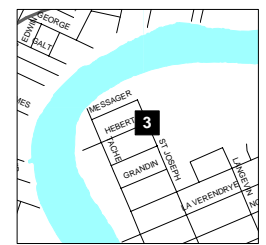

1. KILDONAN PARK
2015 Main Street - Rainbow Stage Parking Lot
7 AM to 10 PM

2. KILCONA PARK
1867 Springfield Road
7:30 AM to 10 PM

3. WHITTIER PARK
836 St. Joseph St.
24 hour Access

9. TRANSCONA
Chrislind Street and Ravelston Avenue
24-hour Access

7. ST. VITAL PARK
190 River Road
8 AM to 10 PM

4. ST. JAMES CIVIC CENTRE
2005 Ness Avenue - Parking Lot
24 hr Access

5. ASSINIBOINE PARK ZOO
2595 Corydon Avenue - Corydon Avenue Parking Lot
24 hr Access

6. PAN-AM POOL PARKING LOT
25 Poseidon Bay, North of Taylor Avenue
24 hr Access

8. KING'S PARK
198 King's Drive
8 AM to 10 PM