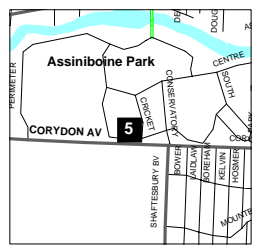

1. KILDONAN PARK
2015 Main Street - Rainbow Stage Parking Lot
7 AM to 10 PM

2. KILCONA PARK
1867 Springfield Road
7:30 AM to 10 PM

3. WHITTIER PARK
836 St. Joseph St.
24 hour Access

9. TRANSCONA
Chrislind Street and Ravelston Avenue
24-hour Access

7. ST. VITAL PARK
190 River Road
8 AM to 10 PM

4. ST. JAMES CIVIC CENTRE
2005 Ness Avenue - Parking Lot
24 hr Access

5. ASSINIBOINE PARK ZOO
2595 Corydon Avenue - Corydon Avenue Parking Lot
24 hr Access

6. PAN-AM POOL PARKING LOT
25 Poseidon Bay, North of Taylor Avenue
24 hr Access

8. KING'S PARK
198 King's Drive
8 AM to 10 PM