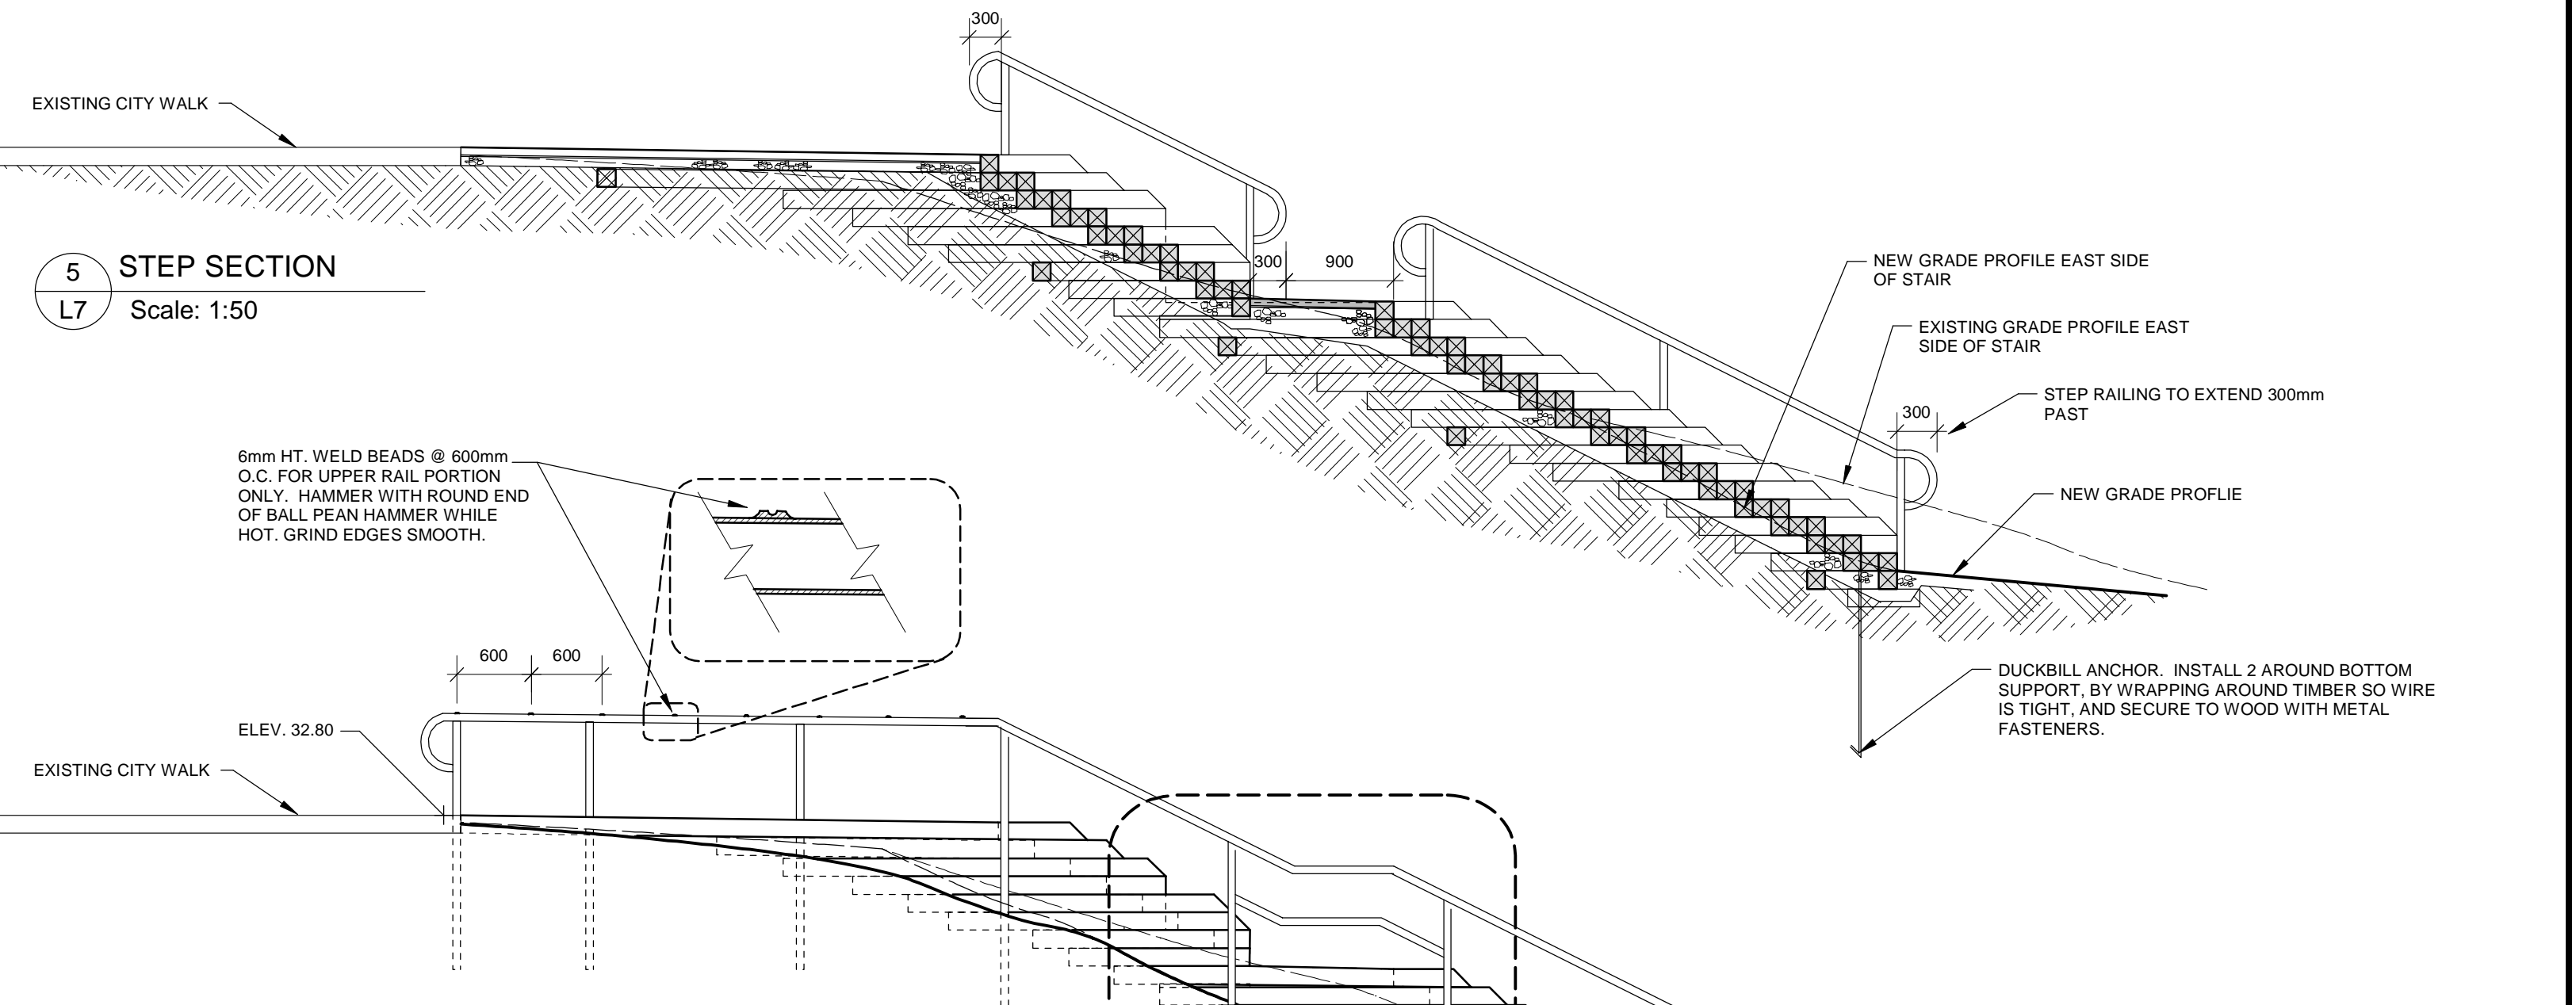

Plant List			
Qty	Botanical Name	Common Name	Size / Remarks - NOTE: ALL TREES TO BE SPECIMEN QUALITY.
6	<i>Syringa meyeri</i> 'Palibin'	DWARF KOREAN LILAC	MIN. 10 STEMS, EACH STEM TO BE MIN. 500mm HT. CONTAINER.
40	hermocalis	DAYLILY	MIXED COLOURS, MIN. 6 VARIETIES, ZONE 3 OR LESS, 2 YEAR OLD PLANTS. RANDOMLY MIX COLOURS.

RELEASED FOR CONSTRUCTION
MANAGER PARKS & OPEN SPACE DIVISION

PROJECT TITLE WILLIAM MARSHALL PARK 440 Dominion Street		NO. REVISIONS		BY DATE	
DRAWING TITLE SITE PLANS AND DETAILS		DRAWN BY B.P.		SCALE AS NOTED	
FILE NO. 04-01-B		PRINT DATE APRIL 4/06		DATE JULY 15/05	
SHEET NO. L7		KEN RECH LANDSCAPE ARCHITECTS INC. 1480 Wellington Crescent Winnipeg Manitoba Fax 489-6852 RSN 0B3 Tel(204) 489-6616		ISSUED FOR TENDER APRIL 4, 2006	