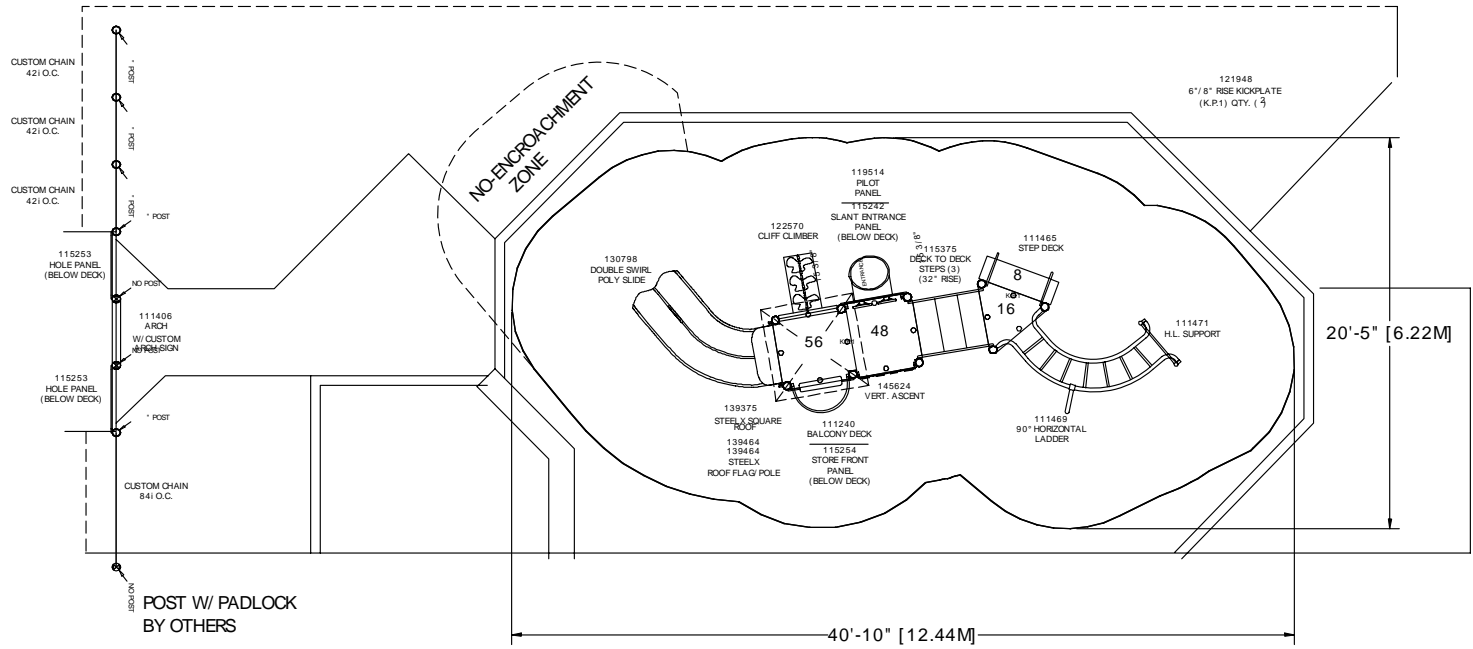

Custom Charge

Custom Charge

Custom Charge

5-12 YEARS
CLH JULY 20 2004

**LANDSCAPE  
STRUCTURES INC**

EVANSON TOT LOT  
"B"  
WINNIPEG, MB

PLAYGROUNDS-R-US  
JODI MARR

PLAYBOOSTER  
32581B-2