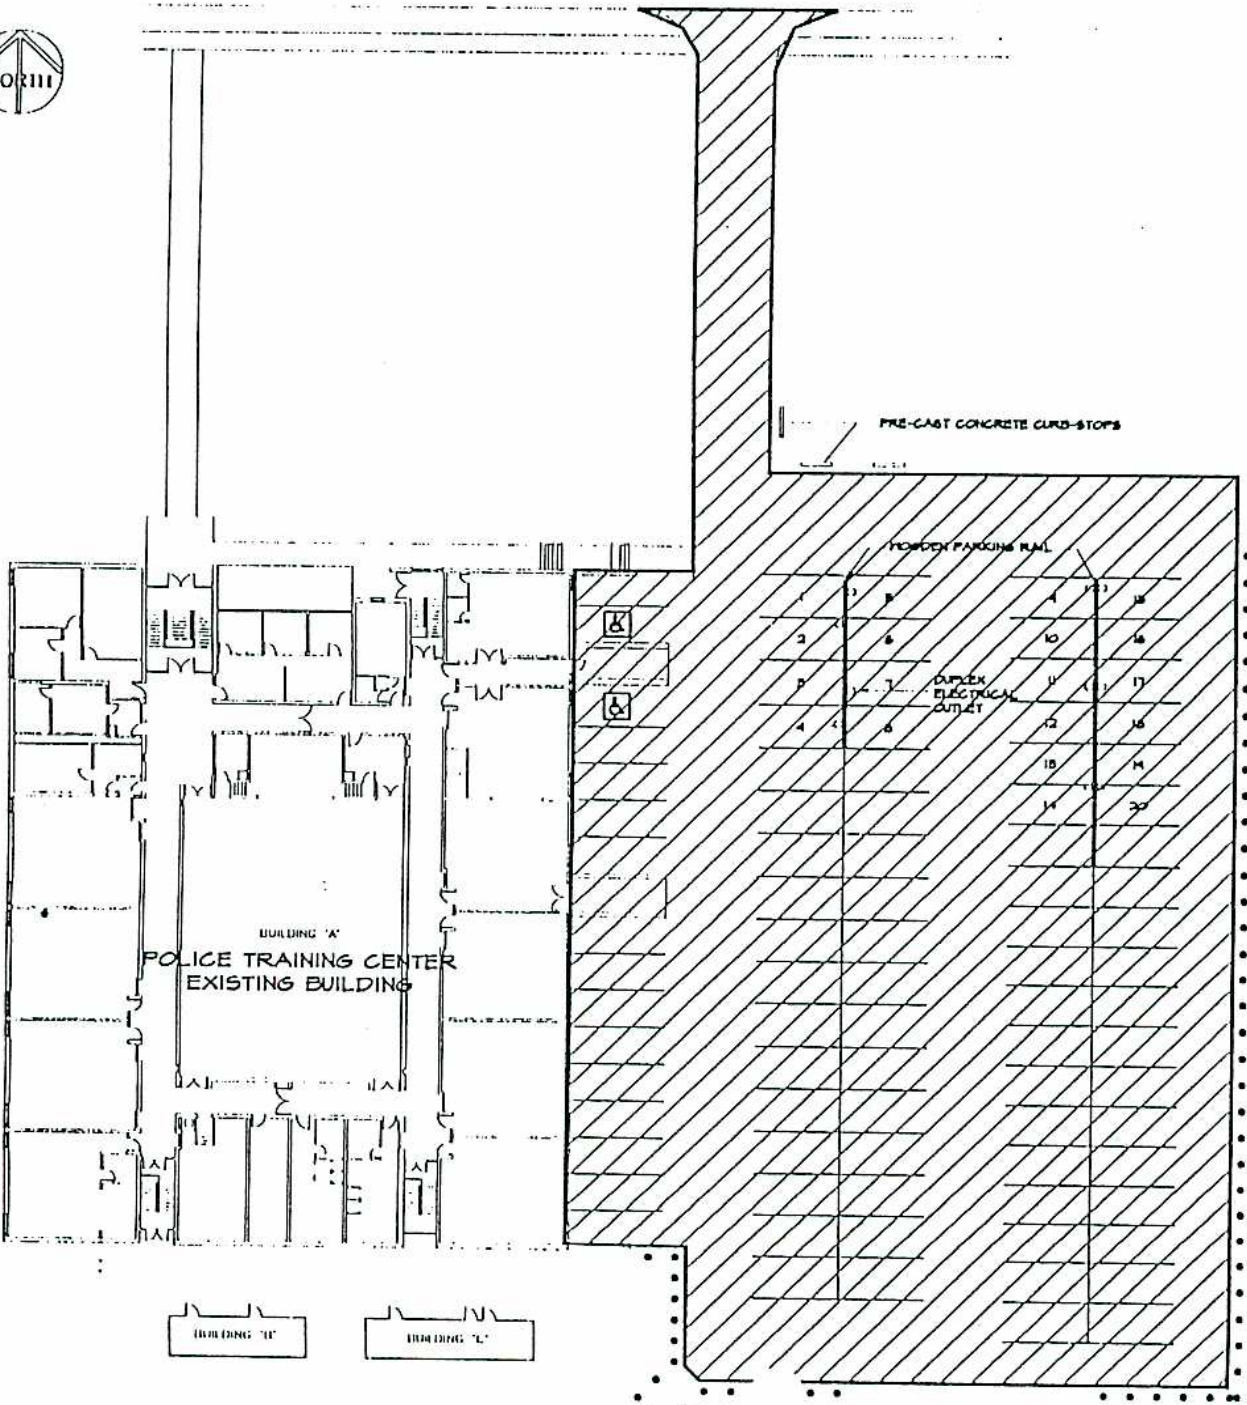

ALLARD STREET

- 90 STALLS
- 20 NUMBERED, SERVICED STALLS;
- 70:1 SCRAMBLE PARKING.

130 ALLARD

35,897 SQ. FT.

Police Training Center  
150 Allard St  
Hempig, MD

Site Plan  
- Existing Parking Lot