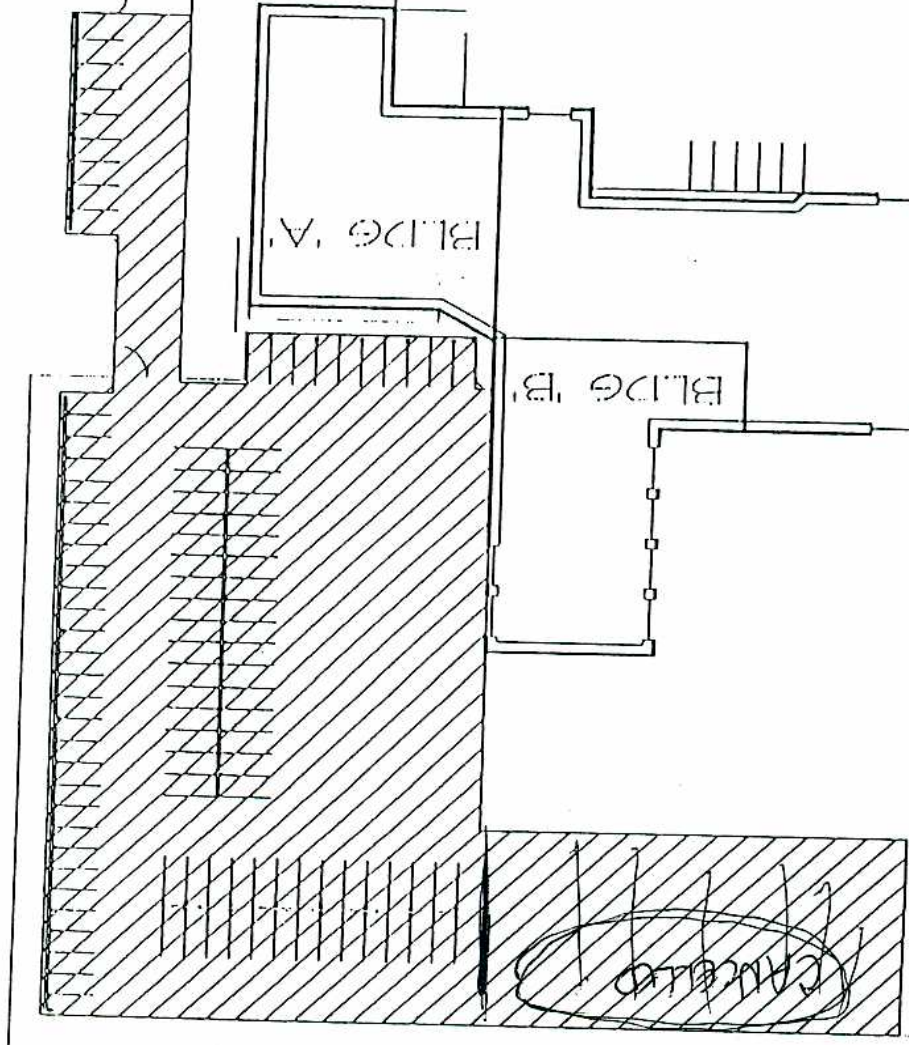

SWALES AVENUE

WILLIAMS STREET

60,421 SQ FT

25.66  
acres

BLDG 'C'

CHURCH