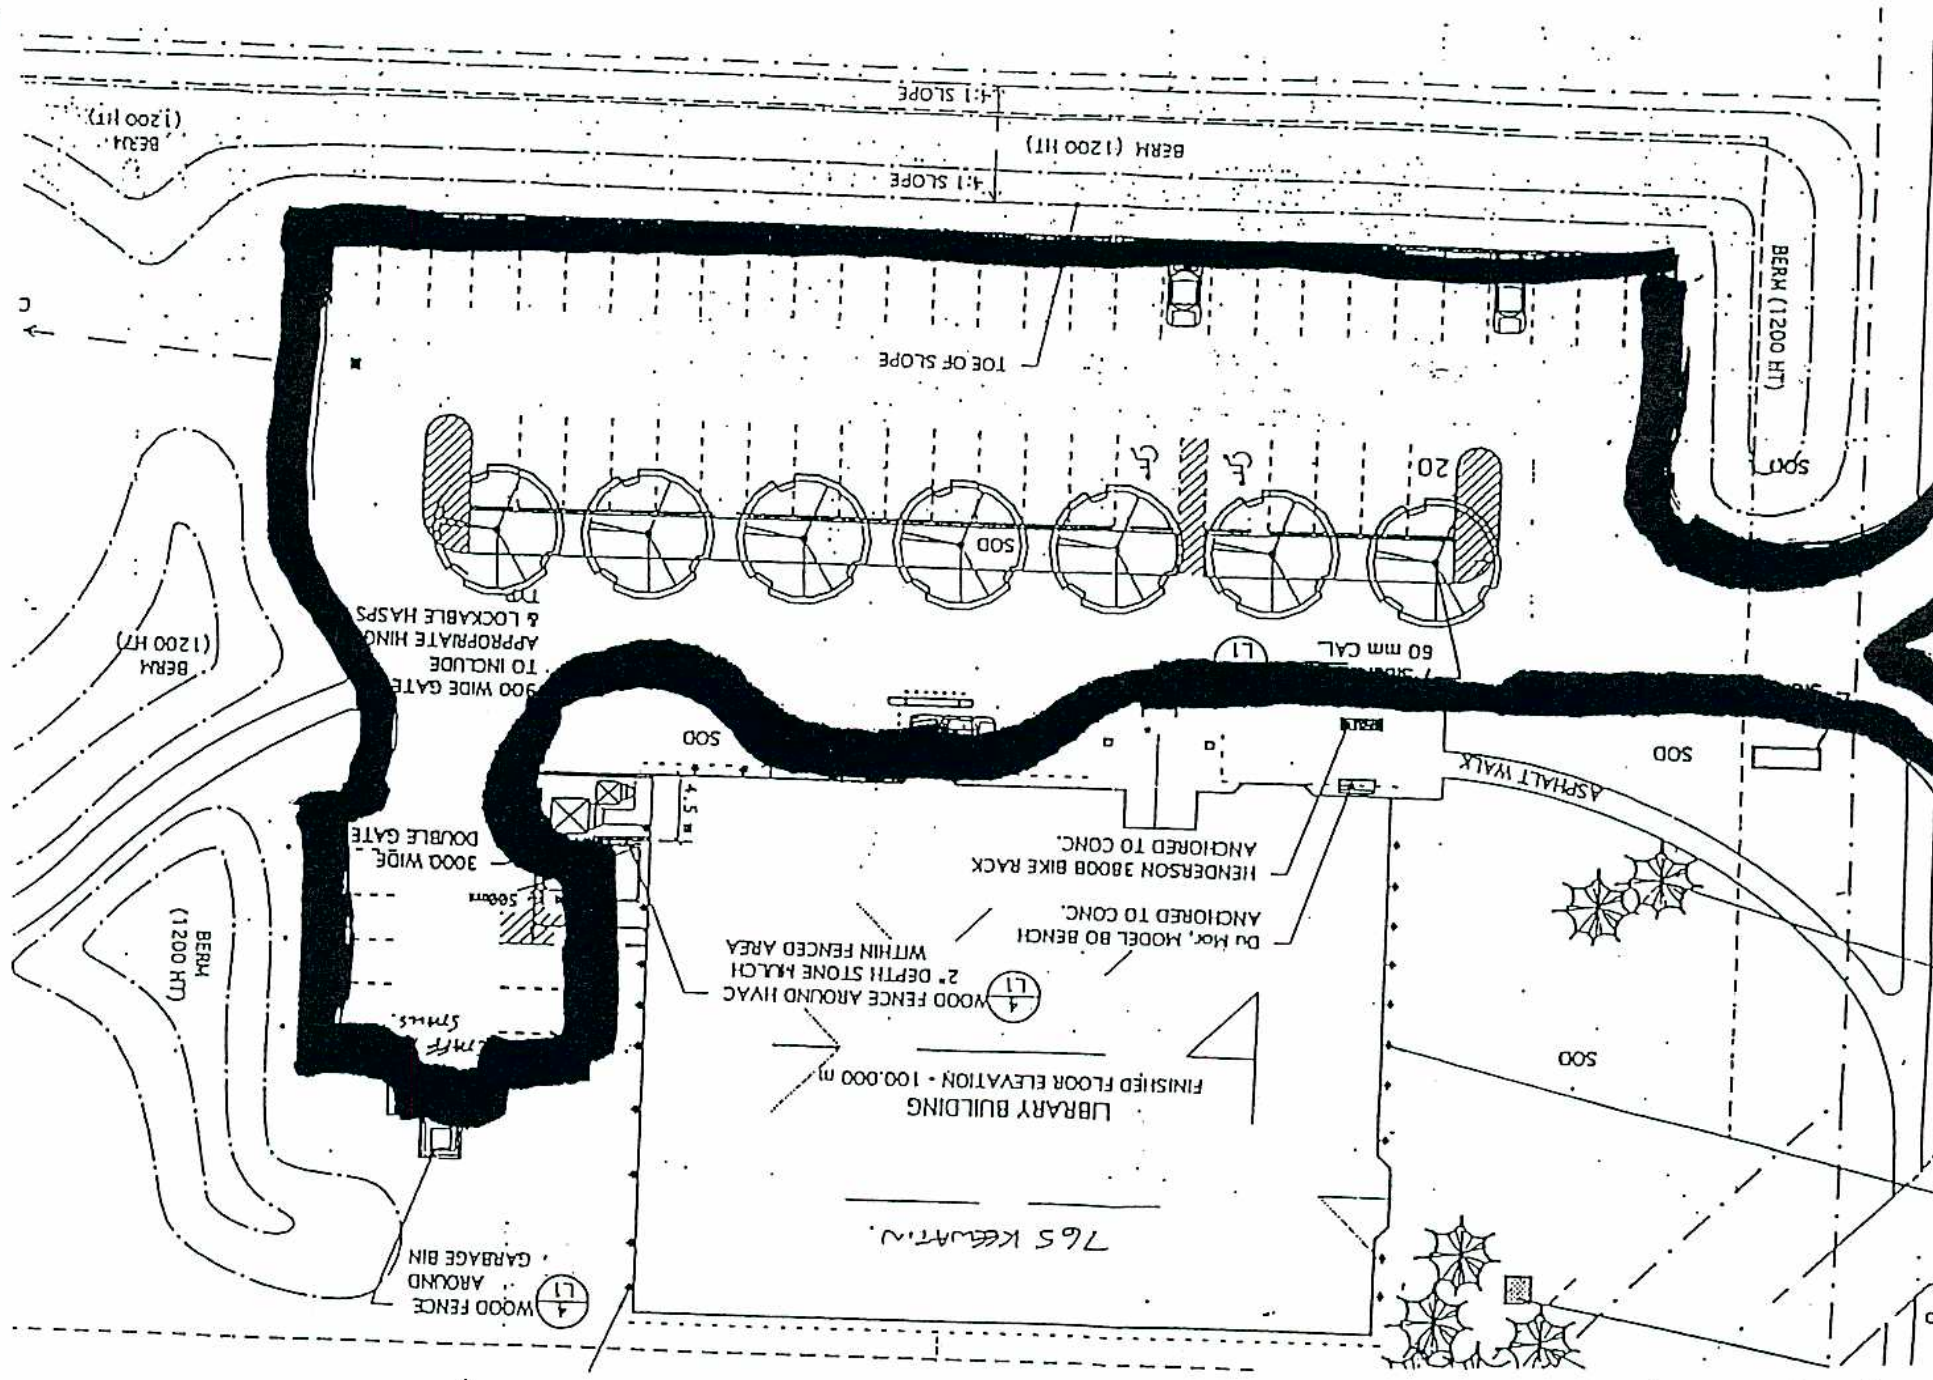

APPROX 30360 SQ FT

WOOD FENCE AROUND GARBAGE BIN (L1)

GARBAGE BIN

WOOD FENCE AROUND

TO INCLUDE APPROPRIATE HINGES & LOCKABLE HASPS

900 WIDE GATE

DOUBLE GATE

3000 WIDE