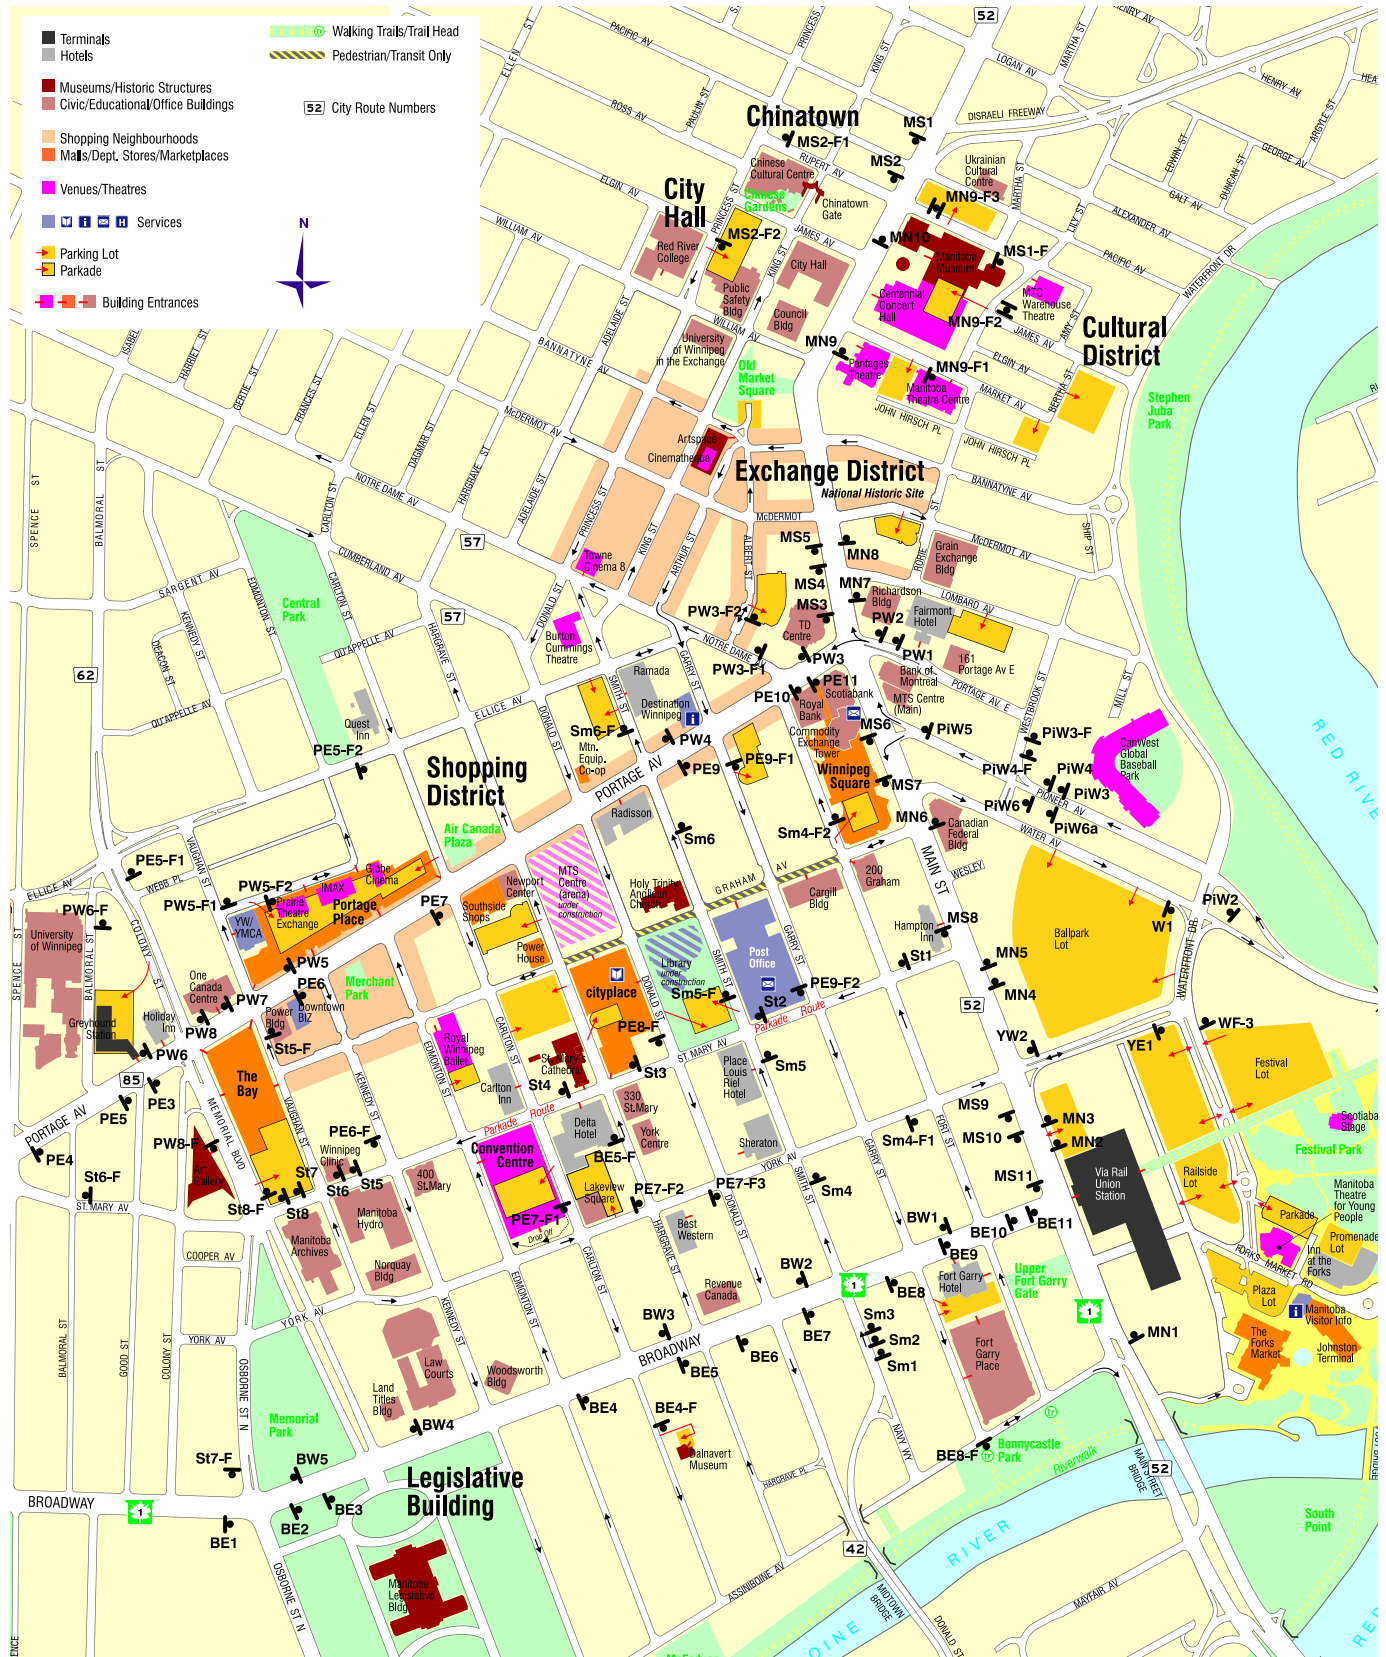

# Portage & Broadway Sign Plan

# Downtown Winnipeg Sign Plan Map