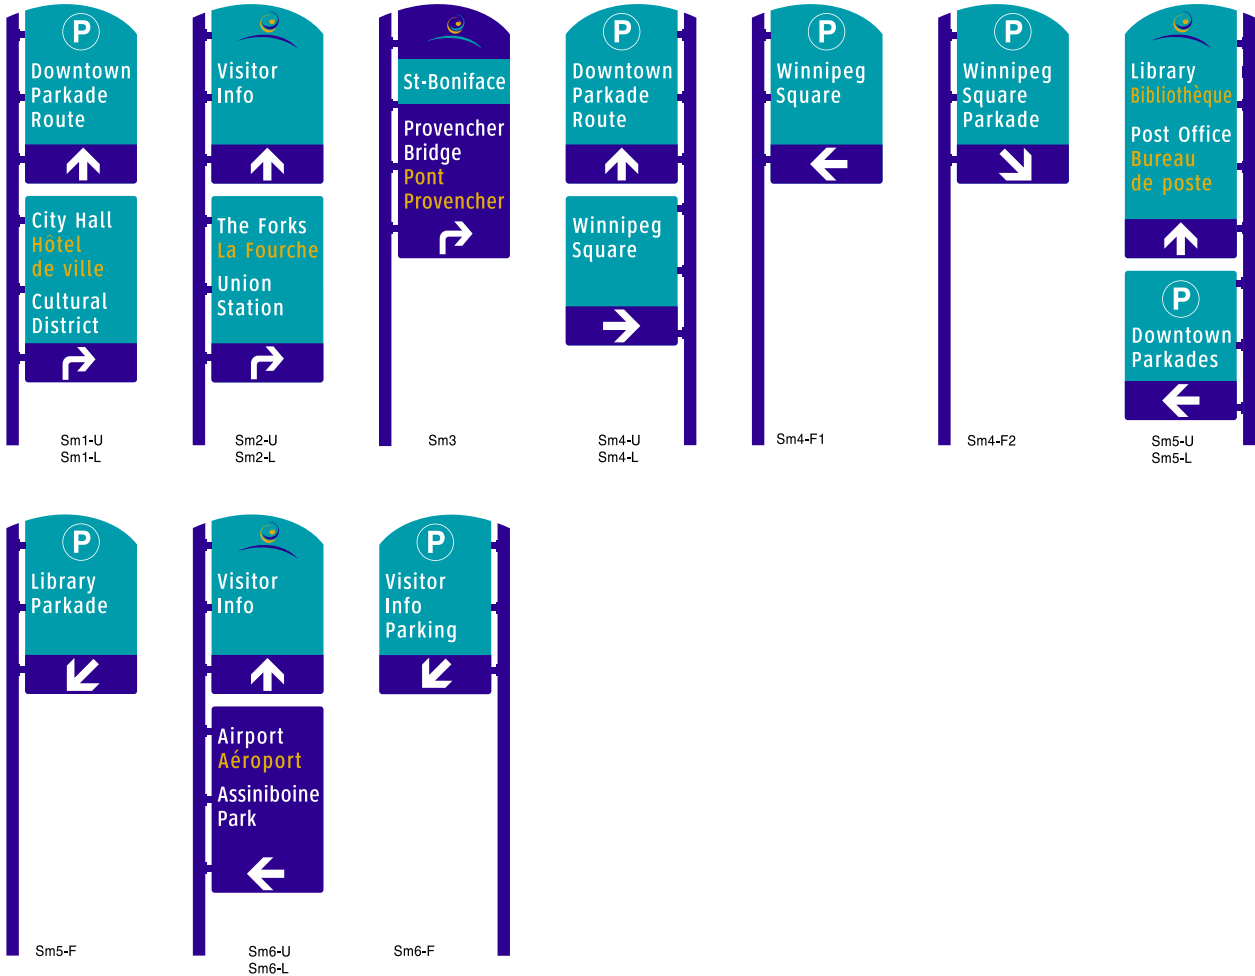

Downtown Winnipeg Sign Inventory (continued)

Smith - Sm