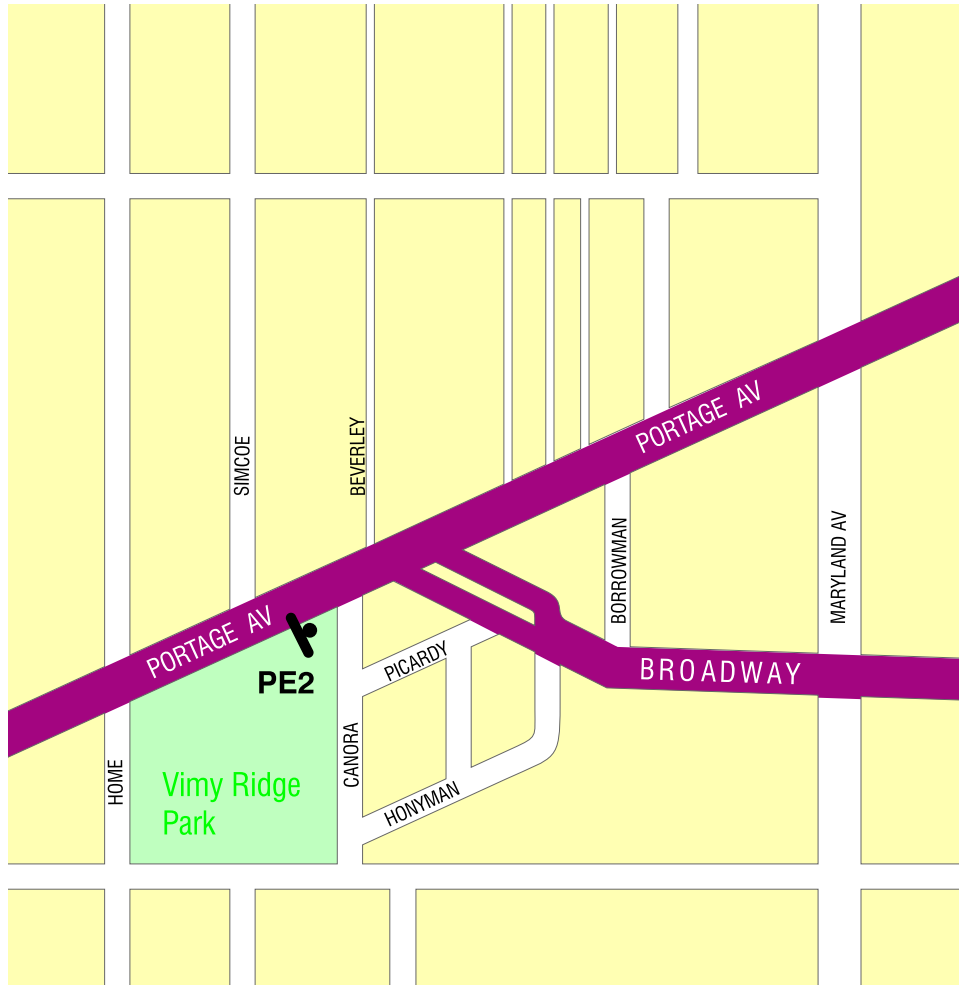

Portage & Broadway Sign Plan