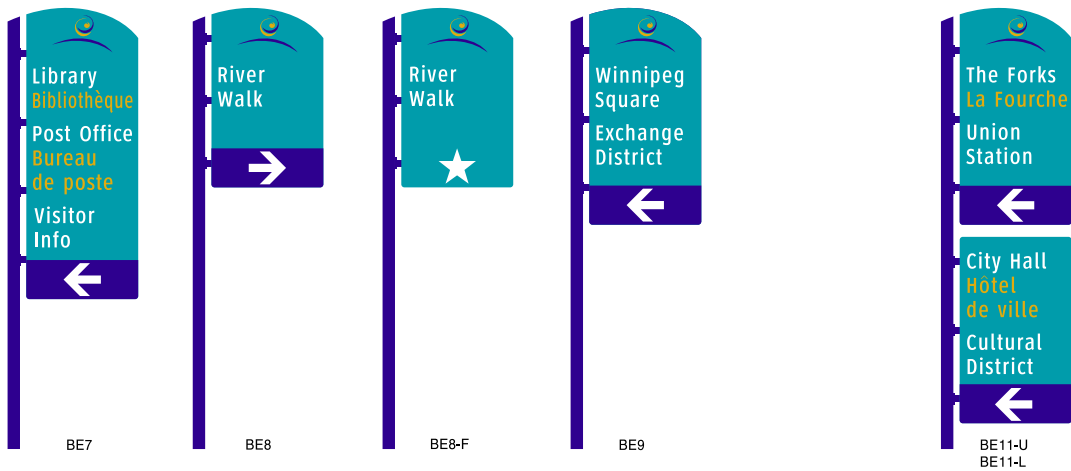

Downtown Winnipeg Sign Inventory

Broadway East - BE