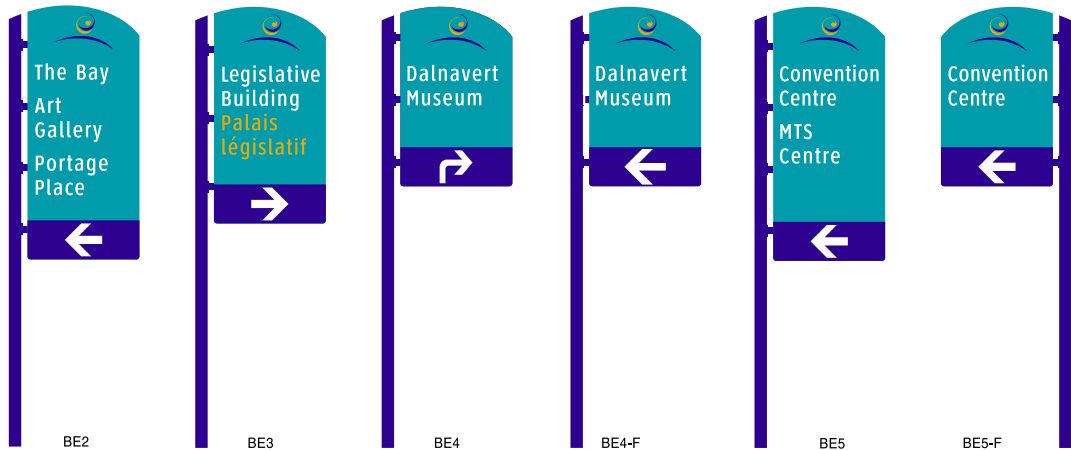

Downtown Winnipeg Sign Inventory

Broadway East - BE