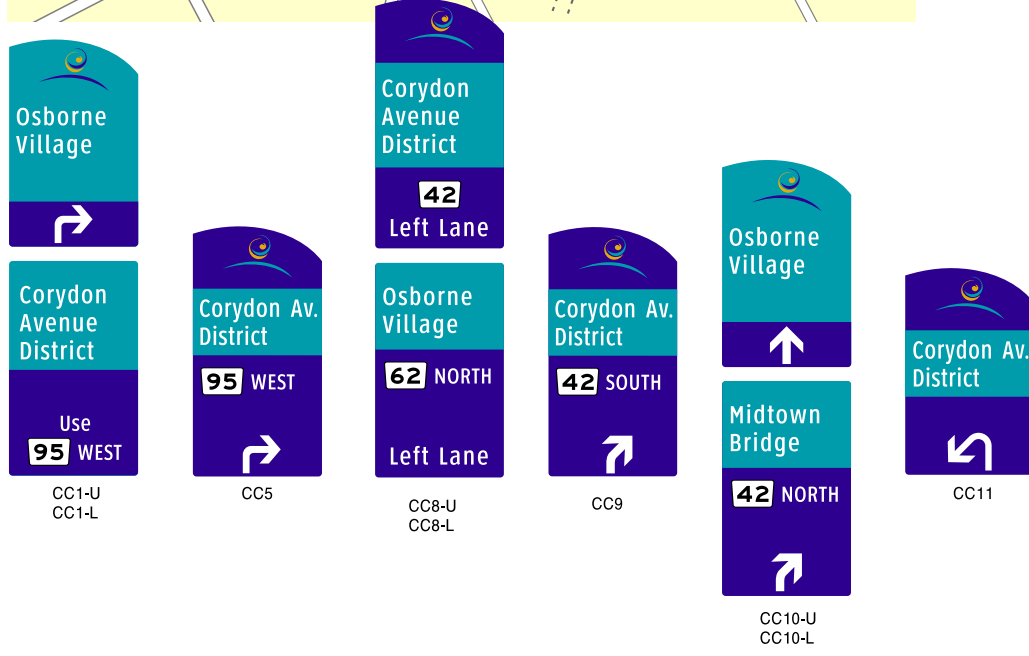

Confusion Corner Sign Plan