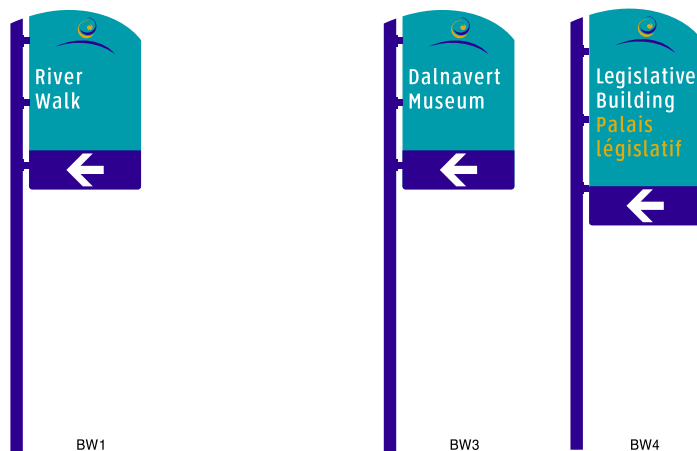

Broadway West - BW