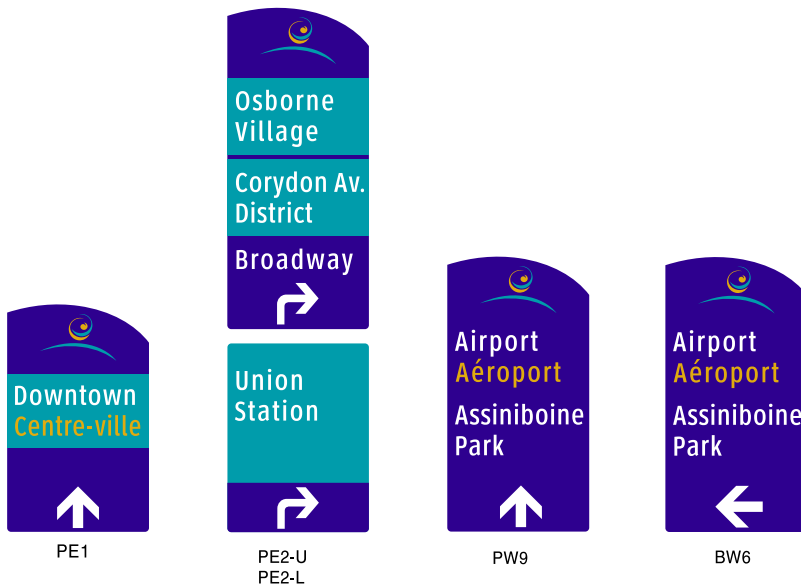

# Portage & Broadway Sign Plan

# Downtown Winnipeg Sign Plan Map