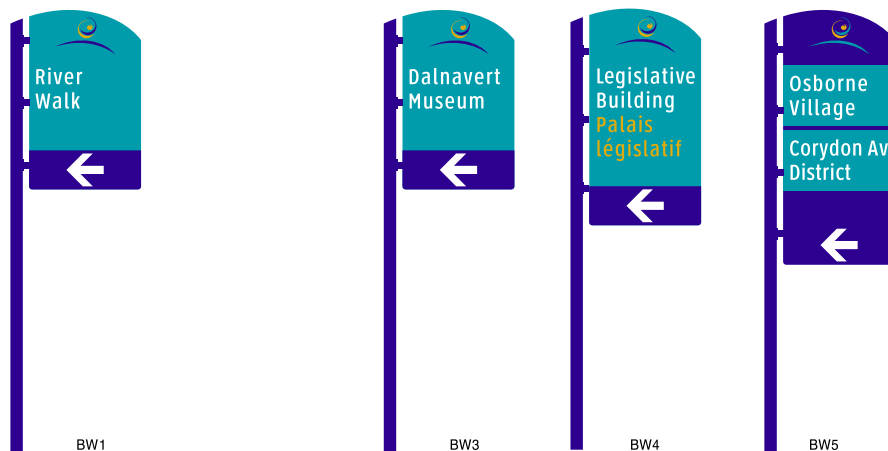

Broadway West - BW