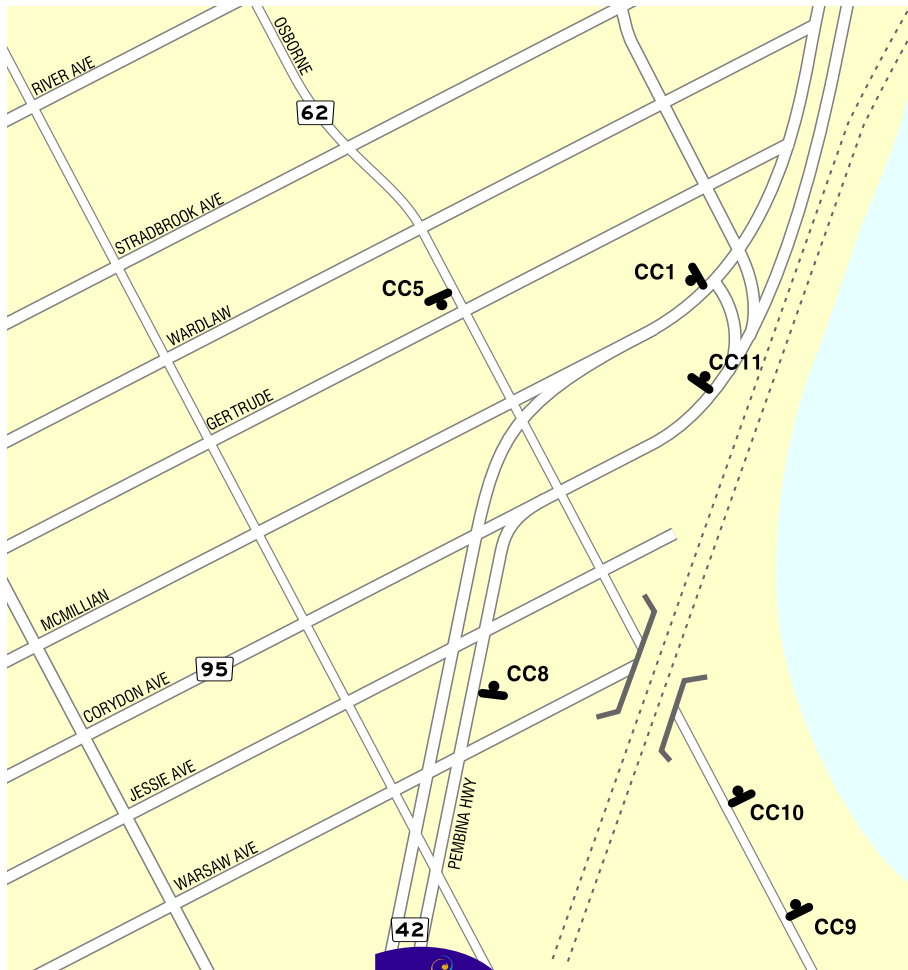

Confusion Corner Sign Plan