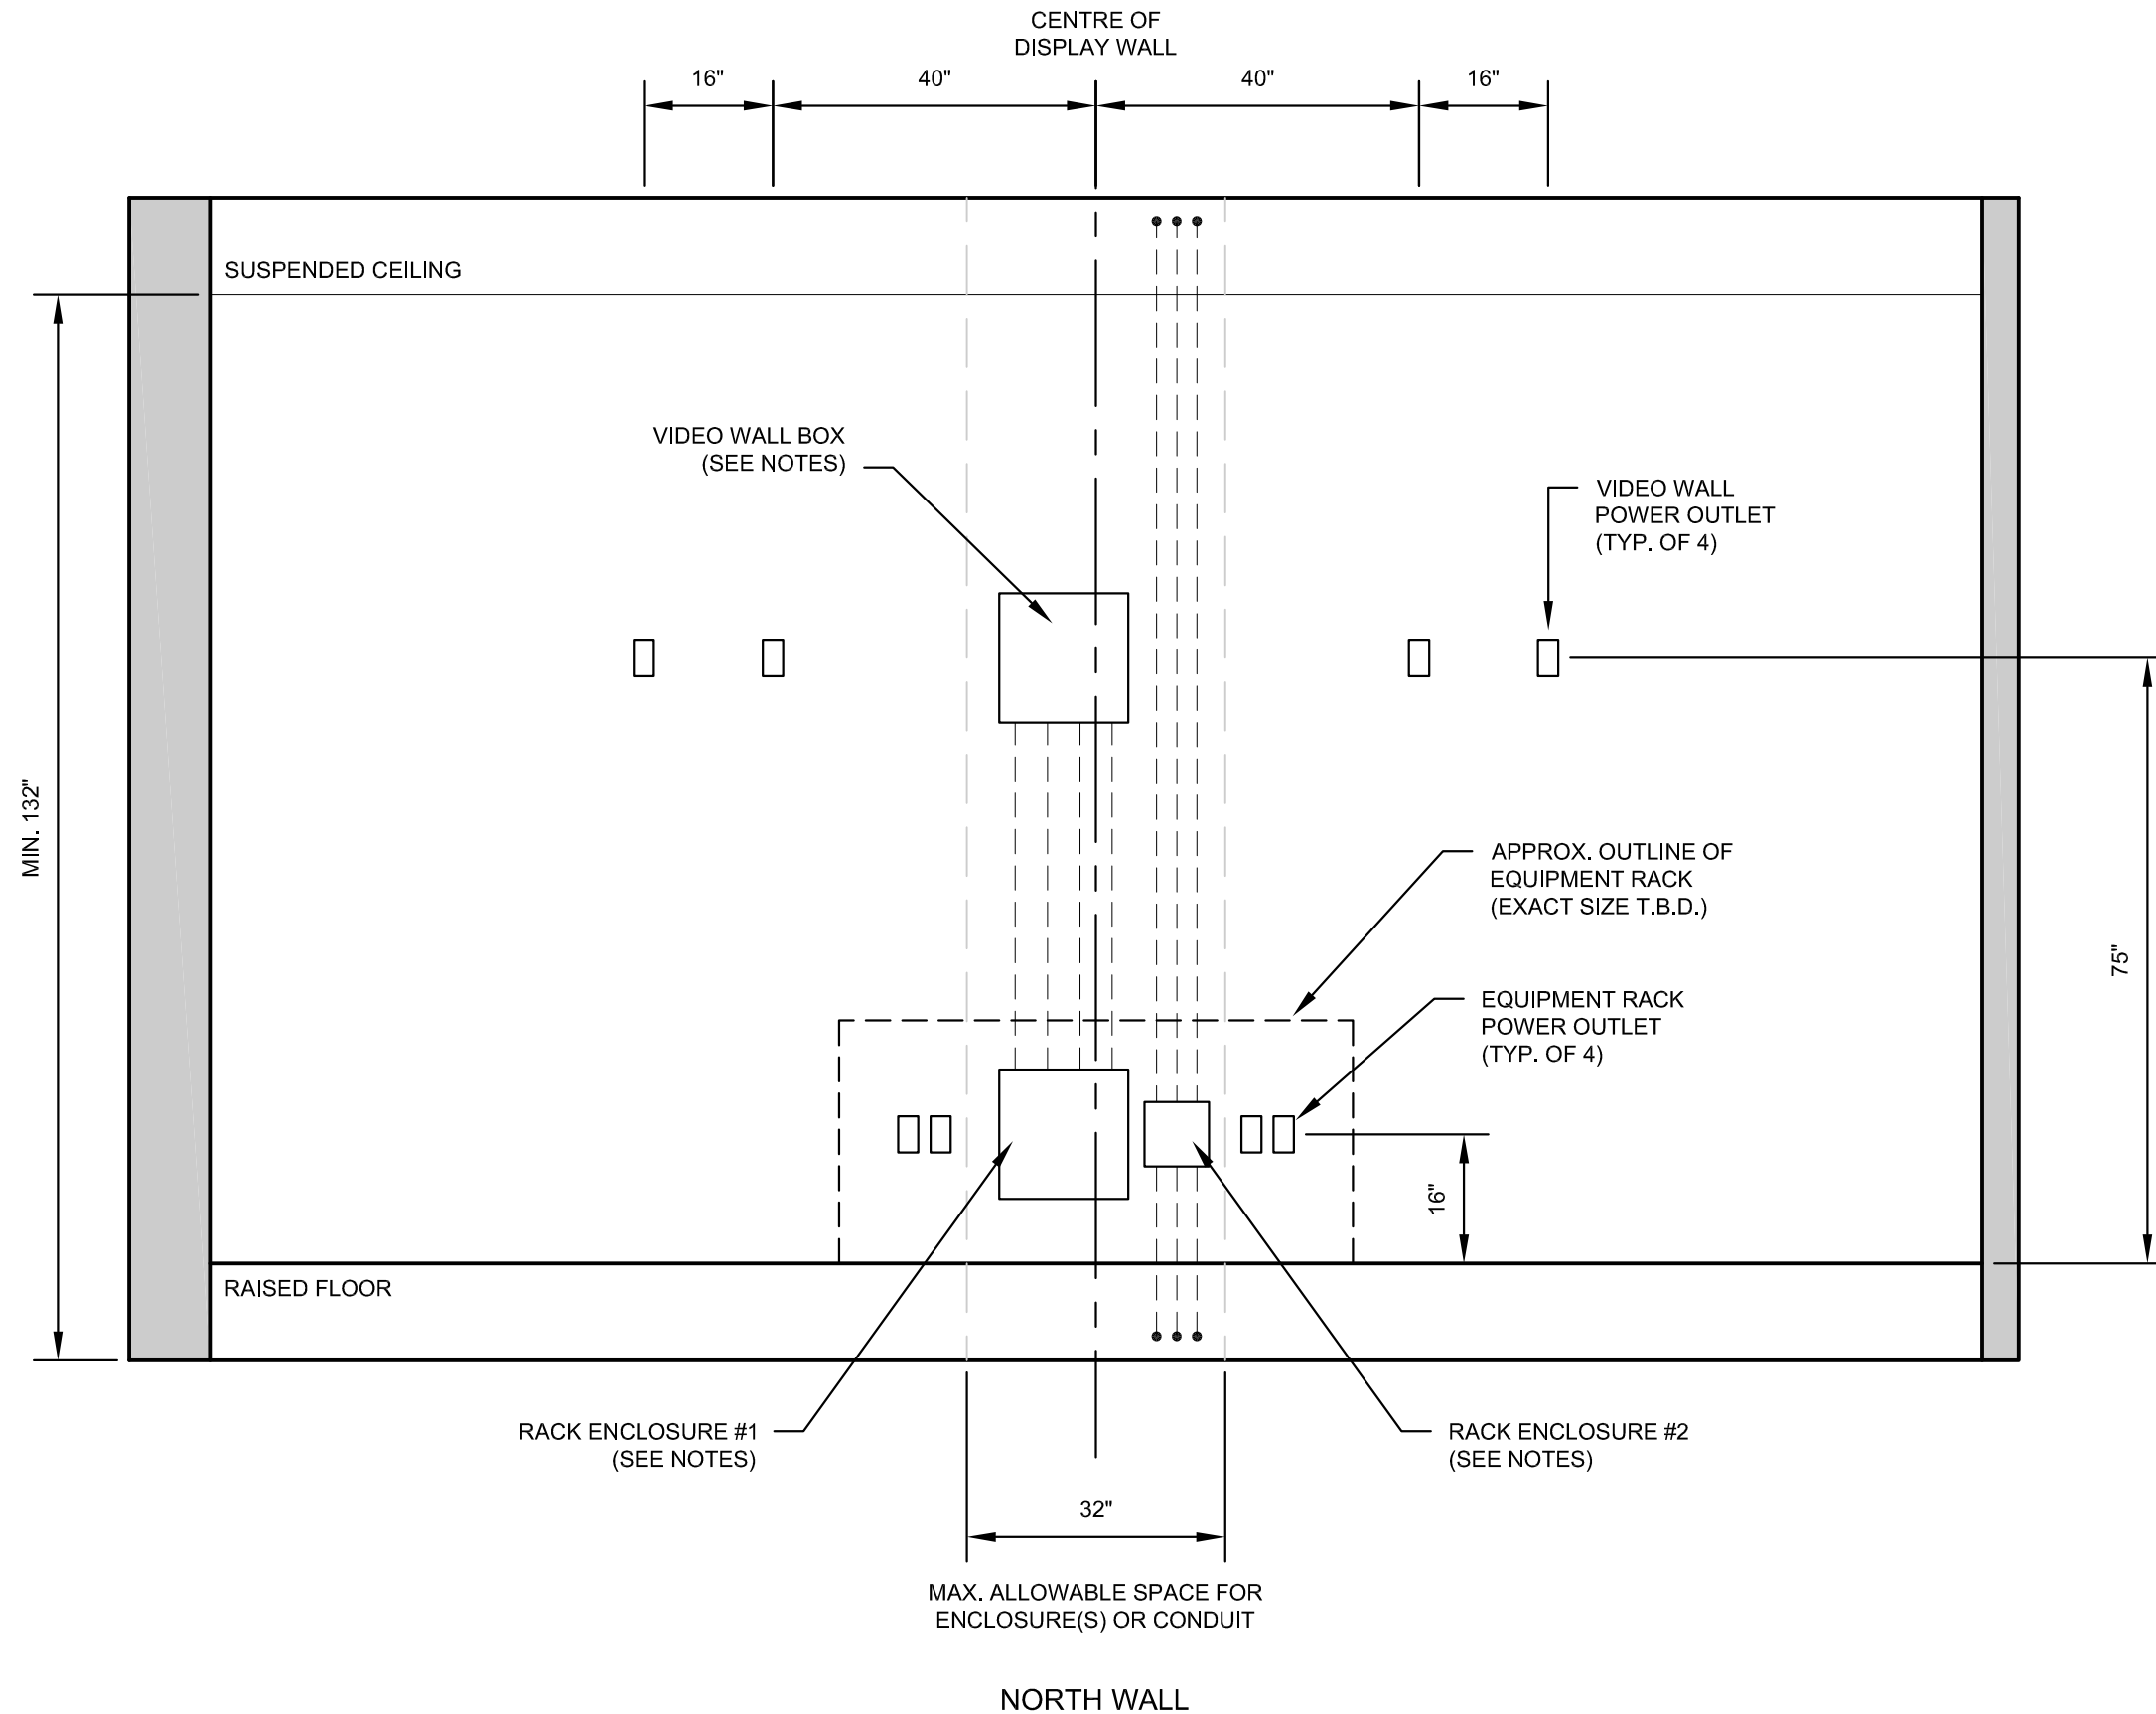

REVISION	DATE
REVISED	29/05/15

CLIENT:
CITY OF WINNIPEG
TRAFFIC SIGNALS BRANCH

DRAWING:
AV INFRASTRUCTURE
VIDEO WALL ELEVATION
ROOM R05

DRAWN BY: GARY CYR **DATE:** MAY 27, 2015

SALES: B. PRATCSHLER **SCALE:** N.T.S.