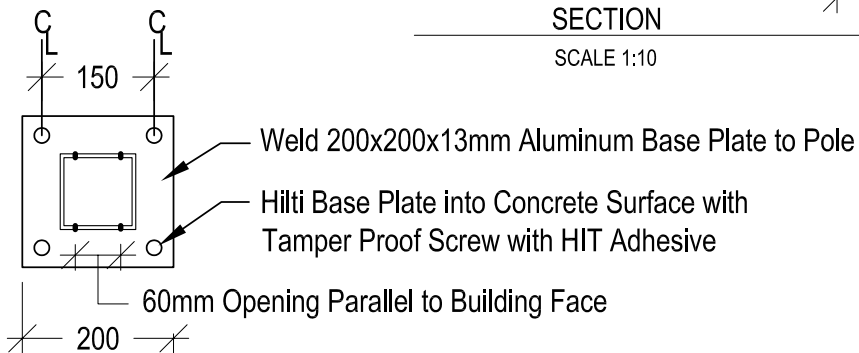

SECTION

SCALE 1:10

PLAN VIEW

SCALE 1:10

PROJECT

RED RIVER COLLEGE
PRINCESS STREET CAMPUS
94-2004

DRAWING TITLE

BICYCLE RACK DETAILS

DRAWN BY
BGS/RL

CHECKED

SCALE

AS SHOWN

DATE
JULY 06, 2004

DWG. NO.

SK 3