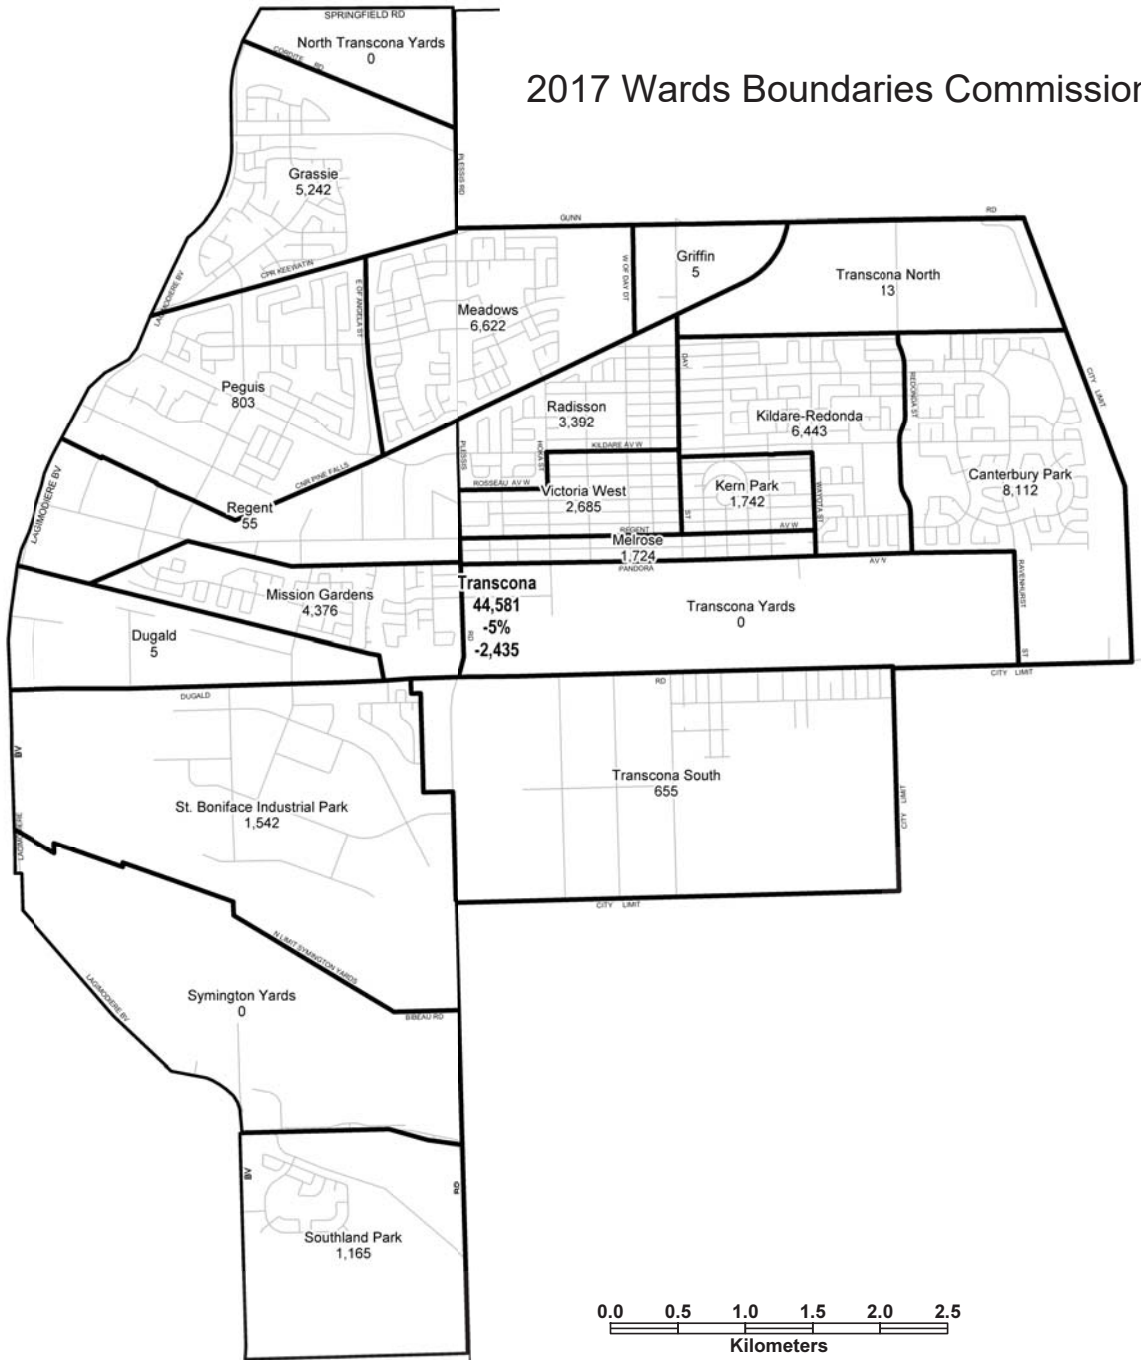

2017 Wards Boundaries Commission

- A Ward; 2016 Pop, Deviation % and Amt
 - A Neighborhood 2016 Pop
 - ^ Ward Boundary Labels
 - ^ Neighbourhood Boundary Labels
 - Neighborhood Boundaries
 - Rivers
 - Streets
- Oct 13, 2017