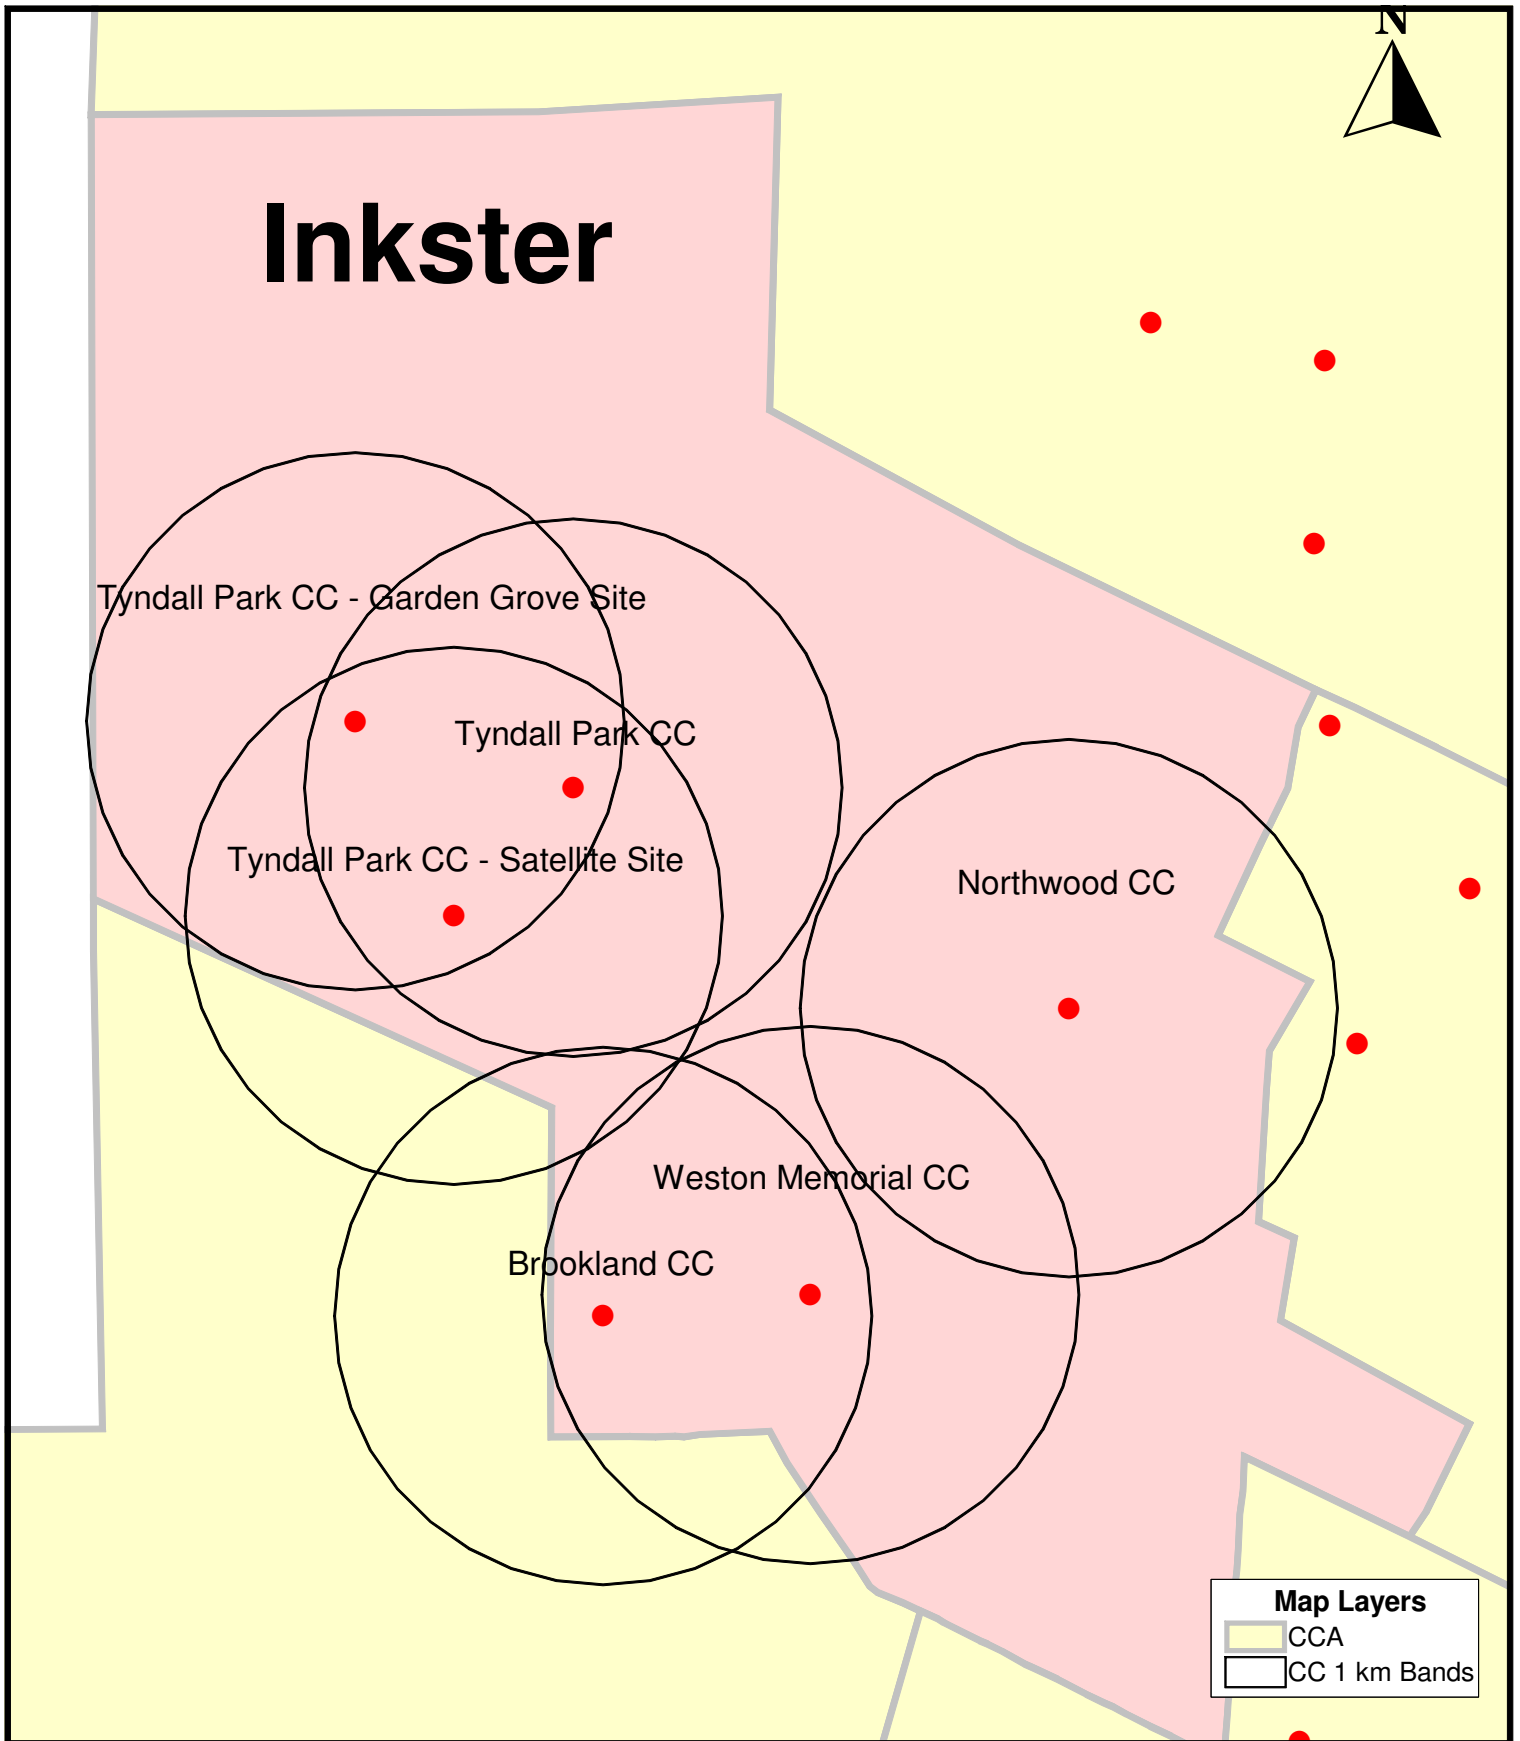

Assiniboine South - Community Centre Bands

Downtown - Community Centre Bands

Fort Garry - Community Centre Bands

Inkster - Community Centre Bands

Point Douglas - Community Centre Bands

River East - Community Centre Bands

River Heights - Community Centre Bands

St. Boniface - Community Centre Bands

St. Boniface

Notre Dame Recreation Association CC

St. Boniface East CC (CLOSED)

Norwood CC

Champlain CC

Archwood CC

Winakwa CC

Southdale CC

Map Layers

- CCA
- CC 1 km Bands

St. James - Community Centre Bands

St. Vital - Community Centre Bands

Seven Oaks - Community Centre Bands

Transcona - Community Centre Bands