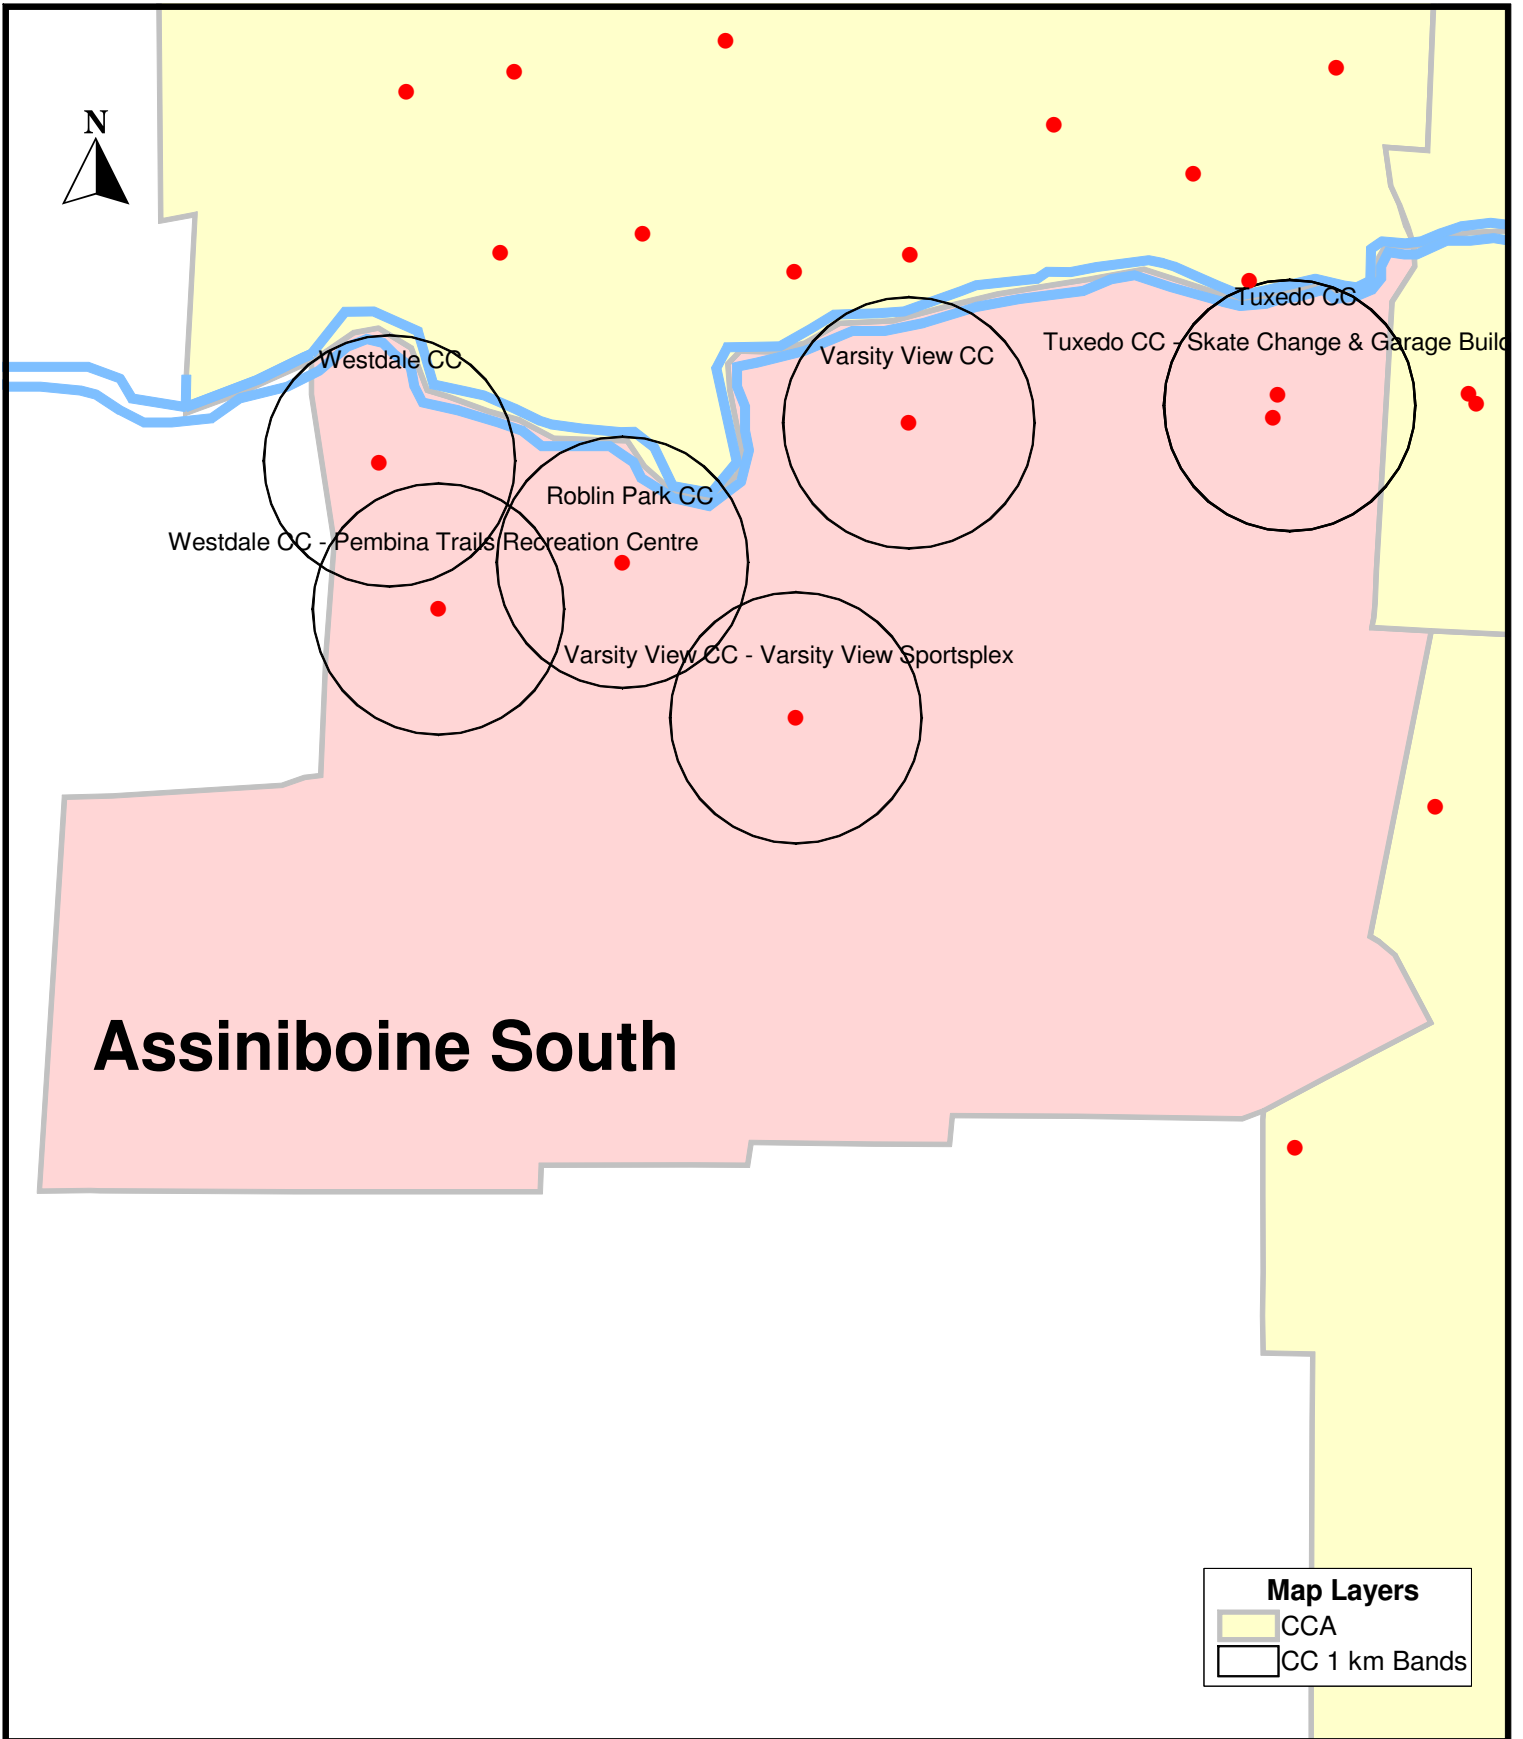

Assiniboine South - Community Centre Bands

Downtown - Community Centre Bands

Fort Garry - Community Centre Bands

Inkster - Community Centre Bands

Point Douglas - Community Centre Bands

River East - Community Centre Bands

River Heights - Community Centre Bands

St. Boniface - Community Centre Bands

St. Boniface

Notre Dame Recreation Association CC

St. Boniface East CC (CLOSED)

Norwood CC

Champlain CC

Archwood CC

Winakwa CC

Southdale CC

Map Layers

- CCA
- CC 1 km Bands

St. James - Community Centre Bands

St. Vital - Community Centre Bands

Seven Oaks - Community Centre Bands

Transcona - Community Centre Bands