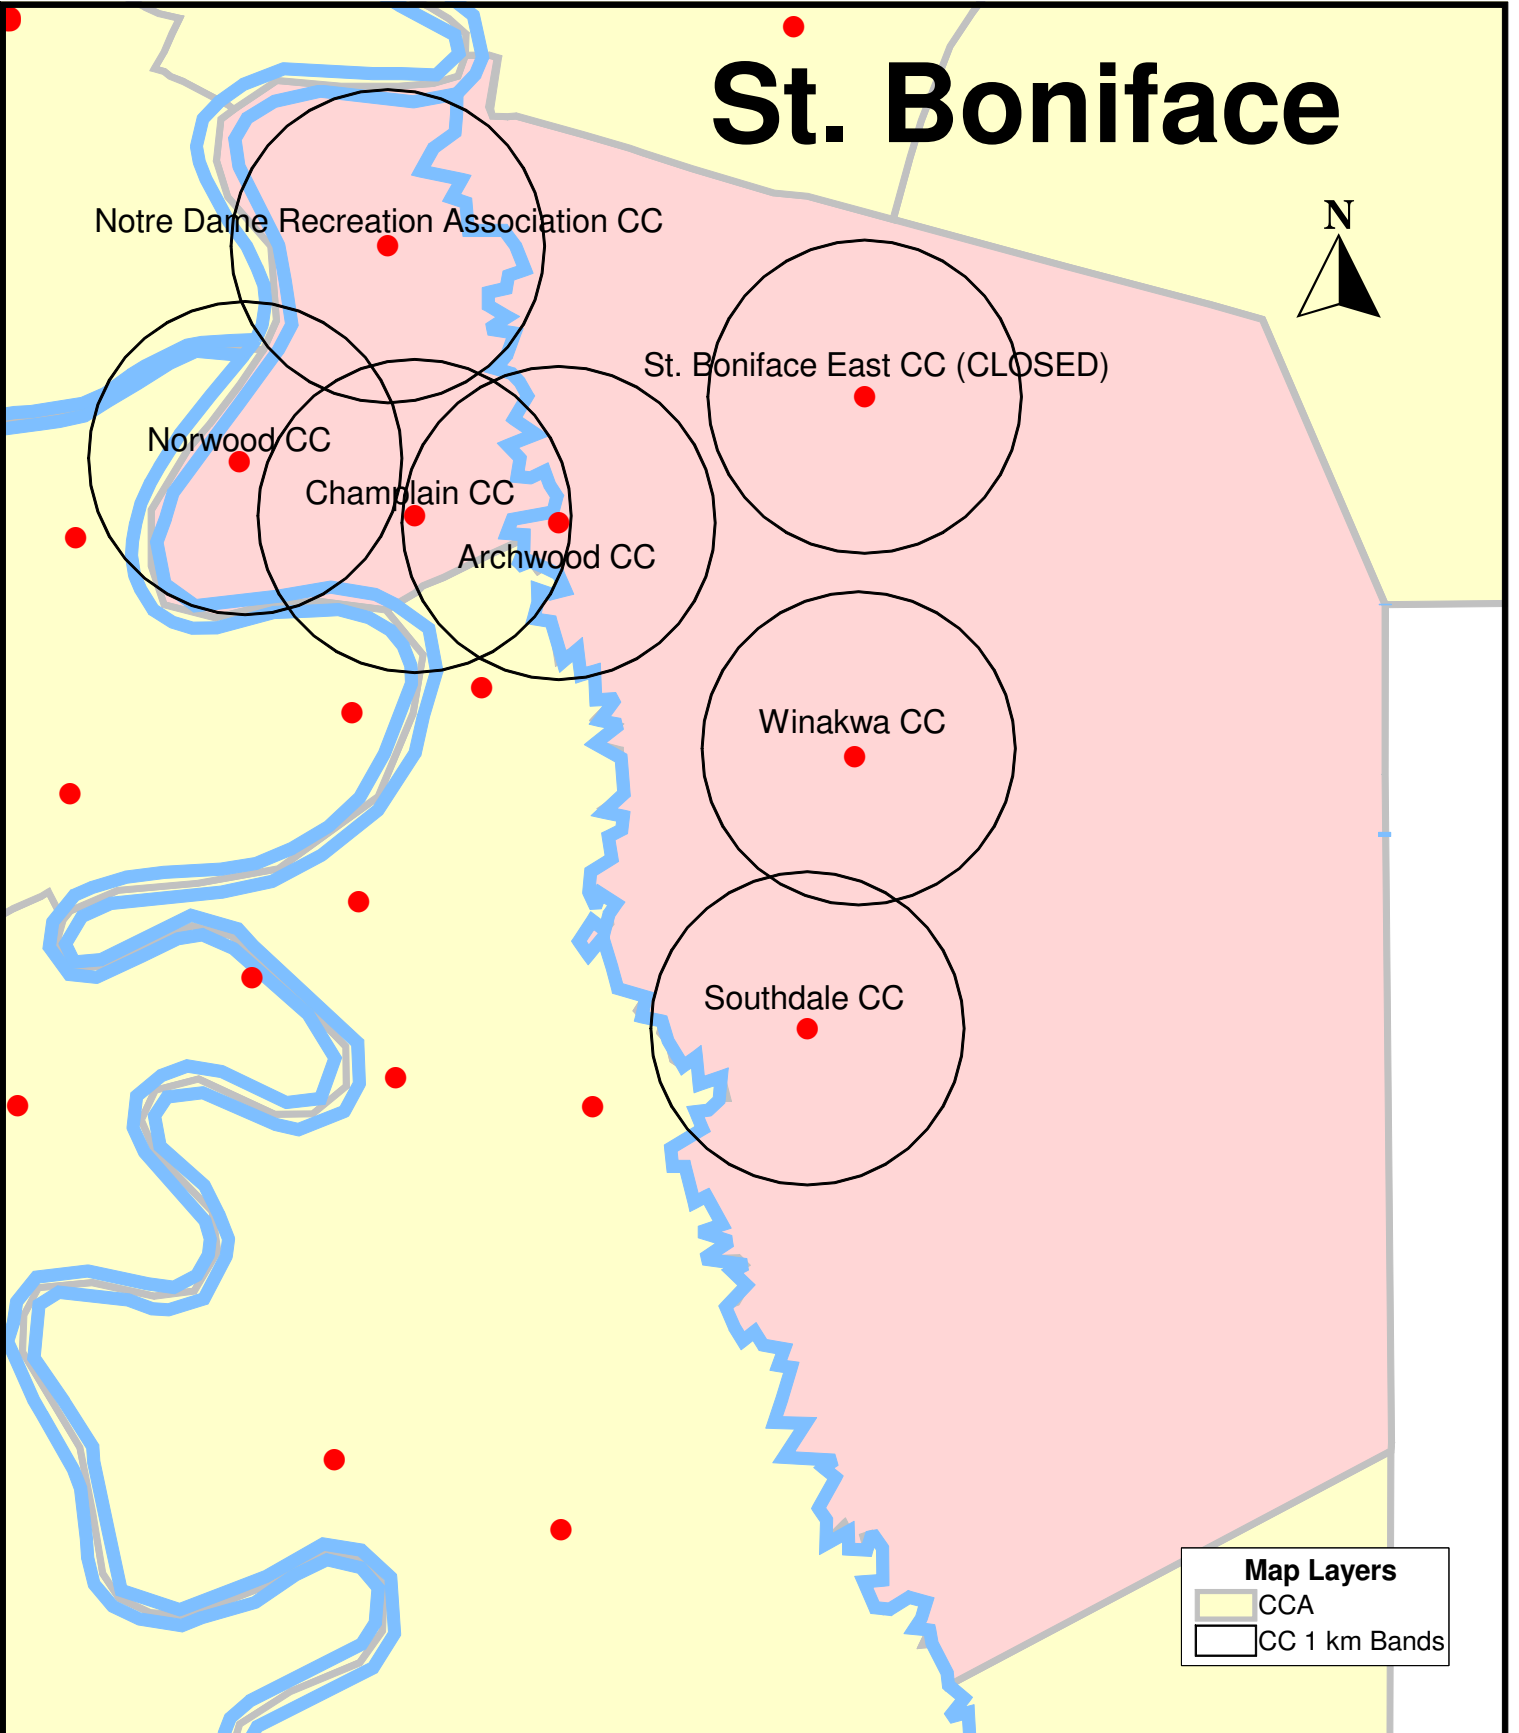

Assiniboine South - Community Centre Bands

Downtown - Community Centre Bands

Fort Garry - Community Centre Bands

Inkster - Community Centre Bands

Point Douglas - Community Centre Bands

River East - Community Centre Bands

River Heights - Community Centre Bands

St. Boniface - Community Centre Bands

St. Boniface

Notre Dame Recreation Association CC

St. Boniface East CC (CLOSED)

Norwood CC

Champlain CC

Archwood CC

Winakwa CC

Southdale CC

Map Layers

- CCA
- CC 1 km Bands

St. James - Community Centre Bands

St. Vital - Community Centre Bands

Seven Oaks - Community Centre Bands

Transcona - Community Centre Bands