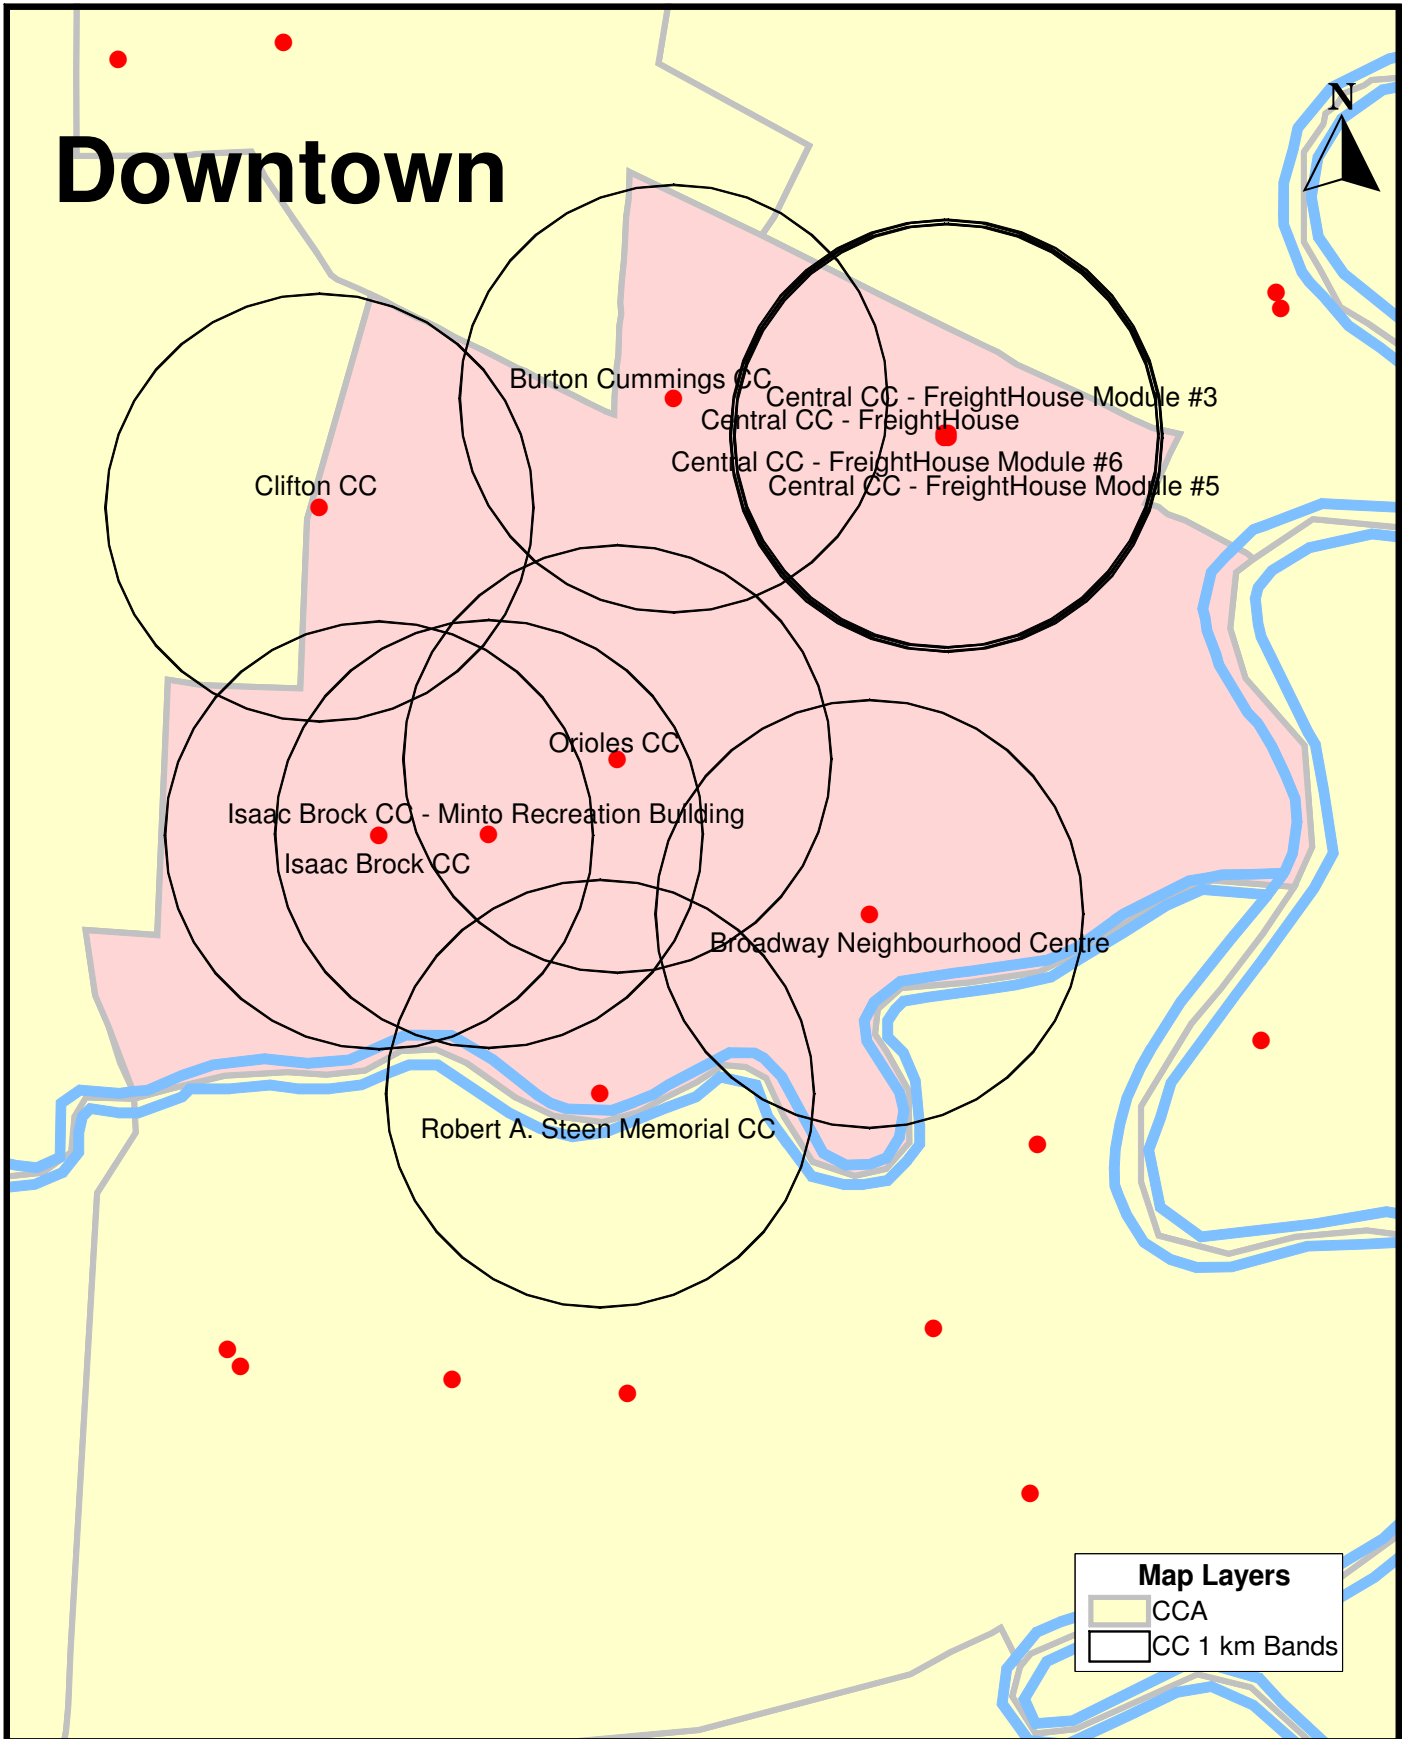

Assiniboine South - Community Centre Bands

Downtown - Community Centre Bands

Fort Garry - Community Centre Bands

Inkster - Community Centre Bands

Point Douglas - Community Centre Bands

River East - Community Centre Bands

River Heights - Community Centre Bands

St. Boniface - Community Centre Bands

St. Boniface

Notre Dame Recreation Association CC

St. Boniface East CC (CLOSED)

Norwood CC

Champlain CC

Archwood CC

Winakwa CC

Southdale CC

Map Layers

- CCA
- CC 1 km Bands

St. James - Community Centre Bands

St. Vital - Community Centre Bands

Seven Oaks - Community Centre Bands

Transcona - Community Centre Bands