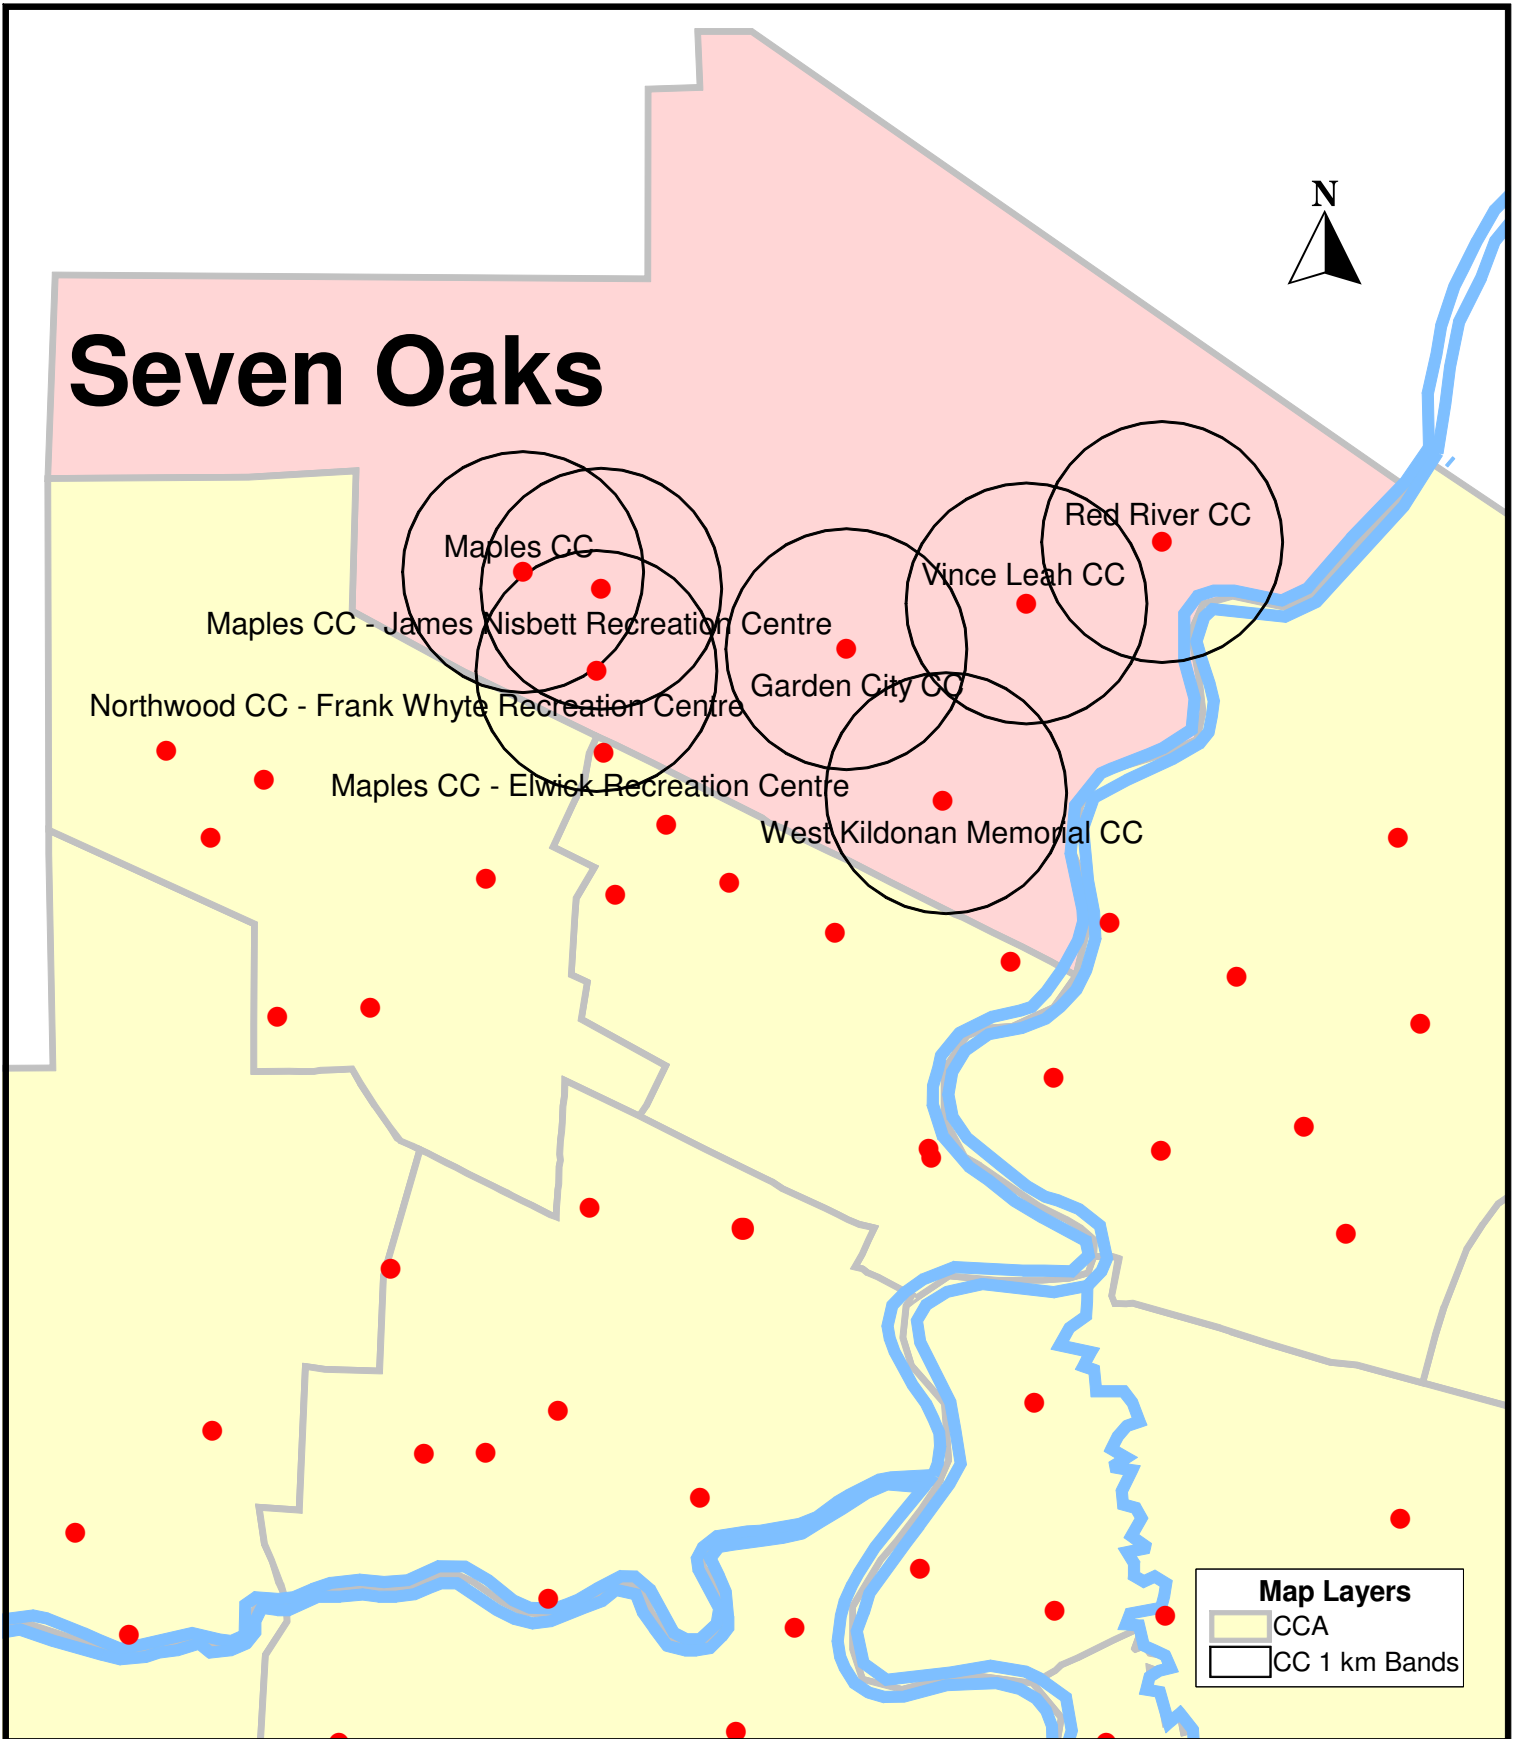

Assiniboine South - Community Centre Bands

Downtown - Community Centre Bands

Fort Garry - Community Centre Bands

Inkster - Community Centre Bands

Point Douglas - Community Centre Bands

River East - Community Centre Bands

Winakwa CC

Southdale CC

Map Layers

- CCA
- CC 1 km Bands

St. James - Community Centre Bands

St. Vital - Community Centre Bands

Seven Oaks - Community Centre Bands

Transcona - Community Centre Bands