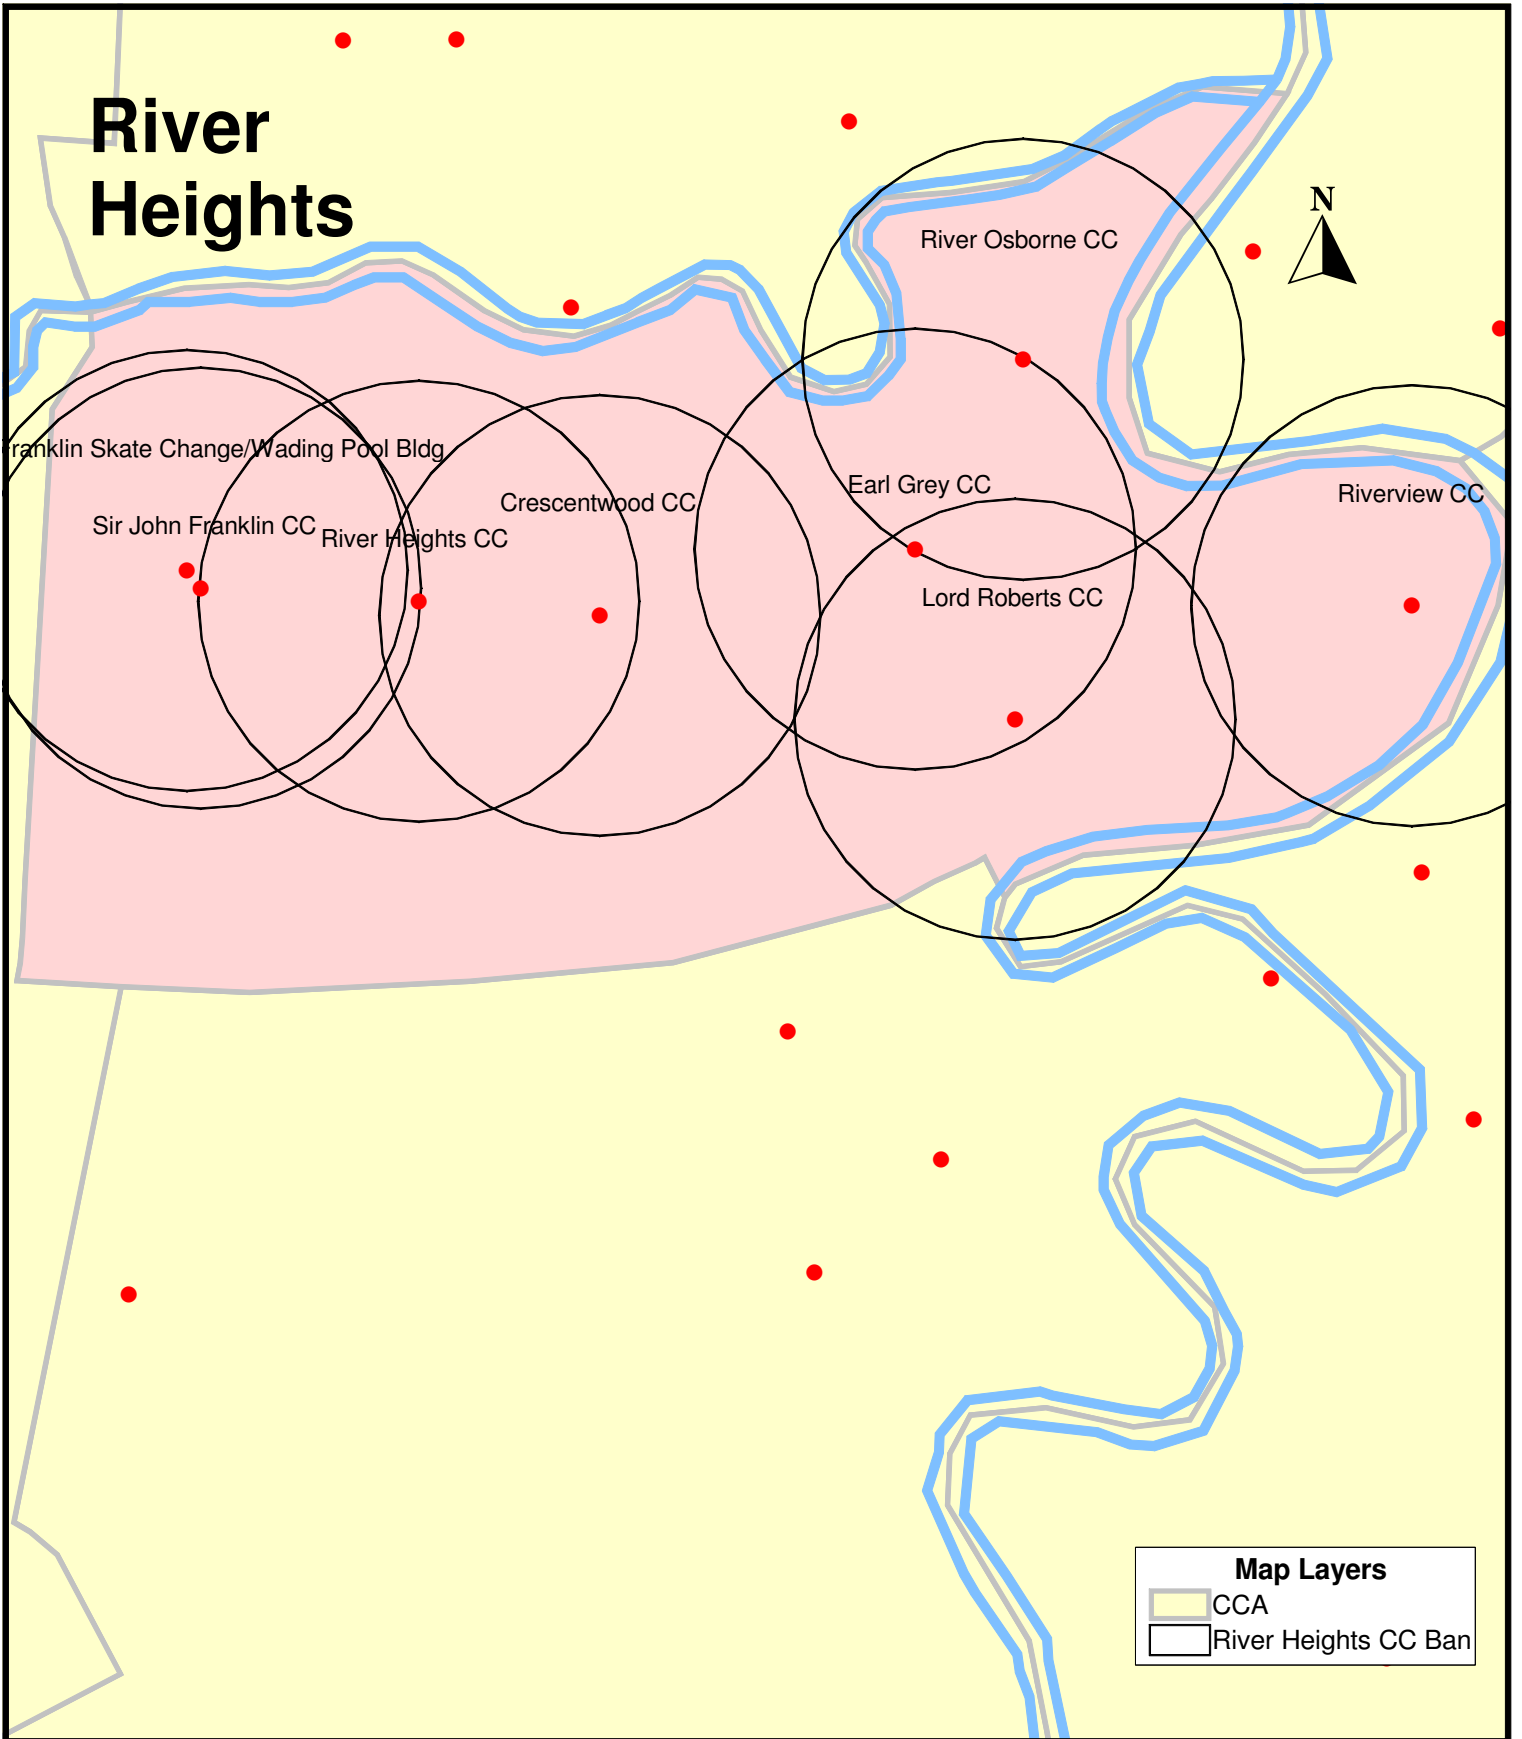

Assiniboine South - Community Centre Bands

Downtown - Community Centre Bands

Fort Garry - Community Centre Bands

Inkster - Community Centre Bands

Point Douglas - Community Centre Bands

River East - Community Centre Bands

River Heights - Community Centre Bands

St. Boniface - Community Centre Bands

St. Boniface

Notre Dame Recreation Association CC

St. Boniface East CC (CLOSED)

Norwood CC

Champlain CC

Archwood CC

Winakwa CC

Southdale CC

Map Layers

- CCA
- CC 1 km Bands

St. James - Community Centre Bands

St. Vital - Community Centre Bands

Seven Oaks - Community Centre Bands

Transcona - Community Centre Bands