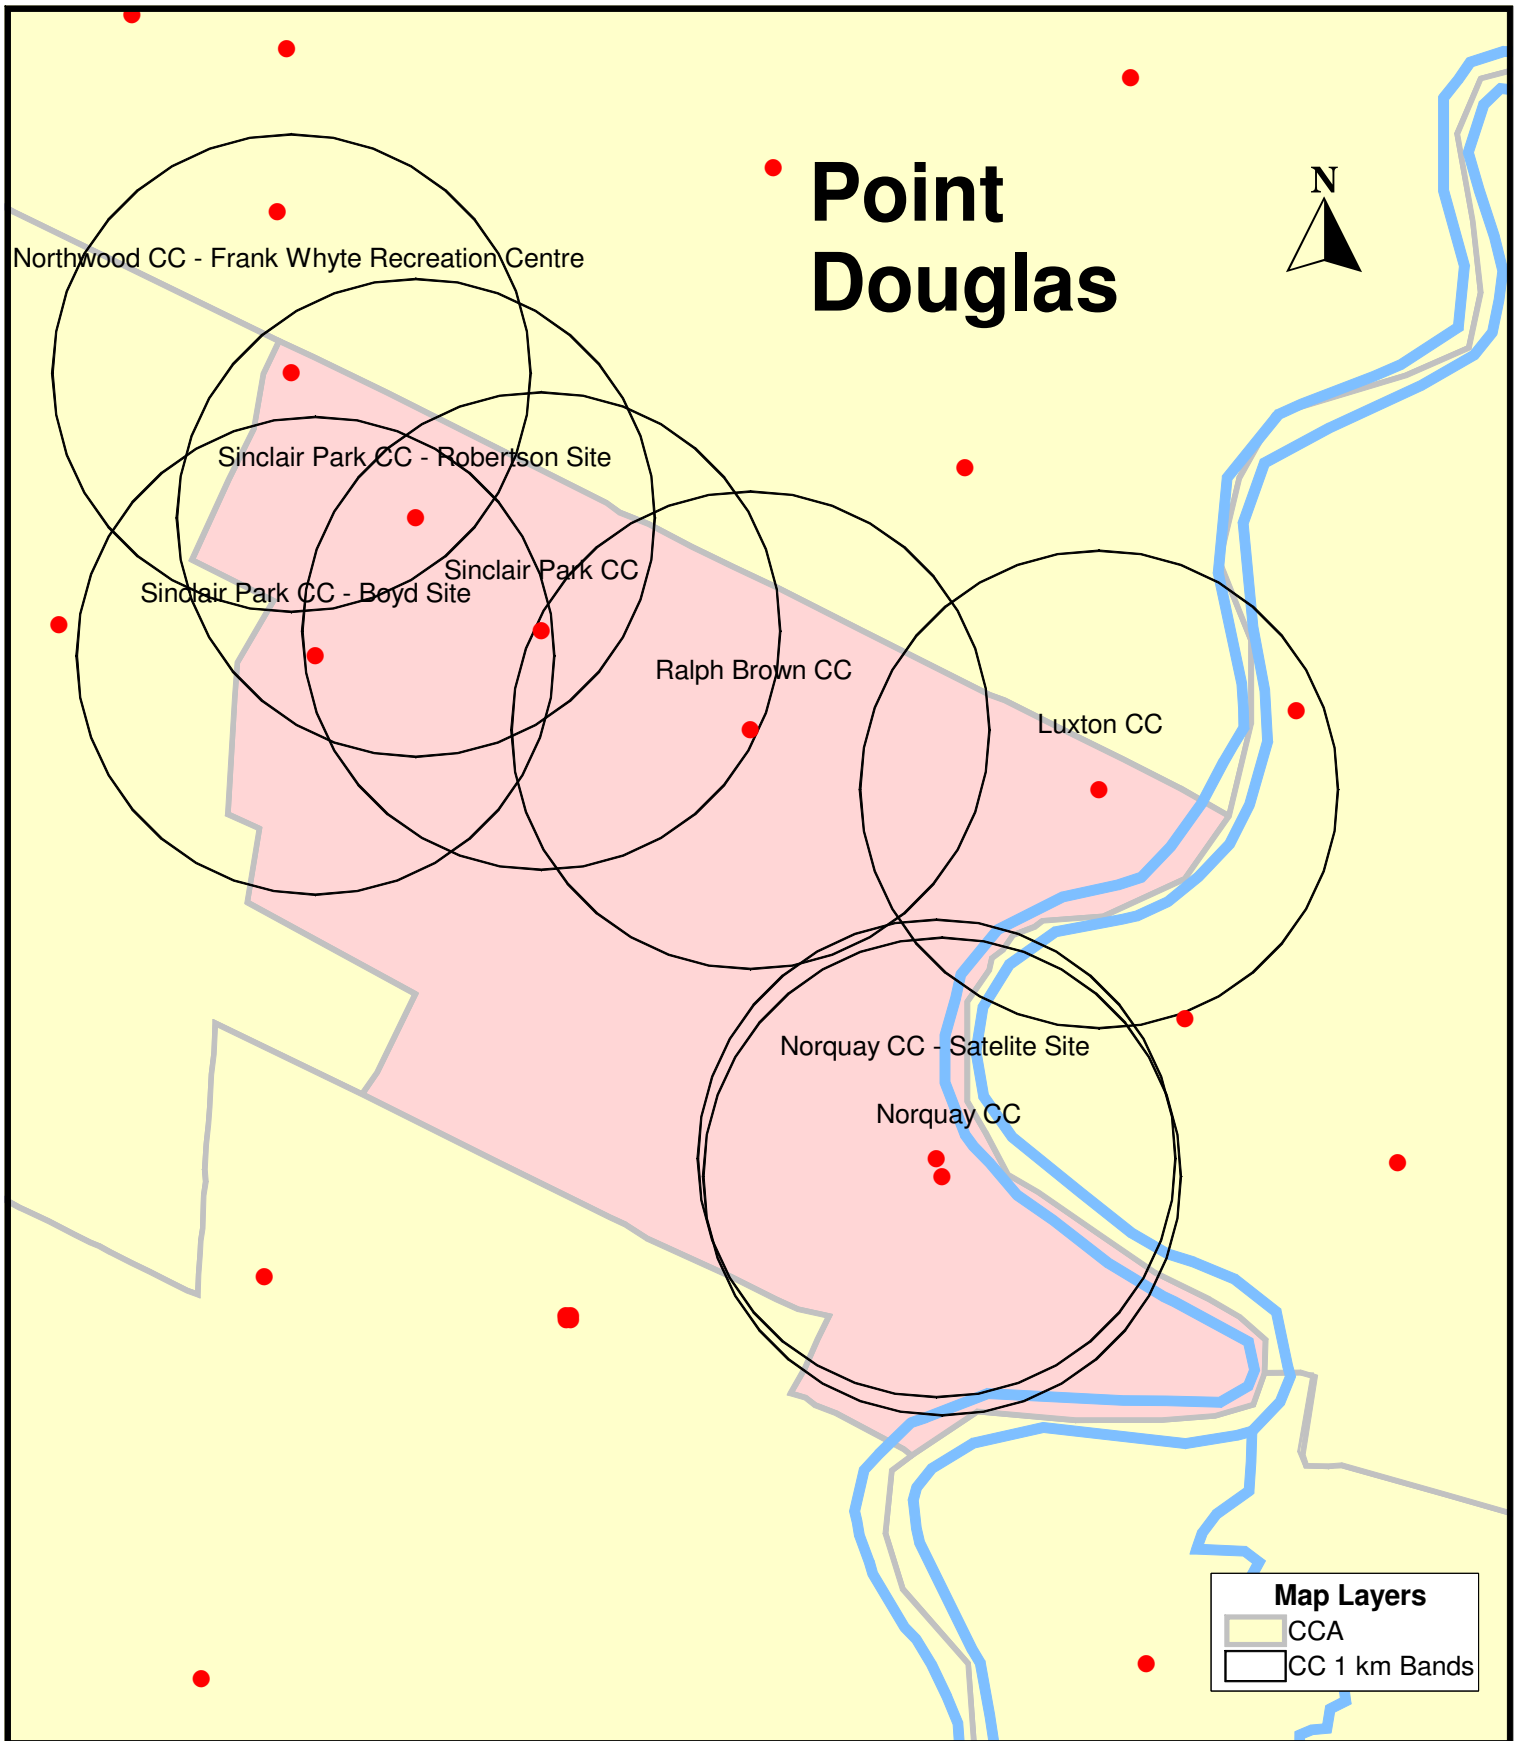

Assiniboine South - Community Centre Bands

Downtown - Community Centre Bands

Fort Garry - Community Centre Bands

Inkster - Community Centre Bands

Point Douglas - Community Centre Bands

River East - Community Centre Bands

River Heights - Community Centre Bands

St. Boniface - Community Centre Bands

St. Boniface

Notre Dame Recreation Association CC

St. Boniface East CC (CLOSED)

Norwood CC

Champlain CC

Archwood CC

Winakwa CC

Southdale CC

Map Layers

- CCA
- CC 1 km Bands

St. James - Community Centre Bands

St. Vital - Community Centre Bands

Seven Oaks - Community Centre Bands

Transcona - Community Centre Bands