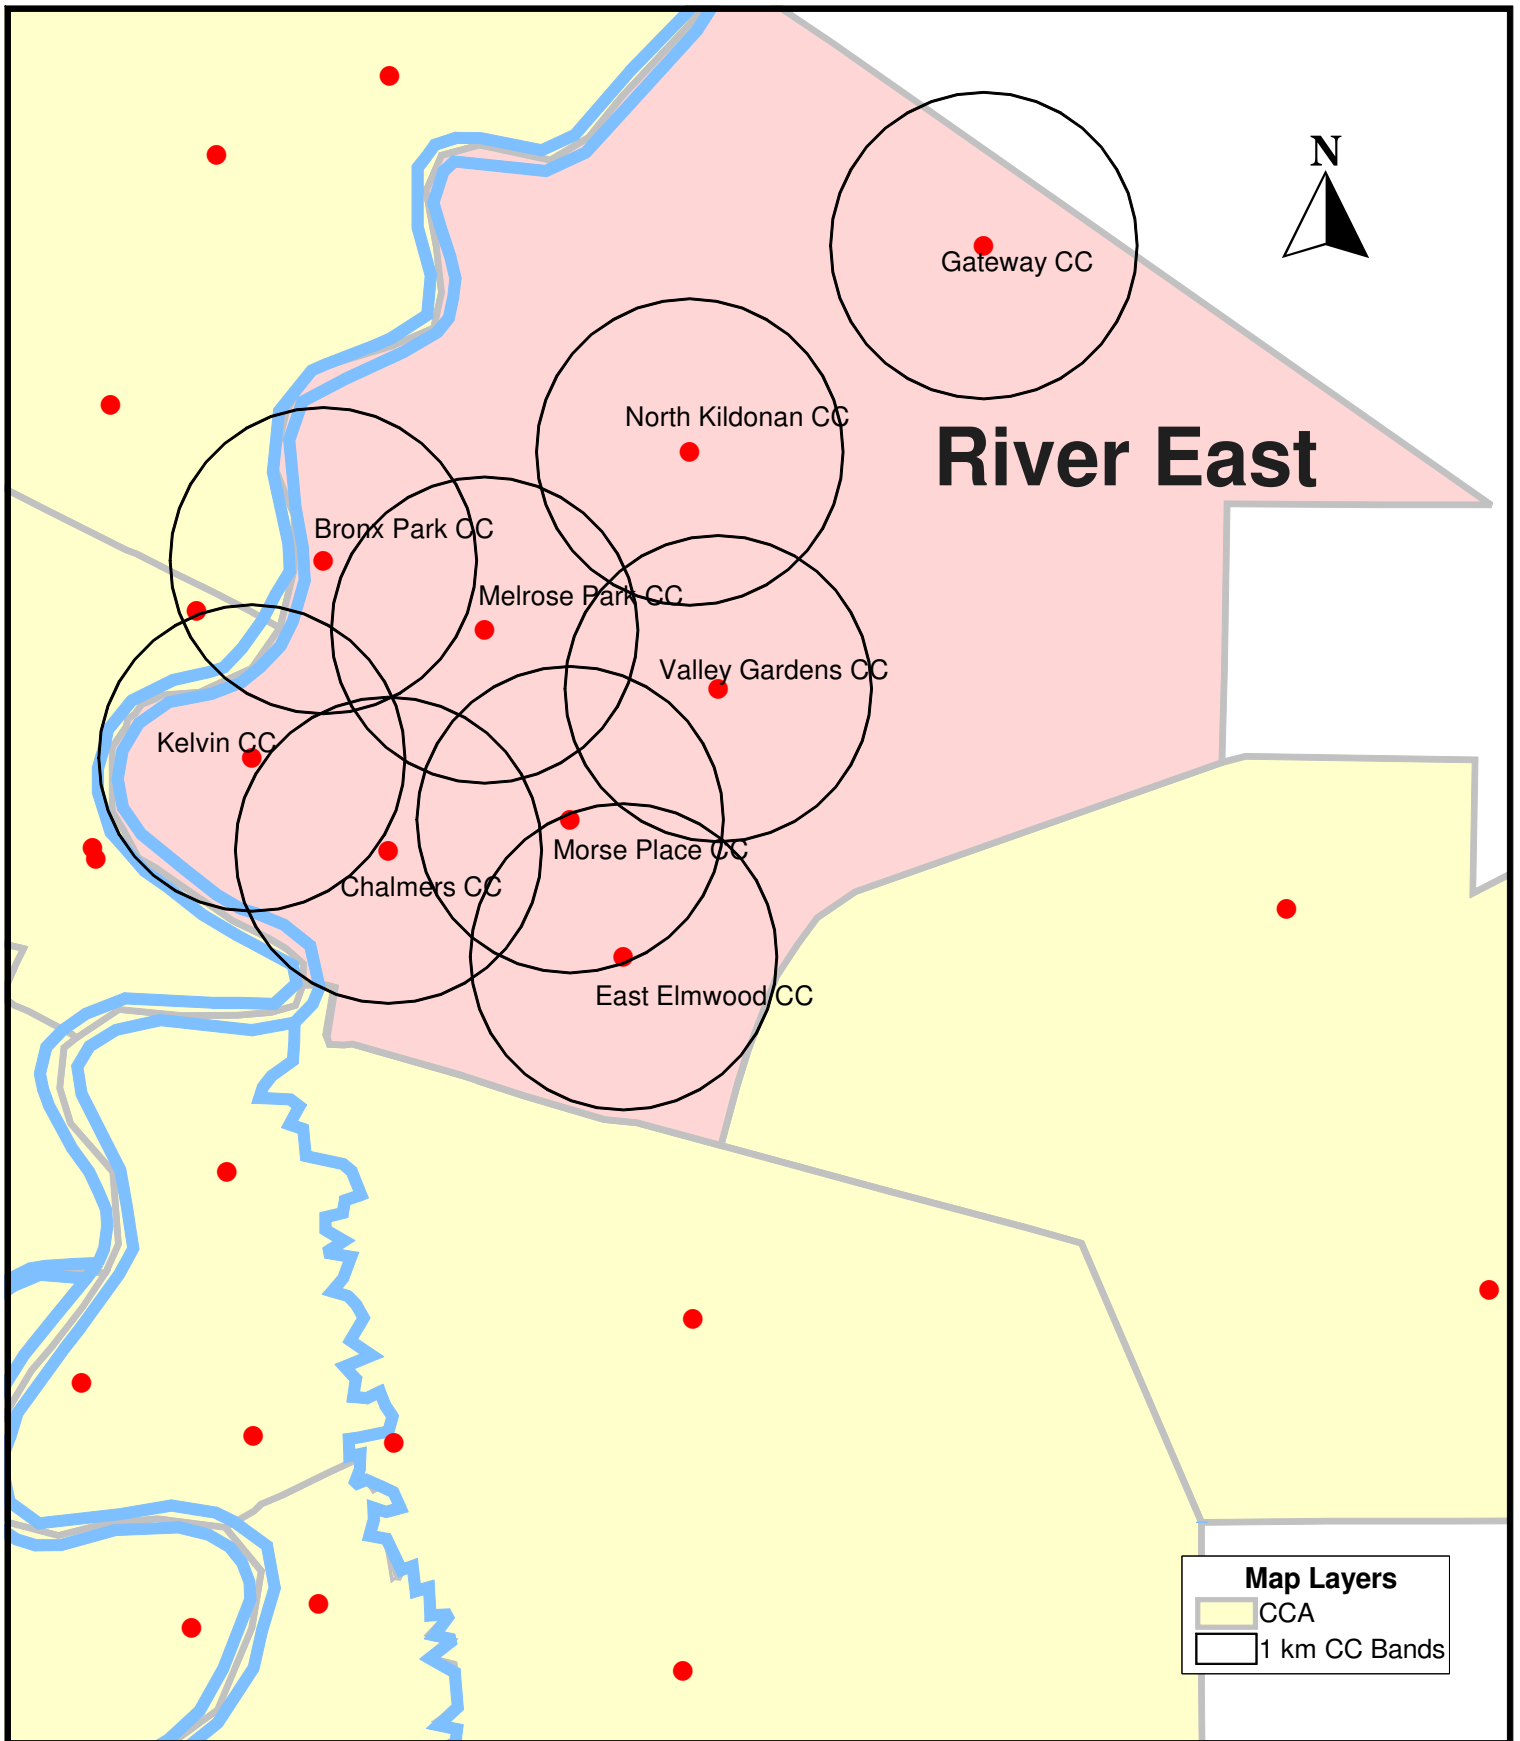

Assiniboine South - Community Centre Bands

Downtown - Community Centre Bands

Fort Garry - Community Centre Bands

Inkster - Community Centre Bands

Point Douglas - Community Centre Bands

River East - Community Centre Bands

River Heights - Community Centre Bands

St. Boniface - Community Centre Bands

St. Boniface

Notre Dame Recreation Association CC

St. Boniface East CC (CLOSED)

Norwood CC

Champlain CC

Archwood CC

Winakwa CC

Southdale CC

Map Layers

- CCA
- CC 1 km Bands

St. James - Community Centre Bands

St. Vital - Community Centre Bands

Seven Oaks - Community Centre Bands

Transcona - Community Centre Bands