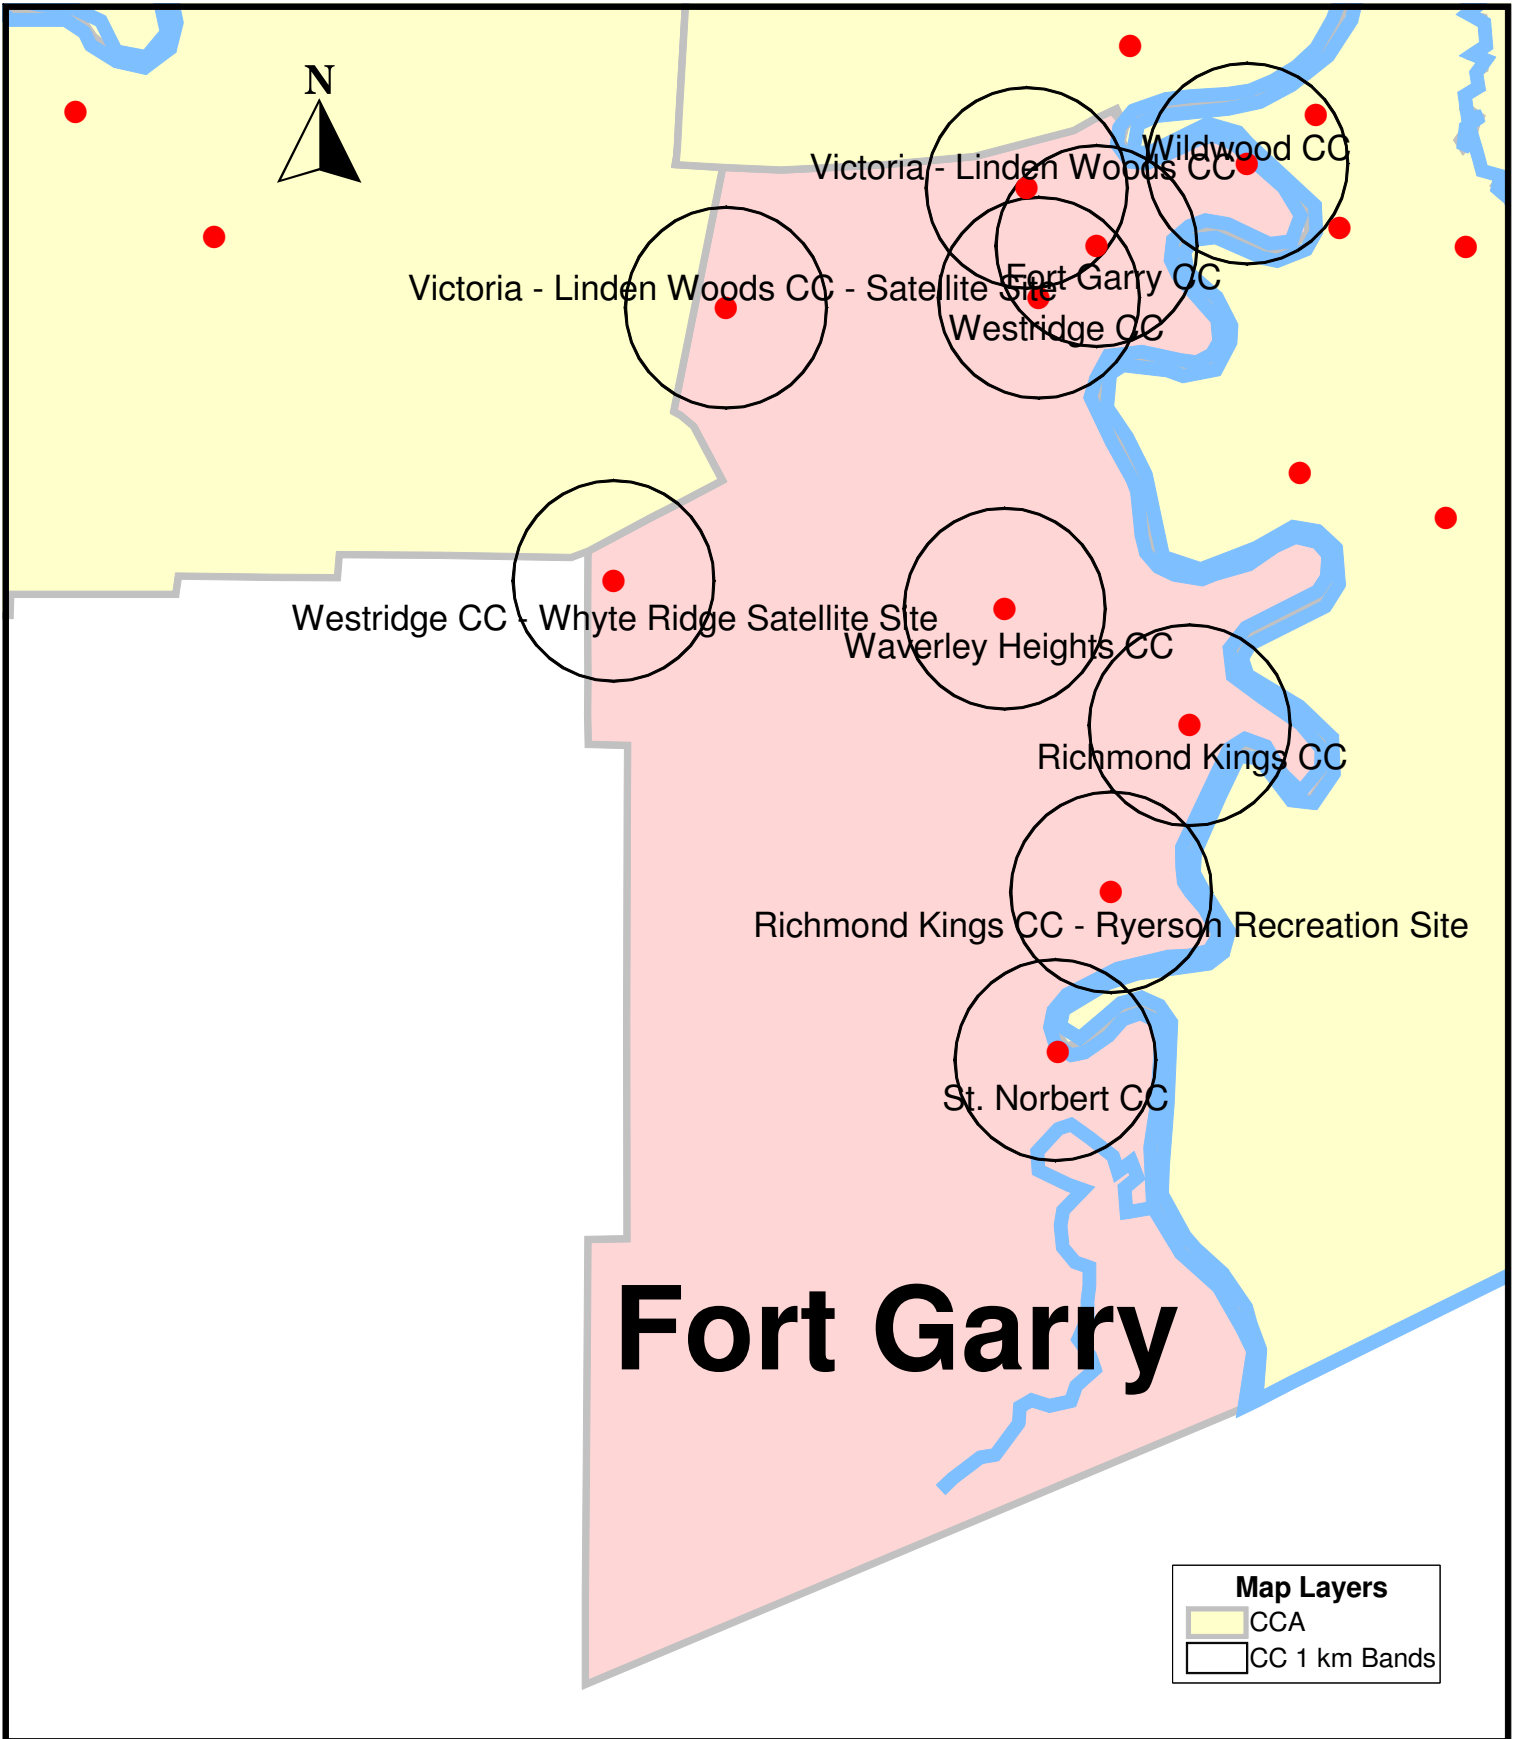

Assiniboine South - Community Centre Bands

Downtown - Community Centre Bands

Fort Garry - Community Centre Bands

Inkster - Community Centre Bands

Point Douglas - Community Centre Bands

River East - Community Centre Bands

River Heights - Community Centre Bands

St. Boniface - Community Centre Bands

St. Boniface

Notre Dame Recreation Association CC

St. Boniface East CC (CLOSED)

Norwood CC

Champlain CC

Archwood CC

Winakwa CC

Southdale CC

Map Layers

- CCA
- CC 1 km Bands

St. James - Community Centre Bands

St. Vital - Community Centre Bands

Seven Oaks - Community Centre Bands

Transcona - Community Centre Bands