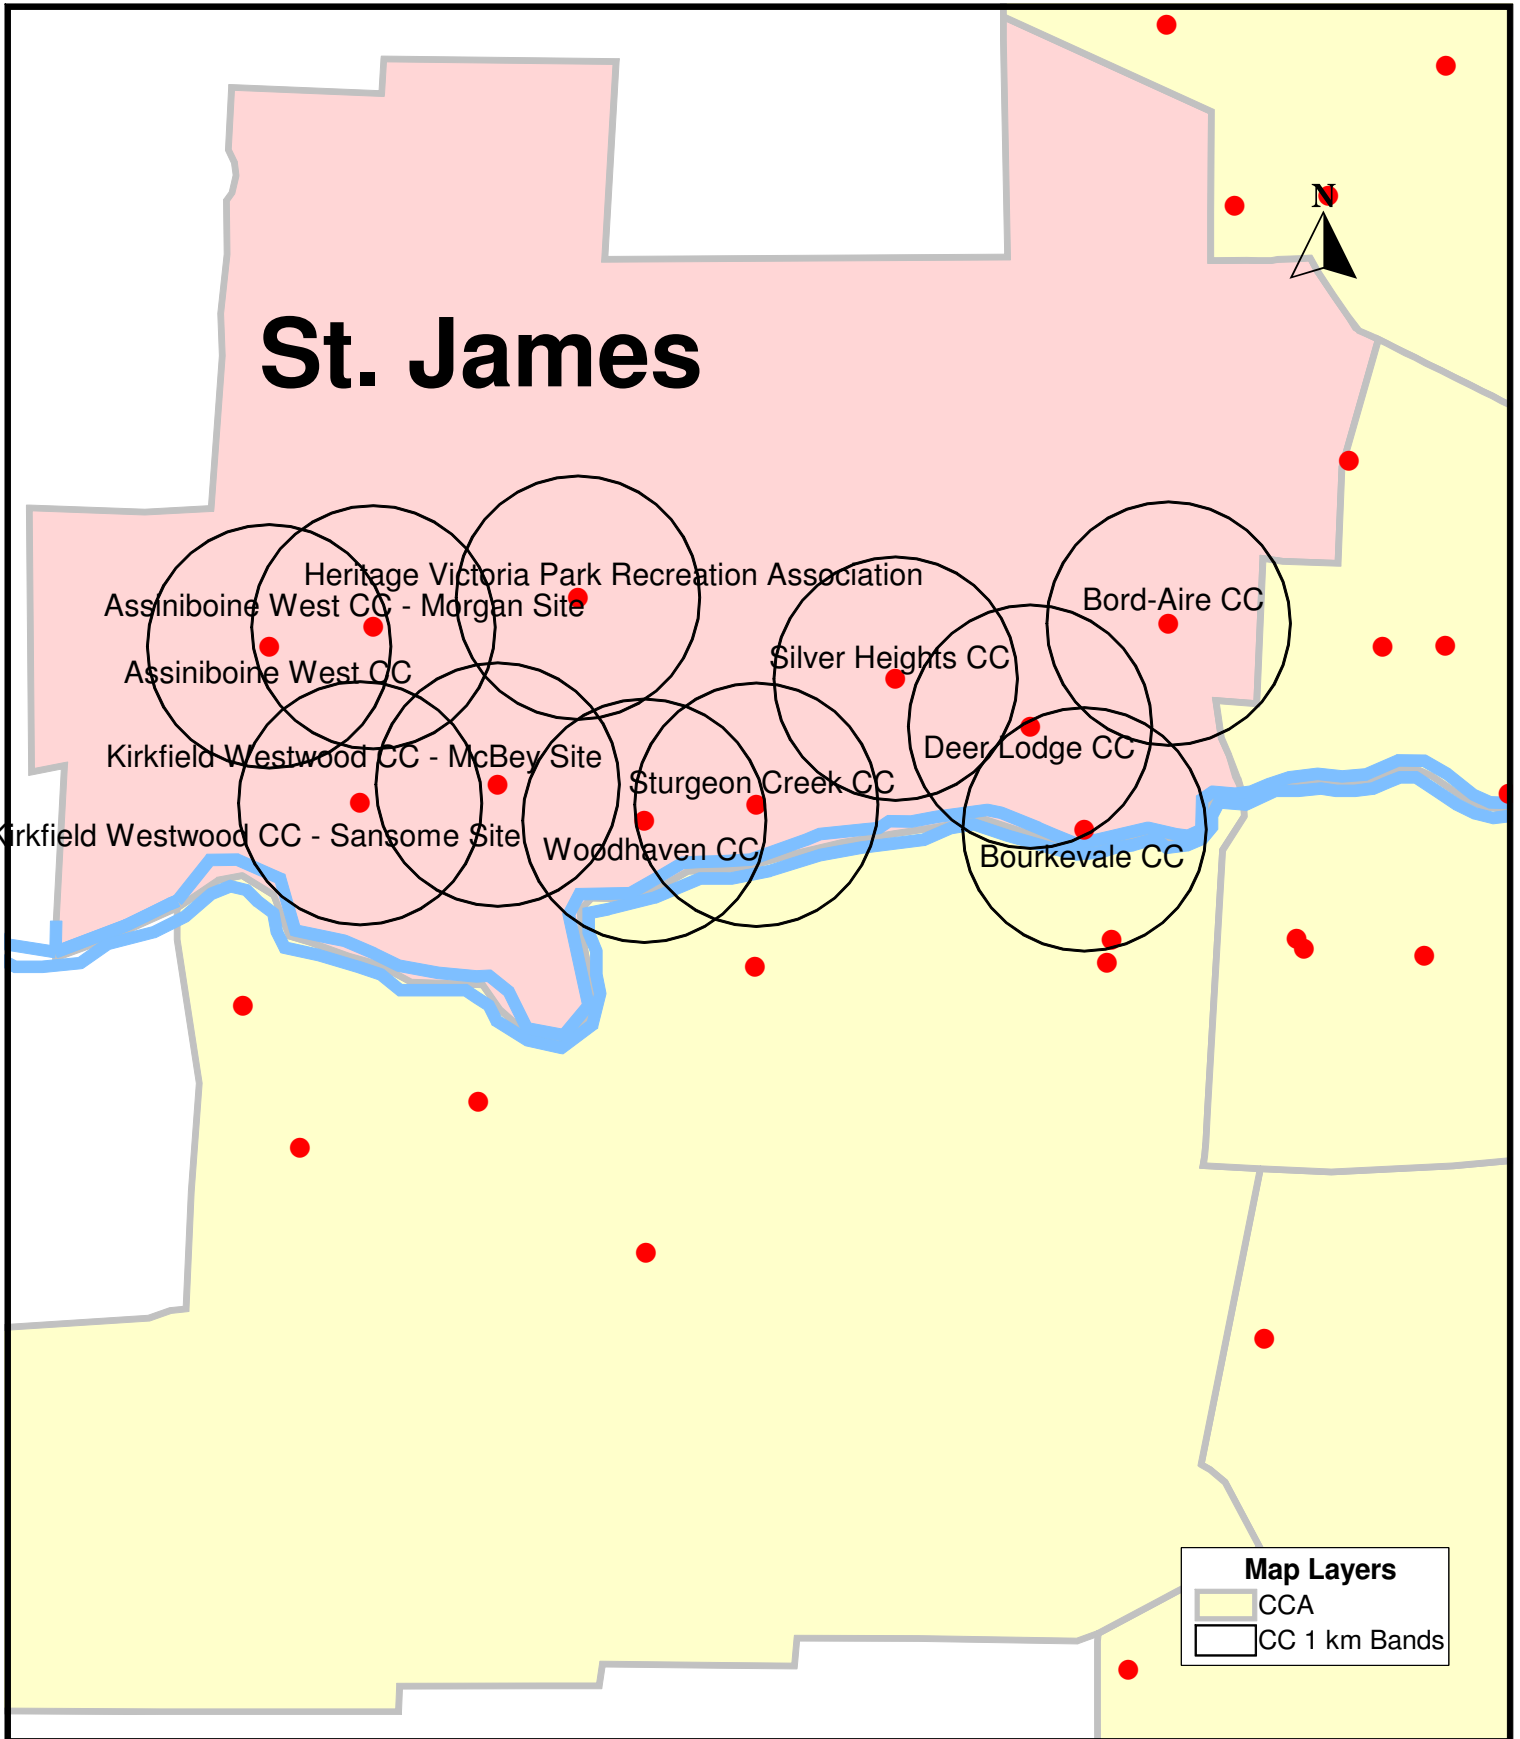

Assiniboine South - Community Centre Bands

Downtown - Community Centre Bands

Fort Garry - Community Centre Bands

Inkster - Community Centre Bands

Point Douglas - Community Centre Bands

River East - Community Centre Bands

River Heights - Community Centre Bands

St. Boniface - Community Centre Bands

St. Boniface

Notre Dame Recreation Association CC

St. Boniface East CC (CLOSED)

Norwood CC

Champlain CC

Archwood CC

Winakwa CC

Southdale CC

Map Layers

- CCA
- CC 1 km Bands

St. James - Community Centre Bands

St. Vital - Community Centre Bands

Seven Oaks - Community Centre Bands

Transcona - Community Centre Bands