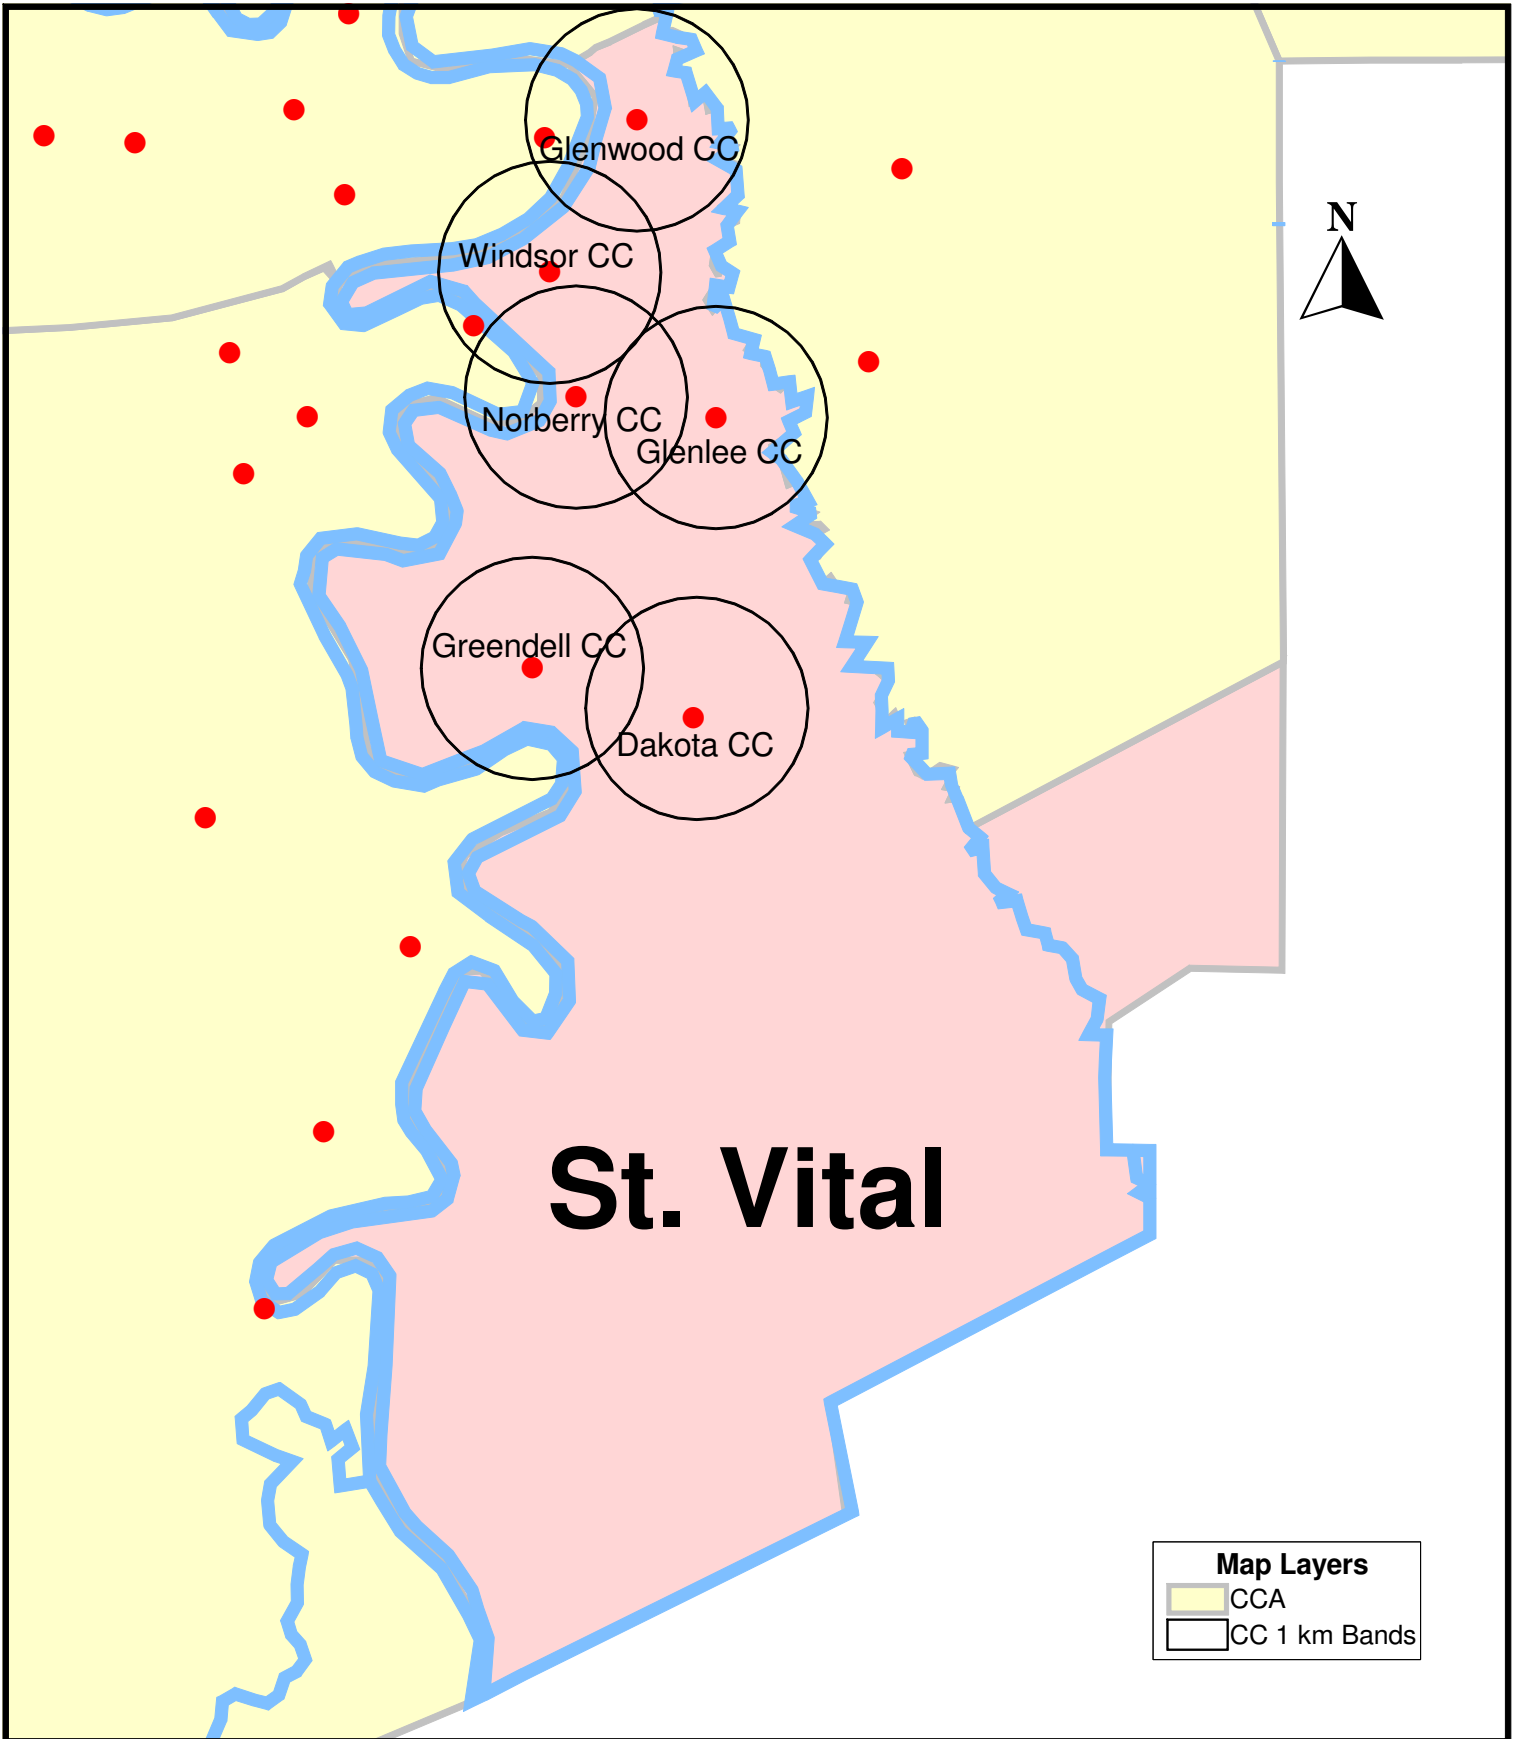

Assiniboine South - Community Centre Bands

Downtown - Community Centre Bands

Fort Garry - Community Centre Bands

Inkster - Community Centre Bands

Point Douglas - Community Centre Bands

River East - Community Centre Bands

River Heights - Community Centre Bands

St. Boniface - Community Centre Bands

St. Boniface

Notre Dame Recreation Association CC

St. Boniface East CC (CLOSED)

Norwood CC

Champlain CC

Archwood CC

Winakwa CC

Southdale CC

Map Layers

- CCA
- CC 1 km Bands

St. James - Community Centre Bands

St. Vital - Community Centre Bands

Seven Oaks - Community Centre Bands

Transcona - Community Centre Bands