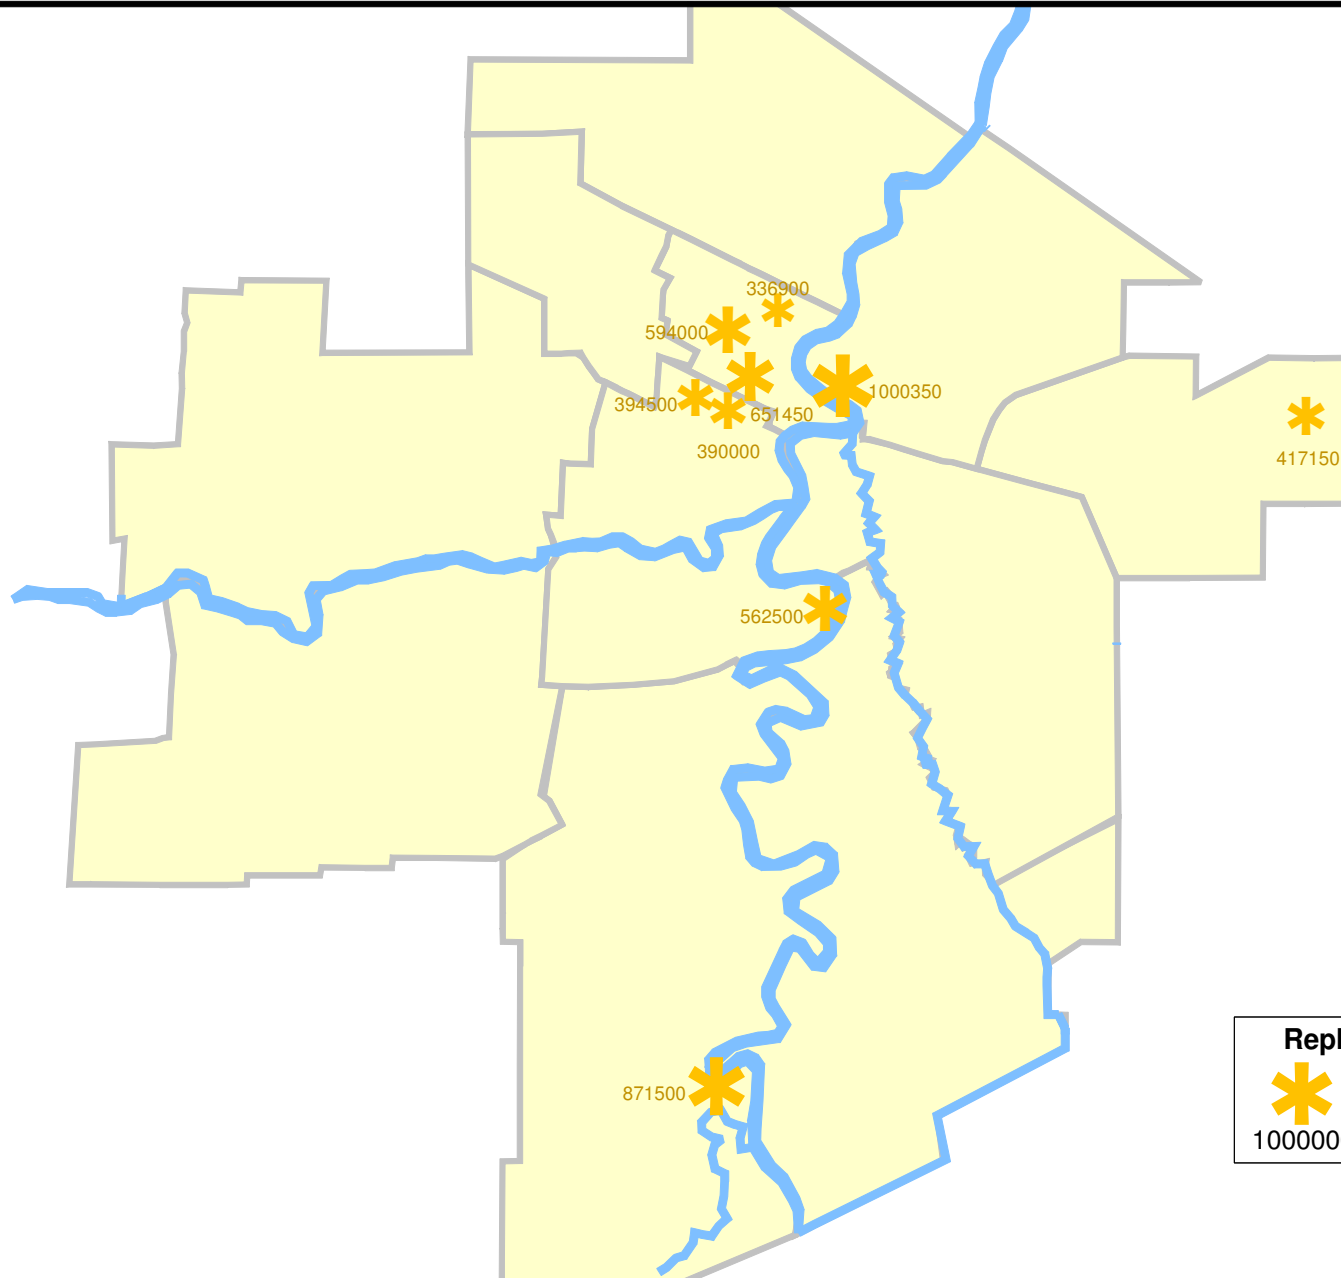

Day Cares

Map Layers

- CCA
- Day Cares

Day Cares - Year Built

Day Cares - Building Size

Day Cares - Replacement Cost

Day Cares - Operating Needs

Day Cares - Utility Costs

Utility Costs \$ - 2001 & 2002

		
10000	5000	2500

Day Cares - Current Preservation

Day Cares - Planned Preservation

Day Cares - Preservation Needs

Day Cares - Preservation Needs Index