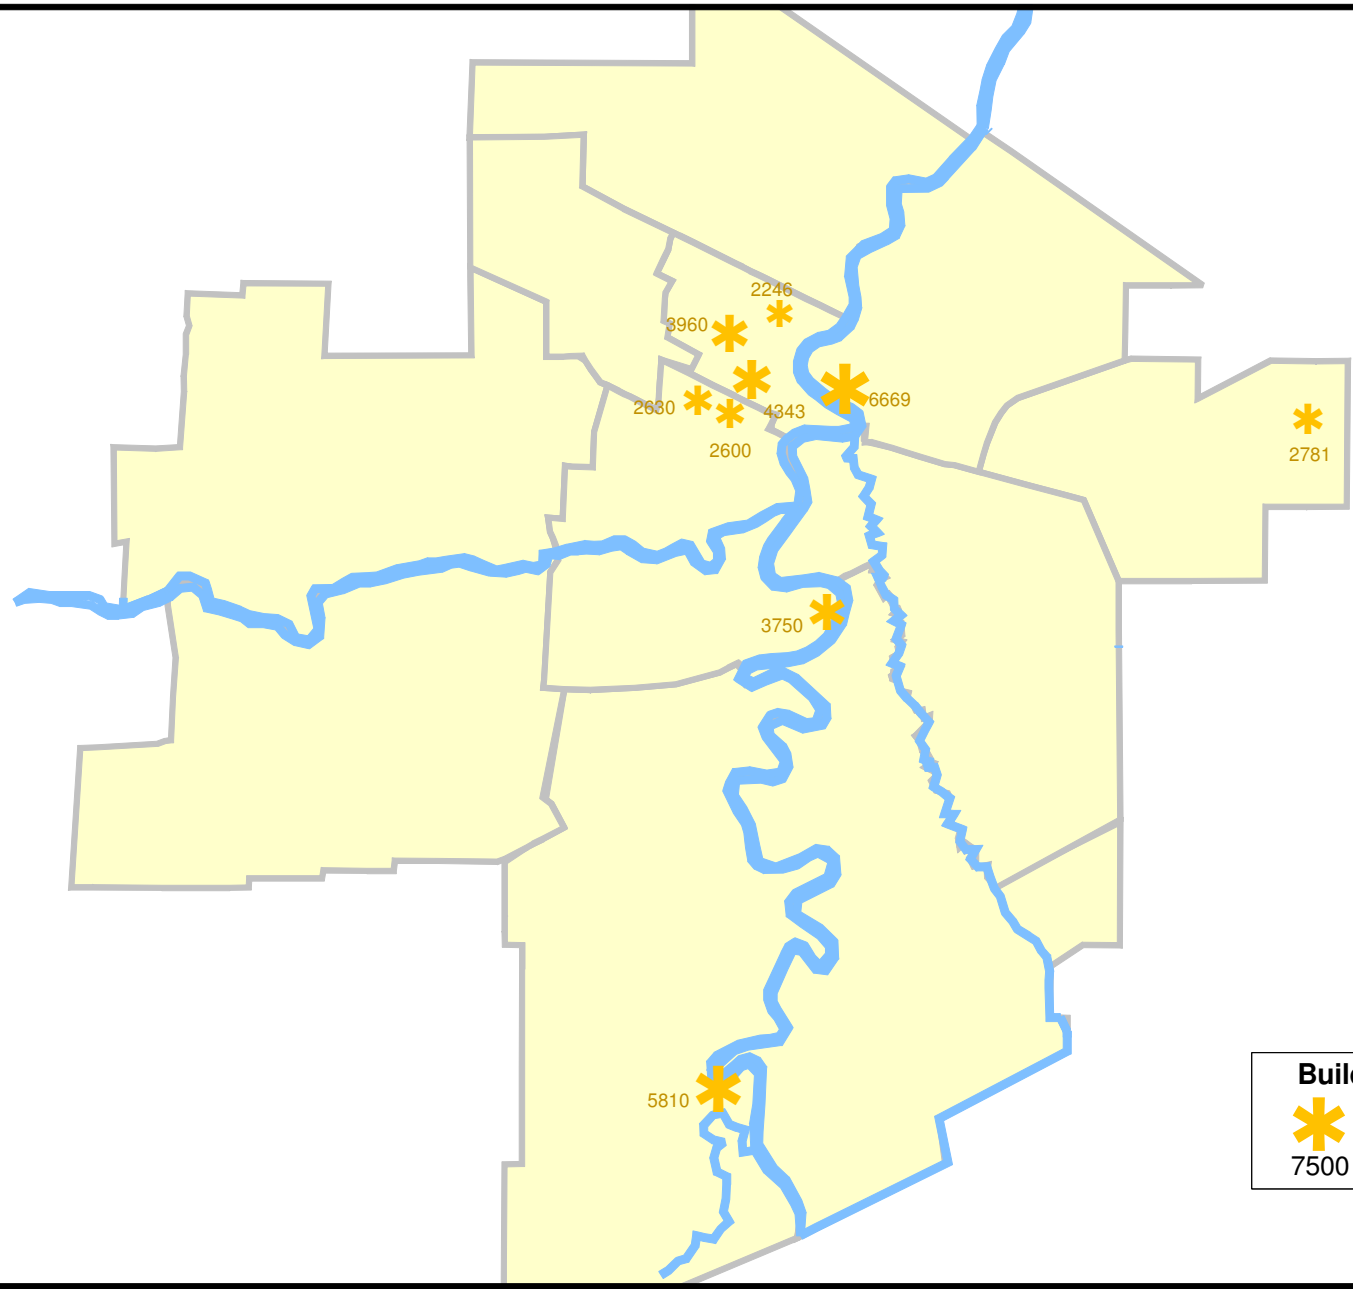

Day Cares

Map Layers

- CCA
- Day Cares

Day Cares - Year Built

Day Cares - Building Size

Day Cares - Replacement Cost

Day Cares - Operating Needs

Day Cares - Utility Costs

Utility Costs \$ - 2001 & 2002

		
10000	5000	2500

Day Cares - Current Preservation

Day Cares - Planned Preservation

Day Cares - Preservation Needs

Day Cares - Preservation Needs Index