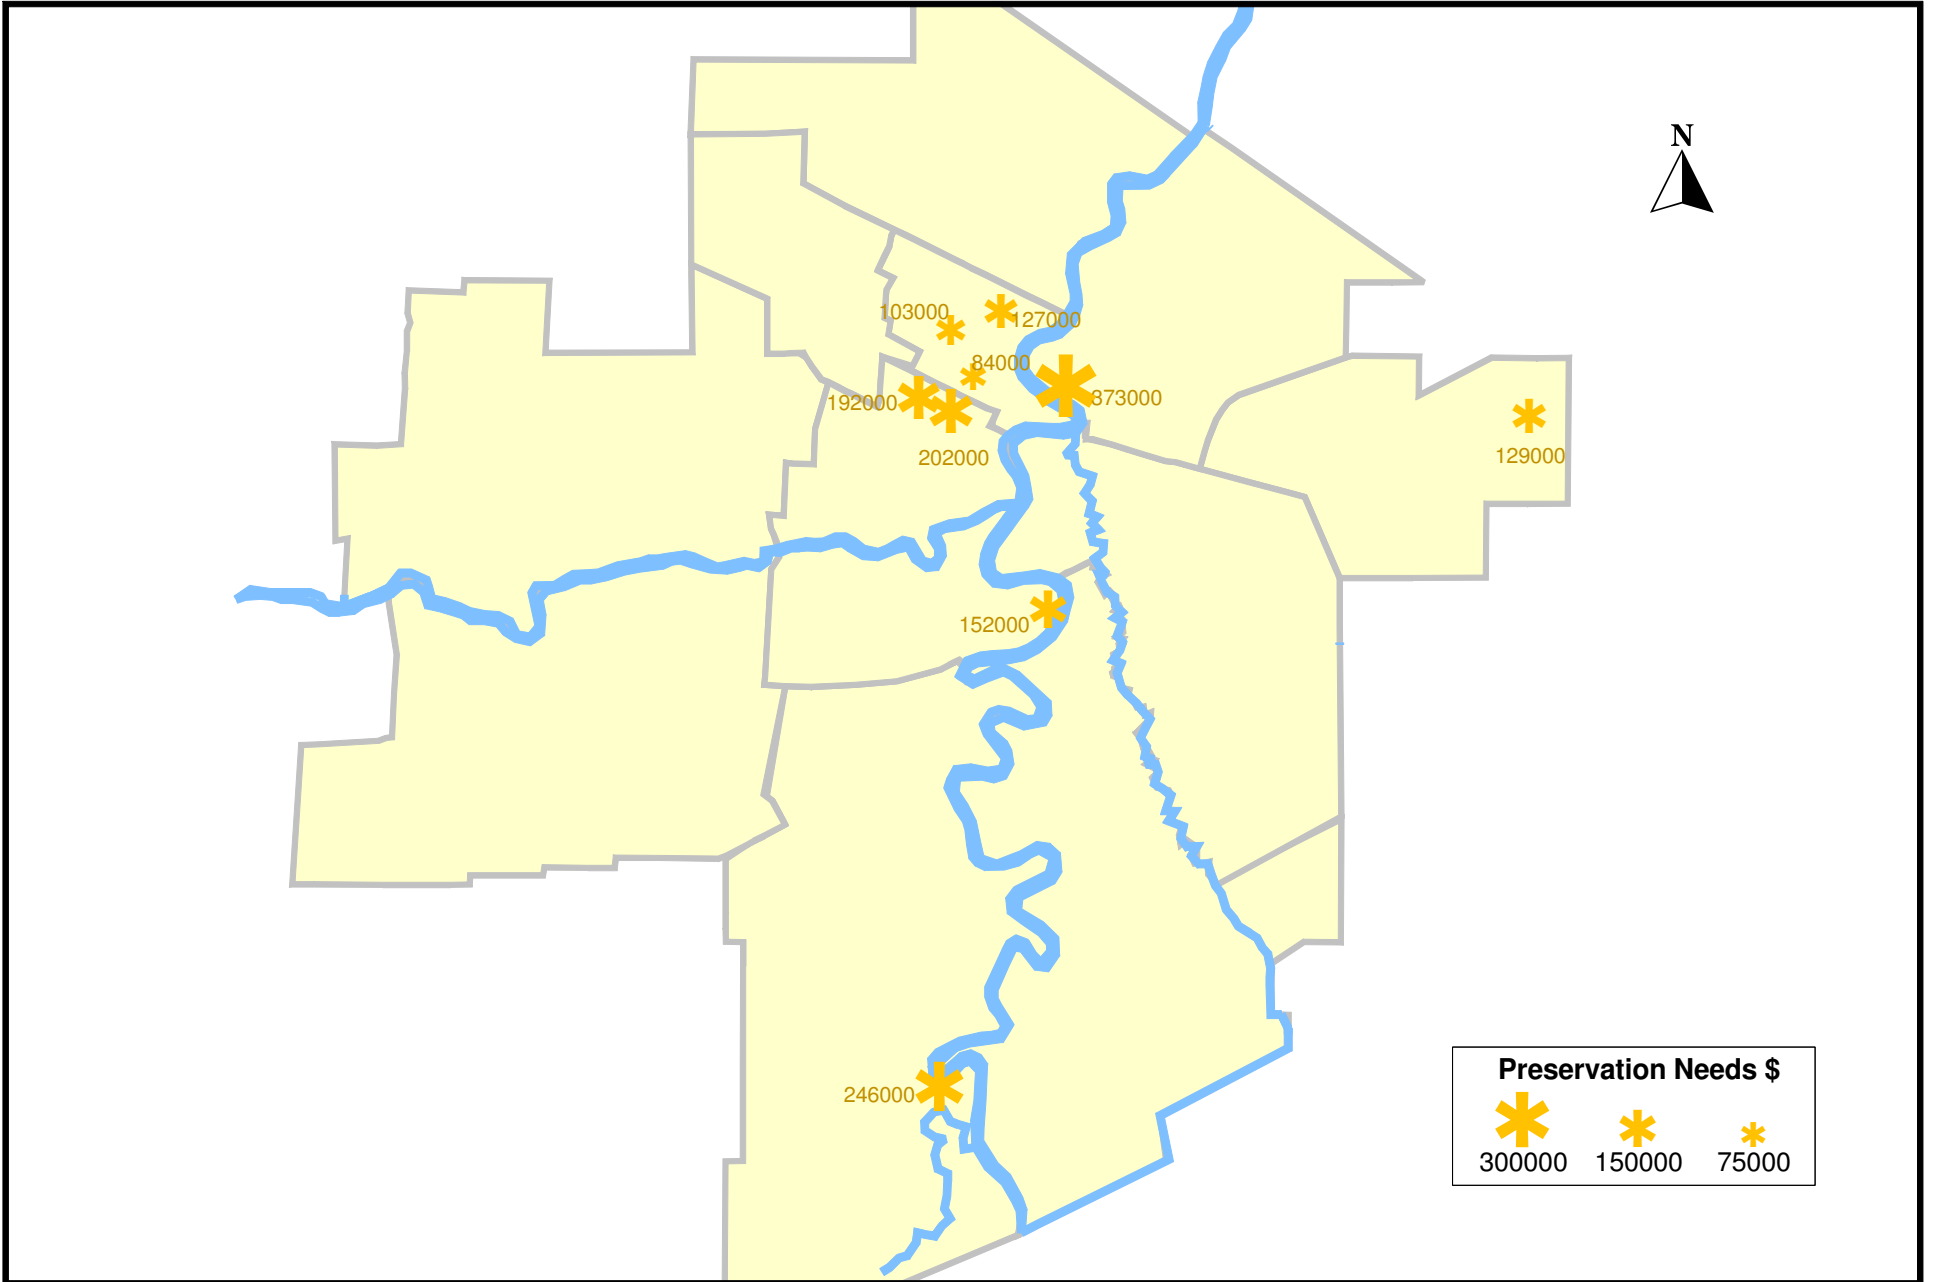

Day Cares

Map Layers

- CCA
- Day Cares

Day Cares - Year Built

Day Cares - Building Size

Day Cares - Replacement Cost

Day Cares - Operating Needs

Day Cares - Utility Costs

Utility Costs \$ - 2001 & 2002

		
10000	5000	2500

Day Cares - Current Preservation

Day Cares - Planned Preservation

Day Cares - Preservation Needs

Day Cares - Preservation Needs Index