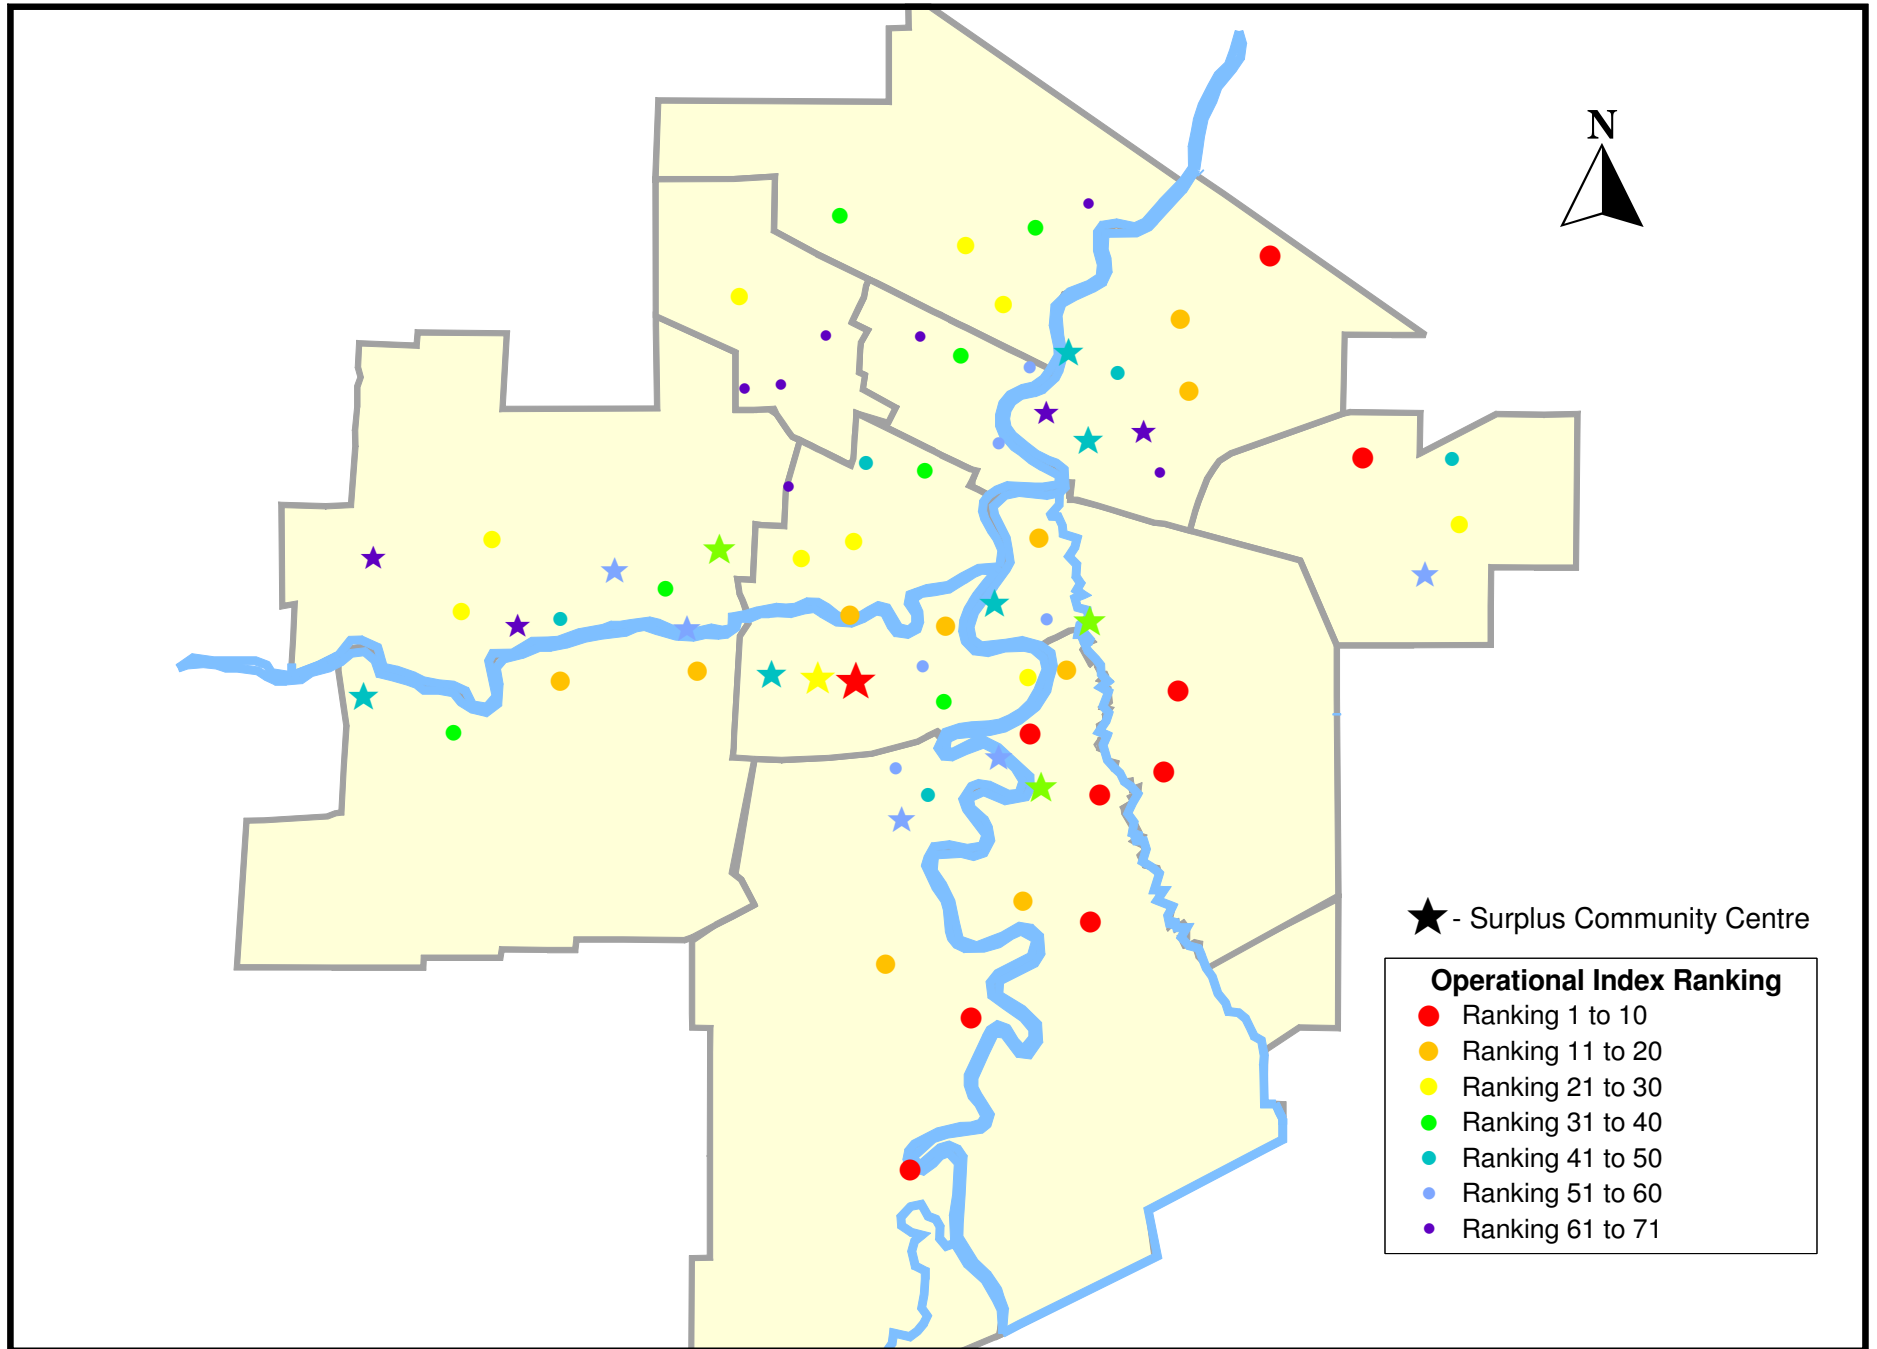

Community Centres - Preservation Needs Index

Community Centres - Operational Index

Community Centres - Operational Index Ranking

Community Centres - Operational Index Ranking and Surplus Facilities

Community Centres - Social Index

Community Centres - Social Index Ranking

Community Centres - Capital Index

Community Centres - Capital Index Ranking

Community Centres - Building Size Greater Than 10,000 Square Feet

Community Centres - Building Size Less Than 10,000 Square Feet and Preservation Needs Index Greater Than 0.4