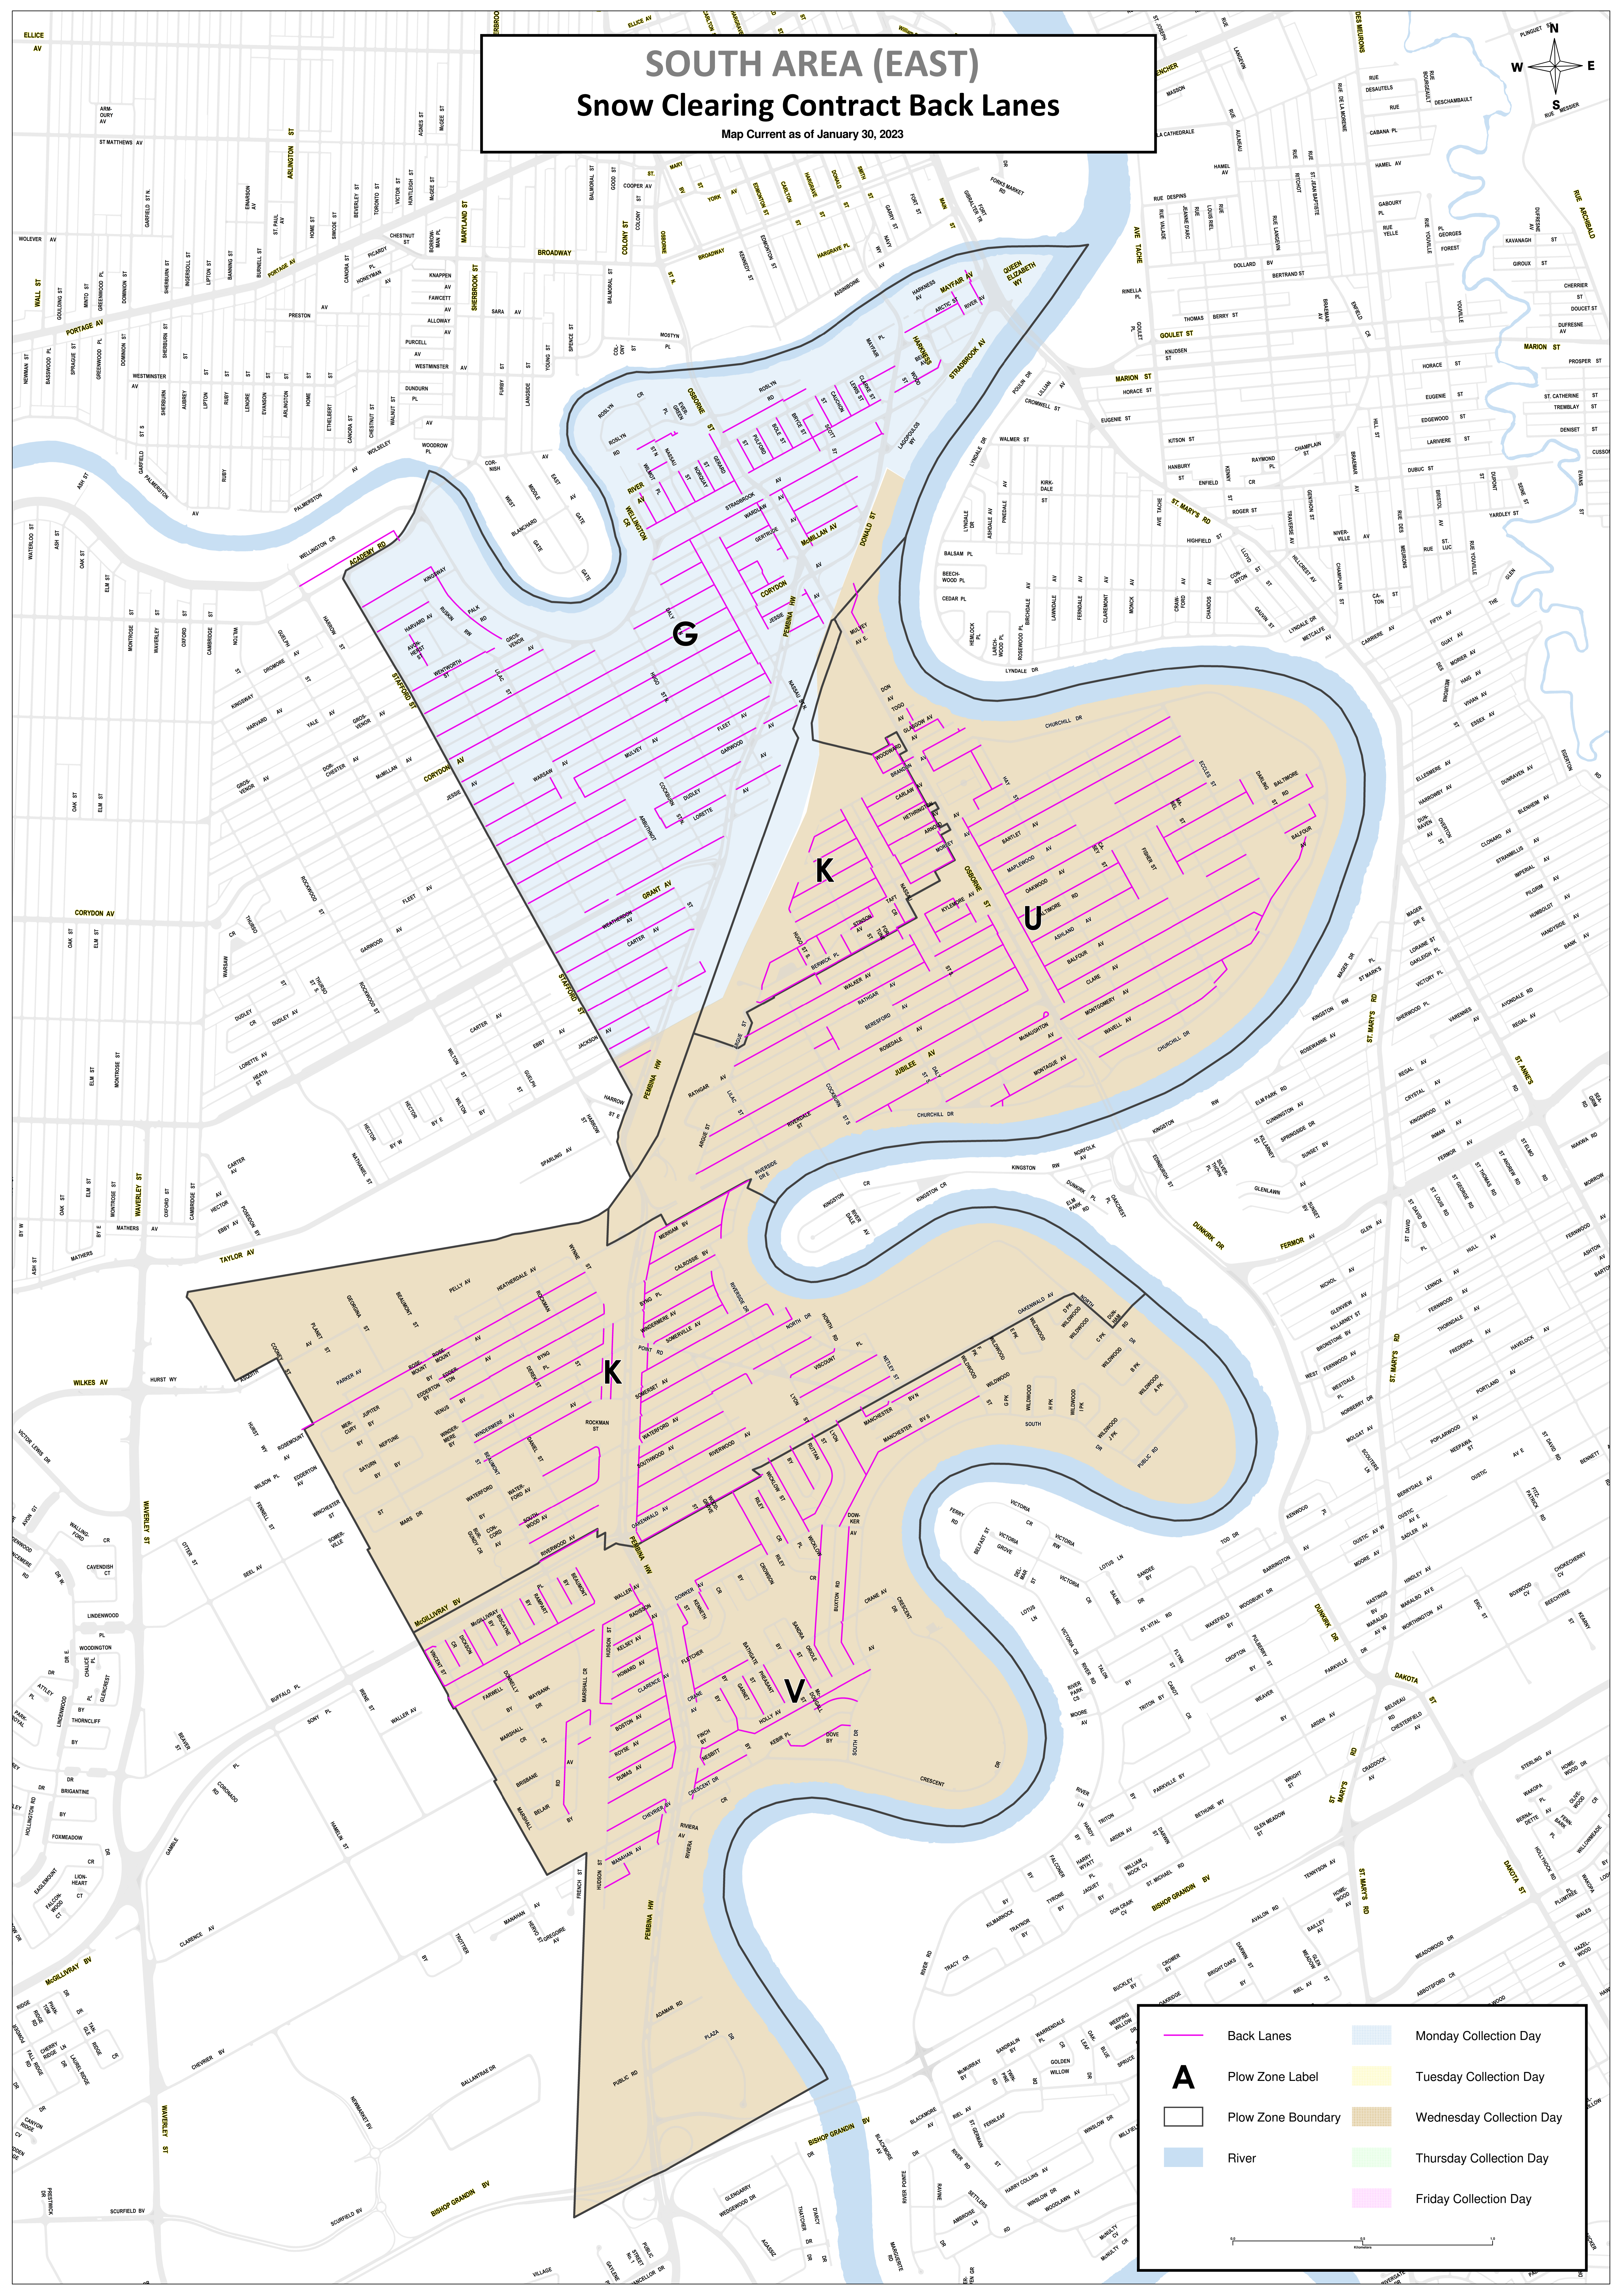

SOUTH AREA (EAST) Snow Clearing Contract Back Lanes

Map Current as of January 30, 2023

	Back Lanes		Monday Collection Day
	Plow Zone Label		Tuesday Collection Day
	Plow Zone Boundary		Wednesday Collection Day
	River		Thursday Collection Day
			Friday Collection Day