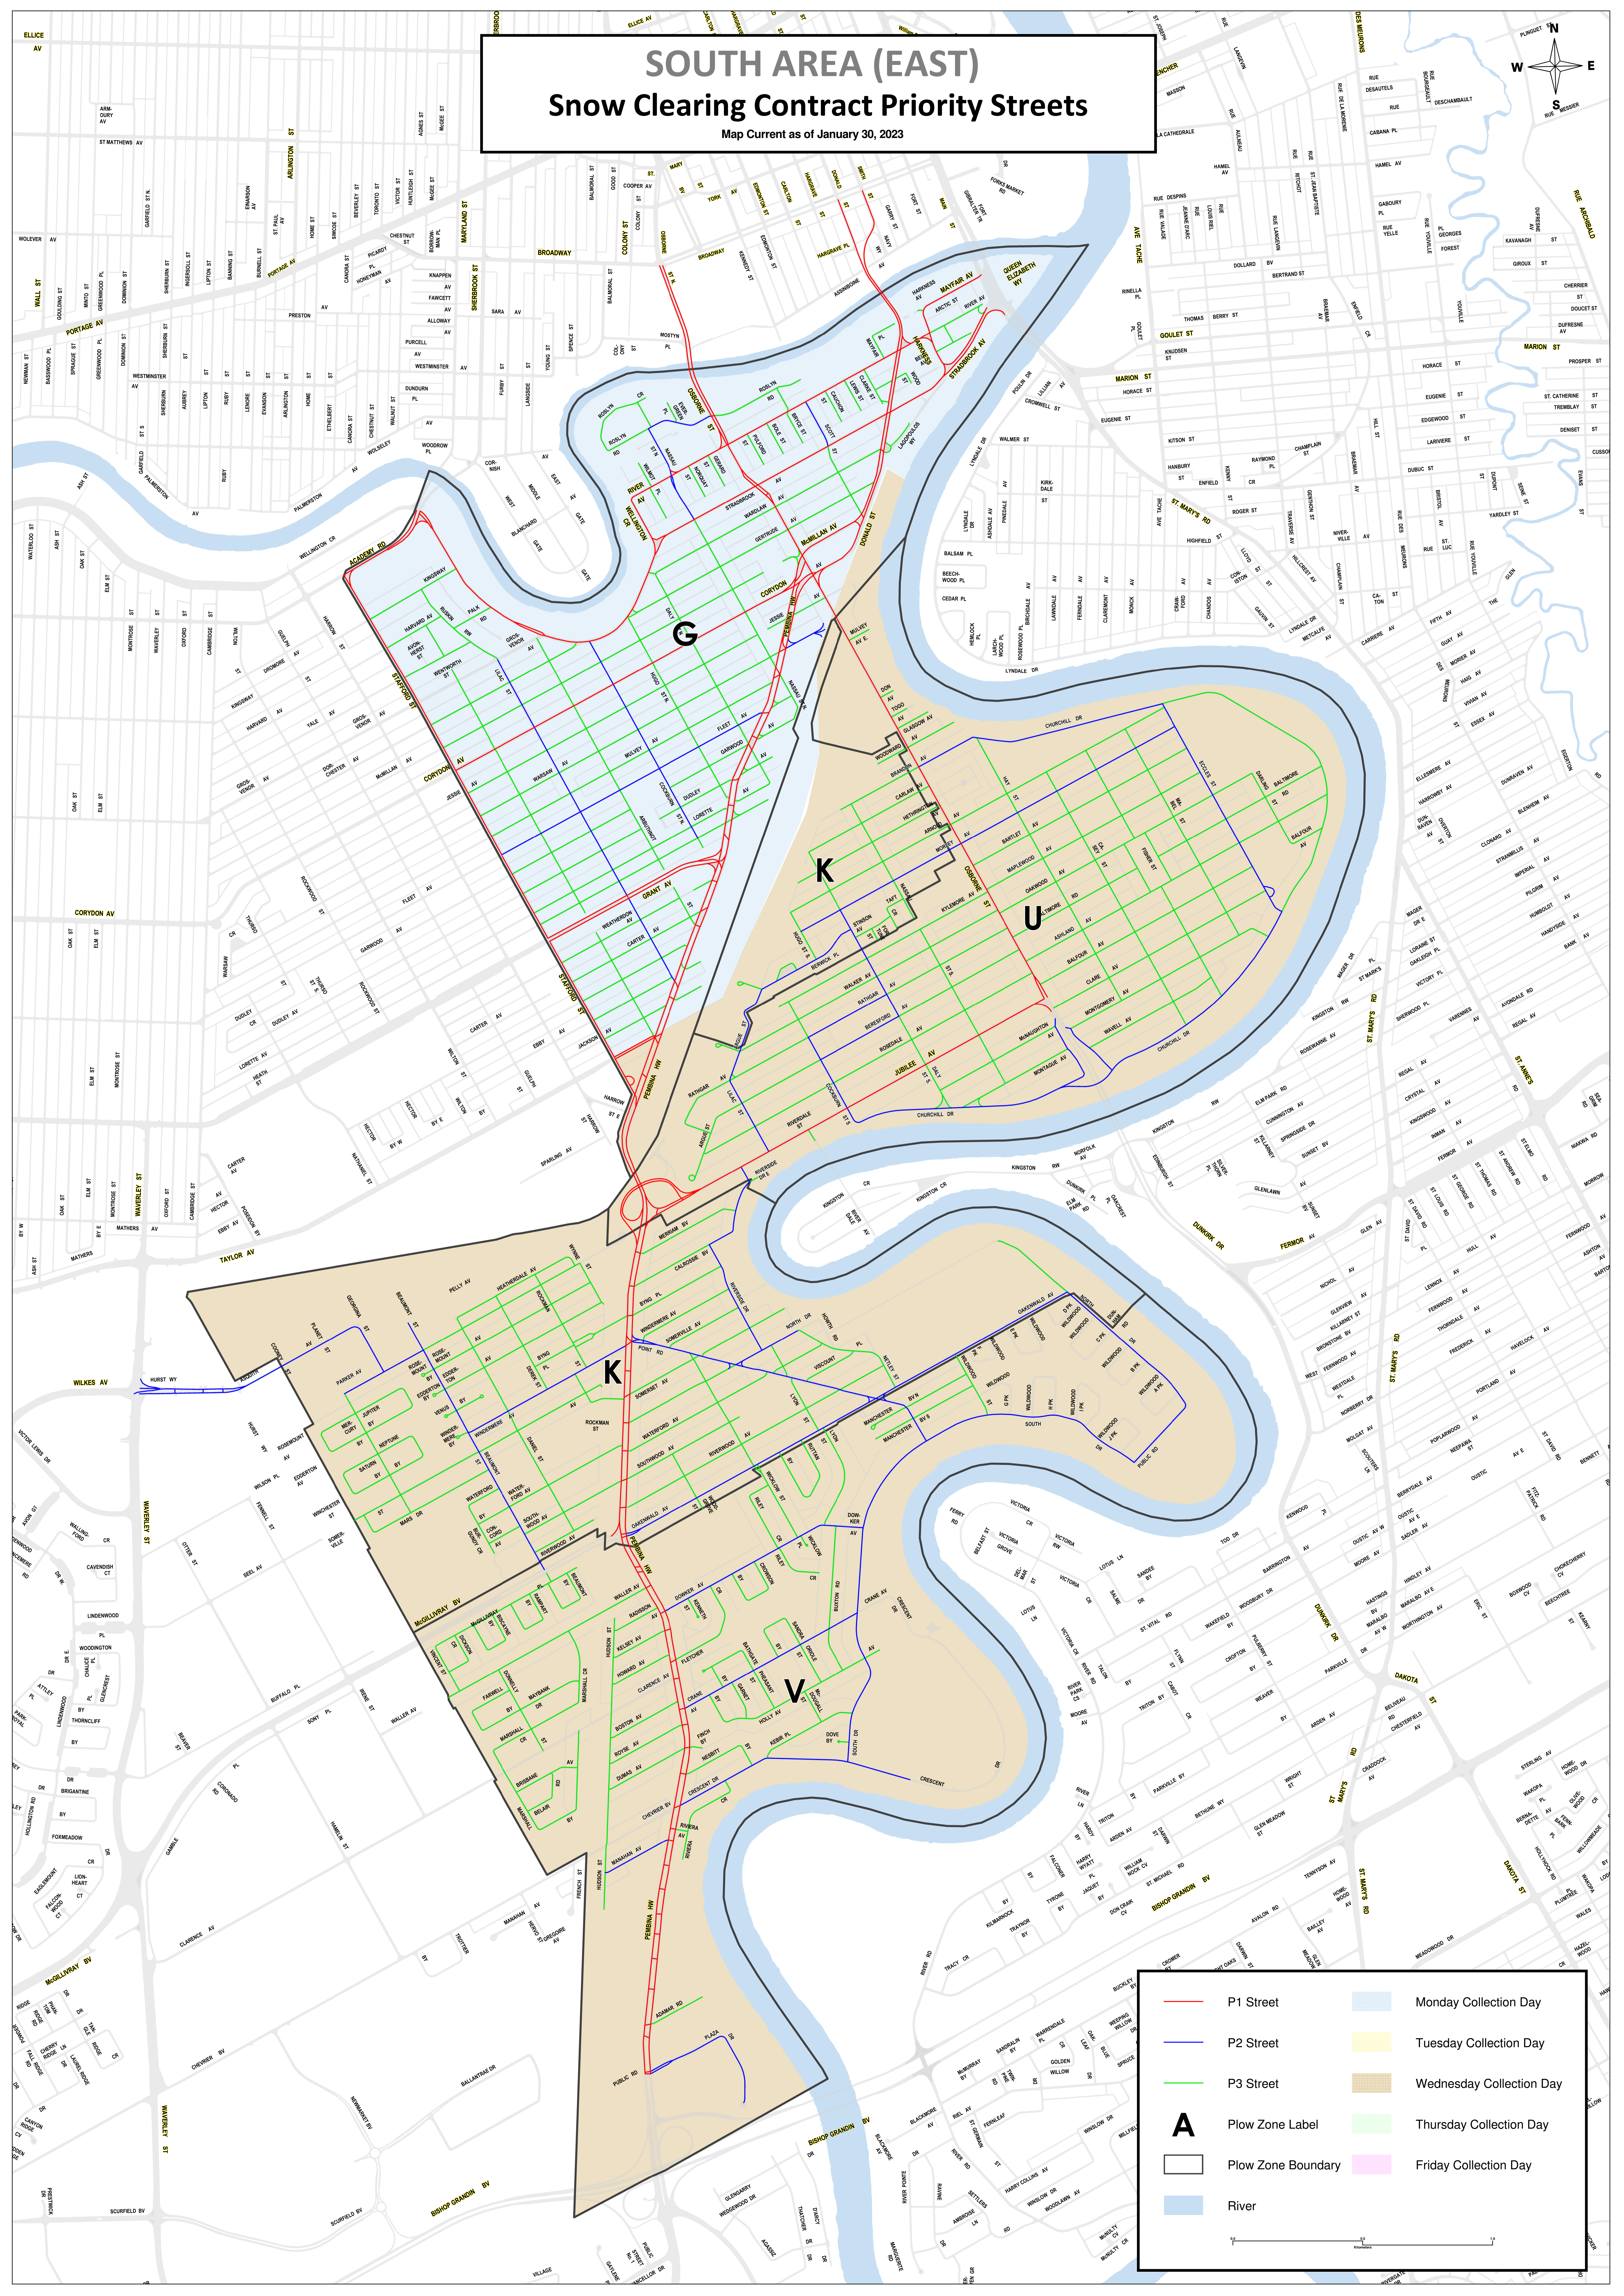

SOUTH AREA (EAST)

Snow Clearing Contract Priority Streets

Map Current as of January 30, 2023

	P1 Street		Monday Collection Day
	P2 Street		Tuesday Collection Day
	P3 Street		Wednesday Collection Day
A	Plow Zone Label		Thursday Collection Day
	Plow Zone Boundary		Friday Collection Day
	River		