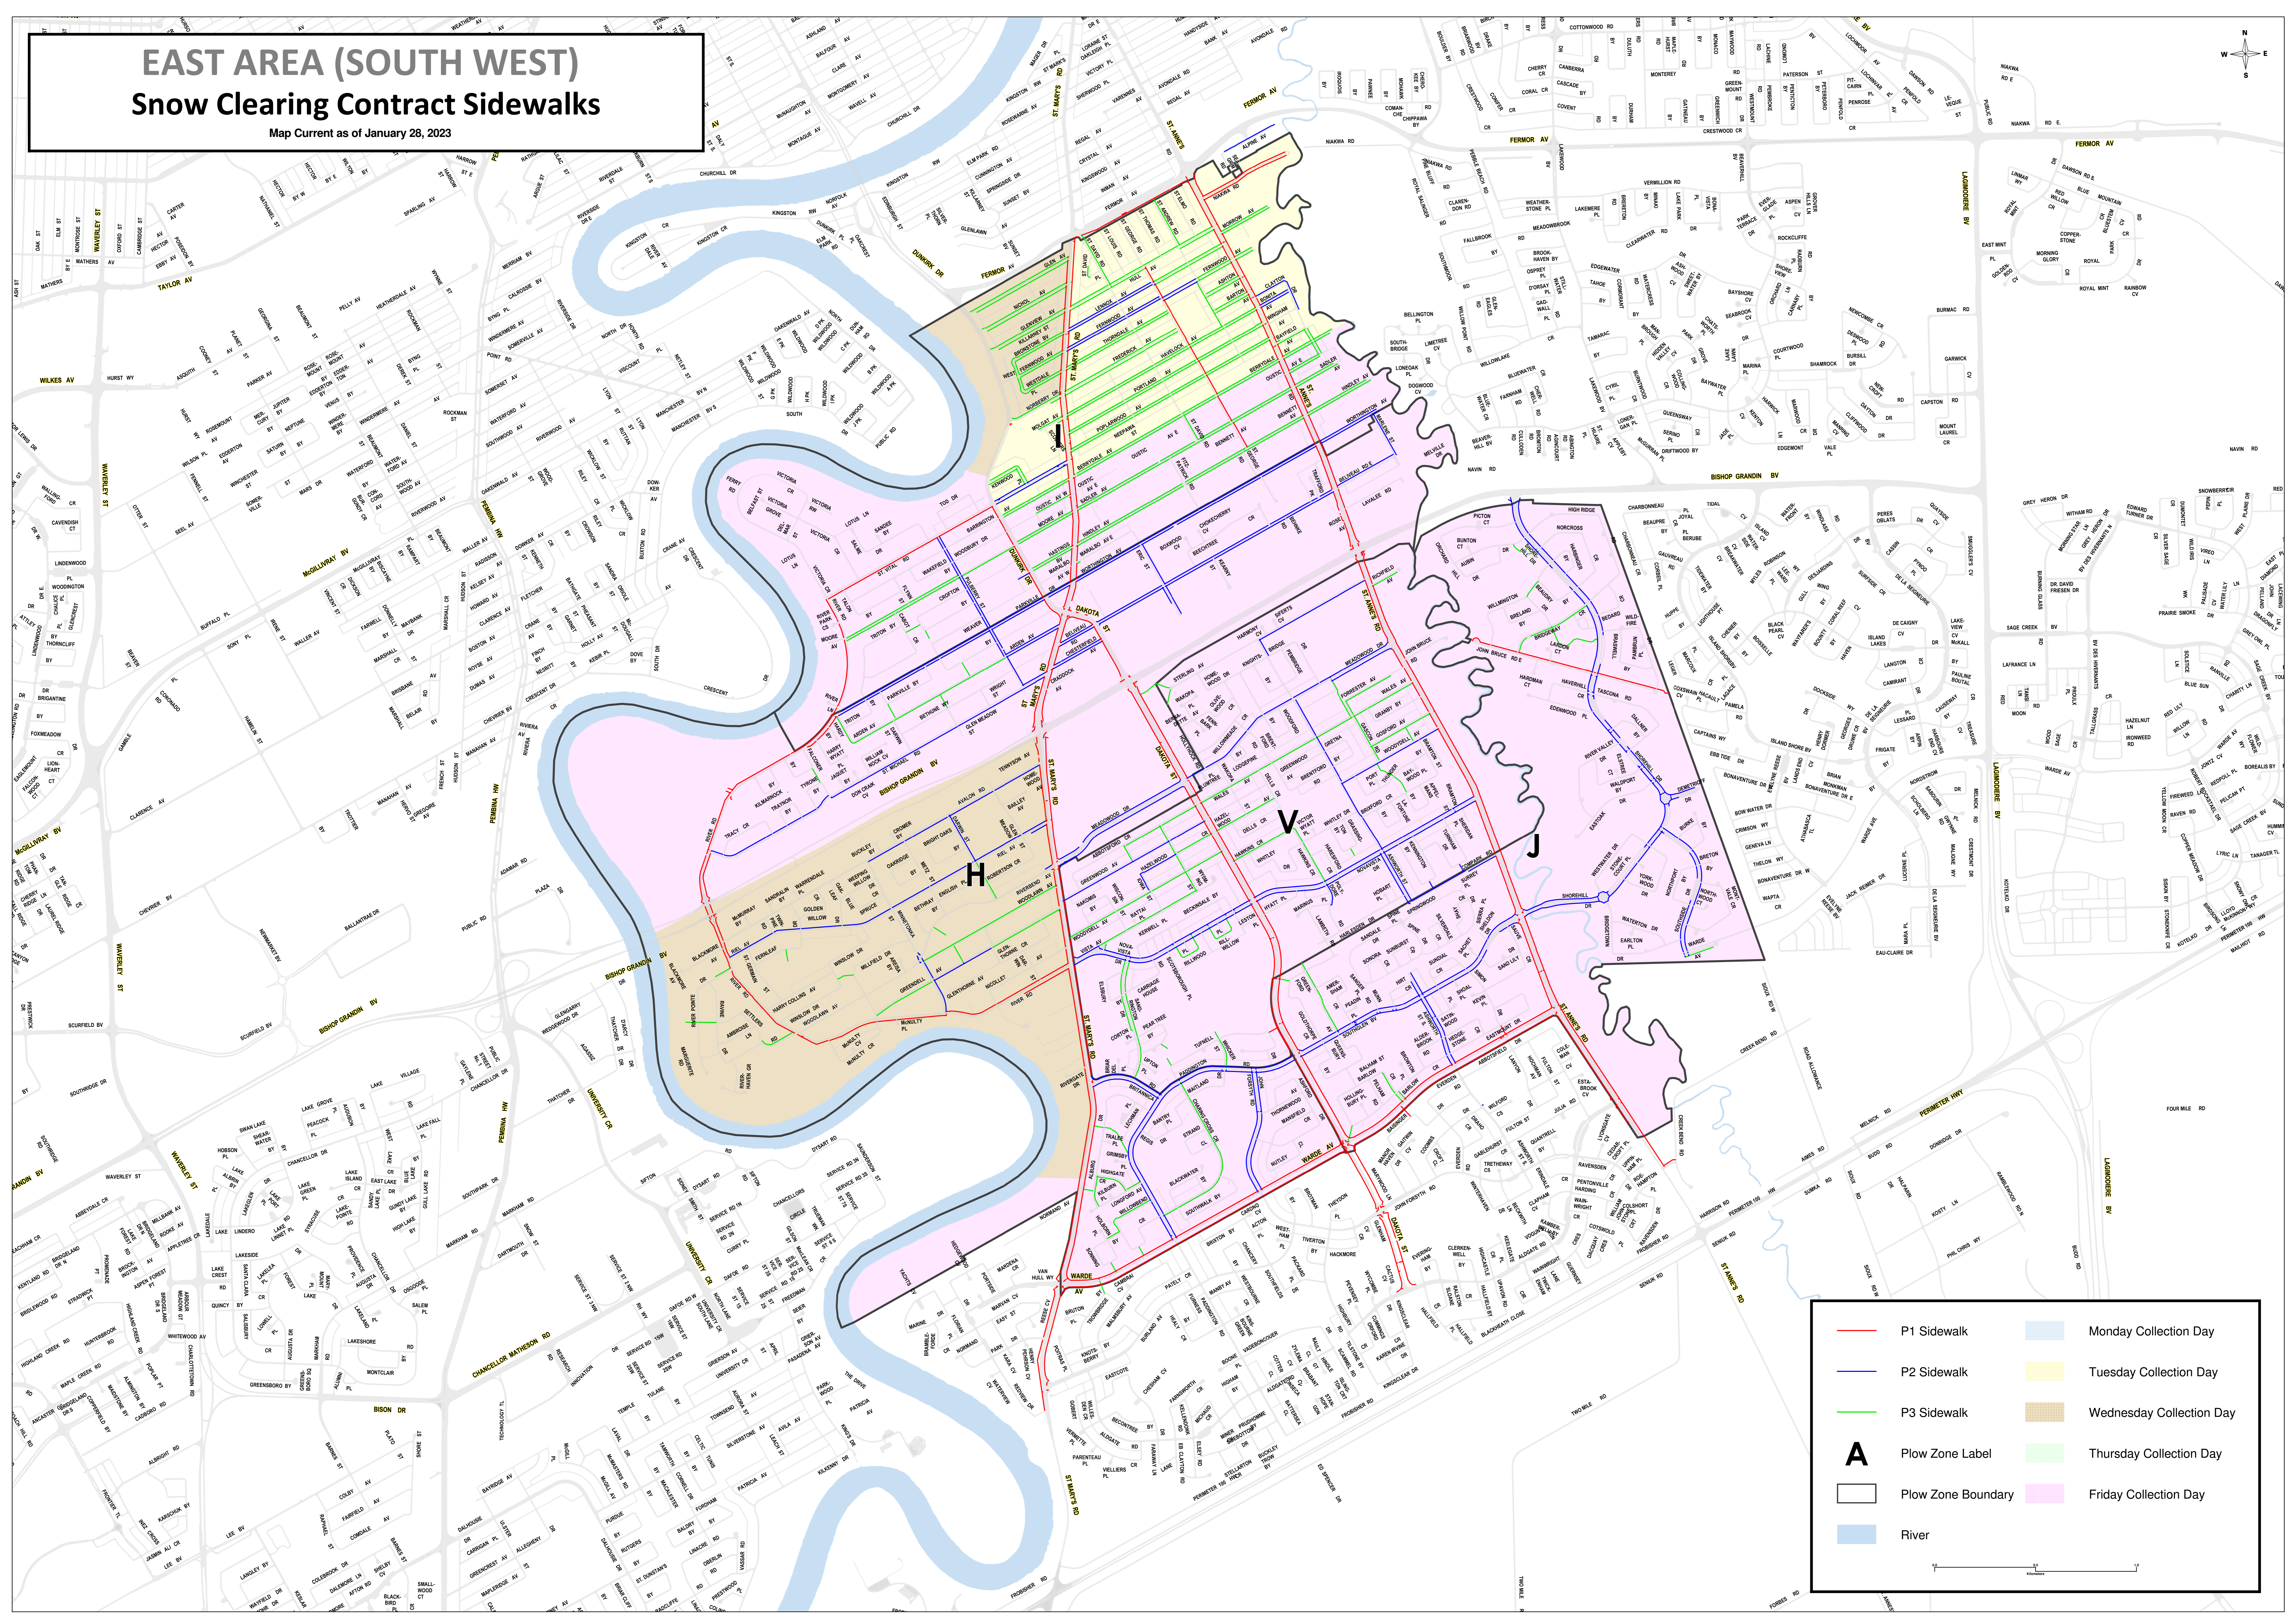

EAST AREA (SOUTH WEST) Snow Clearing Contract Sidewalks

Map Current as of January 28, 2023

	P1 Sidewalk		Monday Collection Day
	P2 Sidewalk		Tuesday Collection Day
	P3 Sidewalk		Wednesday Collection Day
	Plow Zone Label		Thursday Collection Day
	Plow Zone Boundary		Friday Collection Day
	River		